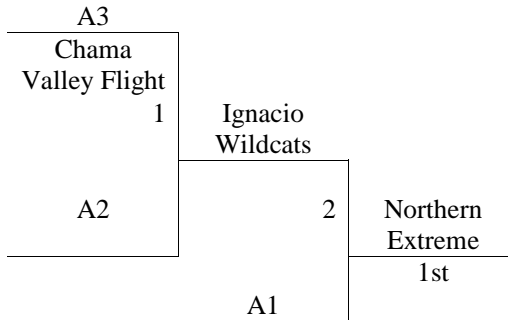

**Chama, NM - MAYB**  
**March 25-27th**  
**4<sup>th</sup>/5th Grade Girls**

	<u>W</u>	<u>L</u>
1. TINY TAR HEELS	3	
2. PAGOSA MINI PIRATES	2	1
3. CHAMA VALLEY FLIGHT -2	3	

All teams to bracket

Tie Breaker – 2 way – head to head – 3 way – coin flip

Saturday	Community Center		
8:00			
9:00	1-3	2-30	CHAMA
10:00			
11:00			
12:00	1-2	2-7	PIRATES
1:00			
2:00			
3:00	2-3	8-10	CHAMA
4:00			
5:00	GM1		
6:00			
7:00	GM2		
8:00			
9:00			
<b>Sunday</b>			
8:00			
9:00			
10:00			
11:00			
12:00			
1:00			
2:00			
3:00			
4:00			
5:00			
6:00			

TARHEELS	12	
PIRATES	23	13
CHAMA	16	1 <sup>st</sup>

**Community Center 298 N. Pine St., Chama, NM 87520**

**Chama, NM - MAYB**  
**March 25-27<sup>th</sup>**  
**6-7<sup>TH</sup> GRADE GIRLS**

	<u>W</u>	<u>L</u>
1. IGNACIO WILDCATS		
2. CHAMA VALLEY FLIGHT		
3. NORTHERN EXTREME		

**All teams to bracket**

<b>Saturday</b>		
8:00		
9:00		
10:00		
11:00		
12:00		
1:00		
2:00		
3:00	1-3	
4:00		
5:00	1-2	
6:00		
7:00		
8:00	2-3	
9:00		
<b>Sunday</b>		
8:00		
9:00		
10:00		
11:00		
12:00		
1:00		
2:00	GM1	
3:00	GM2	
4:00		
5:00		
6:00		