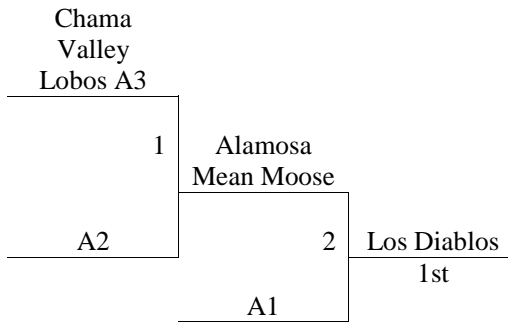

**ESCALANTE HIGH SCHOOL, HWY 531 W OFF HWY 84 SOUTH,  
 TIERRA AMARILLA, NM 87520**

**Chama, NM - MAYB**  
**March 25-27th**  
**6<sup>th</sup> Grade Boys**

<u>Pool A</u>	<u>W</u>	<u>L</u>
1. ESCALANTE EAGLES		
2. CHAMA VALLEY LOBOS		
3. LIL LOBOS		

All teams to bracket  
Tie Breaker – 2 way – head to head – 3 way – coin flip

<b>Saturday</b>		
8:00		
9:00	2-3	
10:00		
11:00		
12:00		
1:00		
2:00		
3:00	1-3	
4:00		
5:00		
6:00	1-2	
7:00		
8:00		
9:00		
<b>Sunday</b>		
8:00		
9:00	GM1	
10:00		
11:00	GM2	
12:00		
1:00		
2:00		
3:00		
4:00		
5:00		
6:00		

**Chama Middle School 181 N. Pine St., Chama, NM 87520**

**Chama, NM - MAYB**  
**March 25-27<sup>th</sup>**  
**8<sup>TH</sup> GRADE BOYS**

	<u>W</u>	<u>L</u>
1. CHAMA VALLEY LOBOS		
2. ALAMOSA MEAN MOOSE		
3. LOS DIABLOS		

All teams to bracket  
Tie Breaker – 2 way – head to head – 3 way – coin flip

<b>Saturday</b>		
8:00		
9:00		
10:00		
11:00	1-3	
12:00		
1:00		
2:00	2-3	
3:00		
4:00		
5:00	1-2	
6:00		
7:00		
8:00		
9:00		
<b>Sunday</b>		
8:00		
9:00		
10:00	GM1	
11:00		
12:00		
1:00	GM2	
2:00		
3:00		
4:00		
5:00		
6:00		