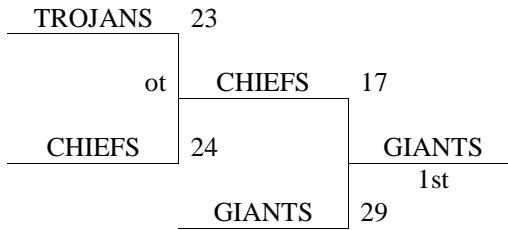

**Chama, NM - MAYB**  
**March 25-27th**  
**3<sup>rd</sup>/4<sup>th</sup> Grade Boys**

	<u>W</u>	<u>L</u>
1. LIL SUNDEVILS	3	
2. NORTHERN NM STORM		3
3. NM WILDCATS	2	1

All teams to bracket  
Tie Breaker – 2 way – head to head – 3 way – coin flip

STORM	13	
WILDCATS	17	SUNDEVIL
WILDCATS	19	
SUNDEVIL	34	

**Community Center 298 N. Pine St., Chama, NM 87520**

**Chama, NM - MAYB**  
**March 25-27th**  
**4/5<sup>th</sup> Grade Boys**

	<u>W</u>	<u>L</u>
1. T.A. TROJANS	1	2
2. LITTLE GIANTS	3	
3. IGNACIO CHIEFS	1	2

All teams to bracket

Tie Breaker – 2 way – head to head – 3 way – coin flip

Friday		
5:00		
6:00		
7:00		
8:00		
9:00		
<b>Saturday</b>		
8:00	1-2	7-20 GIANTS
9:00		
10:00		
11:00	1-3	29-15 TROJANS
12:00		
1:00	2-3	39-27 GIANTS
2:00		
3:00		
4:00		
5:00		
6:00		
7:00		
8:00		
9:00		
<b>Sunday</b>		
8:00		
9:00	GM1	
10:00	GM2	
11:00		
12:00		
1:00		
2:00		
3:00		
4:00		
5:00		
6:00		

**Chama, NM - MAYB**  
**March 25-27th**  
**4<sup>th</sup>/5th Grade Girls**

	<u>W</u>	<u>L</u>
1. TINY TAR HEELS	3	
2. PAGOSA MINI PIRATES	2	1
3. CHAMA VALLEY FLIGHT -2	3	

All teams to bracket

Tie Breaker – 2 way – head to head – 3 way – coin flip