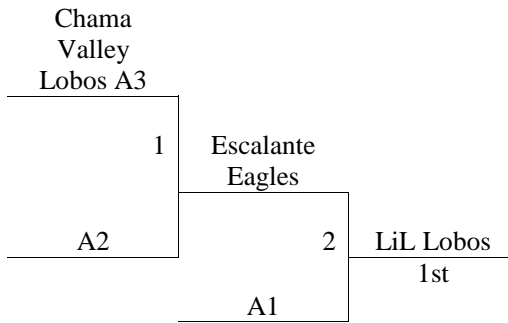

TARHEELS	12	
PIRATES	23	13
CHAMA	16	1 <sup>st</sup>

**Community Center 298 N. Pine St., Chama, NM 87520**

**Chama, NM - MAYB**  
**March 25-27<sup>th</sup>**  
**6-7<sup>TH</sup> GRADE GIRLS**

	<u>W</u>	<u>L</u>
1. IGNACIO WILDCATS		
2. CHAMA VALLEY FLIGHT		
3. NORTHERN EXTREME		

**All teams to bracket**

<b>Saturday</b>		
8:00		
9:00		
10:00		
11:00		
12:00		
1:00		
2:00		
3:00	1-3	
4:00		
5:00	1-2	
6:00		
7:00		
8:00	2-3	
9:00		
<b>Sunday</b>		
8:00		
9:00		
10:00		
11:00		
12:00		
1:00		
2:00	GM1	
3:00	GM2	
4:00		
5:00		
6:00		

**ESCALANTE HIGH SCHOOL, HWY 531 W OFF HWY 84 SOUTH,  
 TIERRA AMARILLA, NM 87520**

**Chama, NM - MAYB**  
**March 25-27th**  
**6<sup>th</sup> Grade Boys**

<u>Pool A</u>	<u>W</u>	<u>L</u>
1. ESCALANTE EAGLES		
2. CHAMA VALLEY LOBOS		
3. LIL LOBOS		

All teams to bracket  
Tie Breaker – 2 way – head to head – 3 way – coin flip

<b>Saturday</b>		
8:00		
9:00	2-3	
10:00		
11:00		
12:00		
1:00		
2:00		
3:00	1-3	
4:00		
5:00		
6:00	1-2	
7:00		
8:00		
9:00		
<b>Sunday</b>		
8:00		
9:00	GM1	
10:00		
11:00	GM2	
12:00		
1:00		
2:00		
3:00		
4:00		
5:00		
6:00		