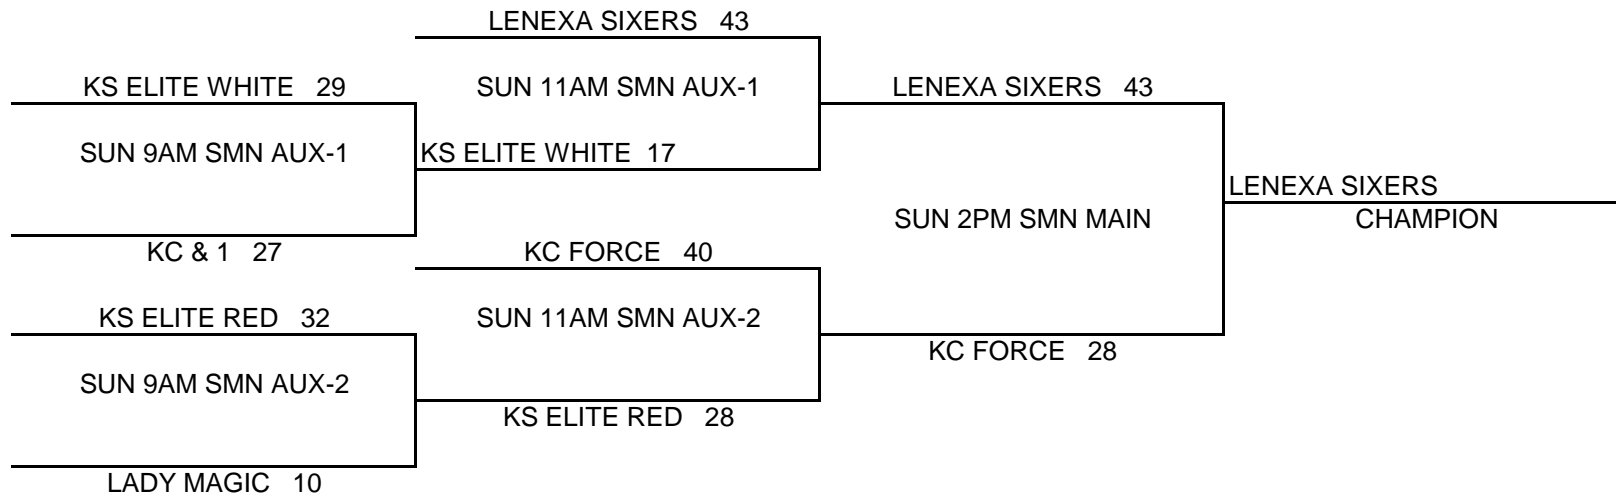

### POOL A

- (1) KC AND 1
- (2) KS ELITE RED
- (3) LENEXA SIXERS

<u>W</u>	<u>L</u>
	II
I	I
II	

### POOL B

- (1) KS ELITE WHITE
- (2) KC FORCE
- (3) LADY MAGIC

<u>W</u>	<u>L</u>
I	I
II	
	II

### POOL PLAY SCHEDULE

A1	VS	A2	SAT	1PM	17-28	SMW AUX-2
B1	VS	B2	SAT	4PM	16-29	SMW AUX-2
A1	VS	A3	SAT	3PM	7-47	SMW AUX-2
B1	VS	B3	SAT	6PM	35-20	SMW AUX-2
A2	VS	A3	SAT	5PM	23-47	SMW AUX-2
B2	VS	B3	SAT	8PM	43-16	SMW MAIN

### CHAMPIONSHIP ROUND