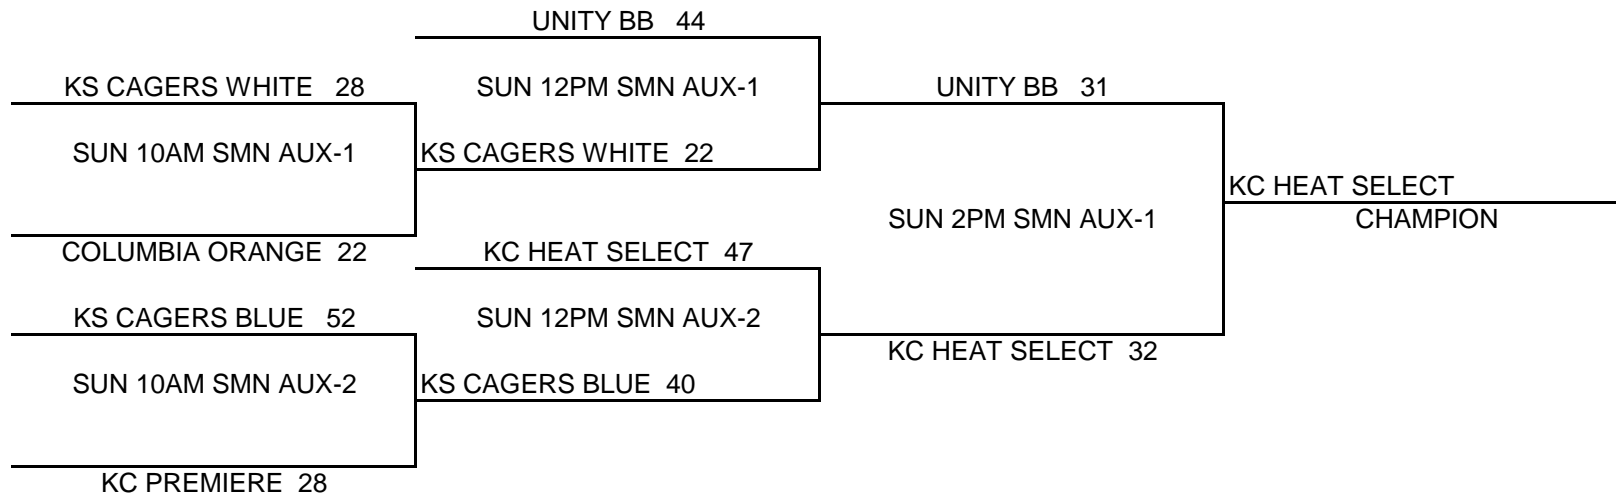

### POOL A

- (1) KS CAGERS BLUE
- (2) UNITY BB
- (3) COLUMBIA ORANGE

<u>W</u>	<u>L</u>
I	I
II	
	II

### POOL B

- (1) KC HEAT SELECT
- (2) KC PREMIERE
- (3) KS CAGERS WHITE

<u>W</u>	<u>L</u>
II	
	II
I	I

### POOL PLAY SCHEDULE

A1	VS	A2	SAT	12PM	12-47	SMW AUX-1
B1	VS	B2	SAT	2PM	37-18	SMW MAIN
A1	VS	A3	SAT	3PM	50-25	SMW AUX-1
B1	VS	B3	SAT	4PM	40-27	SMW AUX-1
A2	VS	A3	SAT	5PM	73-21	SMW AUX-1
B2	VS	B3	SAT	6PM	24-30	SMW AUX-1

### CHAMPIONSHIP ROUND