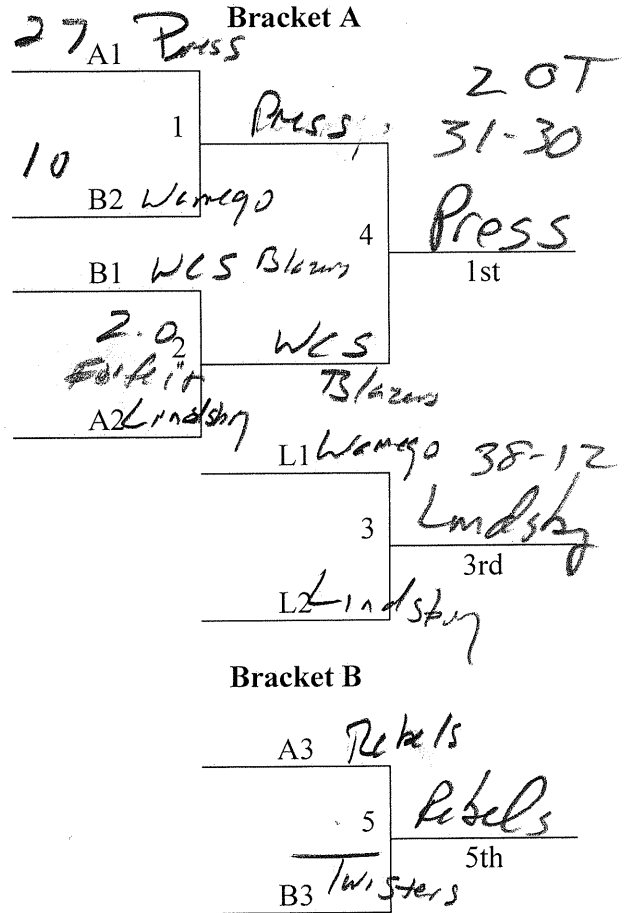

Lindsborg, KS - MAYB
February 5-6, 2011
5th Grade Boys

<u>Pool A</u>	<u>W</u>	<u>L</u>	<u>Pool B</u>	<u>W</u>	<u>L</u>
1. WCS Press	//		4. Salina WCS Blazers	//	
2. Lindsborg Vikings	/	/	5. Wamego Jr. Raiders	/	/
3. Midwest Rebels		//	6. Barton Twisters		//

Top 2 teams in each pool to Bracket A. Others to Bracket B.

Saturday	Marq	SVMS	SVHS	BC 1	BC 2
8:30	-	-	-	-	-
9:30	-	-	-	-	-
10:30	-	-	-	-	-
11:30	-	-	-	-	-
12:30	-	-	-	-	-
1:30	37 23 35	-	-	-	-
2:30	48 45 14	-	-	-	-
3:30	-	-	-	-	-
4:30	-	-	-	-	-
5:30	-	42 12 28	-	-	-
6:30	-	25 36 14	-	-	-
7:30	-	25 13 18	-	-	-
8:30	-	43 46 18	-	-	-
Sunday	Marq	SVMS	SVHS	BC 1	BC 2
8:30	-	-	-	-	~~G2~~
9:30	-	-	-	G1	~~G2~~
10:30	-	-	-	-	-
11:30	-	-	-	-	-
12:30	-	-	-	-	-
1:30	-	-	-	G4	G3
2:30	-	-	G5	-	-
3:30	-	-	-	-	-
4:30	-	-	-	-	-

Forsberg Gym – 100th Block of N. Washington, Lindsborg, KS 67456 (Gym is SW of Main Elem. School Building, Soderstrom Elem – 227 N. Washington)
Marq = Marquette Elem – 310 N. Swedonia, Marquette, KS 67464
SVHS/SVMS – 1 Viking Blvd, Lindsborg, KS 67456
BC 1 and 2 = Bethany 1 and 2 – 335 E. Swenson, Lindsborg, KS 67456