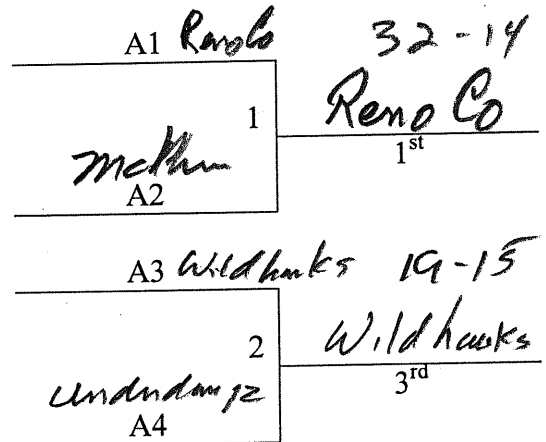

Lindsborg, KS - MAYB
February 5-6, 2011
3rd/4th Grade Boys

Pool A	W	L
1. Salina Underdawgz		1/1
2. Salina Wildhawks	1/1	1/1
3. McPherson Pups – Alexander	1/1	1/1
4. Reno County Rush	1/1	

All teams to a bracket game
Tie Breaker – 2 way – head to head – 3 way – +/- 15 pts

Saturday	Forsberg	BC 1	BC 2
8:30	19 1-2 25	-	-
9:30	12 3-4 35	-	-
10:30	-	-	-
11:30	-	-	-
12:30	15 1-2 43	-	-
1:30	6 2-4 36	-	-
2:30	-	-	-
3:30	-	-	-
4:30	-	-	-
5:30	-	-	-
6:30	-	-	-
7:30	-	-	-
8:30	-	-	-
Sunday	Forsberg	BC 1	BC 2
8:30	-	7 1-4 43	2-5
9:30	-	-	-
10:30	-	G1	G2
11:30	-	-	-
12:30	-	-	-
1:30	-	-	-
2:30	-	-	-
3:30	-	-	-
4:30	-	-	-

Forsberg Gym – 100th Block of N. Washington, Lindsborg, KS 67456 (Gym is SW of Main Elem. School Building, Soderstrom Elem – 227 N. Washington)
Marquette Elem – 310 N. Swedonia, Marquette, KS 67464
SVHS/SVMS – 1 Viking Blvd, Lindsborg, KS 67456
Bethany 1 and 2 – 335 E. Swenson, Lindsborg, KS 67456