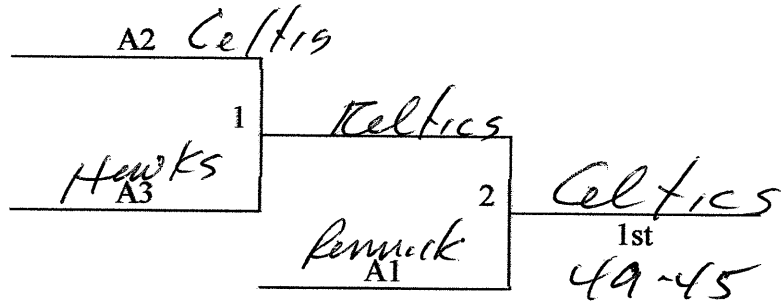

Tie Breaker - 2 way - head to head - 3 way - +/- 15 pts

Saturday	SVHS
8:30	-
9:30	-
10:30	-
11:30	①-3
12:30	-
1:30	②-3
2:30	-
3:30	①-2
4:30	-
5:30	-
6:30	G1
7:30	-
8:30	G2

Forsberg Gym - 100th Block of N. Washington, Lindsborg, KS 67456 (Gym is SW of Main Elem. School Building, Soderstrom Elem - 227 N. Washington)