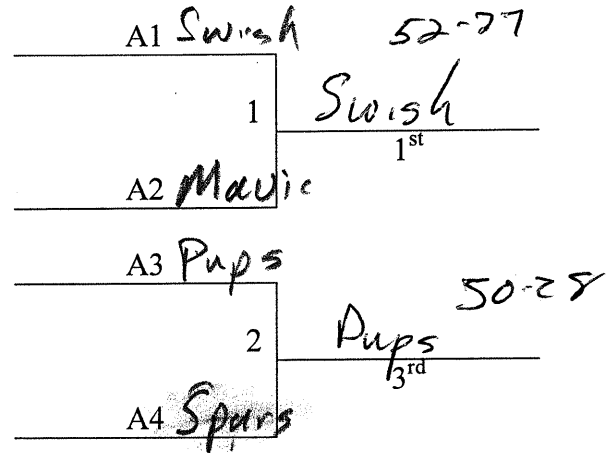

Lindsborg, KS - MAYB
February 5-6, 2011
7th Grade Boys

Pool A	W	L
1. Salina Swish	111	
2. Salina Spurs		111
3. Salina Mavericks	11	1
4. McPherson Pups	1	11

All teams to a bracket game

Tie Breaker – 2 way – head to head – 3 way – +/- 15 pts

Saturday	SVHS	SVMS
8:30	42 @ 22	-
9:30	-	-
10:30	37 2 @ 40	-
11:30	-	-
12:30	58 1 2 30	-
1:30	-	-
2:30	A0 @ 3 20	-
3:30	-	-
4:30	-	-
5:30	-	-
6:30	-	-
7:30	-	-
8:30	-	-
Sunday	SVHS	SVMS
8:30	-	-
9:30	-	-
10:30	-	-
11:30	55 1 4 28	30 2 3 31
12:30	-	-
1:30	G1	G2
2:30	-	-
3:30	-	-
4:30	-	-

Forsberg Gym – 100th Block of N. Washington, Lindsborg, KS 67456 (Gym is SW of Main Elem. School Building, Soderstrom Elem – 227 N. Washington)

Marquette Elem – 310 N. Swedonia, Marquette, KS 67464

SVHS/SVMS – 1 Viking Blvd, Lindsborg, KS 67456

Bethany 1 and 2 – 335 E. Swenson, Lindsborg, KS 67456