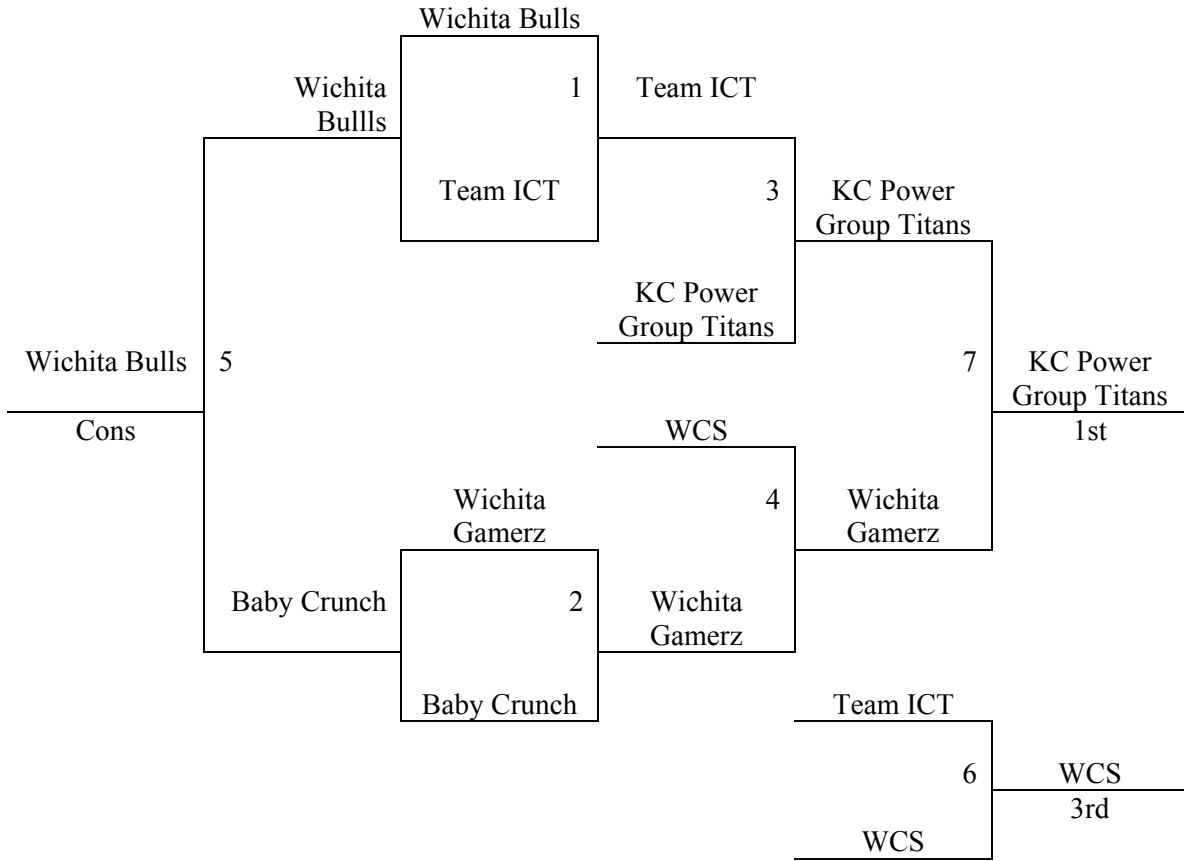

MAYB 3rd Grade Shootout
February 20-21, 2010

3rd Grade Boys

Pool A	W	L	Pool B	W	L	Pool C	W	L
1. Wichita Gamerz	1	1	4. WCS 3rd	2	0	7. Wichita Bulls	1	1
2. LA Sports Academy	0	2	5. Team ICT 3s	1	1	8. Baby Crunch	2	0
3. KC Power Group Titans	2	0	6. KS Seminoles	0	2	9. OK Ponca City Cavs	0	2

Pool D	W	L	Pool E	W	L	Pool F	W	L
10. Wichita Lions	1	1	13. Great Bend	2	0	16. Celtics	1	1
11. Reno Co. Rush	2	0	14. Hesston	1	1	17. BHH Boys	2	0
12. Emporia Jr. Spartans	0	2	15. Newton Shockers	0	2	18. Wichita Raiders	0	2

Pool G	W	L	Pool H	W	L	Pool I	W	L
19. Cheney	1	1	22. Wichita Blazers	2	0	25. Paola	0	2
20. Sedgwick	0	2	23. Moundridge	1	1	26. Wichita B/G Club	1	1
21. WCS - Bombers	2	0	24. Colby	0	2	27. Salina Knights	2	0

Top 2 teams in pools A-C to bracket A, other to bracket B.
Top 2 teams in pools D – I to bracket B, others to bracket C.
Tie Breaker – 2 way – head to head – 3 way – coin flip

Saturday	HMS	SC Elem					Saturday	St. Marys
8:00	-	16-17					8:00	14-15
9:00	-	-					8:55	20-21
10:00	-	17-18					9:50	13-14
11:00	-	-					10:45	19-21
12:00	-	16-18					11:40	13-15
1:00	-	-					12:35	19-20
2:00	-	10-11					1:30	22-23
3:00	-	25-26					2:25	1-2
4:00	4-5	-					3:20	22-24
5:00	7-8	-					4:15	10-12
6:00	4-6	25-27					5:10	1-3
7:00	-	11-12					6:05	23-24
8:00	-	26-27					7:00	7-9
9:00	-	5-6					7:55	2-3
							8:50	8-9
Sunday	HMS	SC Elem	St. Marys	NRC 1	NRC 2	NRC 3		
8:00	-	-	G8	G1	G29	G2		
9:00	-	-	G9	-	G30	G11		
10:00	G14	-	G10	-	G13	G12		
11:00	G31	-	G33	-	G32	G18		
12:00	-	-	G3	G15	G16	G19		
1:00	-	-	G4	-	G17	G20		
2:00	-	-	G21	G22	G34	G35		
3:00	-	-	G5	G24	G25	G23		
4:00	-	-	G7	G6	-	G26		
5:00	-	-	-	G28	-	G27		
6:00	-	-	-	-	-	-		

HMS = Hesston MS (Hesston, KS)   SC Elem = Slate Creek Elem (Newton, KS)
St. Mary's = St. Mary's Catholic School (Newton, KS)   NRC 1-3 = Newton Rec Center (Newton)

**MAYB 3rd Grade Shootout
February 20-21, 2010**

3rd Grade Boys
Bracket A