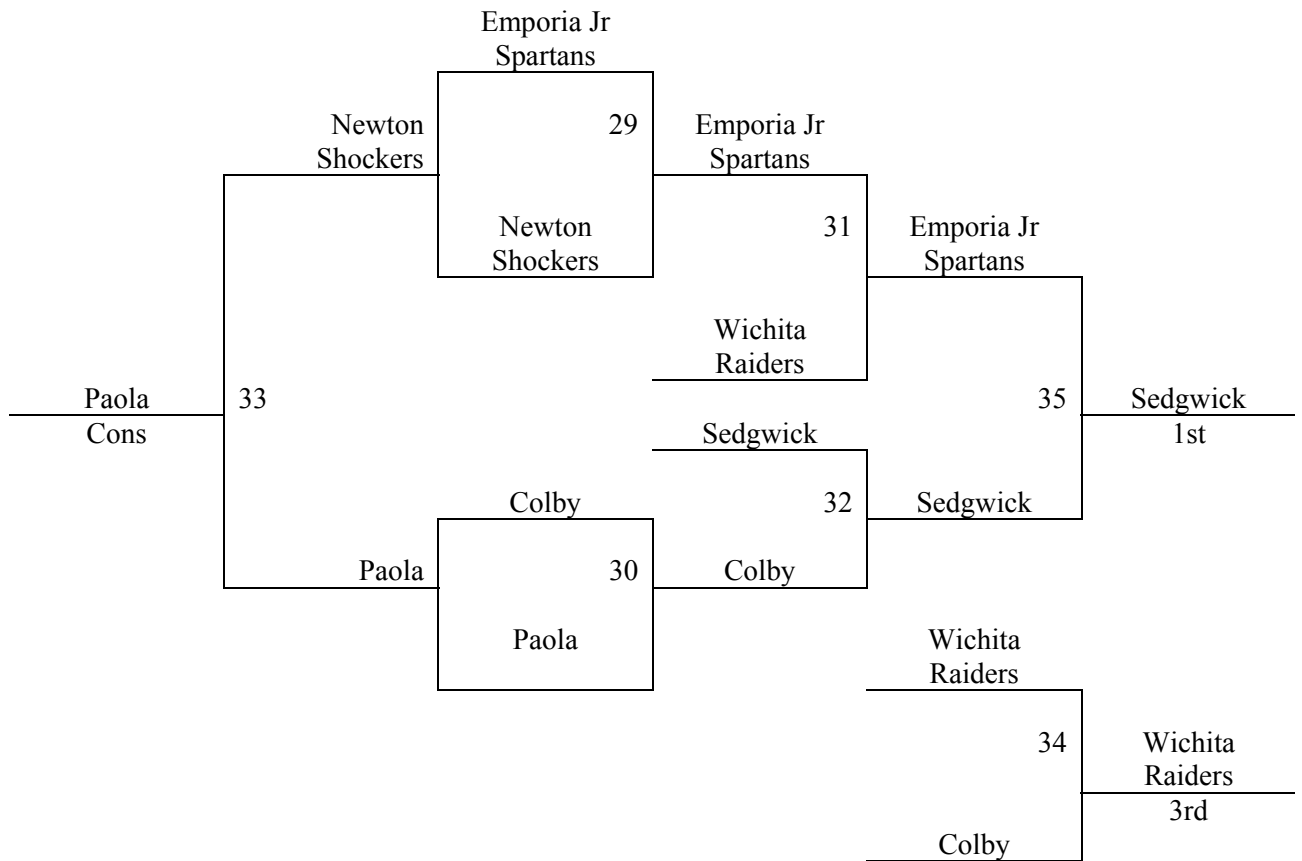

3rd Grade Boys
Bracket A

MAYB 3rd Grade Shootout
February 20-21, 2010

MID-AMERICA YOUTH BASKETBALL

17 years of working with Area coaches
17 years of working FOR Area coaches

WINTER FINALE - MARCH 27-28, 2010
SUMMER KICKOFF - JUNE 11-13, 2010
MAYB NATIONALS - AUGUST 5-8, 2010

3rd Grade Boys
Bracket C

Mid America Youth Basketball

**MAYB 3rd Grade Shootout
February 20-21, 2010**

3rd Grade Girls

Pool A	W	L	Pool B	W	L
1. Newton Jr. Railers	2	0	4. Rose Hill Rage	2	0
2. Wichita Swish	0	2	5. Salina Shooters	1	1
3. Pratt Little Green Thunder	1	1	6. Wichita B/G Club	0	2