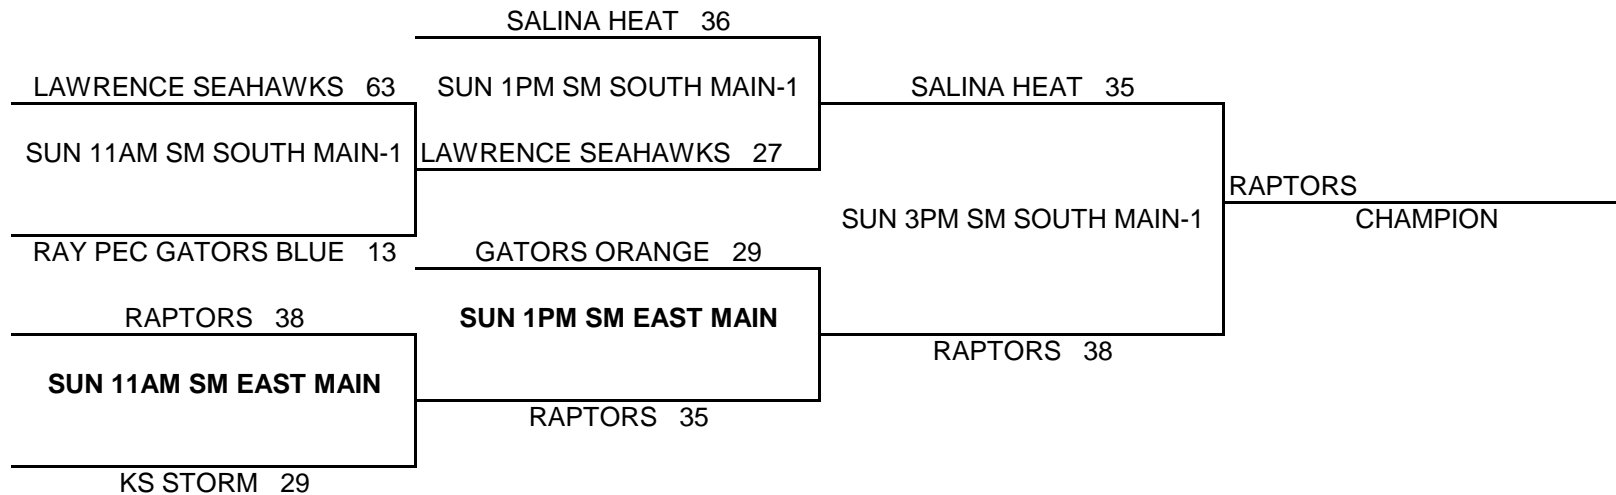

TIEBREAKER FORMAT:
HEAD TO HEAD RESULT
POINT SPREAD (MAX 15)
DEF. POINTS ALLOWED

K C PREMIERE / MAYB BASKETBALL TOURNAMENT

7TH GRADE BOYS DIVISION

POOL A

- (1) SALINA HEAT
- (2) RAPTORS
- (3) RAY-PEC GATORS BLUE

<u>W</u>	<u>L</u>
II	
I	I
	II

POOL B

- (1) KANSAS STORM
- (2) LAWRENCE SEAHAWKS
- (3) RAY-PEC GATORS ORANGE

<u>W</u>	<u>L</u>
	II
I	I
II	

POOL PLAY SCHEDULE

A1	VS	A2	SAT	4PM	SMN MAIN	41-36
B1	VS	B2	SAT	5PM	SMN MAIN	39-42
A1	VS	A3	SAT	6PM	SMN MAIN	57-19
B1	VS	B3	SAT	7PM	SMN MAIN	30-31
A2	VS	A3	SAT	8PM	SMN MAIN	45-11
B2	VS	B3	SAT	9PM	SMN AUX-1	35-37

CHAMPIONSHIP ROUND

KC Premiere MAYB Basketball Tourney

3RD GRADE BOYS DIVISION

W L

- (1) BLUE VALLEY JAM
- (2) KC PREMIERE
- (3) FALCONS
- (4) UP TEMPO

III	
	III
I	I
I	I

SCHEDULE

(1)	VS	(2)	SAT	4 PM	SMN AUX-2	15	35
(1)	VS	(3)	SUN	1 PM	SMS AUX-1	19	14
(2)	VS	(4)	SUN	1 PM	SMS STAGE	13	17
(1)	VS	(4)	SUN	3 PM	SMS AUX-1	27	11
(2)	VS	(3)	SUN	3 PM	SMS STAGE	17	23

TIEBREAKER FORMAT:
 HEAD TO HEAD RESULT
 POINT SPREAD (MAX 15)
 DEF. POINTS ALLOWED

KC Premiere MAYB Basketball Tourney

5TH GRADE BOYS DIVISION

W L

- (1) KC TITANS
- (2) SPRINGFIELD BEARS
- (3) LEAWOOD NATIVITY
- (4) KC PREMIERE