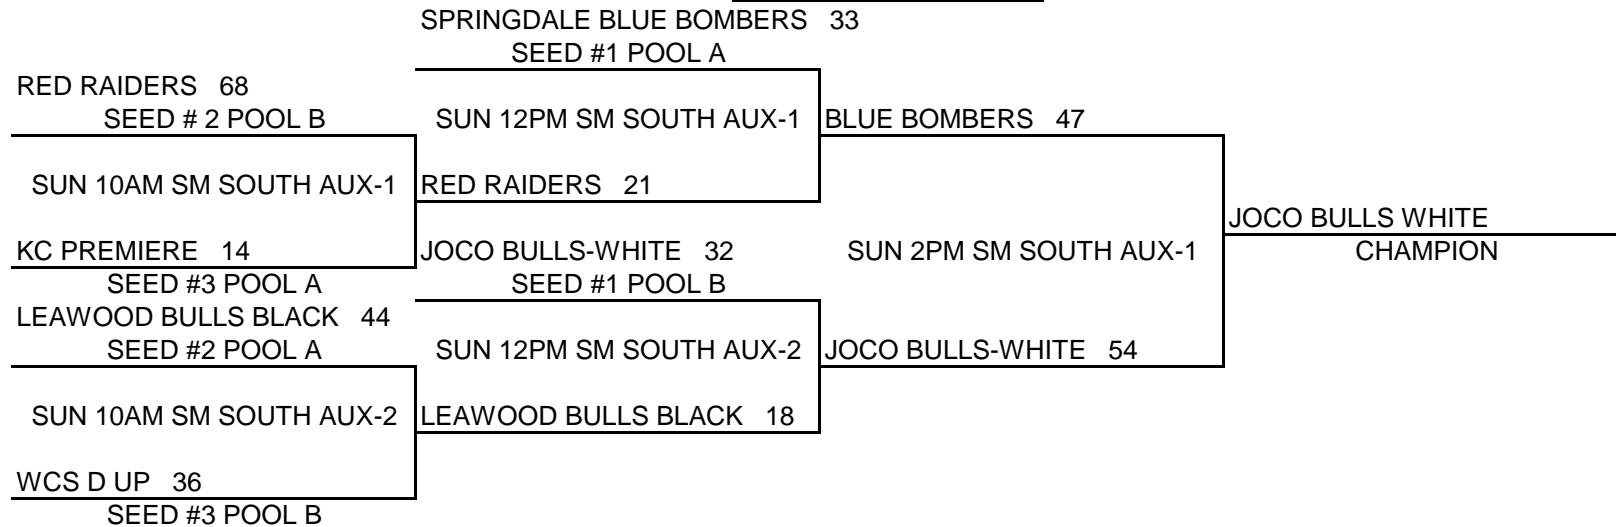

K C PREMIERE / MAYB BASKETBALL TOURNAMENT

6TH GRADE BOYS DIVISION

POOL A

- (1) SPRINGDALE BLUE BOMBERS
- (2) LEAWOOD BULLS - BLACK
- (3) KC PREMIERE

<u>W</u>	<u>L</u>
II	
I	I
	II

POOL B

- (1) RED RAIDERS
- (2) JOCO BULLS - WHITE
- (3) WCS D UP

<u>W</u>	<u>L</u>
I	I
II	
	II

POOL PLAY SCHEDULE

A1	VS	A2	SAT	6PM	SM EAST AUX	43-40
B1	VS	B2	SAT	6PM	SM EAST MAIN	27-38
A1	VS	A3	SAT	8PM	SM EAST AUX	57-18
B1	VS	B3	SAT	7PM	SM EAST MAIN	30-25
A2	VS	A3	SAT	9PM	SM EAST AUX	65-17
B2	VS	B3	SAT	9PM	SM EAST MAIN	39-35

CHAMPIONSHIP ROUND

K C PREMIERE / MAYB BASKETBALL TOURNAMENT

4TH / 5TH GRADE BOYS DIVISION

POOL A

- (1) WCS D UP
- (2) TOPEKA WILDHAWKS
- (3) KC PREMIERE 4

<u>W</u>	<u>L</u>
I	I
II	
	II

POOL B

- (1) WCS BLUE
- (2) RUNNIN REBELS
- (3) KC PREMIERE 5