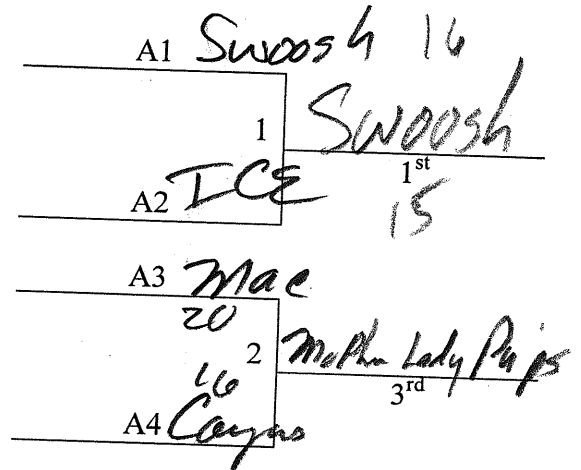

Lindsborg, KS - MAYB
Jan. 8-9, 2011
5th Grade Girls

Pool A	W	L
1. Salina Lady Cougars		///
2. Salina Swoosh	///	
3. Salina Ice	||	|
4. McPherson Lady Pups	|	||

All teams to a bracket game
Tie Breaker - 2 way - head to head - 3 way - +/- 15 pts

Saturday	Forsberg	Bethany 1	Bethany 2
8:30	-		
9:30	-		
10:30	-		
11:30	10 1-0 33		
12:30	-		
1:30	9 1-0 19		
2:30	20 2-4 16		
3:30	-		
4:30	-		
5:30	20 3-4 15		
6:30	-		
7:30	-		
8:30	-		
Sunday	Forsberg	Bethany 1	Bethany 2
9:00	-	-	-
10:00	-	8 1-0 16	19 2-3 17
11:00	-	-	-
12:00	-	-	-
1:00	-	G1	G2
2:00	-	-	-
3:00	-	-	-
4:00	-	-	-
5:00	-	-	-

Forsberg Gym - 100th Block of N. Washington, Lindsborg, KS 67456 (Gym is SW of Main Elem. School Building, Soderstrom Elem - 227 N. Washington)
Marquette Elem - 310 N. Swedonia, Marquette, KS 67464
SVHS/SVMS - 1 Viking Blvd, Lindsborg, KS 67456
Bethany 1 and 2 - 335 E. Swenson, Lindsborg, KS 67456