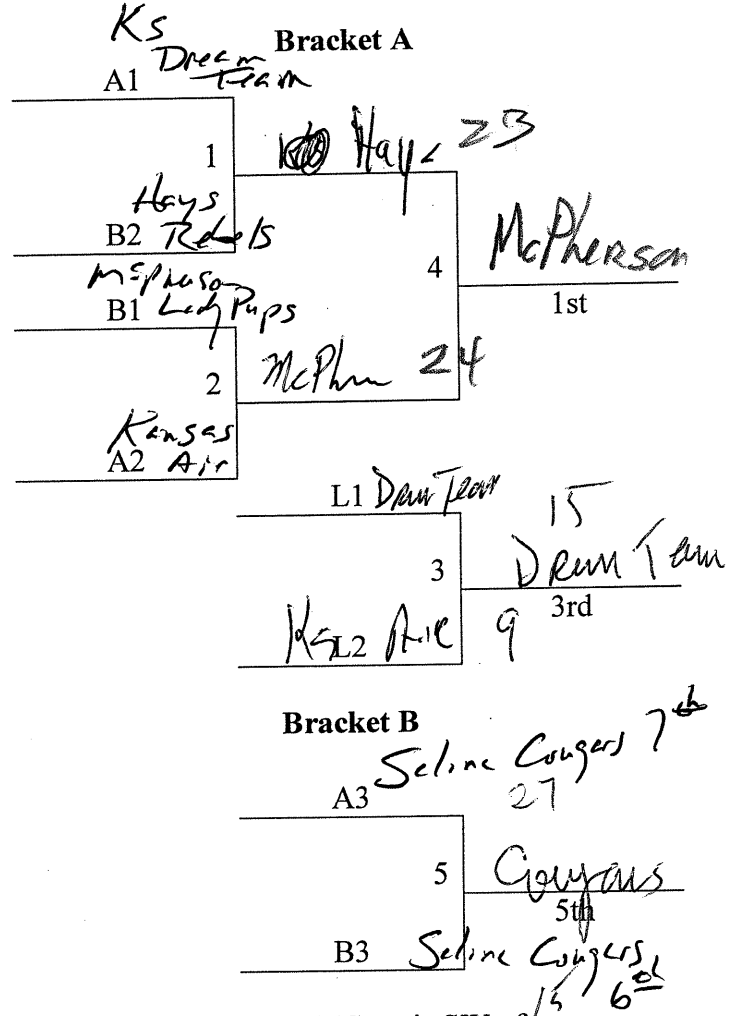

Lindsborg, KS – MAYB
Jan. 8-9, 2011
6th/7th Grade Girls

Pool A	W	L	Pool B	W	L
1. Salina Lady Cougars – 7th		11	4. Hays Runnin' Rebels	1	1
2. Kansas Air	1	1	5. McPherson Lady Pups	11	
3. Kansas Dream Team	11		6. Salina Lady Cougars – 6th		11

Top 2 teams in each pool to Bracket A. Others to Bracket B.

Saturday	Marquette	SVHS	SVMS
8:30	-	-	-
9:30	-	-	-
10:30	-	-	-
11:30	-	-	-
12:30	-	-	-
1:30	-	-	-
2:30	21 (2) 23	-	-
3:30	24 (3) 6 5	-	-
4:30	15 1 (3) 22	-	-
5:30	24 (4) 6 13	-	-
6:30	13 2 (3) 17	-	-
7:30	10 4 (5) 15	-	-
8:30	-	-	-
Sunday	Marquette	SVHS	SVMS
9:00	-	-	-
10:00	-	-	-
11:00	-	-	-
12:00	-	-	-
1:00	-	G1	-
2:00	-	-	G2
3:00	-	-	-
4:00	-	G3	G5
5:00	-	G4	-

Forsberg Gym – 100th Block of N. Washington, Lindsborg, KS 67456 (Gym is SW of Main Elem. School Building, Soderstrom Elem – 227 N. Washington)
Marquette Elem – 310 N. Swedonia, Marquette, KS 67464
SVHS/SVMS – 1 Viking Blvd, Lindsborg, KS 67456
Bethany 1 and 2 – 335 E. Swenson, Lindsborg, KS 67456