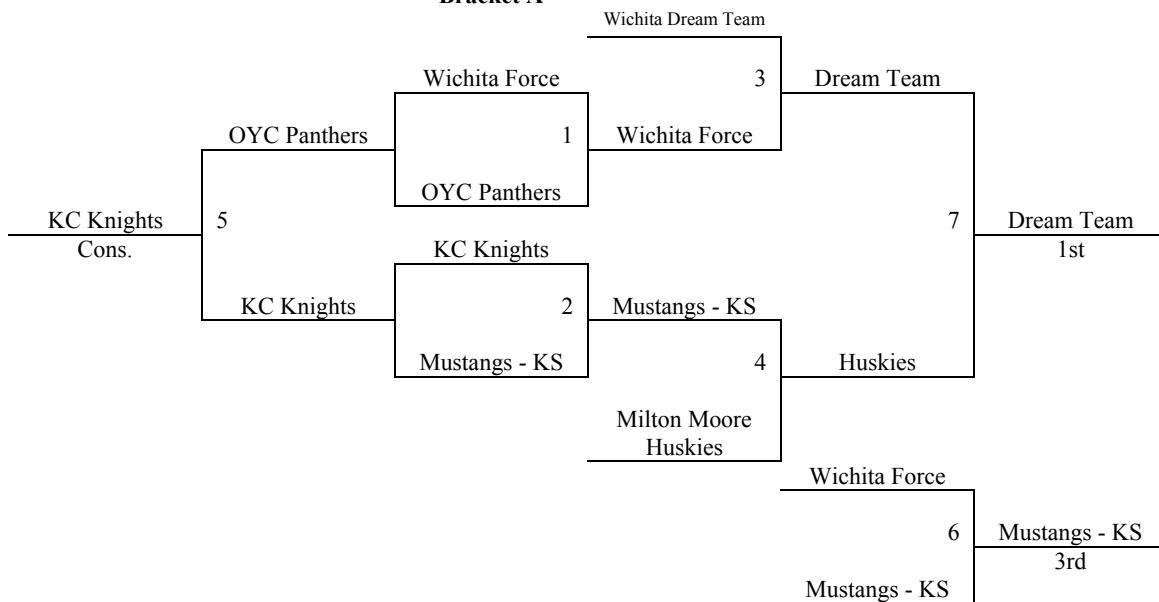

MAYB 3rd Grade Shootout
Feb. 21-22, 2009
3rd Grade Boys

Bracket A