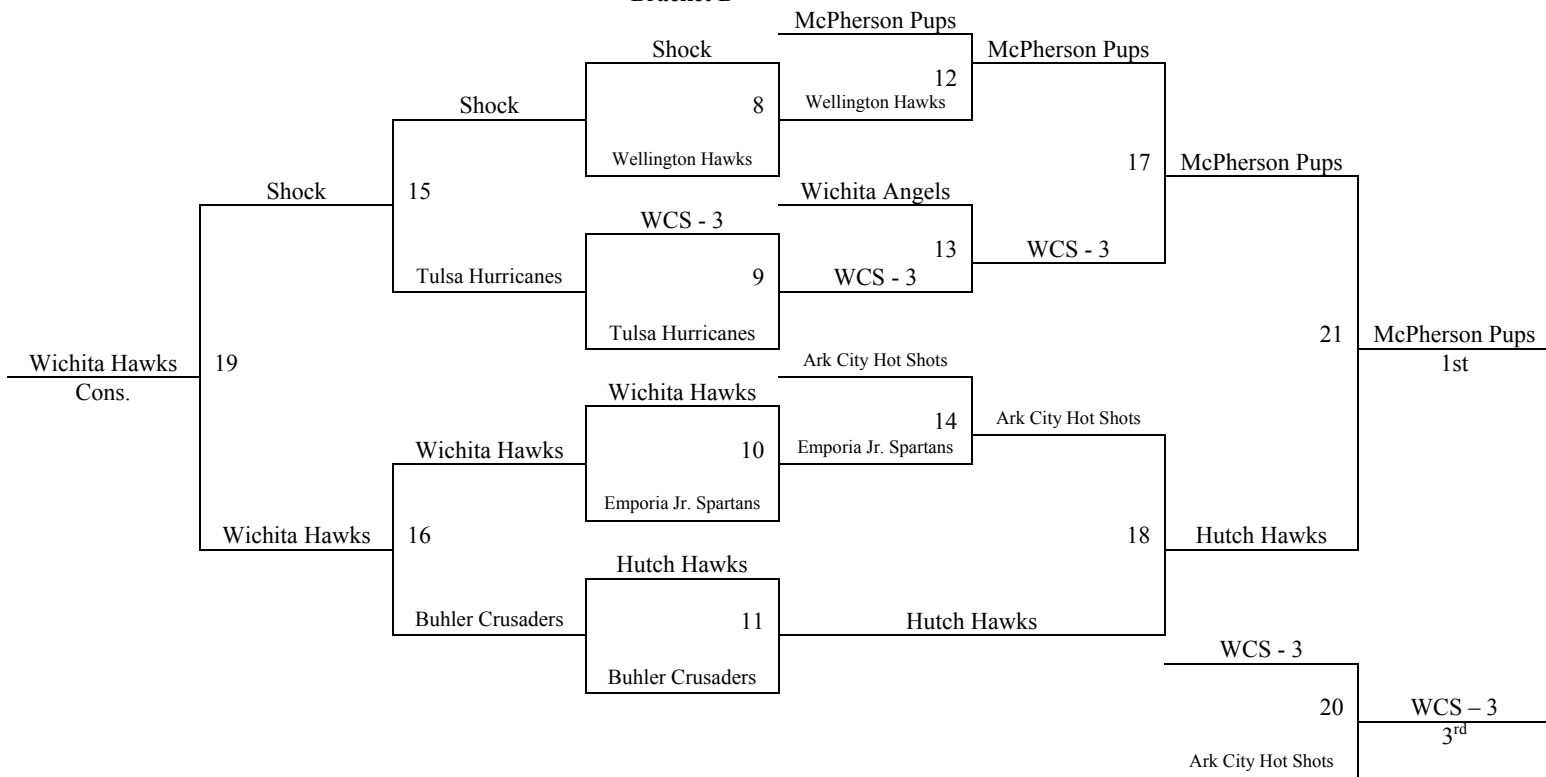

MAYB 3rd Grade Shootout
Feb. 21-22, 2009
3rd Grade Boys

Bracket A

Bracket B