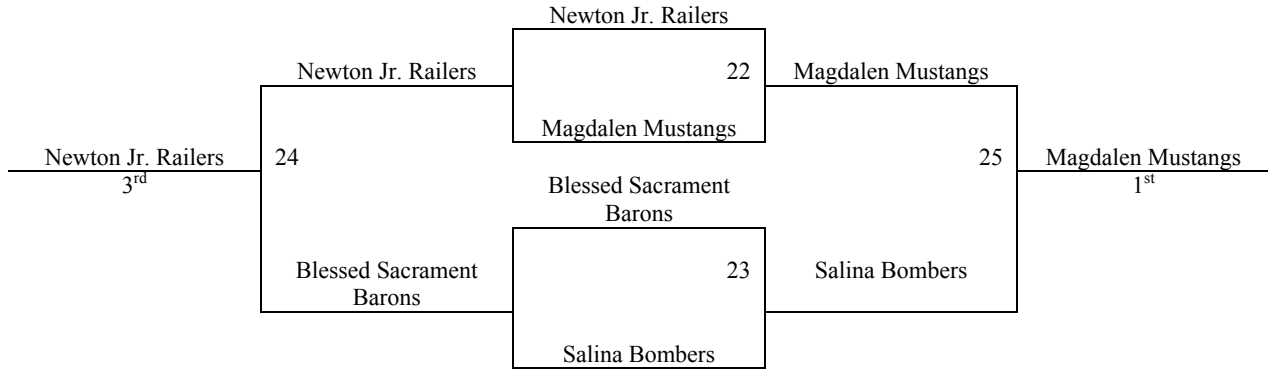

Pool G	W	L
19. Hutch Hawks	2	0
20. Salina Bombers	0	2
21. Wellington Hawks	1	1

Top 2 teams in pools A-C to Bracket A, other to Bracket B.
 Top 2 teams in pools D-G to Bracket B, others to Bracket C.
 Tie Breaker – 2 way tie = Head to Head, 3 way tie – coin flip

MAYB 3rd Grade Shootout
Feb. 21-22, 2009
3rd Grade Boys

Bracket A

Bracket B

MAYB 3rd Grade Shootout
Feb. 21-22, 2009
3rd Grade Boys

Bracket C

MAYB 3rd Grade Shootout
Feb. 21-22, 2009
Gym Master

Saturday	HMS	Slate	Chisholm	NRC 1	NRC 2
8:00	3G	3B	3B	-	-
9:00	3G	3B	3B	-	-
10:00	3G	3B	3B	-	-
11:00	3G	3B	3B	-	-
12:00	3G	3B	3B	-	-
1:00	3G	3B	3B	-	-
2:00	3G	3B	3B	-	-
3:00	3G	3B	3B	-	-
4:00	3G	3B	3B	-	-
5:00	3G	3B	3B	-	-
6:00	3G	-	3B	-	-
7:00	3G	-	3B	-	-
8:00	3B	-	3B	-	-
9:00	3B	-	-	-	-
Sunday					
8:00	3B	-	-	3G	3B
9:00	3B	-	-	3G	3B
10:00	3B	-	-	3G	3B
11:00	3B	-	-	3G	3B
12:00	3B	-	-	3G	3B
1:00	3B	-	-	3G	3B
2:00	3B	-	-	3G	3B
3:00	3B	-	-	3G	3B
4:00	3B	-	-	3G	3B
5:00	3B	-	-	3G	3B
6:00	3B	-	-	3G	-