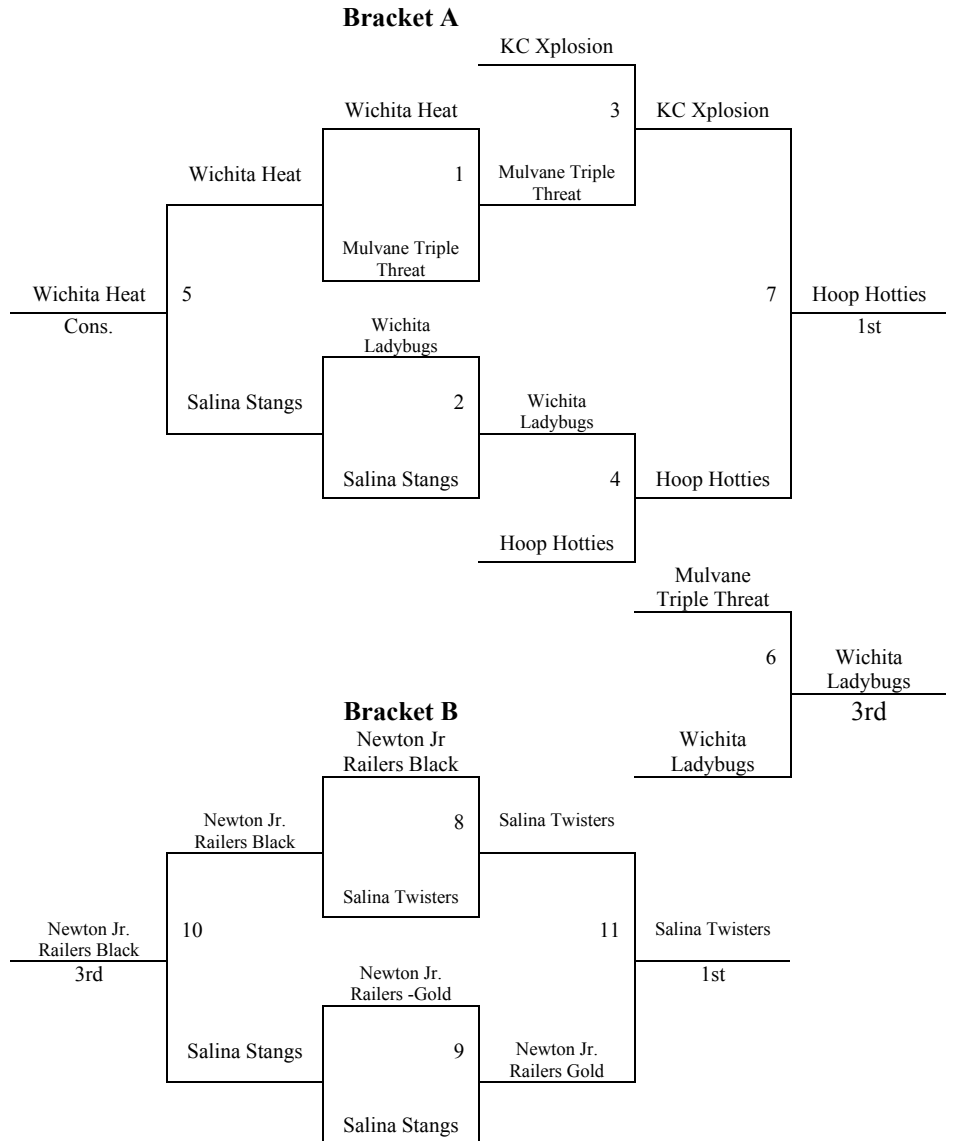

MAYB 3rd Grade Shootout
Feb. 21-22, 2009
3rd Grade Girls

Pool A	W	L	Pool B	W	L
1. Newton Jr. Railers – Black	0	2	4. Salina Stangs	1	1
2. Wichita Ladybugs	1	1	5. Mulvane Triple Threat	2	0
3. KC Xplosion	2	0	6. Wichita Heat	0	2

Pool C	W	L
7. Newton Jr. Railers – Gold – 2nd	1	2
8. Salina Twisters – 3rd	1	2
9. Sedgwick Rebels -4th	1	2
10. Hoop Hotties – 1st	3	0

Top 2 teams in each pool to bracket A, others to bracket B.
Tie Breaker – 2 way tie = Head to Head, 3 way tie = coin flip

Saturday	HMS	NRC 1
8:00	7-8	
9:00	9-10	
10:00	4-5	
11:00	7-9	
12:00	4-6	
1:00	8-10	
2:00	1-2	
3:00	8-9	
4:00	1-3	
5:00	7-10	
6:00	2-3	
7:00	5-6	
8:00	-	
9:00	-	
Sunday		
8:00		G1
9:00		G2
10:00		G8
11:00		G9
12:00		G3
1:00		G4
2:00		G10
3:00		G5
4:00		G11
5:00		G6
6:00		G7