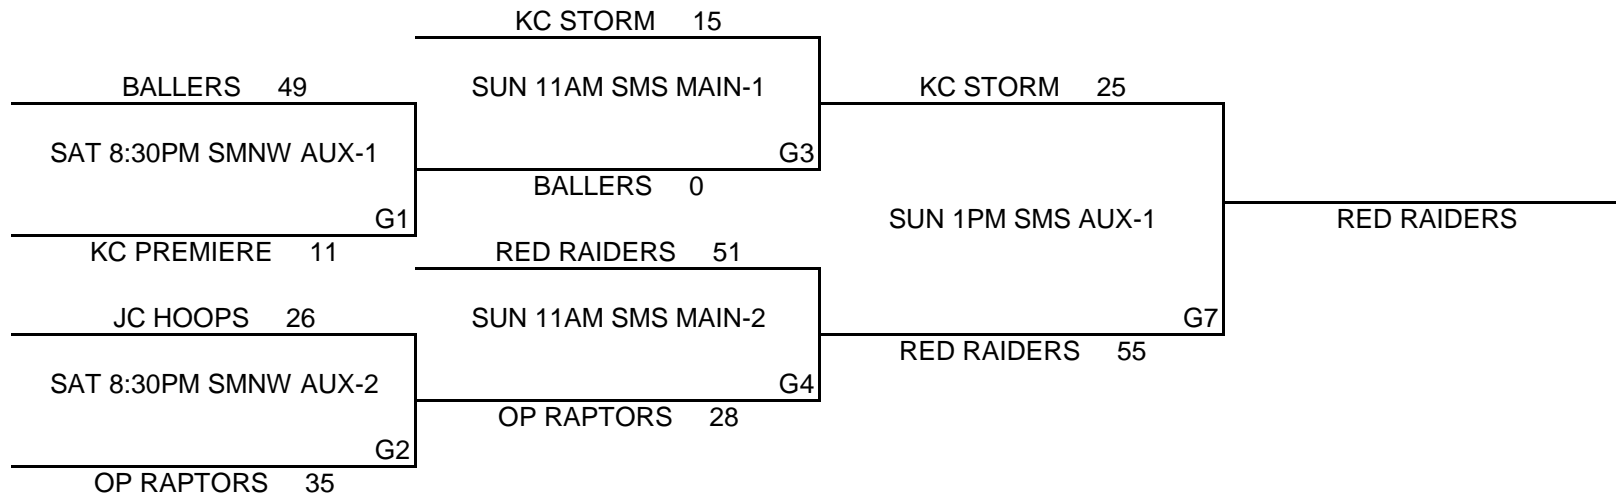

### POOL A

- (1) KC STORM
- (2) KC PREMIERE
- (3) JC HOOPS

<u>W</u>	<u>L</u>
II	
	III
I	I

### POOL B

- (1) RED RAIDERS
- (2) BALLERS
- (3) OP RAPTORS

<u>W</u>	<u>L</u>
II	
II	I
	II

### POOL PLAY SCHEDULE

1A	VS	2A	SAT	2:30PM	SMNW AUX-1	32-10
1B	VS	2B	SAT	2:30PM	SMNW AUX-2	48-41
1A	VS	3A	SAT	4:30PM	SMNW AUX-1	23-19
1B	VS	3B	SAT	4:30PM	SMNW AUX-2	36-18
2A	VS	3A	SAT	6:30PM	SMNW AUX-1	20-25
2B	VS	3B	SAT	6:30PM	SMNW AUX-2	51-35

### CHAMPIONSHIP ROUND