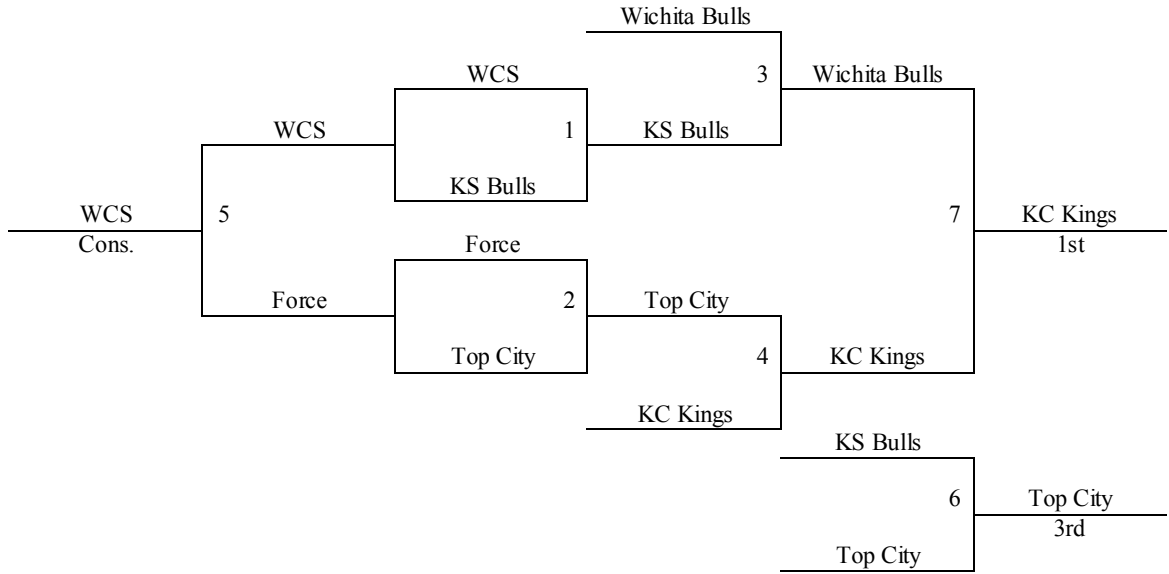

MAYB Winter Kickoff
Dec. 13-14th, 2008
6th Grade Boys – Cont.

Bracket A