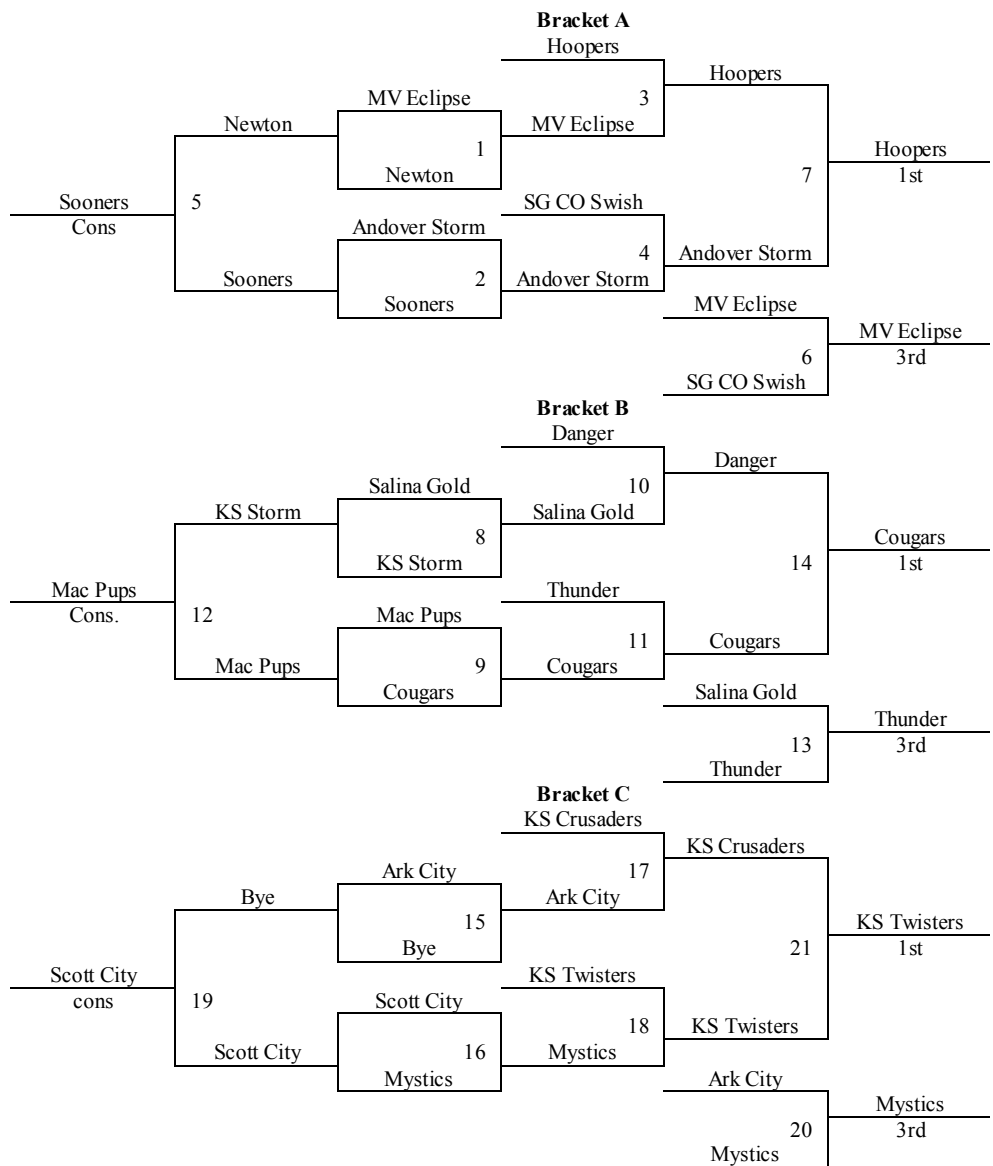

MAYB Winter Kickoff
Dec. 13-14th, 2008
6th Grade Girls

Pool A	W	L	Pool B	W	L	Pool C	W	L
1. Andover Storm	1	1	4. Newton Jr. Railers	1	1	7. Salina Lady Cougars	0	2
2. Wichita Danger	0	2	5. KS Thunder	0	2	8. Wichita Sooners	2	0
3. Wichita Lady Hoopers	2	0	6. Sedgwick Co. Swish	2	0	9. Missouri Valley Eclipse	1	1

Pool D	W	L	Pool E	W	L	Pool F	W	L
10. McPherson Lady Pups	2	0	13. Lyons Lady Lions	0	2	16. The Mystics	1	1
11. KS Crusaders	1	1	14. KS Twisters	1	1	17. Salina Cougars Gold	2	0
12. Scott City Panthers	0	2	15. KS Storm	2	0	18. Ark City DARE	0	2

Top 2 teams in pools A-C to Bracket A, Others to Bracket B.
Top team in pools D – F to Bracket B, Others to Bracket C.
Tie Breaker – 2 way tie = Head to Head, 3 way tie = coin flip

Saturday	NHS 1	NHS 2
8:00	1-2	4-5
9:00	7-8	10-11
10:00	13-14	16-17
11:00	4-6	1-3
12:00	10-12	7-9
1:00	16-18	Open
2:00	2-3	5-6
3:00	8-9	11-12
4:00	17-18	14-15
5:00	-	-
6:00	G1	G2
7:00	G9	G16
8:00	G8	G15
9:00	-	-
Sunday		
8:00	G3	G10
9:00	G4	G11
10:00	G17	G18
11:00	G5	G19
12:00	G6	G12
1:00	G7	G13
2:00	-	G14
3:00	-	G20
4:00	-	G21
5:00	-	-
6:00	-	-