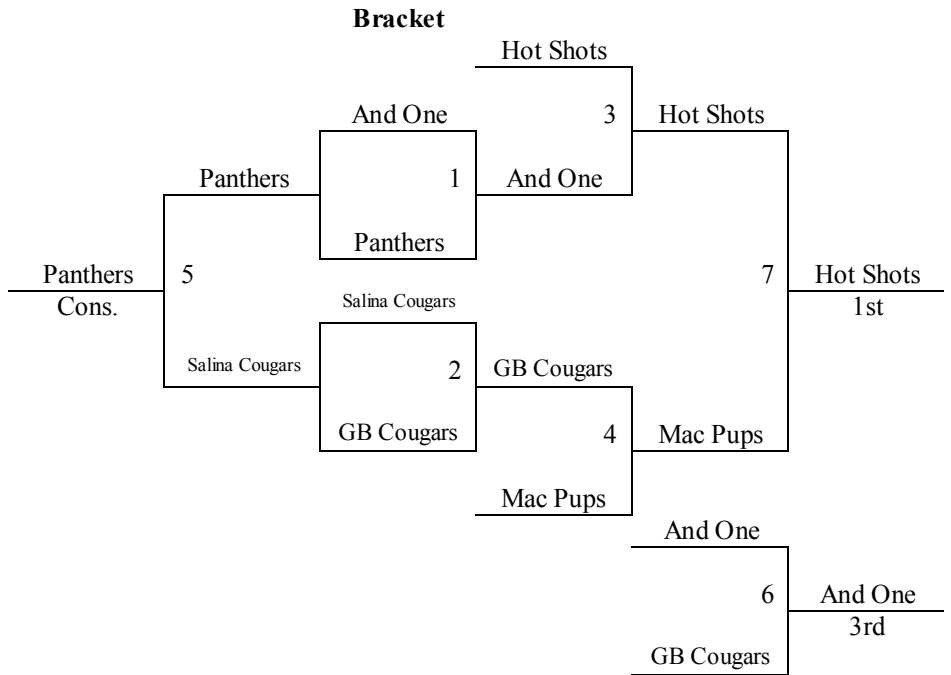

Top 2 teams in pools A-C to Bracket A, Others to Bracket B.
 Top team in pools D – F to Bracket B, Others to Bracket C.
 Tie Breaker – 2 way tie = Head to Head, 3 way tie = coin flip

Saturday	NHS 1	NHS 2
8:00	1-2	4-5
9:00	7-8	10-11
10:00	13-14	16-17
11:00	4-6	1-3
12:00	10-12	7-9
1:00	16-18	Open
2:00	2-3	5-6
3:00	8-9	11-12
4:00	17-18	14-15
5:00	-	-
6:00	G1	G2
7:00	G9	G16
8:00	G8	G15
9:00	-	-
Sunday		
8:00	G3	G10
9:00	G4	G11
10:00	G17	G18
11:00	G5	G19
12:00	G6	G12
1:00	G7	G13
2:00	-	G14
3:00	-	G20
4:00	-	G21
5:00	-	-
6:00	-	-

All teams to Bracket.

Tie Breaker – 2 way tie = Head to Head, 3 way tie = coin flip

Saturday	Bethel 1
8:00	-
9:00	-
10:00	1-2
11:00	4-5
12:00	-
1:00	-
2:00	1-3
3:00	4-6
4:00	-
5:00	-
6:00	2-3
7:00	5-6
8:00	-
9:00	-
Sunday	
8:00	G1
9:00	G2
10:00	-
11:00	-
12:00	G3
1:00	G4
2:00	G5
3:00	G6
4:00	G7
5:00	-
6:00	-