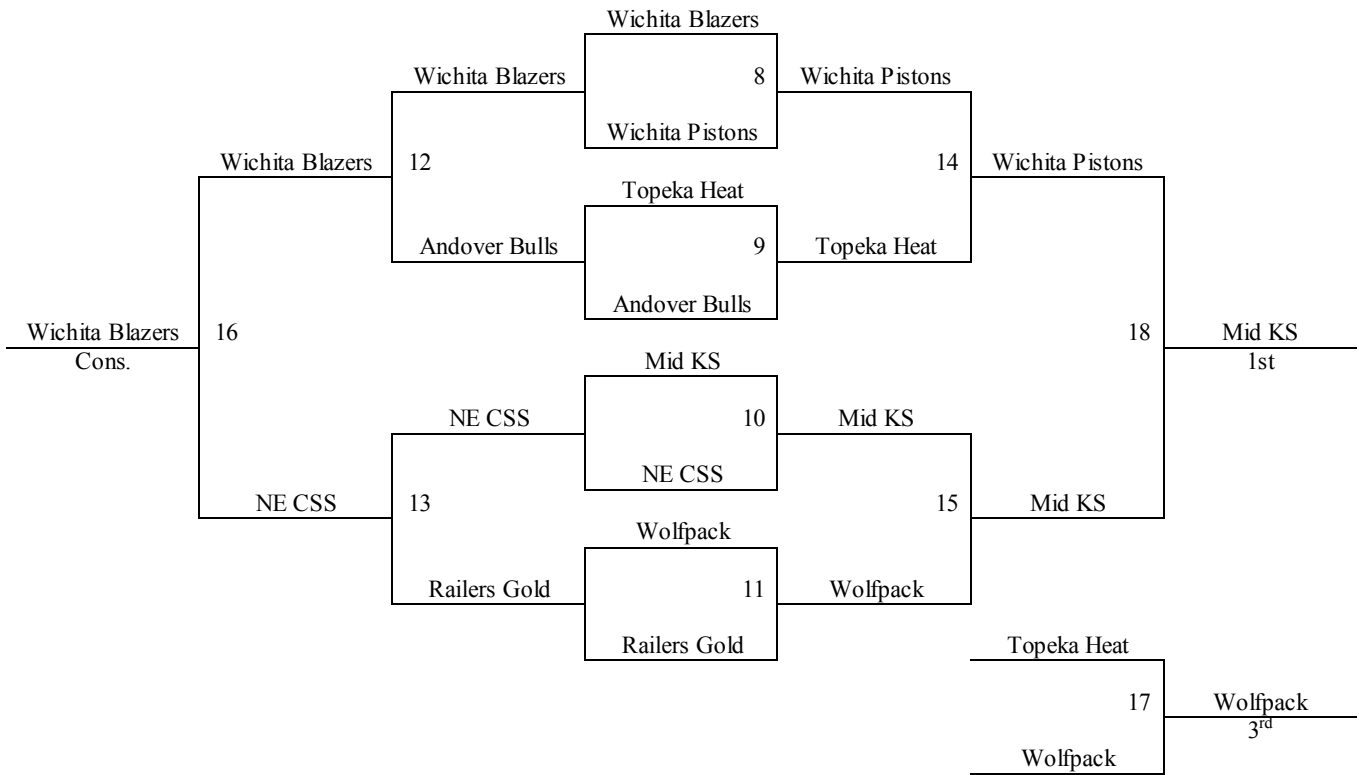

MAYB Winter Kickoff
Dec. 13-14th, 2008
6th Grade Boys – Cont.

Bracket A

Bracket B