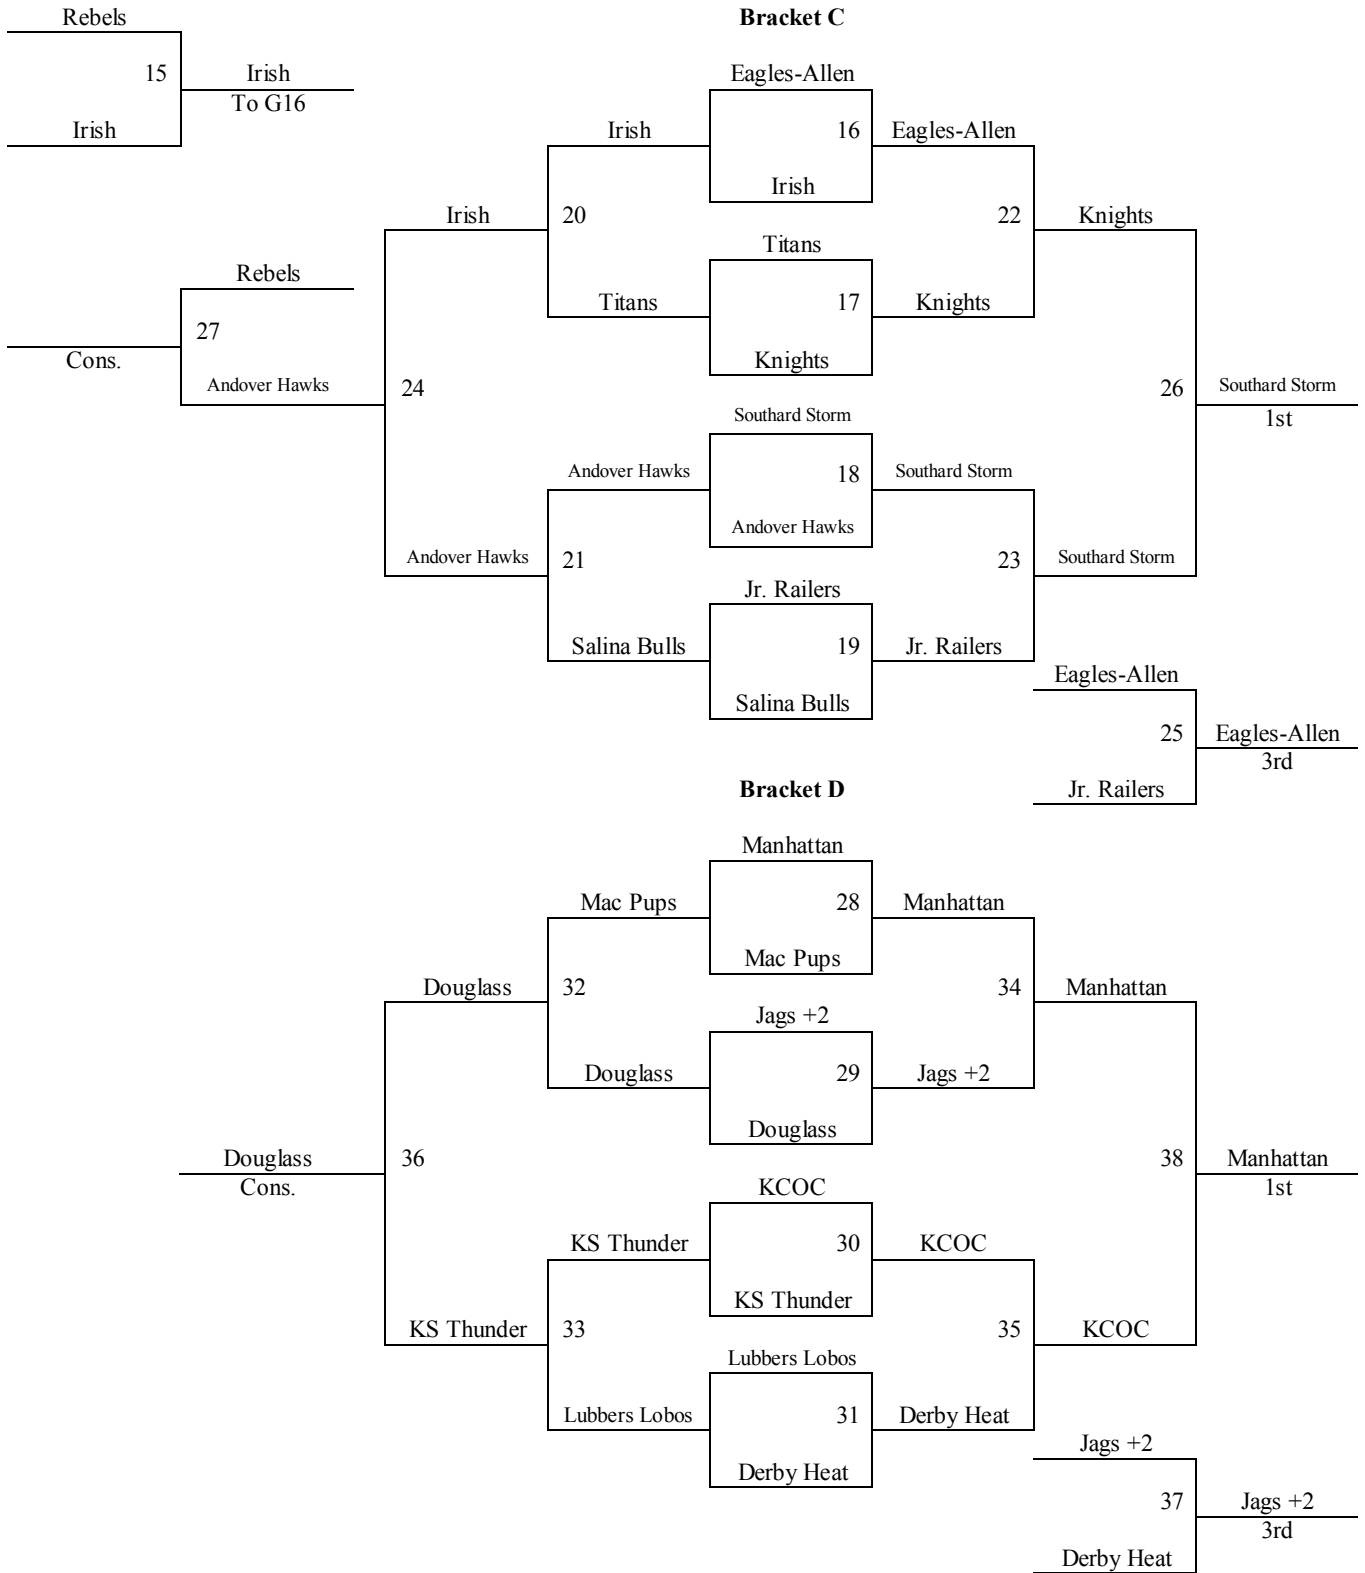

**MAYB Winter Kickoff
Dec. 13-14th, 2008
5th Grade Boys –Cont.**

**MAYB Winter Kickoff
Dec. 13-14th, 2008
6th Grade Boys**

Pool A	W	L	Pool B	W	L	Pool C	W	L
1. Wichita Blazers	0	2	4. Topeka Heat	0	2	7. Wichita Wolfpack	0	2
2. Wichita Bulls	2	0	5. KS Bulls	1	1	8. World Class Sports	1	1
3. Force	1	1	6. KC Kings	2	0	9. Topeka Top City	2	0

Pool D	W	L	Pool E	W	L	Pool F	W	L
10. Mid KS	2	0	13. Wichita Golden Eagles	1	1	16. Newton Railers Gold	2	0
11. Haysville Nuggets	1	1	14. Wichita Warriors	0	2	17. Wichita Hawks	0	2
12. Fairfield Falcons	0	2	15. NE CSS	2	0	18. Emporia Jr. Spartans	1	1

Pool G	W	L	Pool H	W	L
19. Wichita Pistons	2	0	22. Newton Jr. Railers Black	1	2
20. Red Thunder	1	1	23. Andover Bulls	3	0
21. Hays Lightning	0	2	24. McPherson Jr. Pups-Red	2	1
			25. Mulvane Wildcats	0	3

Top 2 teams in pools A-C to Bracket A, other to Bracket B.
Top 2 teams in pools D-H to Bracket B, others to Bracket C.
Tie Breaker – 2 way tie = Head to Head, 3 way tie – coin flip

Saturday	Hess Col 1	Hess Col 2	Hess MS	Greer
8:00	10-11	22-23	-	-
9:00	1-2	24-25	-	-
10:00	10-12	16-17	-	-
11:00	2-3	19-20	-	-
12:00	17-18	11-12	-	-
1:00	13-14	1-3	-	-
2:00	22-24	16-18	-	-
3:00	23-25	14-15	-	-
4:00	4-5	7-8	-	-
5:00	19-21	13-15	-	-
6:00	7-9	4-6	-	-
7:00	23-24	20-21	-	-
8:00	5-6	22-25	-	-
9:00	8-9	-	-	-
Sunday				
8:00	G10	G11	G9	G8
9:00	G1	G19	G20	G21
10:00	G2	G13	-	G22
11:00	G14	G23	G24	G12
12:00	G15	G5	-	G25
1:00	G3	G26	-	G16
2:00	G4	-	-	G27
3:00	G18	G17	-	G28
4:00	G7	G6	-	G29
5:00	-	-	-	-
6:00	-	-	-	-

Hess Col 1 and 2 = Hesston College Courts 1 and 2
Hess MS = Hesston Middle School
Greer = Greer Hall – in Moundridge (just west of the HS one block)