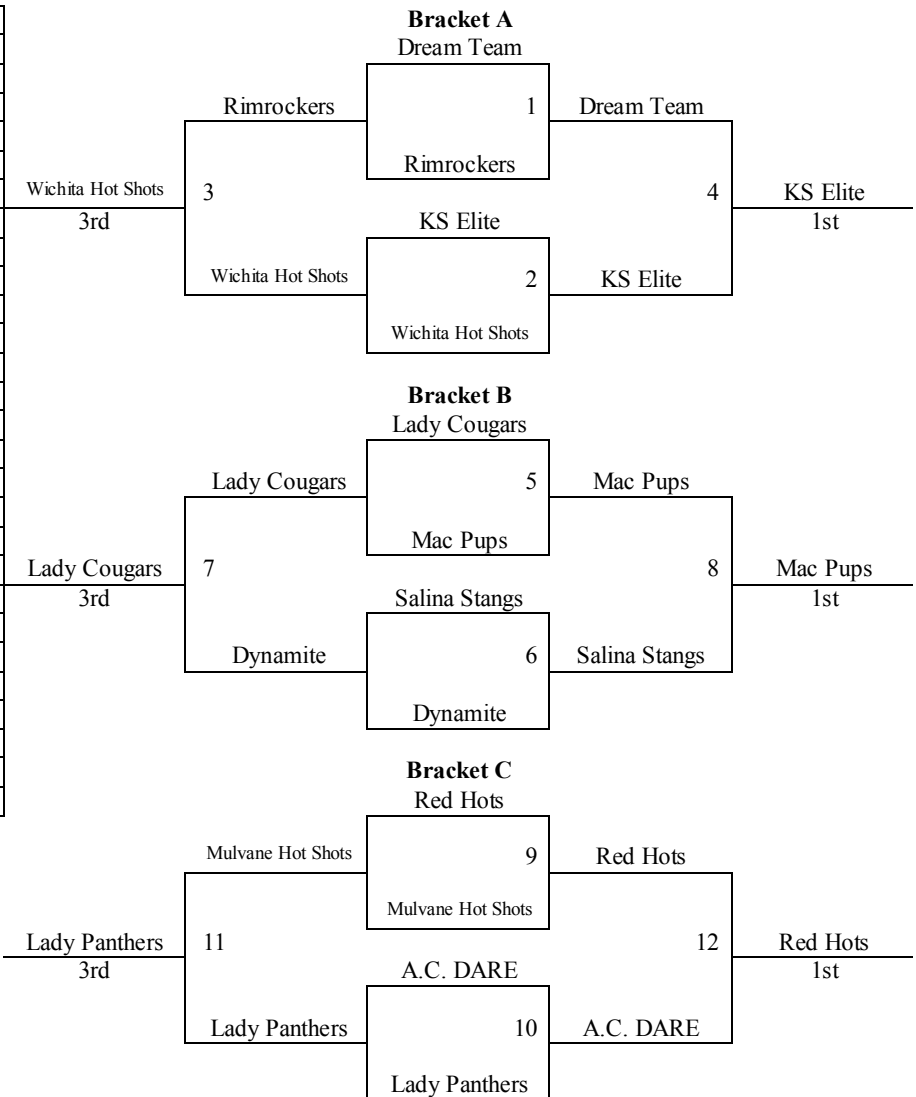

MAYB Winter Kickoff
Dec. 13-14th, 2008
5th Grade Girls

Pool A	W	L	Pool B	W	L
1. Wichita Hot Shots	1	1	4. KS Elite	2	0
2. Salina Lady Cougars	0	2	5. Salina Stangs	0	2
3. Wichita Dream Team	2	0	6. Emporia Rimrockers	1	1

Pool C	W	L	Pool D	W	L
7. Wichita Red Hots	1	1	10. Wichita Dynamite	2	0
8. McPherson Lady Pups	2	0	11. Mulvane Hot Shots	0	2
9. Great Bend Lady Panthers	0	2	12. Ark City DARE	1	1

Top 2 teams in pools A and B to Bracket A, Others to Bracket B.
Top team in Pools C and D to Bracket B, Others to Bracket C.
Tie Breaker – 2 way tie = Head to Head, 3 way tie = coin flip

Saturday	Chisholm	Lindley
8:00	7-8	-
9:00	10-11	-
10:00	1-2	-
11:00	4-5	-
12:00	8-9	1-3
1:00	4-6	10-12
2:00	7-9	-
3:00	5-6	-
4:00	2-3	-
5:00	11-12	-
6:00	-	-
7:00	G5	G9
8:00	G6	G10
9:00	-	-
Sunday		
8:00	G1	-
9:00	G2	-
10:00	G7	-
11:00	G8	-
12:00	G3	-
1:00	G4	-
2:00	G11	-
3:00	G12	-
4:00	-	-
5:00	-	-
6:00	-	-

Chisholm = Chisholm Middle School

Lindley = Lindley Hall in Newton (Santa Fe Middle School)