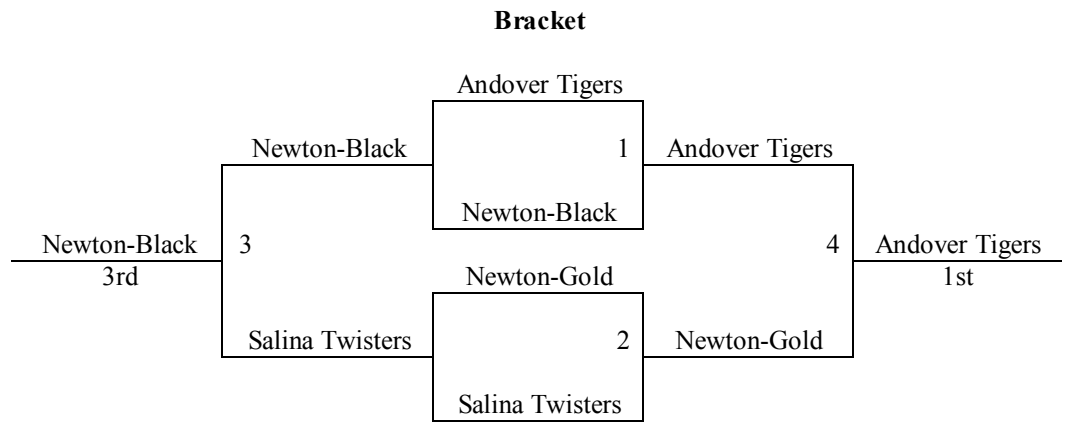

**MAYB Winter Kickoff
Dec. 13-14th, 2008**

3rd Grade Girls

Pool A	W	L
1. Newton Jr. Railers – Black	0	3
2. Newton Jr. Railers – Gold	2	1
3. Andover Tigers	3	0
4. Salina Twisters	1	2

All teams to Bracket

Tie Breaker – 2 way tie = Head to Head, 3 way tie = coin flip

Saturday	Slate Creek
8:00	-
9:00	-
10:00	1-2
11:00	3-4
12:00	-
1:00	2-4
2:00	1-3
3:00	-
4:00	1-4
5:00	-
6:00	2-3
7:00	-
8:00	-
9:00	-
Sunday	
8:00	G1
9:00	G2
10:00	G3
11:00	G4
12:00	-
1:00	-
2:00	-
3:00	-
4:00	-
5:00	-
6:00	-

Slate Creek = Slate Creek Elementary School