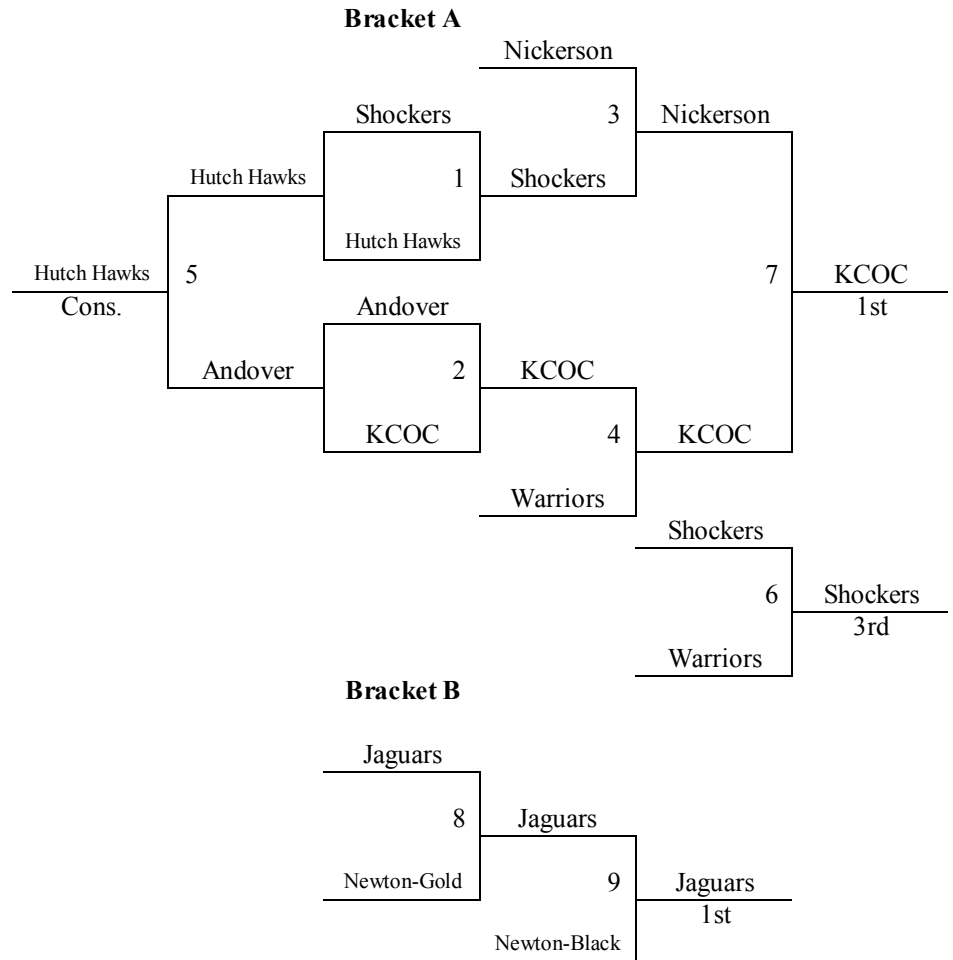

**MAYB Winter Kickoff
Dec. 13-14th, 2008**

4th Grade Boys

Pool A	W	L	Pool B	W	L
1. Newton Jr. Railers – Black	0	2	4. Hutch Hawks	1	1
2. Andover Stealth	1	1	5. Wichita Jaguars	0	2
3. Nickerson Rockhounds	2	0	6. Wichita Warriors	2	0

Pool C	W	L
7. Newton Jr. Railers – Gold	0	2
8. Wichita Shockers	1	1
9. KC OC	2	0

Top 2 teams in each pool to bracket A, others to bracket B.
Tie Breaker – 2 way tie = Head to Head, 3 way tie – coin flip

Saturday	Lindley
8:00	1-2
9:00	7-8
10:00	4-5
11:00	2-3
12:00	-
1:00	-
2:00	5-6
3:00	8-9
4:00	1-3
5:00	4-6
6:00	7-9
7:00	-
8:00	-
9:00	-
Sunday	
8:00	G1
9:00	G2
10:00	G8
11:00	G3
12:00	G4
1:00	G9
2:00	G5
3:00	G6
4:00	G7
5:00	-
6:00	-