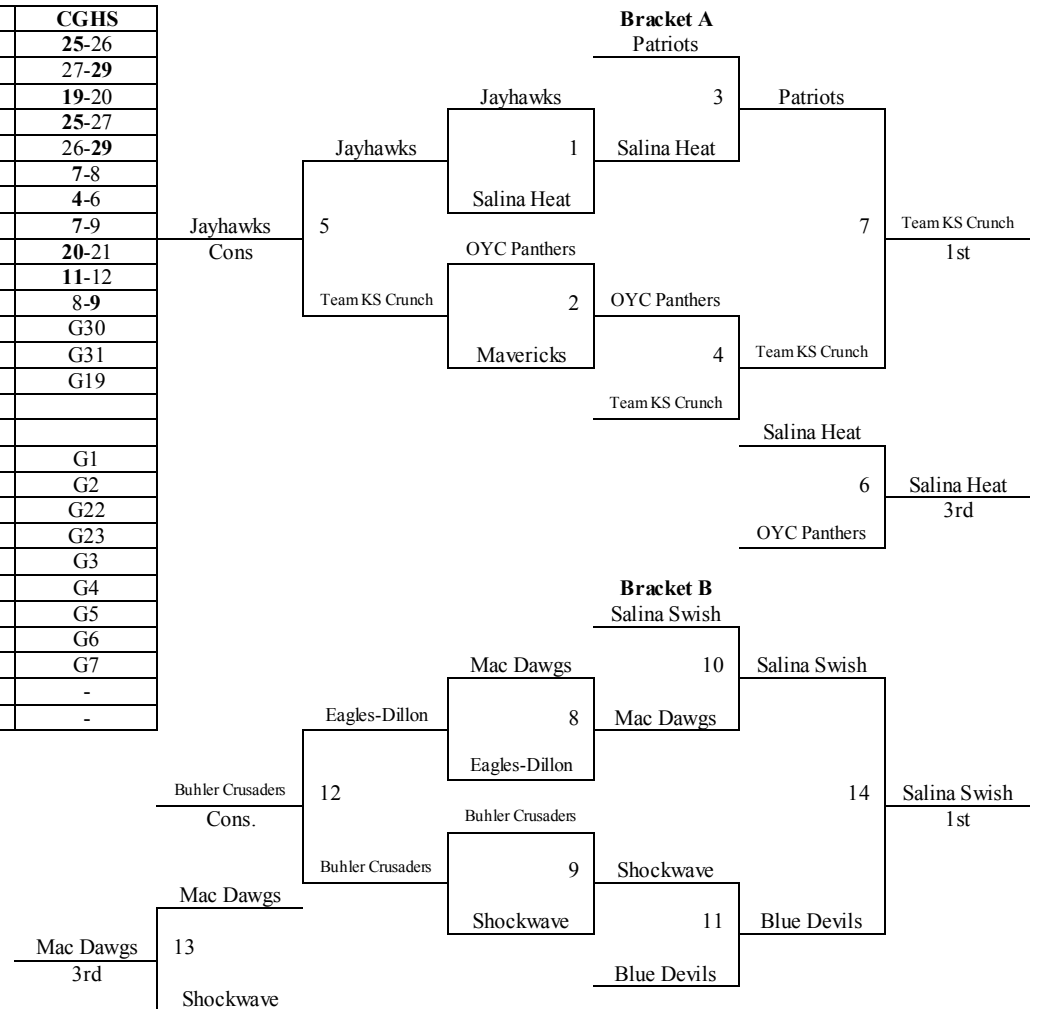

**MAYB Winter Kickoff
Dec. 13-14th, 2008
5th Grade Boys**

Pool A	W	L	Pool B	W	L	Pool C	W	L
1. Salina Swish	0	2	4. Team KS Crunch	2	0	7. Salina Mavericks	2	0
2. Team Patriots	2	0	5. Salina Heat	1	1	8. Wichita Shockwave	0	2
3. OYC Panthers	1	1	6. Dodge City Blue Devils	0	2	9. Wichita Jayhawks	1	1

Pool D	W	L	Pool E	W	L	Pool F	W	L
10. Buhler Crusaders	2	0	13. Newton Jr. Railers	0	2	16. Mac Dawgz	2	0
11. Wichita Eagles – Allen	1	1	14. Wichita Eagles – Dillon	2	0	17. Wichita Knights	0	2
12. Salina Bulls	0	2	15. Wichita Titans	1	1	18. Southard Storm	1	1

Pool G	W	L	Pool H	W	L	Pool I	W	L
19. Andover Hawks	2	0	22. KS Thunder	1	2	25. Wichita Irish	3	0
20. Manhattan Guns	1	1	23. Derby Heat	0	3	26. Douglass Gunners	1	2
21. KC OC	0	2	24. Wichita Rebels	3	0	27. McPherson Jr. Pups	0	3
			28. Jags +2	2	1	29. Lubber's Lobos	2	1

Top 2 teams in pools A-C to Bracket A, other to Bracket B.
Top 2 teams in pools D-F to Bracket B, others to Bracket C.
Top team in pools G-H to Bracket C, other to Bracket D.
Tie Breaker – 2 way tie = Head to Head, 3 way tie – coin flip

Saturday	CGMS 1	CGMS 2	CGHS
8:00	22-23	24-28	25-26
9:00	16-17	13-14	27-29
10:00	1-2	10-11	19-20
11:00	4-5	22-24	25-27
12:00	16-18	23-28	26-29
1:00	13-15	19-21	7-8
2:00	1-3	10-12	4-6
3:00	23-24	22-28	7-9
4:00	26-27	25-29	20-21
5:00	14-15	17-18	11-12
6:00	2-3	5-6	8-9
7:00	G15	G28	G30
8:00	G17	G29	G31
9:00	G16	G18	G19
Sunday			
8:00	G8	G9	G1
9:00	G34	G32	G2
10:00	G35	G33	G22
11:00	G20	G21	G23
12:00	G10	G11	G3
1:00	G37	G24	G4
2:00	G38	G36	G5
3:00	G13	G12	G6
4:00	G14	G27	G7
5:00	G26	G25	-
6:00	-	-	-