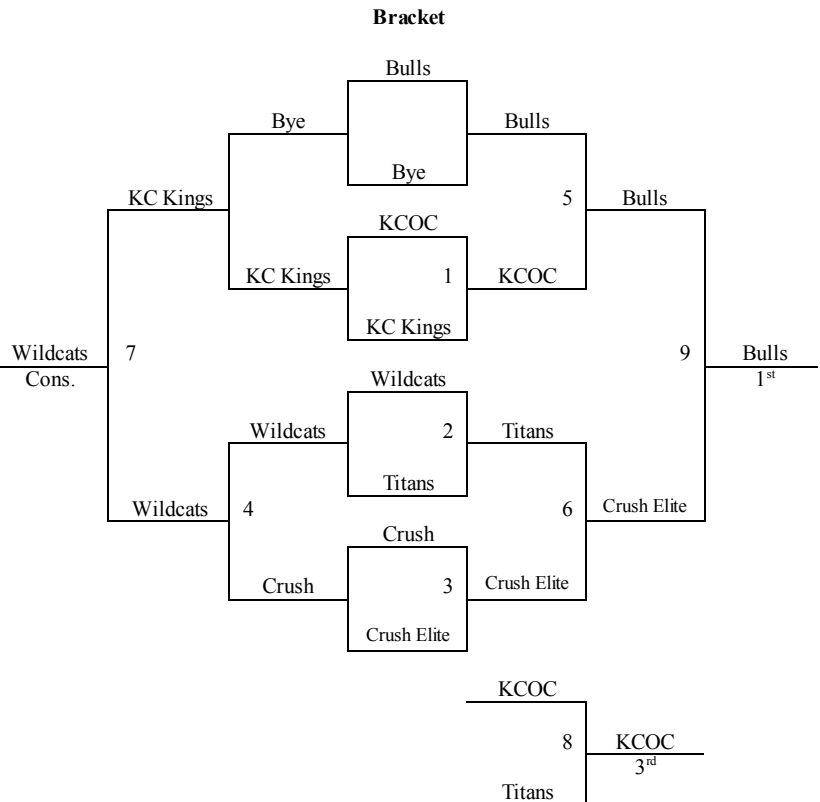

All teams to Bracket – **28.5 Ball size will be used**
Tie Breaker – 2 way tie = Head to Head, 3 way tie = coin flip

MHS = Moundridge High School Greer = Greer Hall – in Moundridge (just west of the HS one block)
Hess Col 2 = Hesston College Court 2

All teams to bracket – **28.5 Ball Size will be used!**

Tie Breaker – 2 way tie = Head to Head, 3 way tie = coin flip

Saturday	Bethel 1	NHS 1	NHS 2	Hess MS	HC 2
8:00	1-2	-	-	-	-
9:00	4-5	-	-	-	-
10:00	-	-	-	-	-
11:00	-	-	-	-	-
12:00	2-7	-	-	-	-
1:00	1-3	-	-	-	-
2:00	-	-	-	-	-
3:00	-	-	-	-	-
4:00	1-7	-	-	-	-
5:00	4-6	2-3	-	-	-
6:00	-	-	-	-	-
7:00	-	-	-	-	-
8:00	3-7	-	-	-	-
9:00	5-6	-	-	-	-
Sunday					
8:00	-	-	-	-	-
9:00	-	-	-	-	-
10:00	G2	-	-	G1	-
11:00	G3	-	-	-	-
12:00	-	-	-	-	-
1:00	-	-	-	-	-
2:00	-	G5	-	-	G4
3:00	-	G6	-	-	-
4:00	-	G7	-	-	-
5:00	-	G9	G8	-	-
6:00	-	-	-	-	-