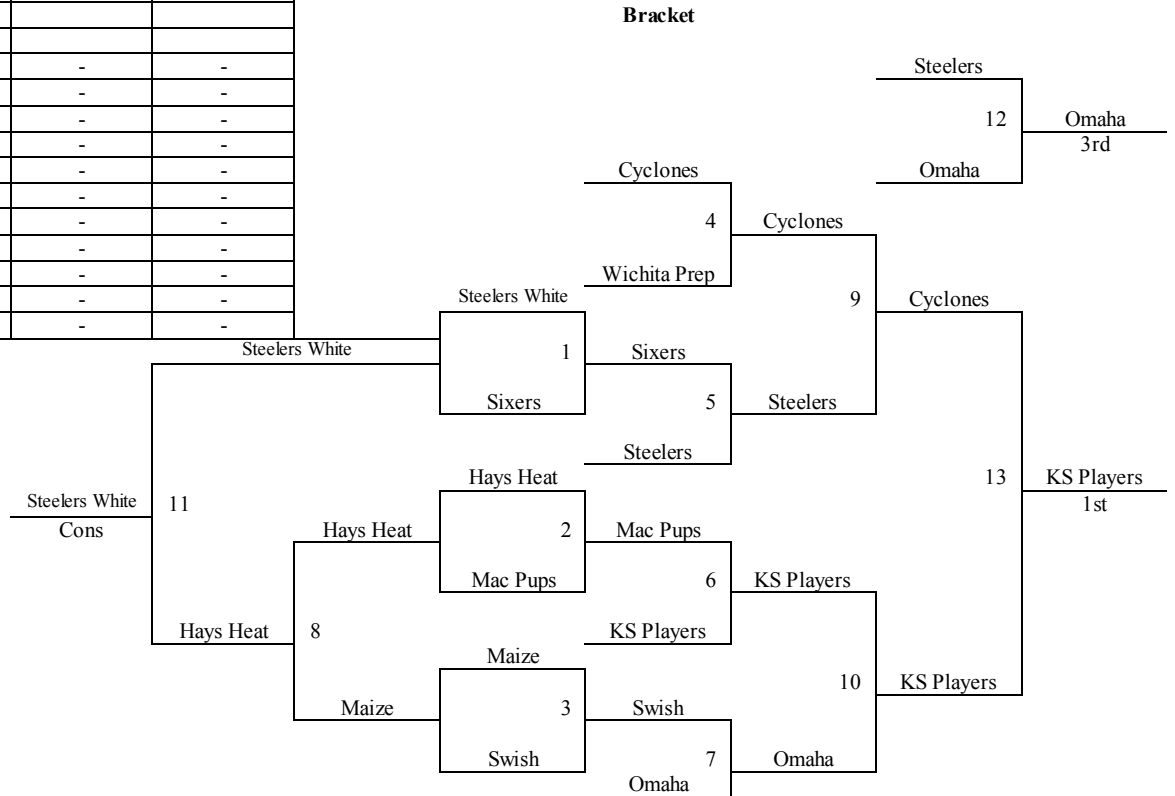

MHS = Moundridge High School   Greer = Greer Hall – in Moundridge (just west of the HS one block)
Hess Col 2 = Hesston College Court 2