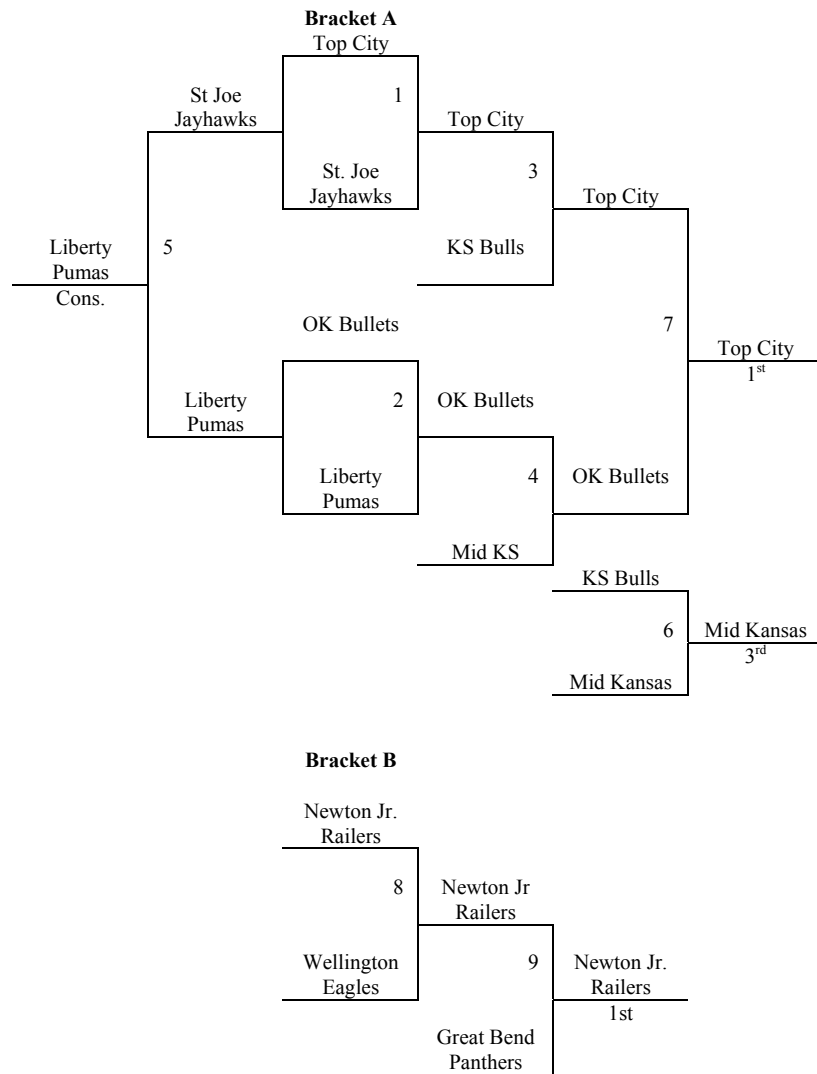

Winter Finale March 29-30, 2008 5th Grade Boys

Pool A	W	L	Pool B	W	L	Pool C	W	L
1. Liberty Pumas - MO	1	1	4. Top City - 5	1	1	7. Oklahoma Bullets	2	0
2. KS Bulls	2	0	5. Mid Kansas	2	0	8. St. Joe Jayhawks - MO	1	1
3. Great Bend Panthers 2	0	2	6. Wellsville Jr. Eagles	0	2	9. Newton Jr. Railers - Black	0	2

Top 2 teams in each pool to Bracket A, others to Bracket B.
Games played at Chisholm Middle School in Newton, KS

Chish = Chisholm Middle School

Saturday	Chish
8:00	--
9:00	--
10:00	4-5
11:00	1-3
12:00	--
1:00	--
2:00	7-9
3:00	2-3
4:00	4-6
5:00	7-8
6:00	1-2
7:00	5-6
8:00	8-9
9:00	--
Sunday	
8:00	G1
9:00	G2
10:00	G8
11:00	G5
12:00	G3
1:00	G4
2:00	G9
3:00	G6
4:00	G7
5:00	--
6:00	--