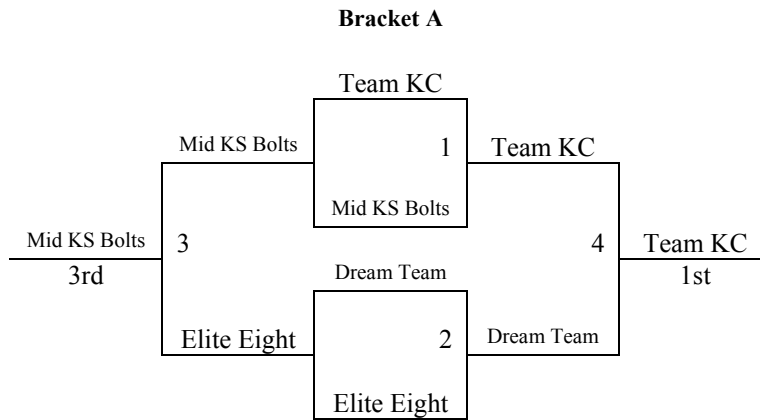

Pool D	W	L
10. OK Hot Shots	2	0
11. NW Hoopsters	1	1
12. Liberal Jr. Heat	0	2

Top 2 teams in each pool to Bracket A, others to Bracket B.

Games played at Halstead Middle and High School in Halstead, KS

HaMS 1 and 2 = Halstead Middle School

**Winter Finale
March 29-30, 2008
6th Grade Girls
Bracket A**

Bracket B

**Winter Finale
March 29-30, 2008
High School Girls**

Pool A	W	L
1. Mid KS Bolts	0	3
2. Team Kansas City - MO	3	0
3. Elite Eight - KS	1	2
4. KS Dream Team	2	1

All Teams to Bracket
All Games Played at Bethel College in Newton, KS
BC 1 = Bethel College

Saturday	BC 1
8:00	1-3
9:00	--
10:00	1-4
11:00	2-3
12:00	--
1:00	1-2
2:00	3-4
3:00	--
4:00	2-4
5:00	--
6:00	--
7:00	--
8:00	--
9:00	--
Sunday	
8:00	--
9:00	--
10:00	--
11:00	G1
12:00	G2
1:00	--
2:00	G3
3:00	G4
4:00	--
5:00	--
6:00	--