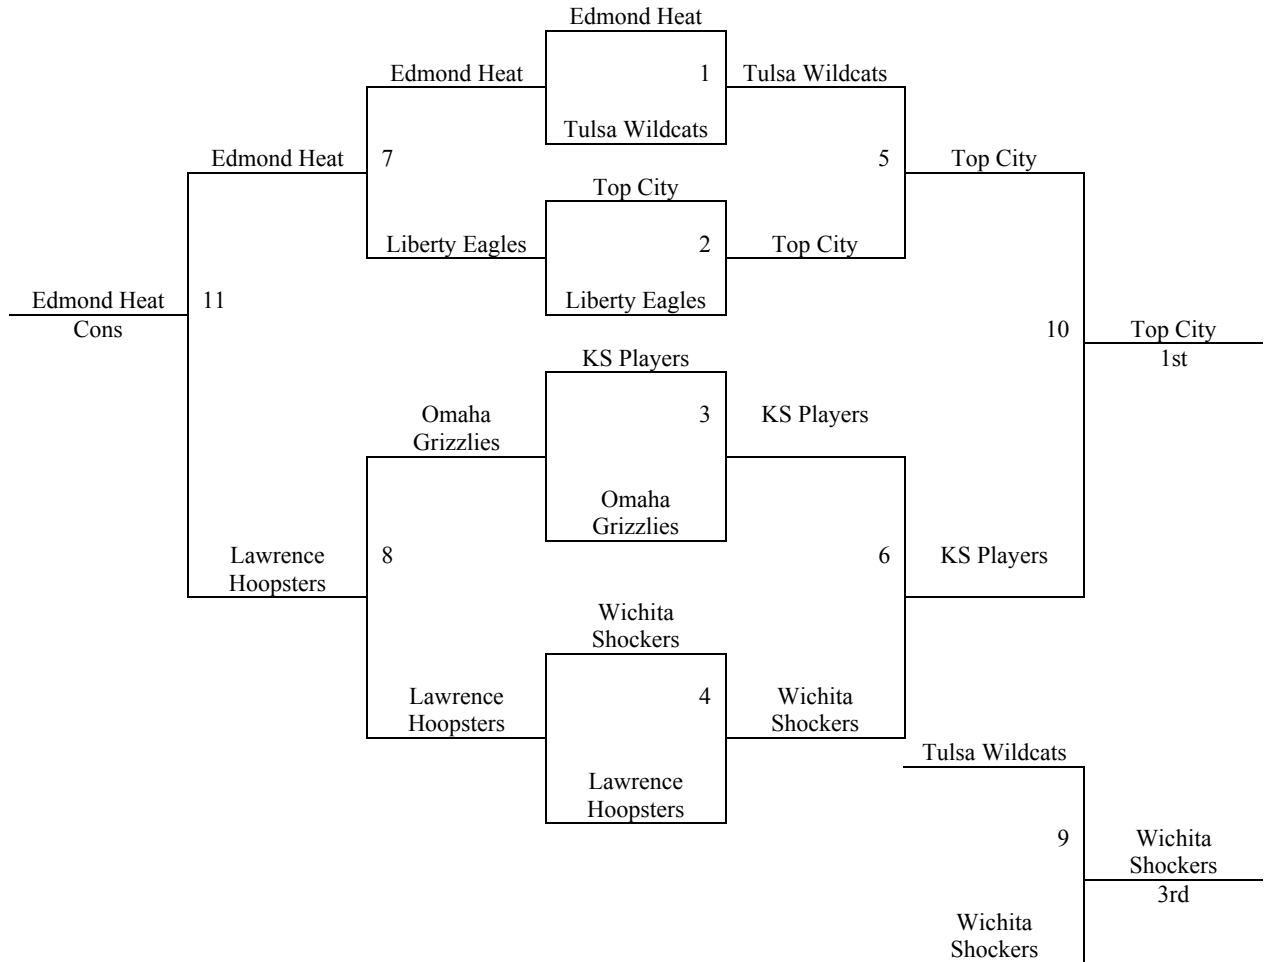

**Winter Finale
March 29-30, 2008
6th Grade Boys – Div I
Bracket A**