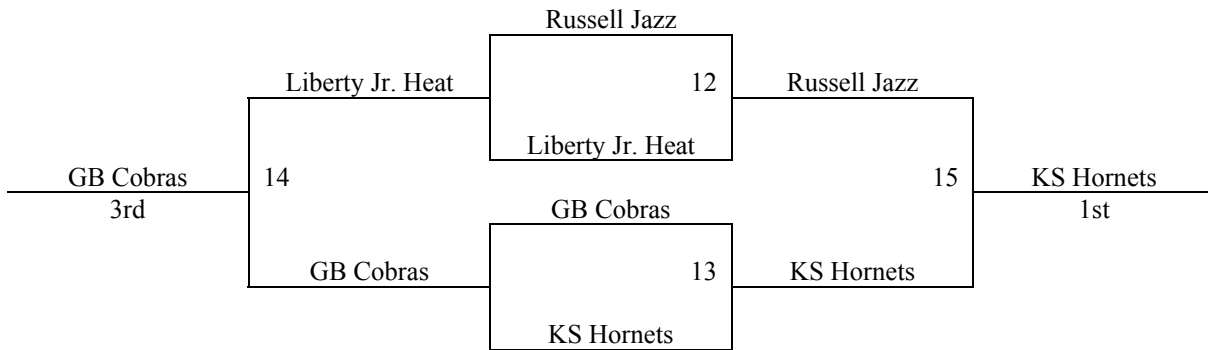

**Winter Finale
March 29-30, 2008
6th Grade Girls
Bracket A**

Bracket B