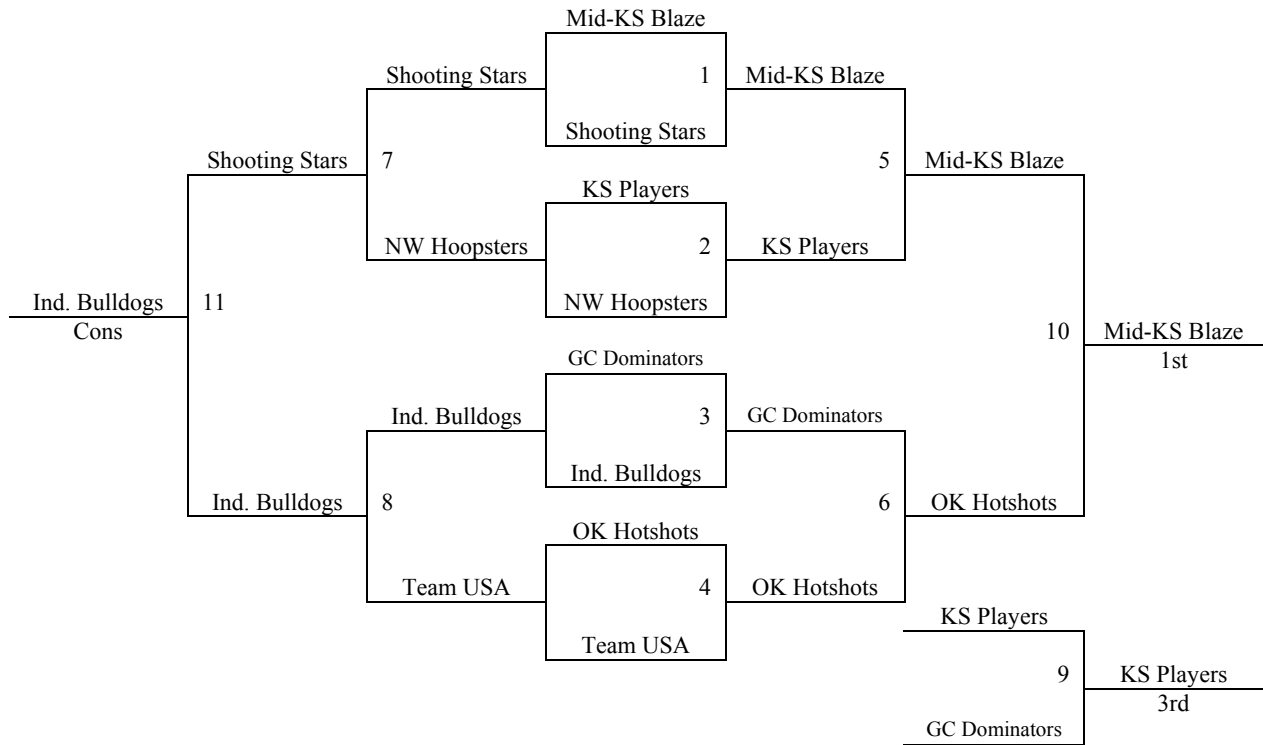

**Winter Finale
March 29-30, 2008
6th Grade Girls
Bracket A**