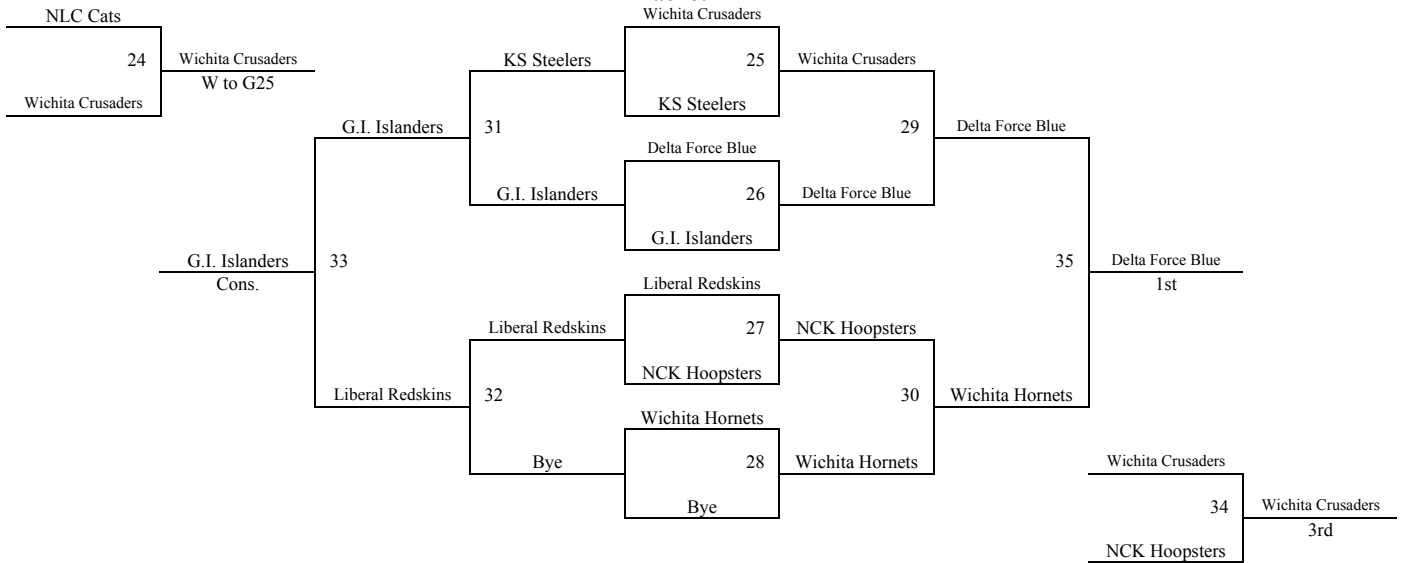

**Winter Finale
March 29-30, 2008
8th Grade Boys**

Bracket A

Bracket B