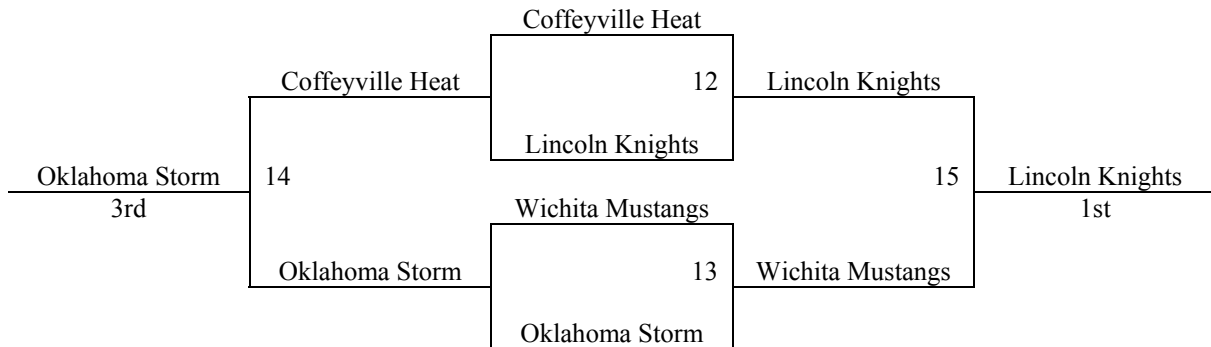

Division I

Bracket B