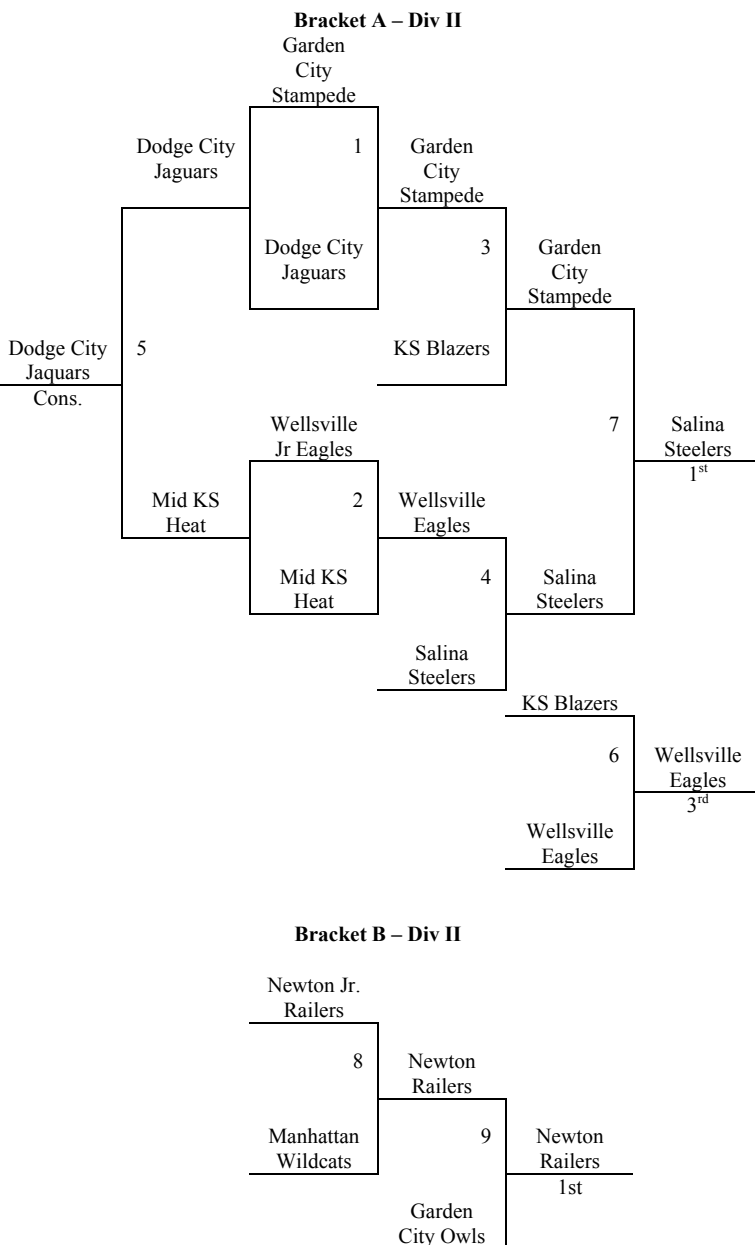

Winter Finale
March 29-30, 2008
6th Grade Boys – Div II

Pool A	W	L	Pool B	W	L	Pool C	W	L
1. Mid Kansas Heat	1	1	4. Garden City Stampede	1	1	7. Dodge City Jaguars	1	1
2. Garden Plain Owls	0	2	5. Salina Steelers	2	0	8. Wellsville Jr. Eagles	2	0
3. KS Blazers	2	0	6. Manhattan Wildcats	0	2	9. Newton Jr. Railers - Black	0	2

Top 2 teams in each pool to Bracket A, others to Bracket B.
Games played at Hesston High School and Hesston Middle School in Hesston, KS.
HHS 1 and 2 = Hesston High School   HMS = Hesston Middle School

Saturday	HHS 1	HHS 2	HMS
8:00	--	1-2	--
9:00	--	5-6	--
10:00	--	2-3	--
11:00	--	7-8	--
12:00	--	1-3	--
1:00	--	4-6	--
2:00	--	--	--
3:00	--	8-9	4-5
4:00	--	--	--
5:00	--	7-9	--
6:00	--	--	--
7:00	G1	G2	--
8:00	--	--	--
9:00	--	--	--
Sunday			
8:00	--	G8	--
9:00	--	G3	--
10:00	--	G4	--
11:00	--	G5	--
12:00	--	G9	--
1:00	--	G6	--
2:00	--	G7	--
3:00	--	--	--
4:00	--	--	--
5:00	--	--	--
6:00	--	--	--