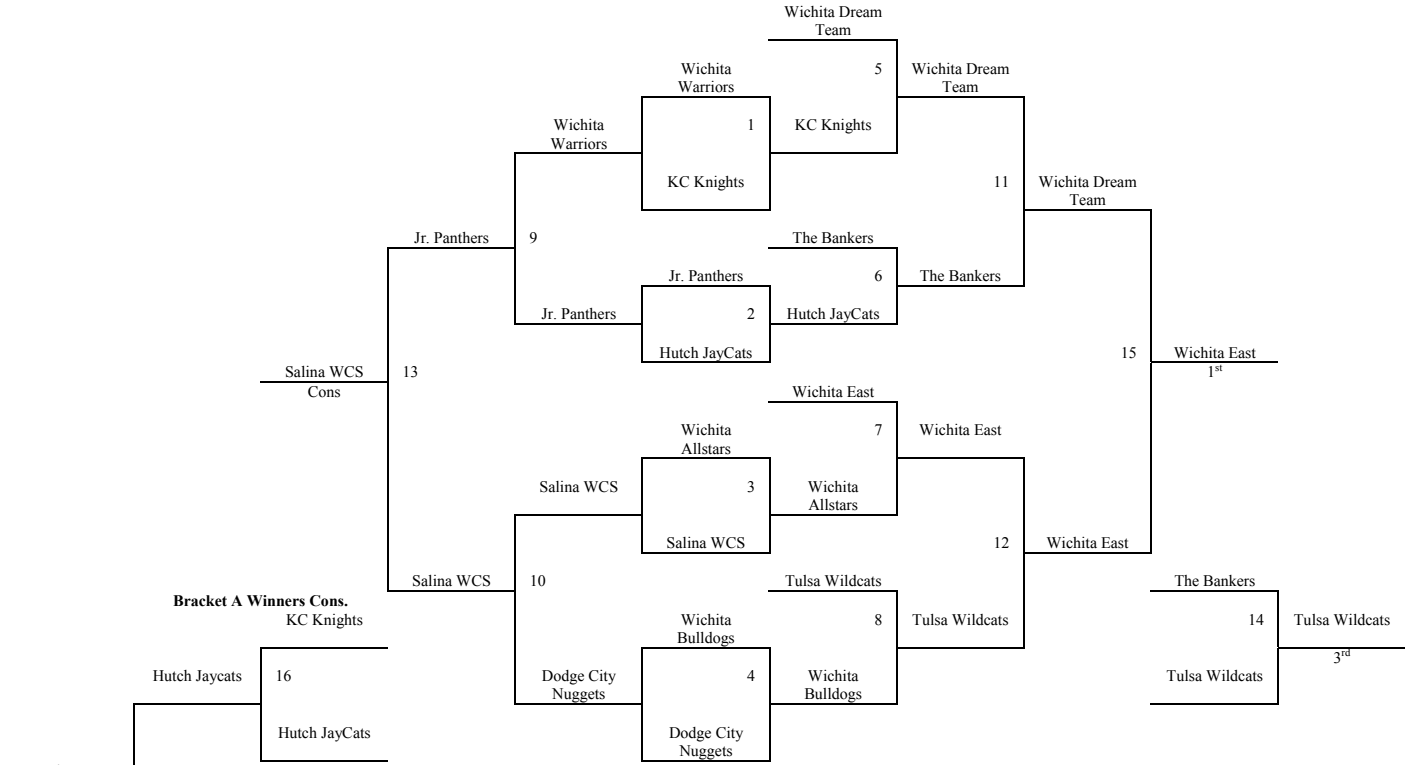

3rd Grade Boys Bracket

Bracket A