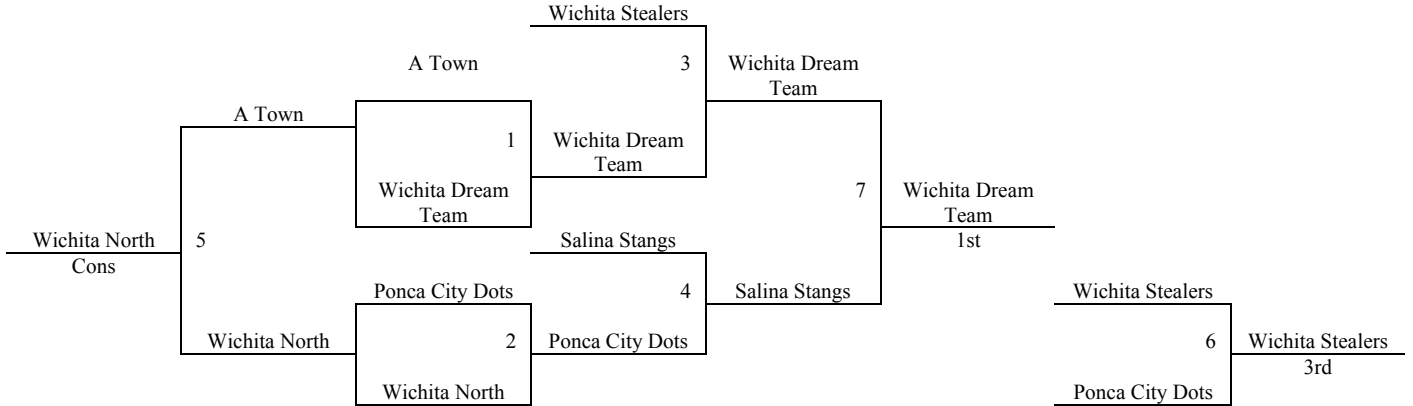

Hesston MS: 100 N. Ridge Rd. – Hesston, KS 67062

Exit 40 west to Ridge Road. Turn south 5-6 blocks. Middle School is south of High School

3rd Grade Boys Bracket

Bracket A

Bracket A Winners Cons.

Bracket B

MAYB 3rd Grade Shootout
Feb. 23-24, 2008
3rd Grade Girls

Bracket A

Bracket B