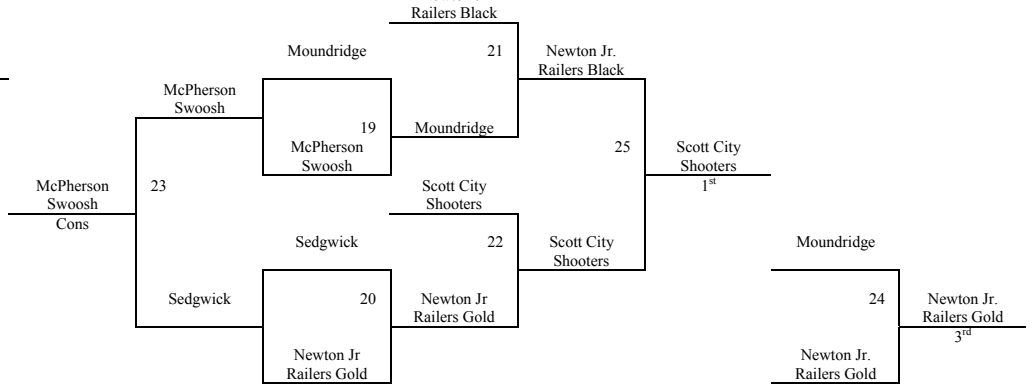

Hesston MS: 100 N. Ridge Rd. – Hesston, KS 67062

Exit 40 west to Ridge Road. Turn south 5-6 blocks. Middle School is south of High School

3rd Grade Boys Bracket

Bracket A

Bracket A Winners Cons.

Bracket B

MAYB 3rd Grade Shootout
Feb. 23-24, 2008
3rd Grade Girls

Bracket A

Bracket B