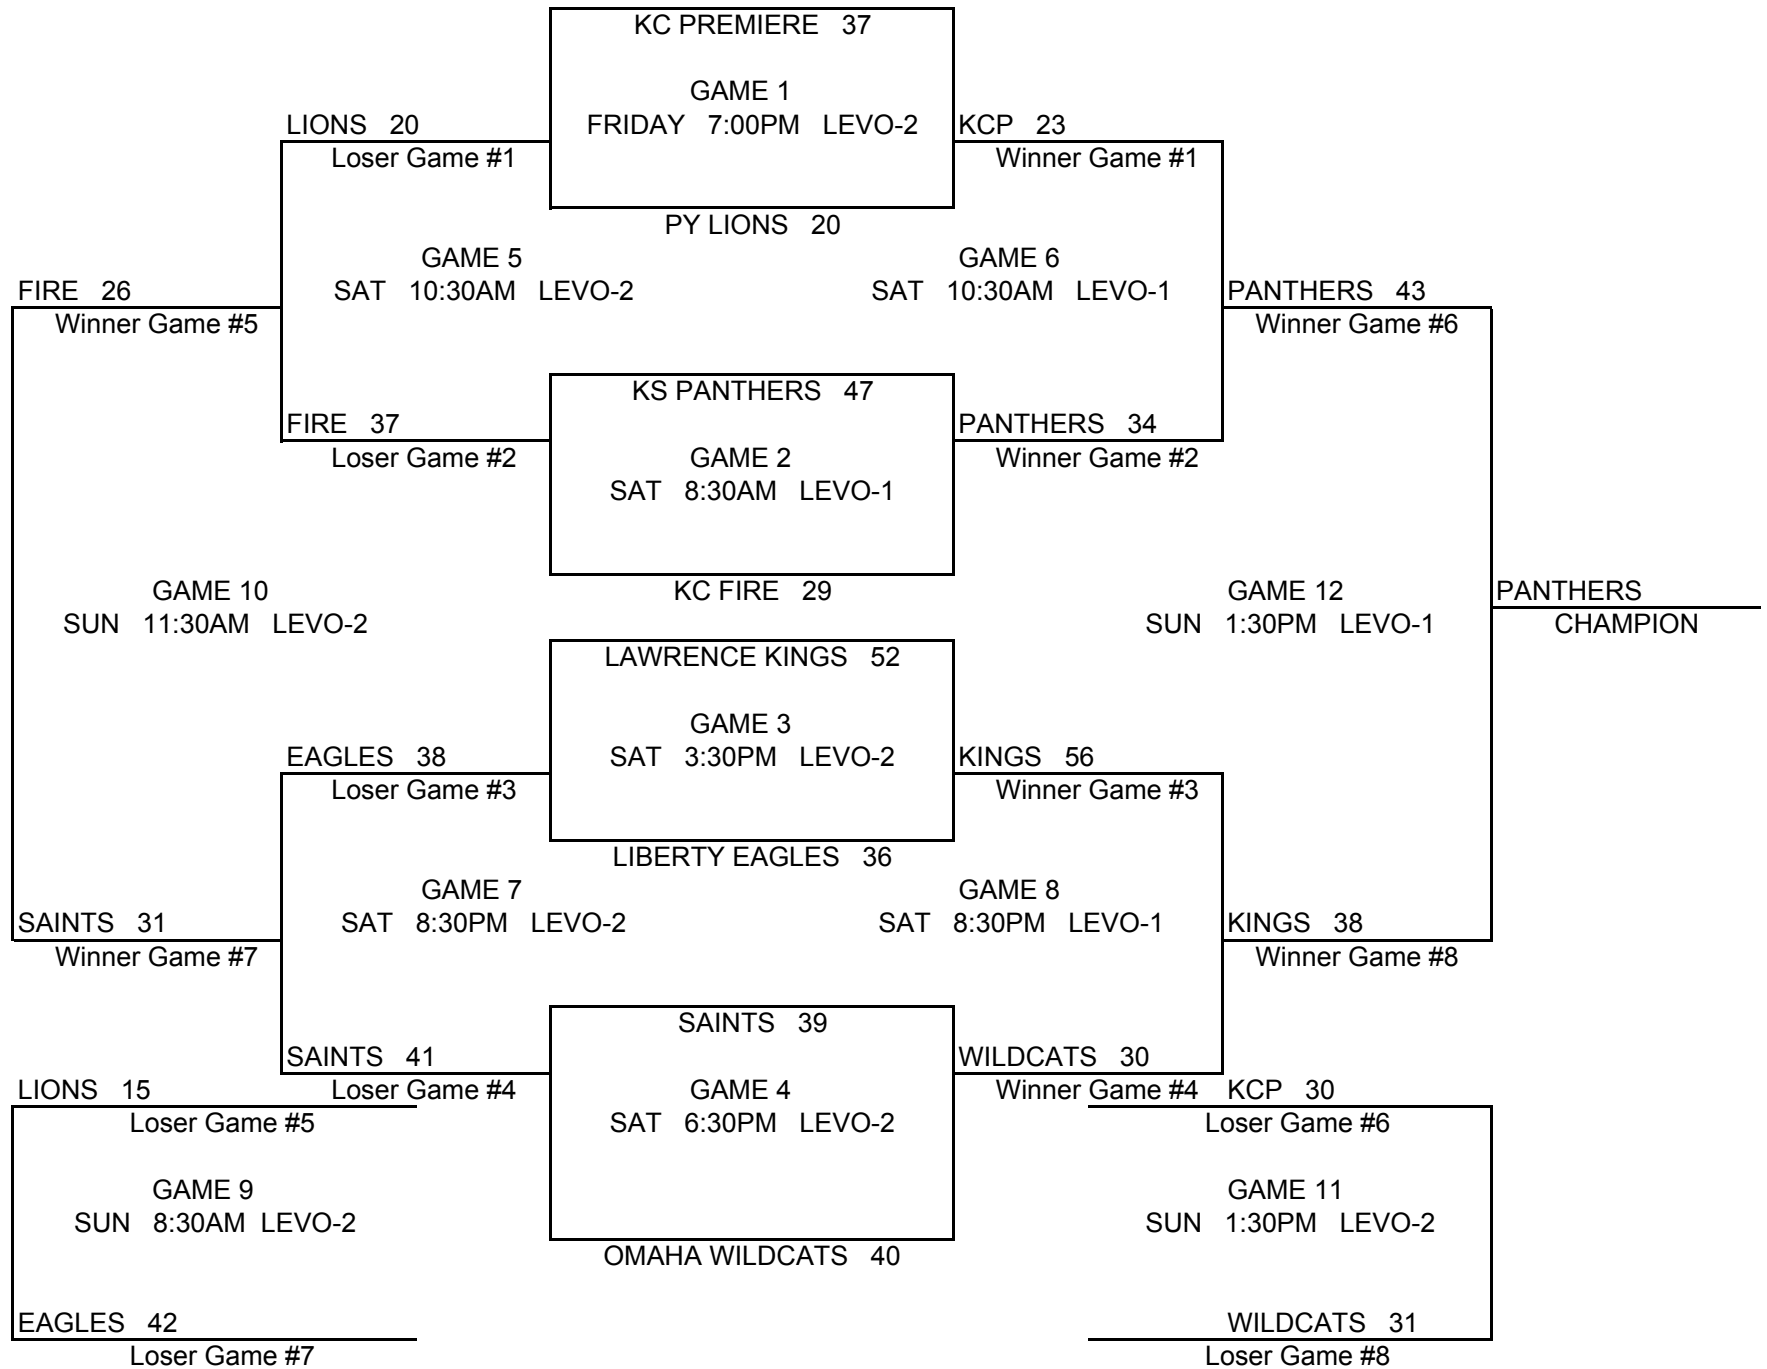

K C PREMIERE / MAYB BASKETBALL TOURNAMENT

6TH GRADE BOYS DIVISION