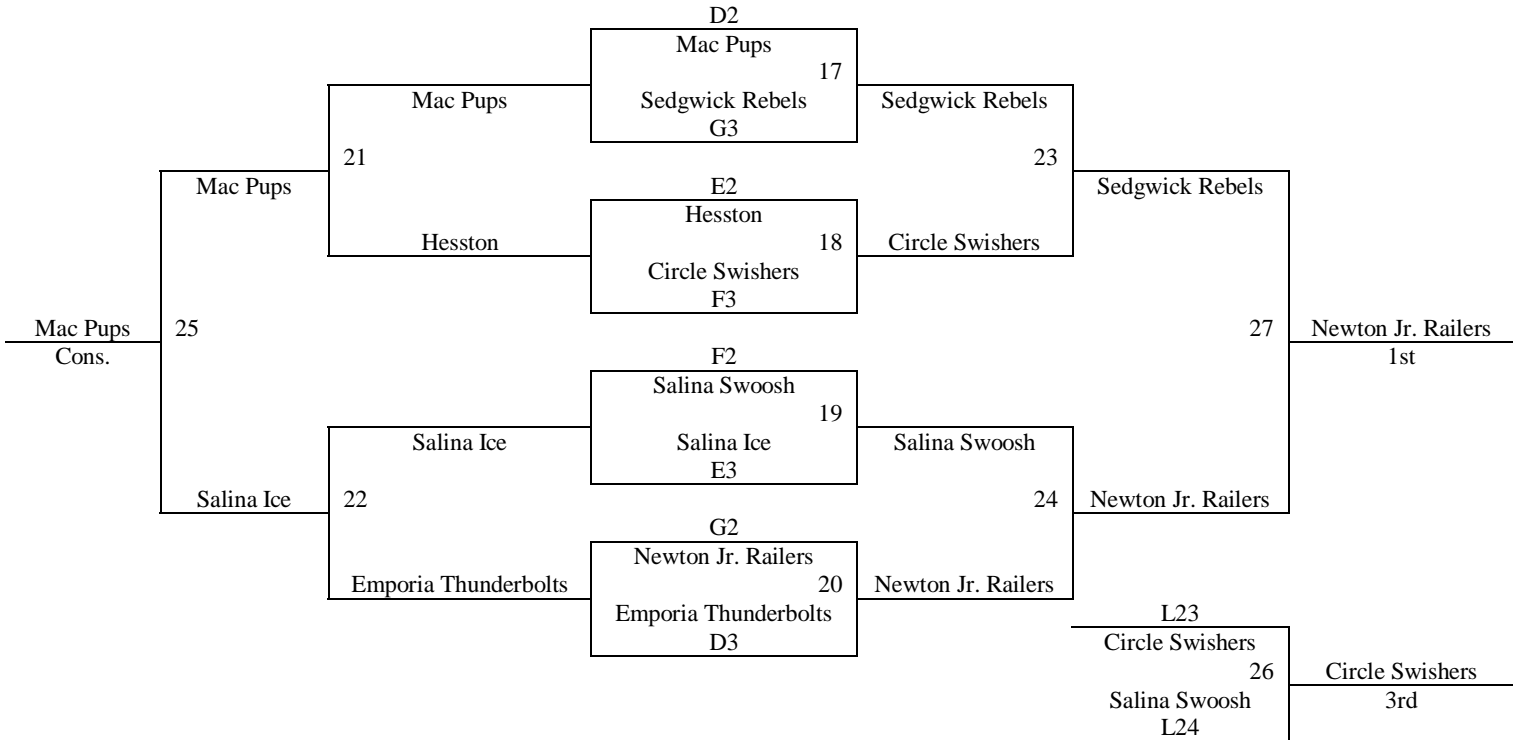

Bracket A

Bracket B

MAYB Winter Kickoff
Dec. 11th-12th, 2010
5th Grade Girls – Cont.

Bracket C

MAYB Winter Kickoff
Dec. 11th – 12th, 2010
6th Grade Girls

Pool A	W	L	Pool B	W	L	Pool C	W	L
1. Salina Stangs		II	4. OK SCU Hoops 5 th	I	I	7. Wichita Dazzle	II	
2. Wichita Shox	I	I	5. Emporia Rim Rockers		II	8. OK SCU Hoops 6 th		II
3. OK Federal Lady Ballerz	II		6. Missouri Valley Eclipse	II		9. TX United Ballers	I	I