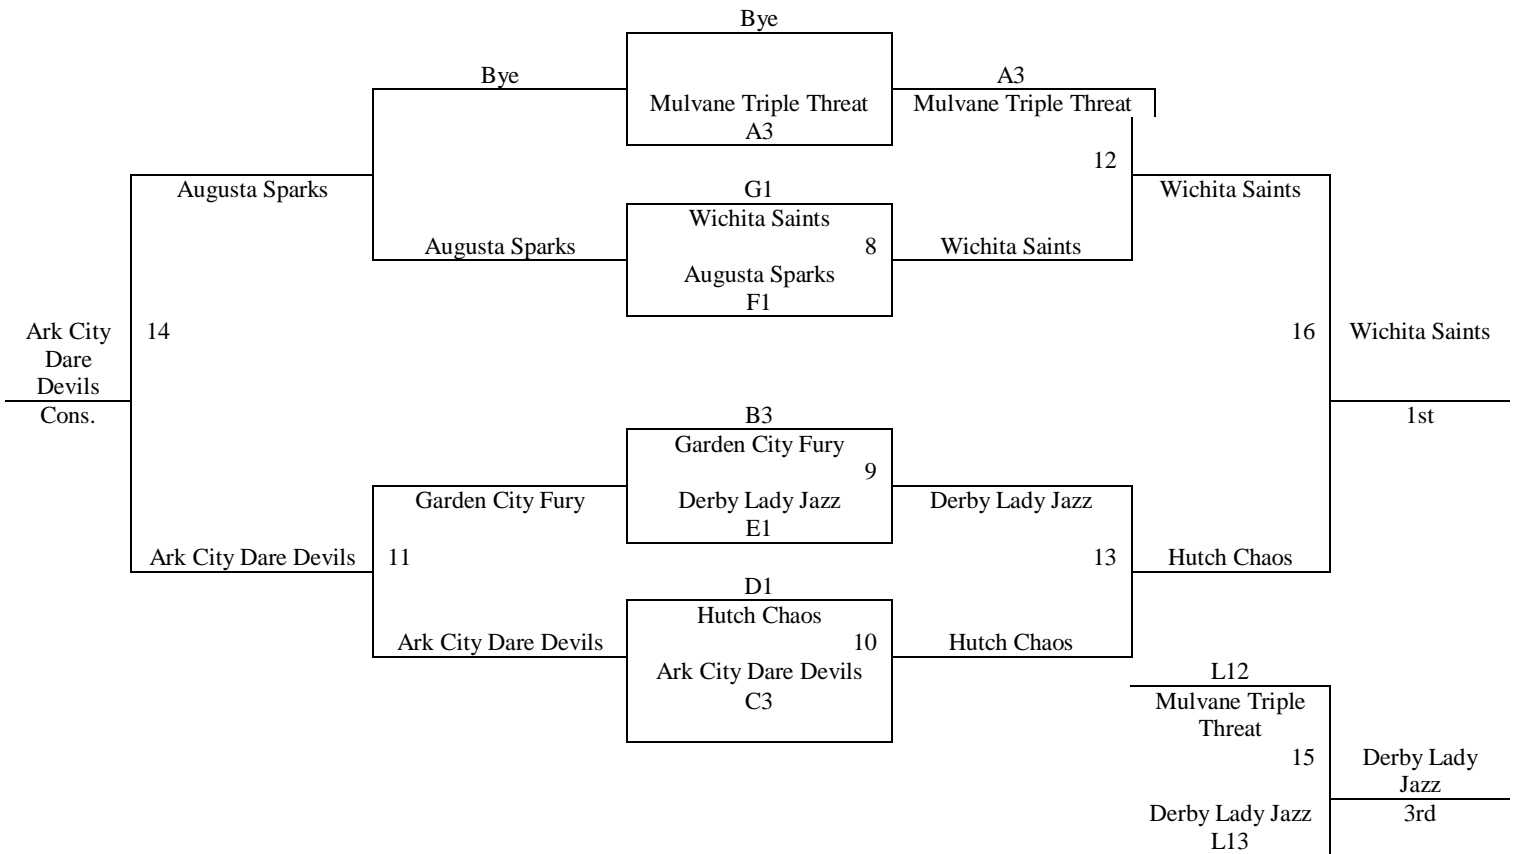

MAYB Winter Kickoff
Dec. 11th-12th, 2010
5th Grade Girls – Cont.

Bracket A

Bracket B