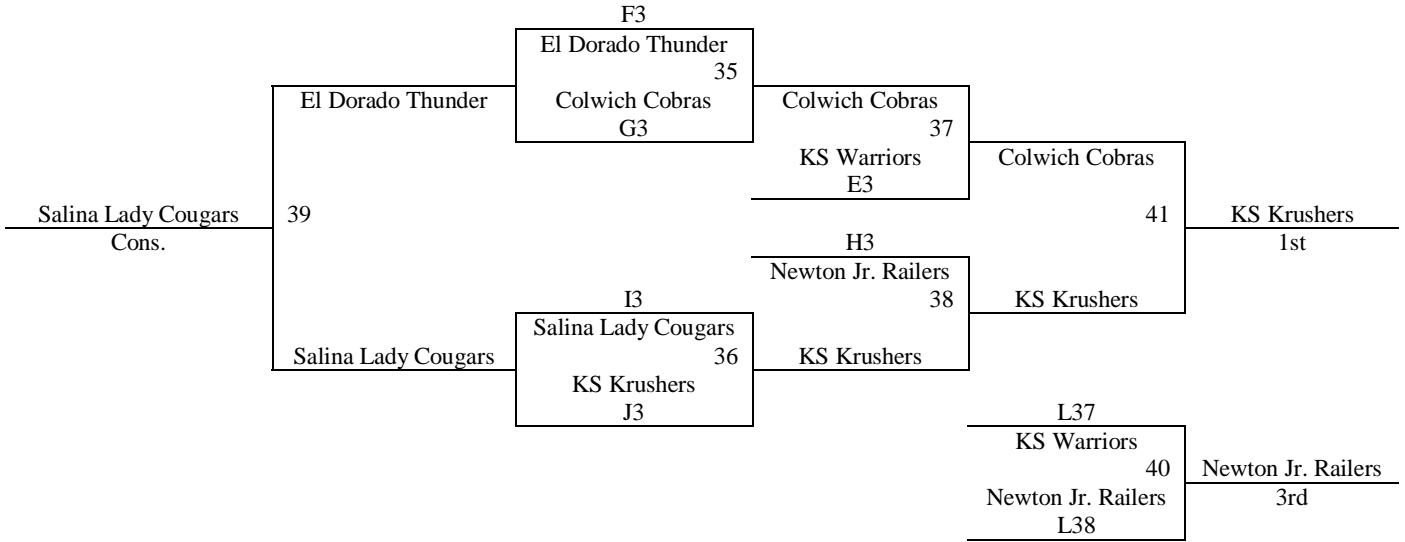

MAYB Winter Kickoff
Dec. 11th-12th, 2010
6th Grade Girls – Cont.

Bracket C

MAYB Winter Kickoff
Dec. 11th – 12th, 2010
7th/8th Grade Girls

Pool A	W	L
1. Salina Lady Cougars – Heck – 7th		III
2. Great Bend Lady Panthers – 7th	I	III
3. McPherson Lady Pups – 7th	III	I
4. Salina Lady Cougars – Holloway – 7th	II	II
5. KS Swoosh – 7/8th	III	

One Day Tournament – Saturday Only

Round Robin Tournament – Best Record Wins

Tie Breaker – 2 way tie = Head to Head, 3 way tie = +/-15pts

Saturday	Bethel 1
8:00	-
9:00	-
10:00	1-5
11:00	2-4
12:00	1-3
1:00	2-5
2:00	1-4
3:00	3-5
4:00	1-2
5:00	4-5
6:00	2-3
7:30	3-4
8:00	-
9:00	-

Bethel 1 = Bethel College in North Newton

Gym Doors will open 30 minutes before the first game. Please do not expect to get into the gym before that time!