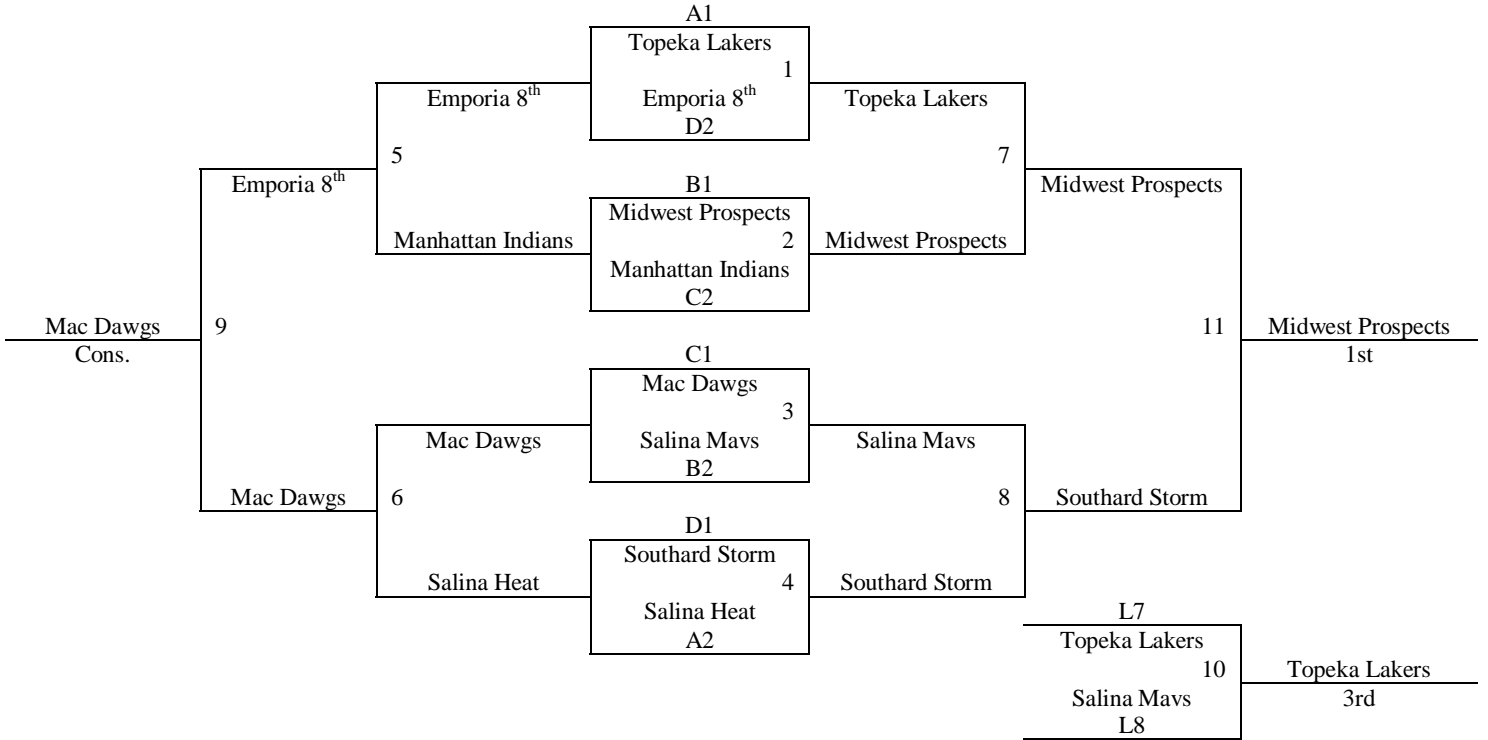

MAYB Winter Kickoff
Dec. 11th – 12th, 2010
7th/8th Grade Boys – Cont.

Bracket A