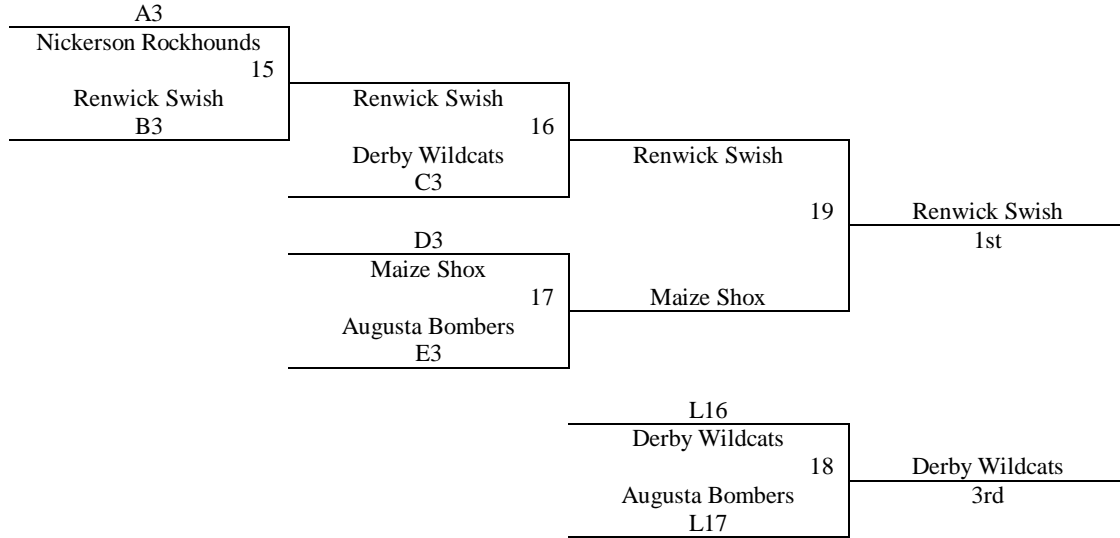

MAYB Winter Kickoff
Dec. 11th-12th, 2010
6th Grade Boys – Division I – Cont.

Bracket B – Div. I