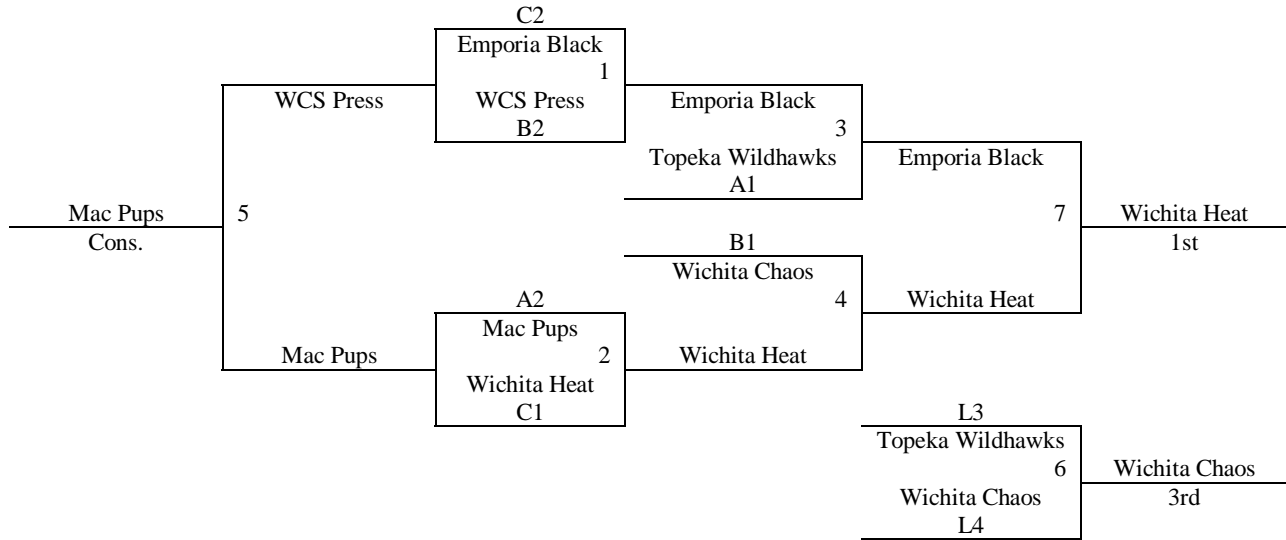

**MAYB Winter Kickoff
Dec. 11th-12th, 2010
5th Grade Boys –Cont.**

Bracket A