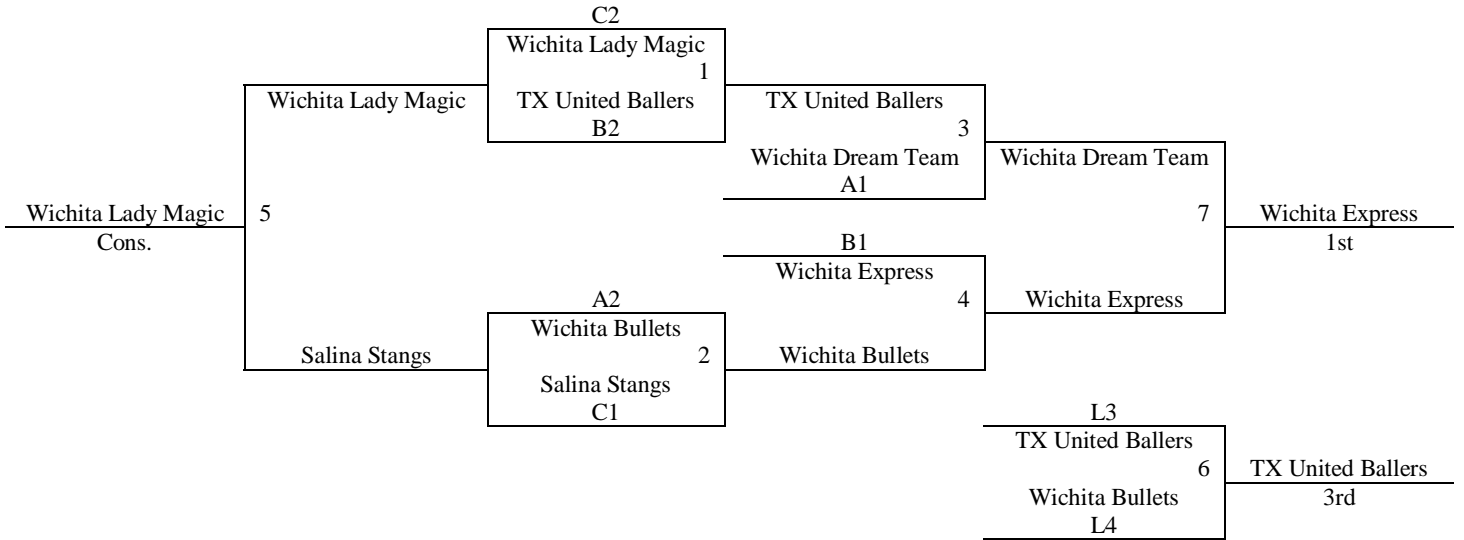

MAYB Winter Kickoff
Dec. 11th-12th, 2010
5th Grade Girls – Cont.

Bracket A