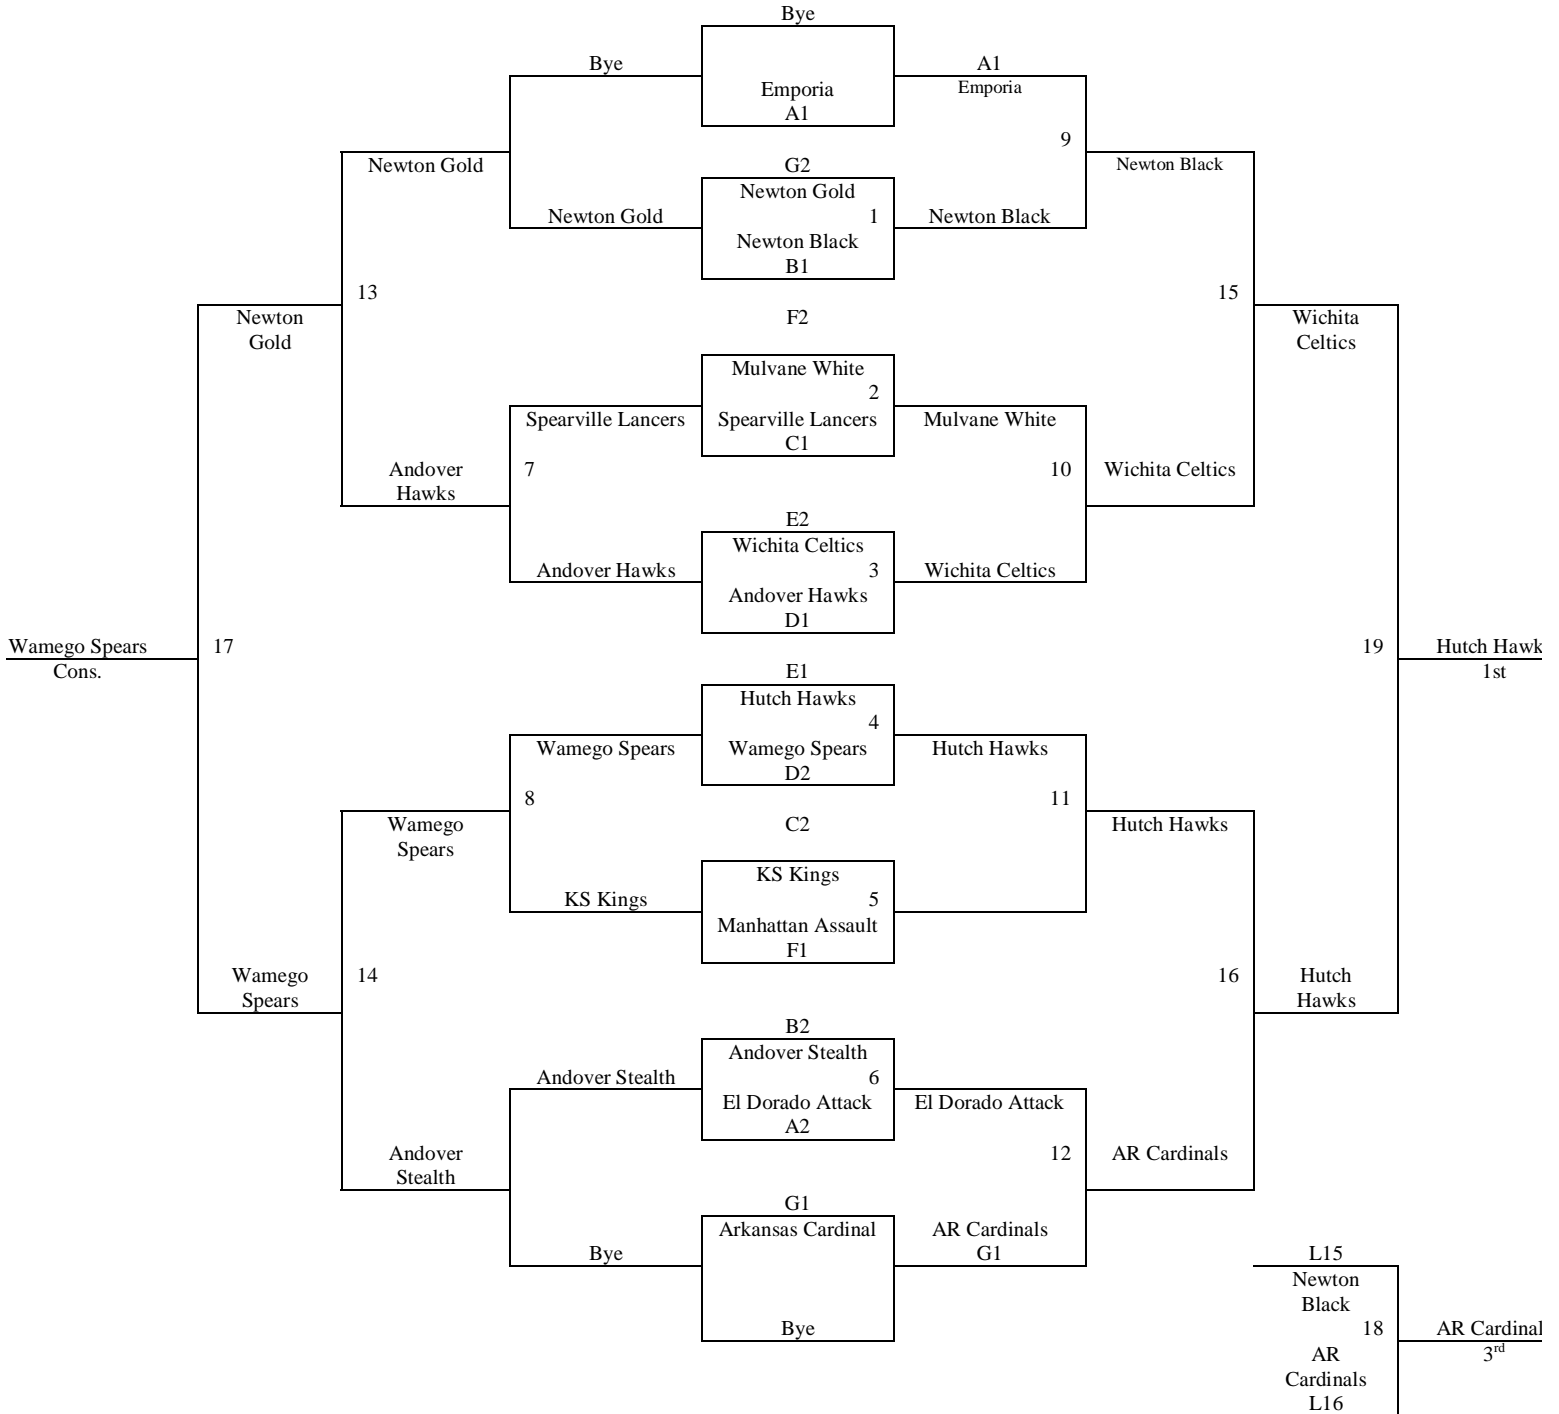

MAYB Winter Kickoff
Dec. 11th-12th, 2010
6th Grade Boys – Cont.
Bracket A – Division II