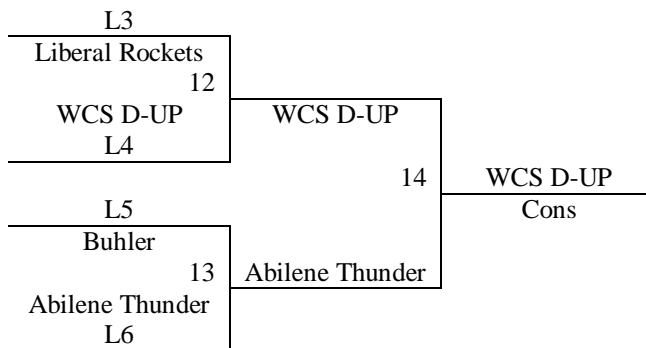

Bracket A Consolation