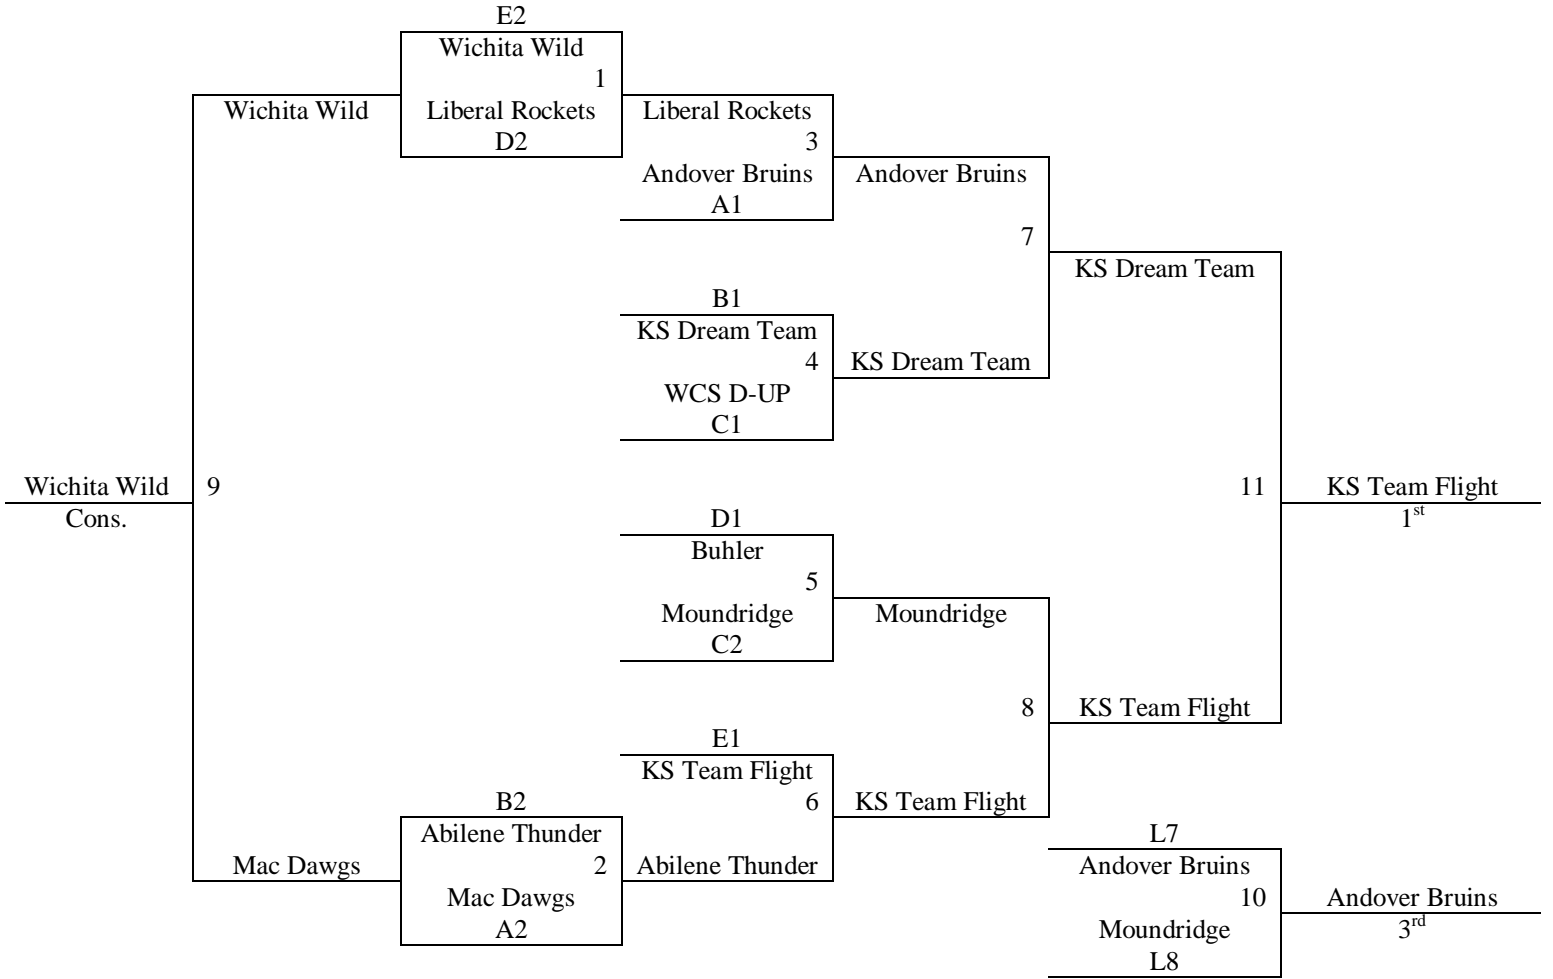

MAYB Winter Kickoff
Dec. 11th-12th, 2010
6th Grade Boys – Division I – Cont.

Bracket A – Div. I