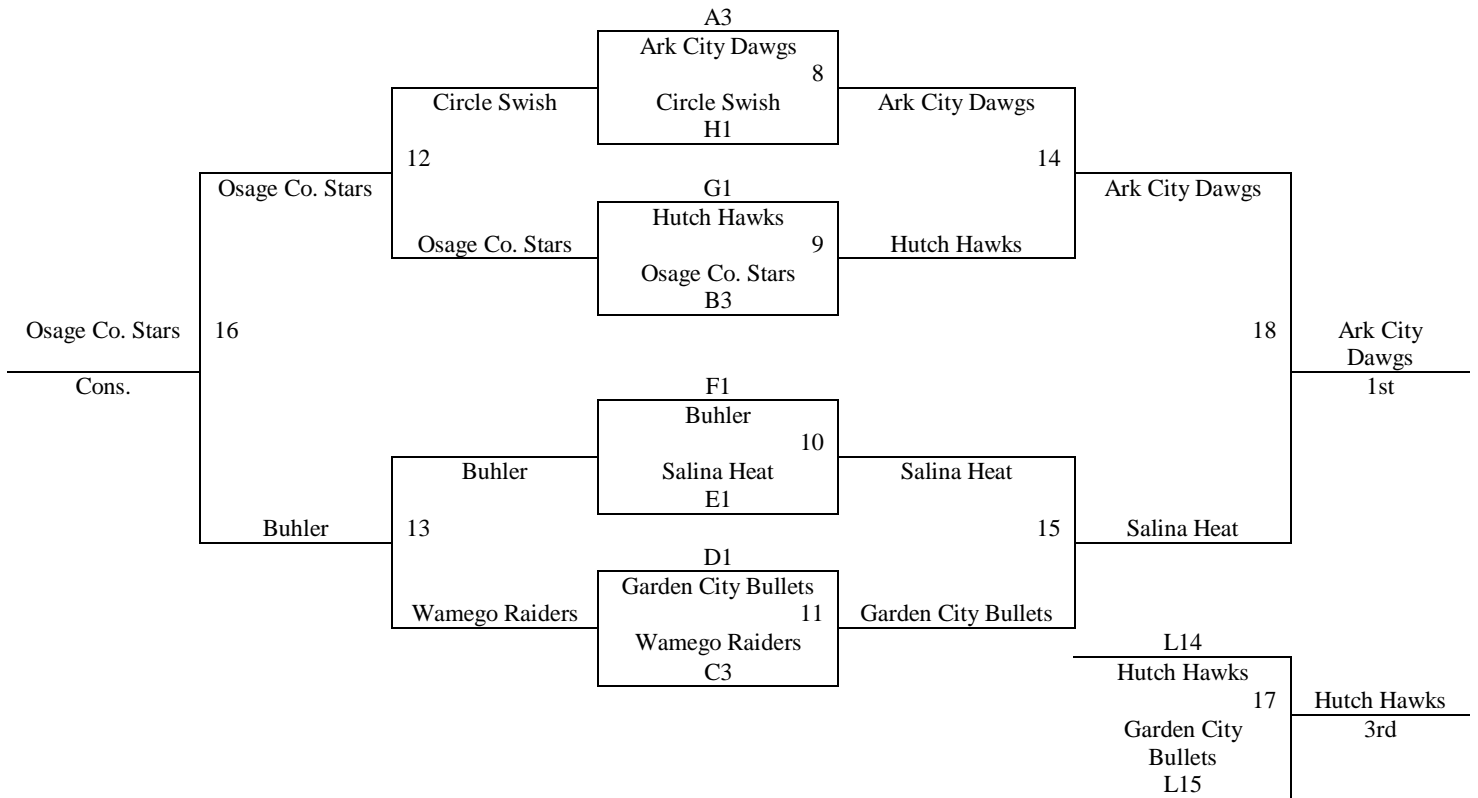

**MAYB Winter Kickoff
Dec. 11th-12th, 2010
5th Grade Boys –Cont.**

Bracket A

Bracket B