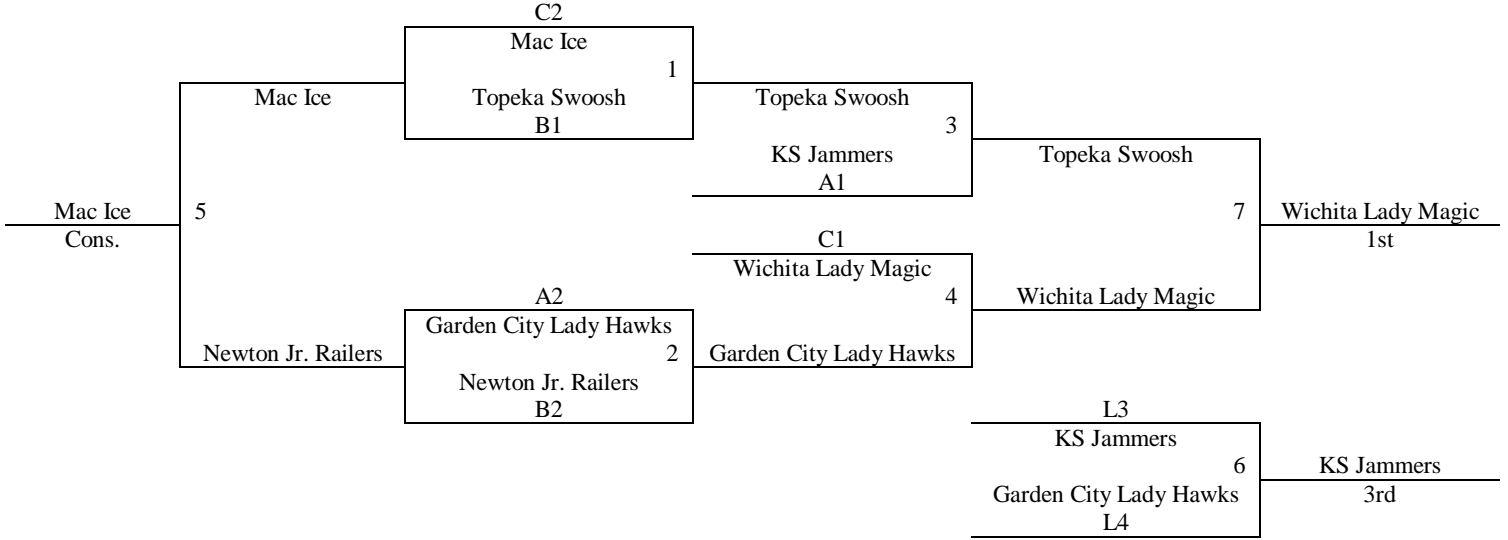

MAYB Winter Kickoff
Dec. 11th – 12th, 2010
4th Grade Girls

Bracket A