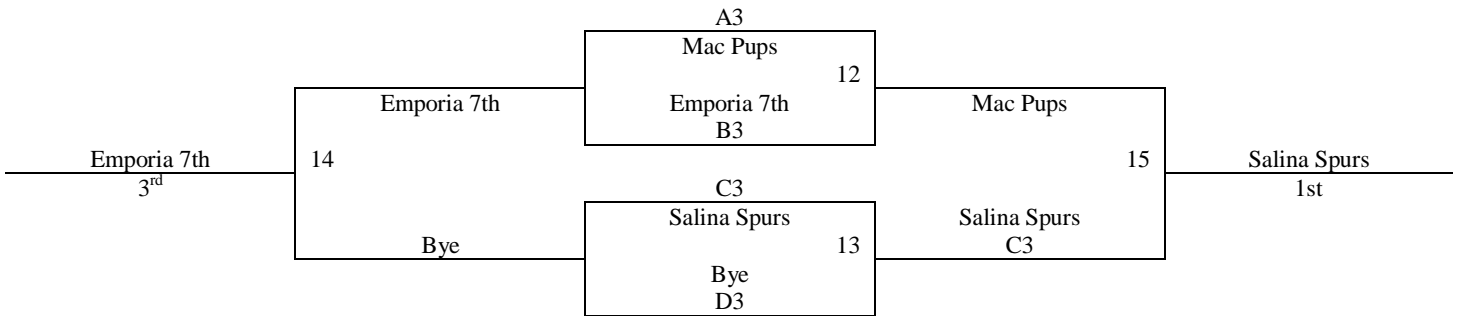

MAYB Winter Kickoff
Dec. 11th – 12th, 2010
7th/8th Grade Boys – Cont.

Bracket A

Bracket B