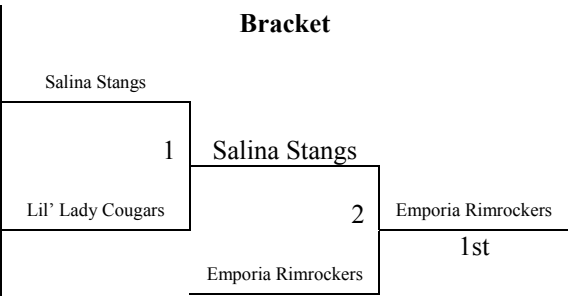

Hutchinson, KS
January 20, 2008
Played at Buhler High School
4th Grade Girls

Sunday Only

Pool A	W	L
1. Emporia Rimrockers	2	0
2. Lil' Lady Cougars	0	2
3. Salina Stangs	1	1

All Teams to Bracket
Court 1-3 = Buhler HS Main Gym
Court 4 = Buhler HS Old Gym

Sunday	Court 1	Court 2	Court 3	Court 4
8:00				
9:00			2-3	
10:00			--	
11:00			1-2	
12:00			--	
1:00			1-3	
2:00			--	
3:00			G1	
4:30			G2	

Buhler High School: 611 N. Main.