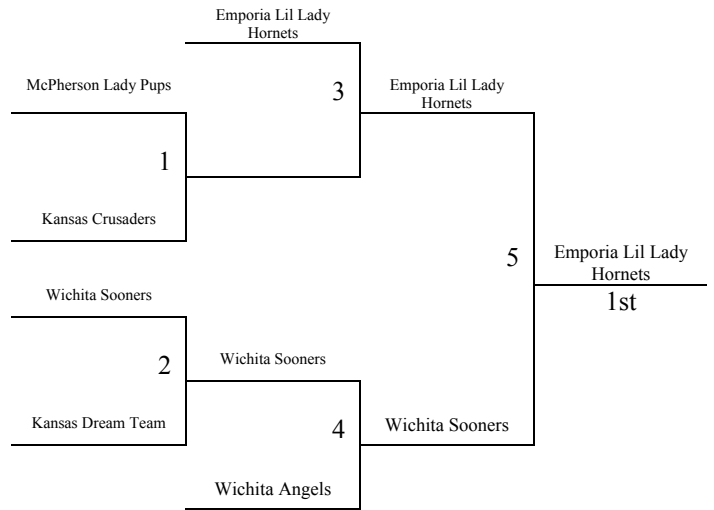

Hutchinson, KS
January 19-20, 2008
Played at Buhler High School
5th Grade Girls

Pool A	W	L	Pool B	W	L	Pool C	W	L
1. Emporia Lil Lady Hornets	2	0	4. Wichita Angels	2	0	7. Wichita Sooners	2	0
2. Kansas Dream Team	1	1	5. McPherson Lady Pups	1	1	8. Kansas Crusaders	1	1
3. Kansas Twisters	0	2	6. Newton Railers	0	2	9. Haysville Storm	0	2

All Teams to Bracket
Court 1-3 = Buhler HS Main Gym
Court 4 = Buhler HS Old Gym

Saturday	Court 1	Court 2	Court 3	Court 4
8:00				
9:00				
10:00				
11:00				
12:00				
1:00				
2:00	1-2	4-5	7-8	
3:00				
4:00	7-9	1-3	4-6	
5:00				
6:00	5-6	8-9	2-3	
7:00				
8:00				
9:00				
Sunday				
8:00				
9:00				
10:00		G2		
11:00	G1			
12:00	G8			
1:00	G3	G4		
2:00				
3:00	G9			
4:00	G5			
5:00				
6:00				

Bracket A