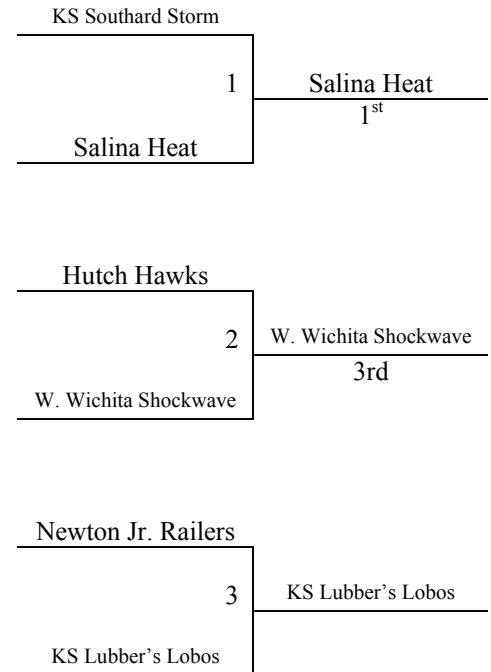

Hutchinson, KS
January 19-20, 2008
Played at Buhler High School
4th Grade Boys

Pool A	W	L	Pool B	W	L
1. KS Southard Storm	2	0	4. West Wichita Shockwave	1	1
2. Hutch Hawks	1	1	5. Salina Heat	2	0
3. Newton Jr. Railers	0	2	6. KS Lubber's Lobos	0	2

All teams to Bracket Games.

Court 1-3 = Buhler HS Main Gym
Court 4 = Buhler HS Old Gym

Saturday	Court 1	Court 2	Court 3	Court 4
8:00				
9:00				
10:00				
11:00				
12:00				
1:00				
2:00				
3:00	1-2	4-5		
4:00				
5:00	4-6	1-3		
6:00				
7:00	2-3	5-6		
8:00				
9:00				
Sunday				
8:00				
9:00				G3
10:00				
11:00				
12:00				
1:00				G2
2:00				
3:00				G1
4:00				
5:00				
6:00				

Buhler High School: 611 N. Main.