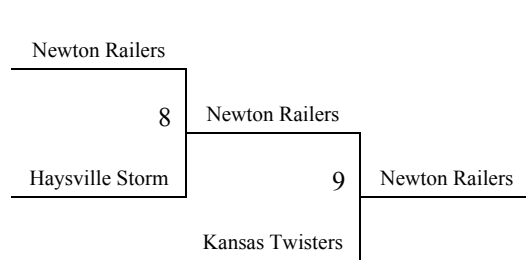

Bracket B

Buhler High School: 611 N. Main.