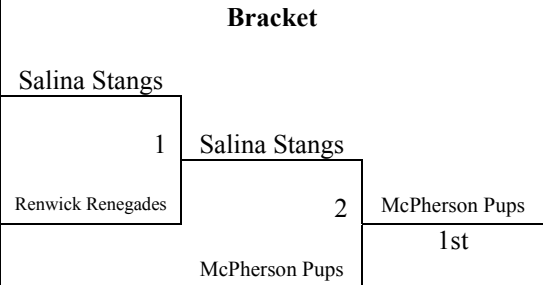

Buhler High School: 611 N. Main.

1st – Salina Stangs
 2nd – Garden City Lady Hawks
 3rd – Wichita Shockers

Hutchinson, KS
January 19, 2008
 Played at Buhler High School
7th Grade Girls

Saturday Only

Pool A	W	L
1. Renwick Renegades	0	2
2. Salina Stangs – 7 th	1	1
3. McPherson Pups	2	0

All Teams to Bracket
 Court 1-3 = Buhler HS Main Gym
 Court 4 = Buhler HS Old Gym

Saturday	Court 1	Court 2	Court 3	Court 4
8:00			--	--
9:00			1-2	--
10:00			--	--
11:00			1-3	--
12:00			--	--
1:00			--	2-3
2:00			--	--
3:00			--	G1
4:00			--	--
5:00			--	G2
6:00				
7:00				
8:00				
9:00				