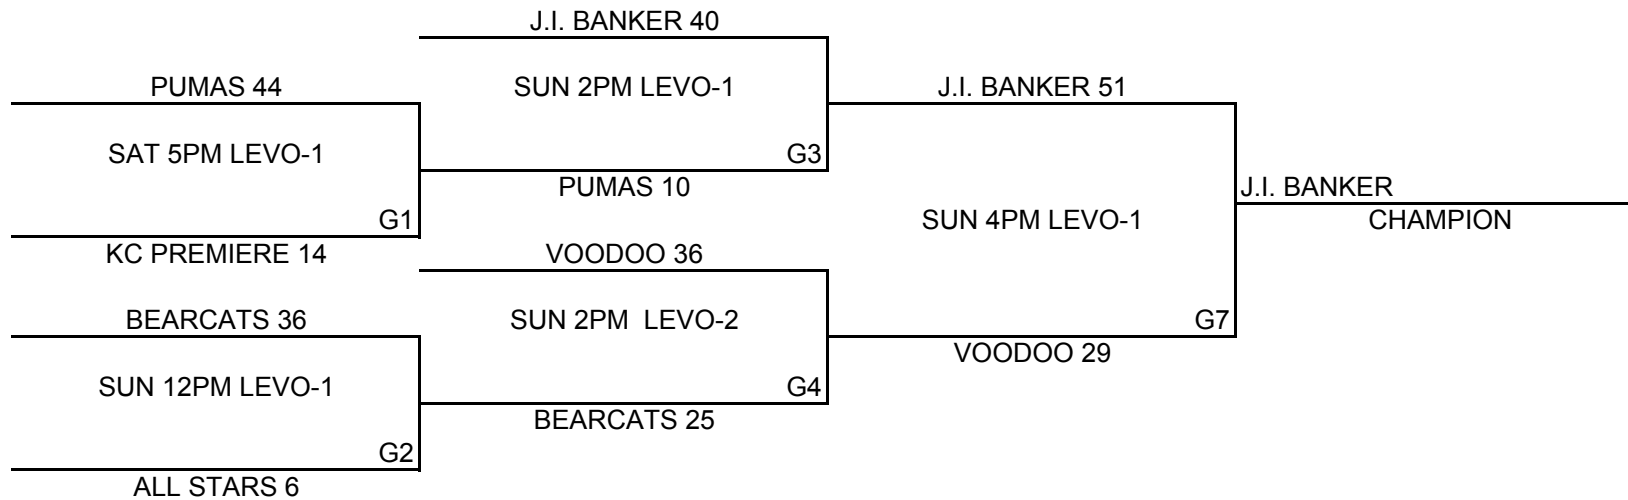

TIEBREAKER FORMAT:
 HEAD TO HEAD RESULT
 POINT SPREAD (MAX 15)
 DEF. POINTS ALLOWED

K C PREMIERE / MAYB BASKETBALL TOURNAMENT

7TH GRADE GIRLS DIVISION

POOL A

- (1) J.I.BANKER
- (2) KC PREMIERE
- (3) MO BEARCATS

<u>W</u>	<u>L</u>
II	
	II
I	I

POOL B

- (1) TOPEKA VOODOO
- (2) KC PUMAS
- (3) W.S. ALL STARS

<u>W</u>	<u>L</u>
II	
I	I
	II

POOL PLAY SCHEDULE

1A	VS	2A	SAT	10AM	LEVO-1	69-14
1B	VS	2B	SAT	10AM	LEVO-2	37-27
1A	VS	3A	SAT	12PM	LEVO-1	62-21
1B	VS	3B	SAT	12PM	LEVO-2	71-2
2A	VS	3A	SAT	2PM	LEVO-1	21-46
2B	VS	3B	SAT	2PM	LEVO-2	44-6

CHAMPIONSHIP ROUND

TIEBREAKER FORMAT:
 HEAD TO HEAD RESULT
 POINT SPREAD (MAX 15)
 DEF. POINTS ALLOWED

KC Premiere MAYB Basketball Tourney

7TH GRADE BOYS DIVISION

W _____ L

- (1) BODE PATRIOTS
- (2) KC PREMIERE-RED
- (3) KC PREMIERE-BLACK
- (4) KC KINGS

III	
	II
I	I
I	II

SCHEDULE

(1)	VS	(2)	SAT	4 PM	LEVO 1	<table border="1"><tr><td>69</td><td>18</td></tr></table>	69	18
69	18							
(3)	VS	(4)	SAT	4 PM	LEVO 2	<table border="1"><tr><td>51</td><td>33</td></tr></table>	51	33
51	33							
(2)	VS	(4)	SAT	6 PM	LEVO 1	<table border="1"><tr><td>31</td><td>33</td></tr></table>	31	33
31	33							
(1)	VS	(3)	SAT	6 PM	LEVO 2	<table border="1"><tr><td>39</td><td>38</td></tr></table>	39	38
39	38							
(1)	VS	(4)	SUN	12 PM	LEVO 2	<table border="1"><tr><td>50</td><td>40</td></tr></table>	50	40
50	40							