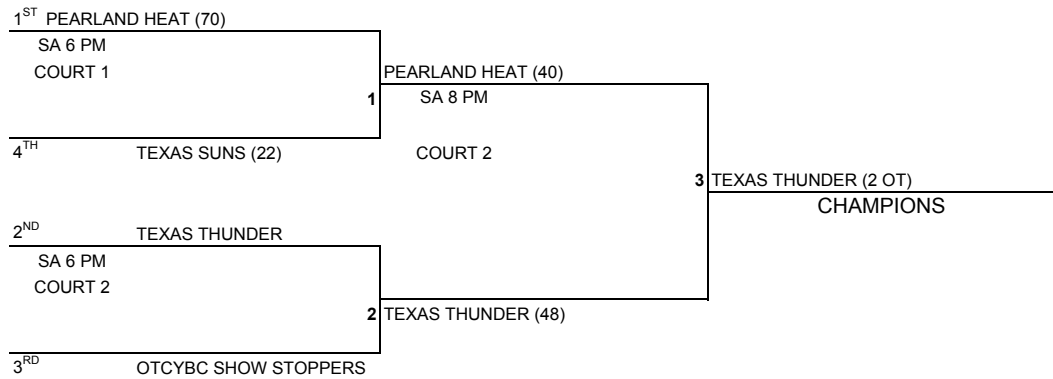

**MAYB HOUSTON CHRISTMAS CLASSIC
BOYS 5TH/6TH**

Rev. 02

MANVEL HIGH SCHOOL - 19601 HWY 6 - MANVEL, TX 77578 (Near Hwy 288 on Hwy 6)

DECEMBER 15, 2007 (SATURDAY ONLY)

	WINS	LOSSES
1. TEXAS SUNS	0	3
2. PEARLAND HEAT 6TH	3	0
3. OTCYBC SHOW STOPPERS	1	2
4. TEXAS THUNDER	2	1

Pool Play

	Team	Score	Day	Time	Location
Game 1	1 v 2	10 - 48	SA	12 NOON	COURT 1
Game 2	3 v 4	17 - 76	SA	12 NOON	COURT 2
Game 3	1 v 3	36 - 37	SA	2:00 PM	COURT 1
Game 4	2 v 4	59 - 43	SA	2:00 PM	COURT 2
Game 5	1 v 4	14 - 60	SA	4:00 PM	COURT 1
Game 6	2 v 3	71 - 14	SA	4:00 PM	COURT 2

Bracket Play (SINGLE GAME ELIMINATION)