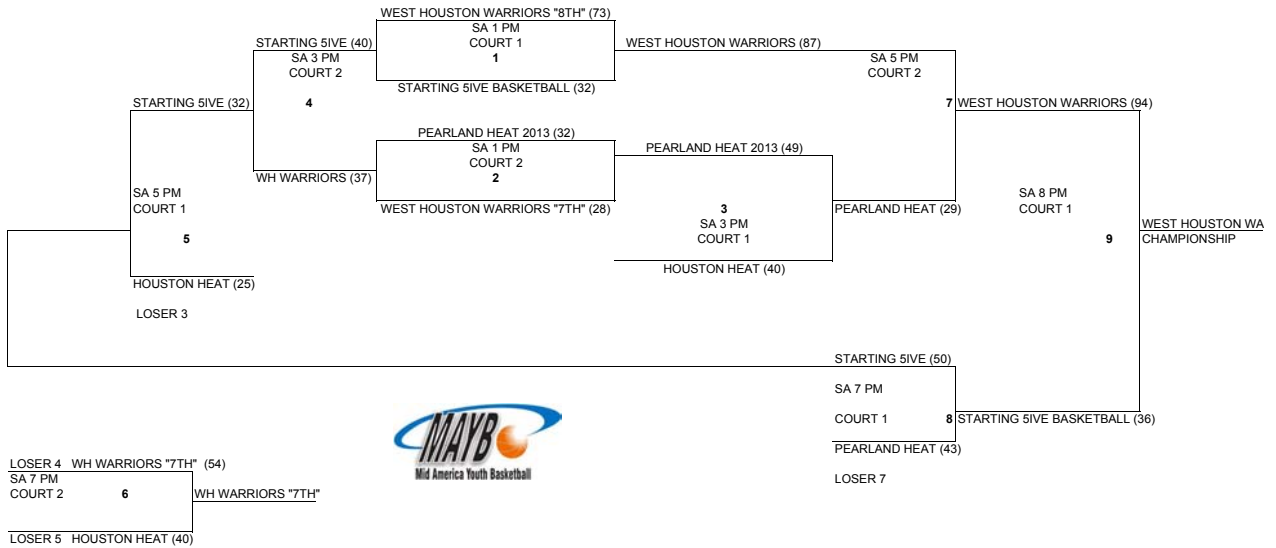

**MAYB HOUSTON CHRISTMAS CLASSIC
BOYS 7TH/8TH**

MANVEL HIGH SCHOOL - 19601 HWY 6 - MANVEL, TX 77578 (Near Hwy 288 on Hwy 6)

Rev. 01

DECEMBER 15, 2007 (SATURDAY ONLY)

Trophies awarded to 1st and 2nd place.