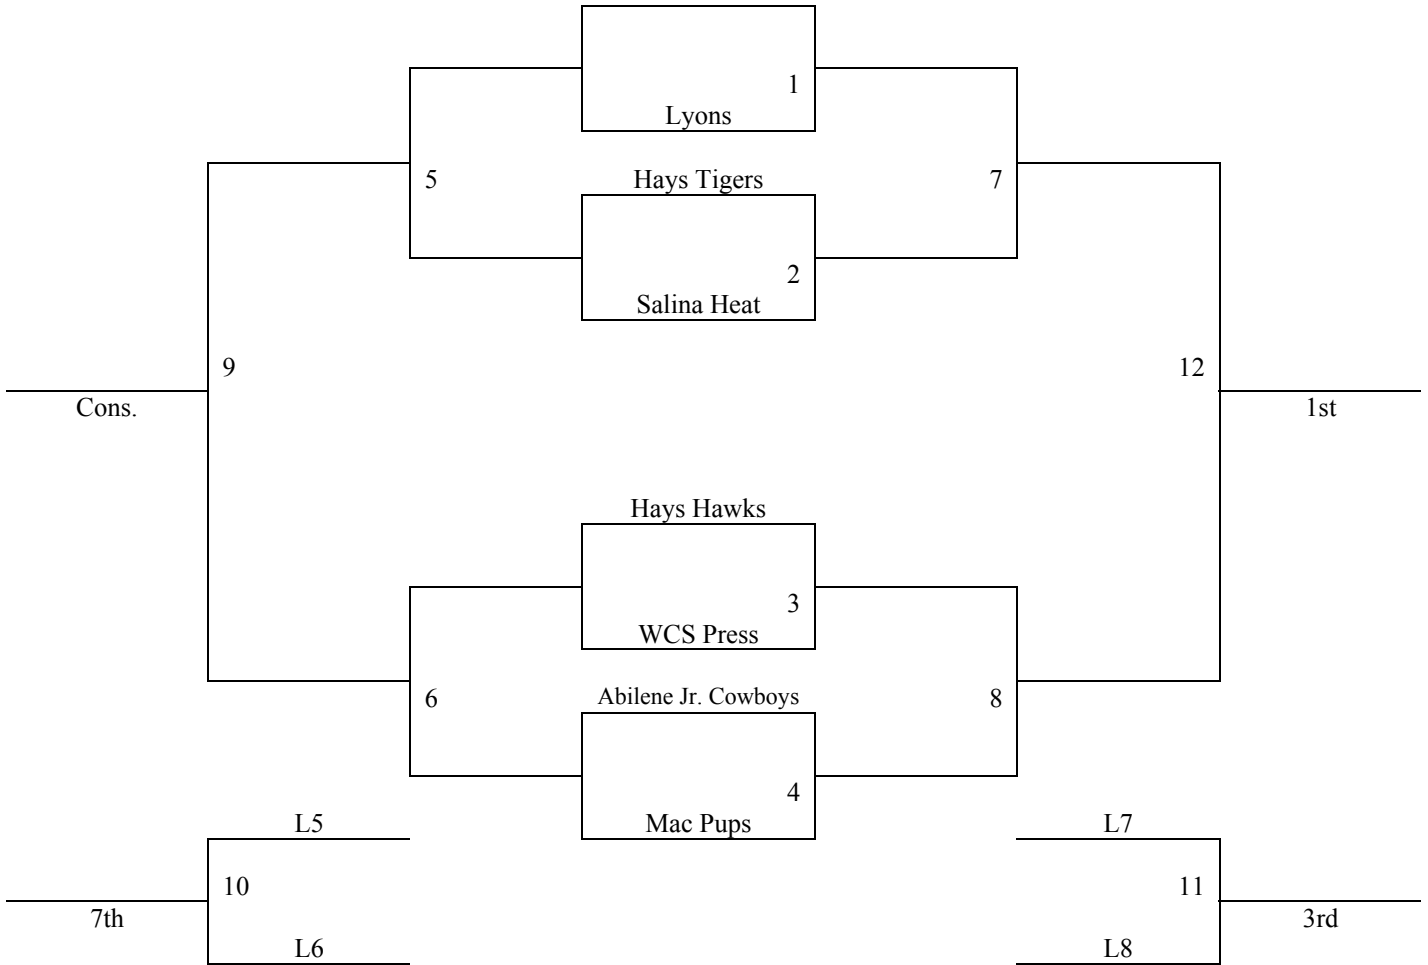

Salina, KS - MAYB

Jan. 9-10, 2010

4th/5th Grade Boys

WCS – 5th

Saturday	KWU 1	SMS
8:00	-	-
9:00	-	G4
10:00	-	-
11:00	G3	G1
12:00	-	-
1:00	-	-
2:00	G2	G8
3:00	-	G6
4:00	G5	-
5:00	-	G7
6:00	-	-
7:00	-	-
8:00	-	-
9:00	-	-

Sunday	SC 1	SC 2
8:00	-	-
9:00	G9	G10
10:00	-	-
11:00	-	-
12:00	G12	G11
1:00	-	-
2:00	-	-
3:00	-	-
4:00	-	-
5:00	-	-

SC 1-2 = Salina Central High School – 650 E. Crawford St. – Salina, KS 67401

KWU 1 = Kansas Wesleyan University Old Gym – 100 E Claflin Ave

SMS = South Middle School – 2040 S. 5th St. – (1 min. S. of KW)