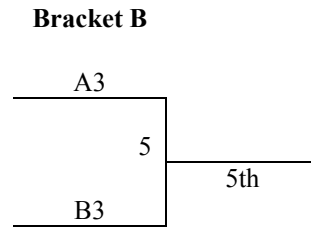

SC 1-2 = Salina Central High School – 650 E. Crawford St. – Salina, KS 67401

KWU 1 = Kansas Wesleyan University Old Gym – 100 E Claflin Ave

SMS = South Middle School – 2040 S. 5th St. – (1 min. S. of KW)

Top 2 teams in each pool to Bracket A, others to Bracket B.
Tie Breaker – coin flip to determine seed

| Saturday | KWU 1 | SMS | SC 1 | SC 2 |
|-----------------|--------------|------------|-------------|-------------|
| 8:00 | 2-3 | 4-5 | | |
| 9:00 | - | - | | |
| 10:00 | 1-2 | 4-6 | | |
| 11:00 | - | - | | |
| 12:00 | 5-6 | 1-3 | | |
| 1:00 | - | - | | |
| 2:00 | - | - | | |
| 3:00 | - | - | | |
| 4:00 | - | - | | |
| 5:00 | - | - | | |
| 6:00 | - | - | | |
| 7:00 | - | - | | |
| 8:00 | - | - | | |
| 9:00 | - | - | | |
| | | | | |
| Sunday | KWU 1 | SMS | SC 1 | SC 2 |
| 8:00 | - | - | G1 | G2 |
| 9:00 | G5 | - | - | - |
| 10:00 | - | - | G3 | G4 |
| 11:00 | - | - | - | - |
| 12:00 | - | - | - | - |
| 1:00 | - | - | - | - |
| 2:00 | - | - | - | - |
| 3:00 | - | - | - | - |
| 4:00 | - | - | - | - |
| 5:00 | - | - | - | - |
| | | | | |