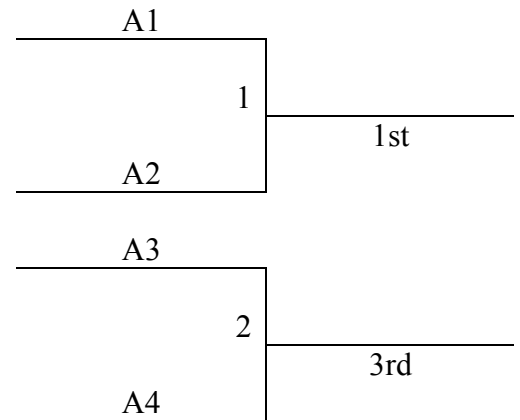

Salina, KS - MAYB
Jan. 9-10, 2010
5th Grade Girls

Pool A	W	L
1. Abilene Triple Threat		
2. McPherson Lady Pups		
3. Salina Stangs		
4. Hays Runnin' Rebels		

All teams to bracket
Tie Breaker – 2 way – head to head – 3 way – coin flip

Saturday	KWU 1	SMS	SC 1	SC 2
8:00	-	-	-	-
9:00	-	-	-	-
10:00	-	-	-	-
11:00	-	-	-	-
12:00	-	-	-	-
1:00	-	-	-	-
2:00	-	-	-	-
3:00	-	-	-	-
4:00	-	-	-	-
5:00	-	-	-	-
6:00	1-2	3-4	-	-
7:00	-	-	-	-
8:00	1-3	2-4	-	-
9:00	-	-	-	-
Sunday	KWU 1	SMS	SC 1	SC 2
8:00	-	-	-	-
9:00	-	-	-	-
10:00	1-4	-	-	-
11:00	2-3	-	-	-
12:00	-	-	-	-
1:00	-	-	-	-
2:00	-	-	G1	G2
3:00	-	-	-	-
4:00	-	-	-	-
5:00	-	-	-	-

SC 1-2 = Salina Central High School – 650 E. Crawford St. – Salina, KS 67401
KWU 1 = Kansas Wesleyan University Old Gym – 100 E Claflin Ave
SMS = South Middle School – 2040 S. 5th St. – (1 min. S. of KW)