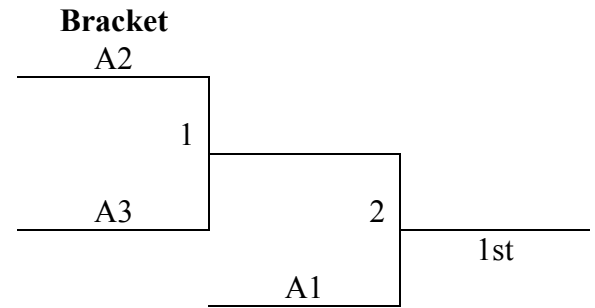

Salina, KS - MAYB
Jan. 9-10, 2010
7th Grade Girls

Pool A	W	L
1. Salina Lady Cougars		
2. McPherson Lady Pups		
3. GC Lady Hawks		

All teams to bracket
Tie Breaker – 2 way – head to head – 3 way – coin flip

Saturday	KWU 1	SC 1	SC 2
8:00	-	-	-
9:00	-	-	-
10:00	-	-	-
11:00	-	-	-
12:00	-	-	-
1:00	-	-	-
2:00	-	-	-
3:00	-	-	-
4:00	-	-	-
5:00	1-2	-	-
6:00	-	-	-
7:00	-	-	2-3
8:00	-	-	-
9:00	-	-	1-3
Sunday	KWU 1	SC 1	SC 2
8:00	-	-	-
9:00	-	-	-
10:00	-	-	-
11:00	-	-	-
12:00	G1	-	-
1:00	-	-	-
2:00	G2	-	-
3:00	-	-	-
4:00	-	-	-
5:00	-	-	-

SC 1-2 = Salina Central High School – 650 E. Crawford St. – Salina, KS 67401
KWU 1 = Kansas Wesleyan University Old Gym – 100 E Claflin Ave
SMS = South Middle School – 2040 S. 5th St. – (1 min. S. of KW)