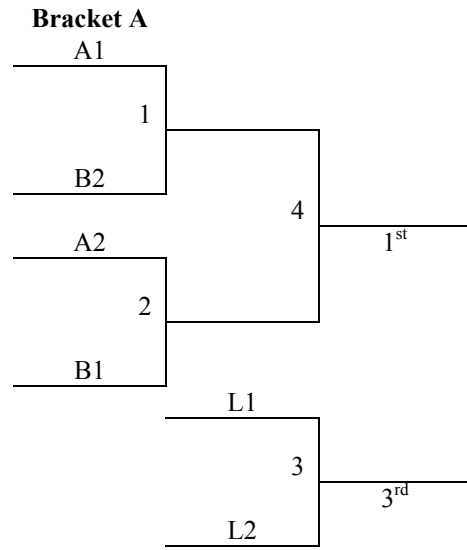

Top 2 teams in each pool to Bracket A, others to Bracket B.
Tie Breaker – coin flip to determine seed

| Saturday | KWU 1 | SMS | SC 1 | SC 2 |
|-----------------|--------------|------------|-------------|-------------|
| 8:00 | 2-3 | 4-5 | | |
| 9:00 | - | - | | |
| 10:00 | 1-2 | 4-6 | | |
| 11:00 | - | - | | |
| 12:00 | 5-6 | 1-3 | | |
| 1:00 | - | - | | |
| 2:00 | - | - | | |
| 3:00 | - | - | | |
| 4:00 | - | - | | |
| 5:00 | - | - | | |
| 6:00 | - | - | | |
| 7:00 | - | - | | |
| 8:00 | - | - | | |
| 9:00 | - | - | | |
| | | | | |
| Sunday | KWU 1 | SMS | SC 1 | SC 2 |
| 8:00 | - | - | G1 | G2 |
| 9:00 | G5 | - | - | - |
| 10:00 | - | - | G3 | G4 |
| 11:00 | - | - | - | - |
| 12:00 | - | - | - | - |
| 1:00 | - | - | - | - |
| 2:00 | - | - | - | - |
| 3:00 | - | - | - | - |
| 4:00 | - | - | - | - |
| 5:00 | - | - | - | - |
| | | | | |