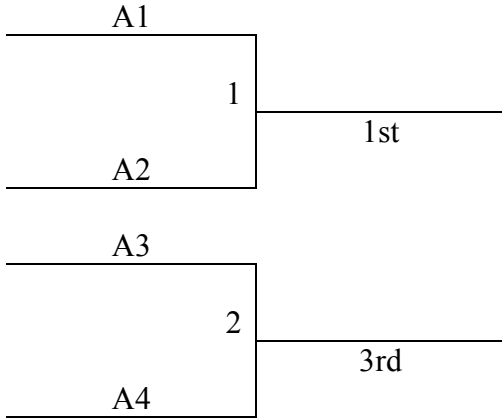

Salina, KS - MAYB
Jan. 9-10, 2010
6th Grade Girls

Pool A	W	L
1. Salina Lady Cougars		
2. Salina Stangs		
3. McPherson Lady Pups		
4. Salina Juice		

All teams to bracket
Tie Breaker – 2 way – head to head – 3 way – coin flip

Saturday	KWU 1	SMS	SC 1	SC 2
8:00	-	-	-	-
9:00	-	-	-	-
10:00	-	-	-	-
11:00	-	-	-	-
12:00	-	-	-	-
1:00	-	-	-	-
2:00	-	-	-	-
3:00	-	-	-	-
4:00	-	-	-	-
5:00	-	-	-	-
6:00	-	-	-	-
7:00	1-2	3-4	-	-
8:00	-	-	-	-
9:00	1-3	2-4	-	-
Sunday	KWU 1	SMS	SC 1	SC 2
8:00	-	-	-	-
9:00	-	-	-	-
10:00	-	-	-	-
11:00	-	-	1-4	2-3
12:00	-	-	-	-
1:00	-	-	-	-
2:00	-	-	-	-
3:00	-	-	-	G2
4:00	-	-	-	G1
5:00	-	-	-	-

SC 1-2 = Salina Central High School – 650 E. Crawford St. – Salina, KS 67401
KWU 1 = Kansas Wesleyan University Old Gym – 100 E Claflin Ave
SMS = South Middle School – 2040 S. 5th St. – (1 min. S. of KW)