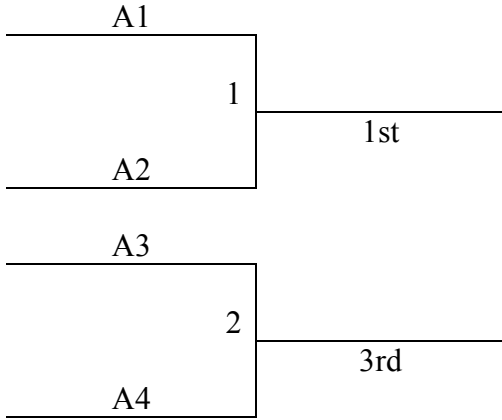

Round Robin Tournament – Best Record Wins

Tie Breaker – 2 way tie – head to head

3 way tie – Point spread +/-15pts

| Saturday | KWU 1 | SC 1 | SC 2 |
|-----------------|--------------|-------------|-------------|
| 8:00 | - | - | - |
| 9:00 | 1-4 | - | - |
| 10:00 | - | - | - |
| 11:00 | - | - | - |
| 12:00 | - | - | - |
| 1:00 | - | - | - |
| 2:00 | - | - | - |
| 3:00 | - | - | - |
| 4:00 | - | - | - |
| 5:00 | - | - | - |
| 6:00 | - | 3-5 | - |
| 7:00 | - | 1-2 | - |
| 8:00 | - | 3-4 | - |
| 9:00 | - | 2-5 | - |
| | | | |
| Sunday | KWU 1 | SC 1 | SC 2 |
| 8:00 | - | - | - |
| 9:00 | - | - | - |
| 10:00 | - | - | - |
| 11:00 | - | - | - |
| 12:00 | - | - | - |
| 1:00 | 2-3 | 4-5 | - |
| 2:00 | - | - | - |
| 3:00 | - | 1-5 | - |
| 4:00 | - | 2-4 | - |
| 5:00 | - | 1-3 | - |
| | | | |

All teams to bracket
Tie Breaker – 2 way – head to head – 3 way – coin flip

| Saturday | KWU 1 | SMS | SC 1 | SC 2 |
|-----------------|--------------|------------|-------------|-------------|
| 8:00 | - | - | - | - |
| 9:00 | - | - | - | - |
| 10:00 | - | - | - | - |
| 11:00 | - | - | - | - |
| 12:00 | - | - | - | - |
| 1:00 | 1-2 | 3-4 | - | - |
| 2:00 | - | - | - | - |
| 3:00 | 2-3 | - | - | - |
| 4:00 | - | 1-4 | - | - |
| 5:00 | - | - | - | - |
| 6:00 | - | - | - | 2-4 |
| 7:00 | - | - | - | - |
| 8:00 | - | - | - | 1-3 |
| 9:00 | - | - | - | - |
| | | | | |
| Sunday | KWU 1 | SMS | SC 1 | SC 2 |
| 8:00 | - | - | - | - |
| 9:00 | - | - | - | - |
| 10:00 | - | - | - | - |
| 11:00 | - | - | - | - |
| 12:00 | - | - | - | - |
| 1:00 | - | - | - | G2 |
| 2:00 | - | - | - | - |
| 3:00 | G1 | - | - | - |
| 4:00 | - | - | - | - |
| 5:00 | - | - | - | - |
| | | | | |