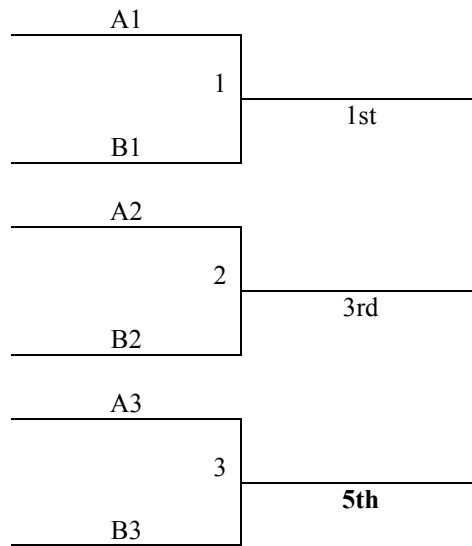

Seed from Pool will determine seed of bracket game
Tie Breaker – 2 way – head to head – 3 way – +/- 15 points

Saturday	SC HS 1	SC HS 2
8:00	-	-
9:00	-	-
10:00	1-3	4-6
11:00	-	-
12:00	5-6	2-3
1:00	-	-
2:00	-	1-2
3:00	-	4-5
4:00	-	Open
5:00	-	G2
6:00	G1	G3
7:00	-	-
8:00	-	-
9:00	-	-

Seed from Pool will determine seed of bracket game
Tie Breaker – 2 way – head to head – 3 way – +/- 15 points

Saturday	SC HS 1	SC HS 2
8:00	-	-
9:00	1-2	4-6
10:00	-	-
11:00	-	1-3
12:00	-	-
1:00	-	4-5
2:00	2-3	-
3:00	-	-
4:00	5-6	Open
5:00	-	-
6:00	-	-
7:00	-	G3
8:00	G1	G2
9:00		