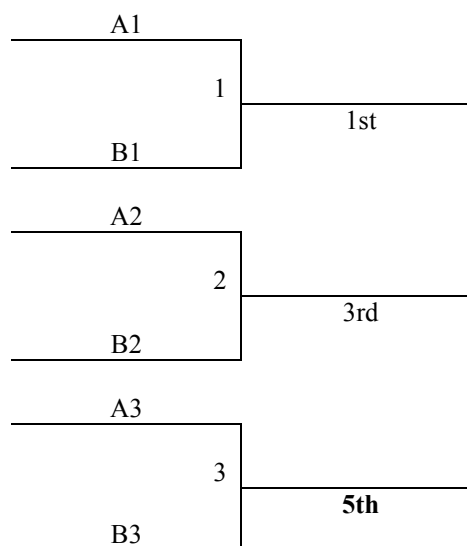

Salina, KS - MAYB
November 20, 2010
5th/6th Grade Girls

Pool A	W	L	Pool B	W	L
1. Salina Stangs			4. Salina Swoosh		
2. Plainville Cardinals			5. Garden City Fury		
3. KS Dream Team			6. Wichita Xpress		

Seed from Pool will determine seed of bracket game
Tie Breaker – 2 way – head to head – 3 way – +/- 15 points

Saturday	SC HS 1	SC HS 2
8:00	-	-
9:00	-	-
10:00	1-3	4-6
11:00	-	-
12:00	5-6	2-3
1:00	-	-
2:00	-	1-2
3:00	-	4-5
4:00	-	Open
5:00	-	G2
6:00	G1	G3
7:00	-	-
8:00	-	-
9:00	-	-

Seed from Pool will determine seed of bracket game
Tie Breaker – 2 way – head to head – 3 way – +/- 15 points

Saturday	SC HS 1	SC HS 2
8:00	-	-
9:00	1-2	4-6
10:00	-	-
11:00	-	1-3
12:00	-	-
1:00	-	4-5
2:00	2-3	-
3:00	-	-
4:00	5-6	Open
5:00	-	-
6:00	-	-
7:00	-	G3
8:00	G1	G2
9:00		