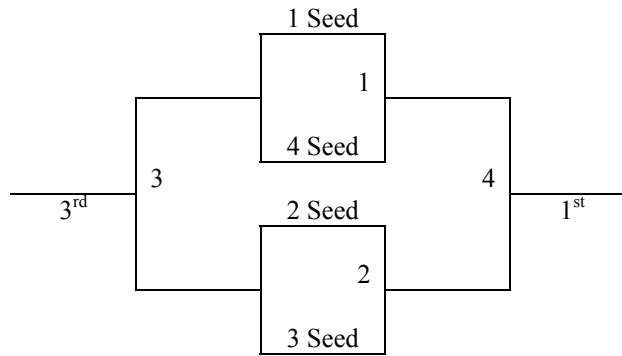

Hutch MAYB
December 5-6

4th Grade Boys

	W	L
1. WCS Press		
2. Buhler Crusaders		
3. Hutch Hawks		
4. Wichita Force		

Saturday	JV Court
8:00	
9:00	
10:00	
11:00	
12:00	
1:00	
2:00	
3:00	
4:00	
5:00	
6:00	1-2
7:00	3-4
8:00	
9:00	1-3
Sunday	
8:00	2-4
9:00	
10:00	2-3
11:00	1-4
12:00	
1:00	G1
2:00	G2
3:00	
4:00	G3
5:00	G4

Hutch MAYB
December 5-6

6th Grade Boys

POOL A	W	L	POOL B	W	L
1. Mac Dawgs			4. Team Patriots		
2. Salina Mavericks			5. Liberal Hawks		
3. Wichita Eagles			6. Hutch Hawks		

Saturday	JV Court	SAC 2
8:00		
9:00		
10:00		
11:00		
12:00		
1:00		
2:00		
3:00		1-2
4:00		4-5
5:00		1-3
6:00		4-6
7:00		2-3
8:00		
9:00		5-6
Sunday		
8:00		
9:00	G3	
10:00		
11:00		
12:00	G2	
1:00		
2:00		
3:00	G1	
4:00		
5:00		
6:00		

Hutch MAYB
December 5-6

7-8th Grade Boys

	W	L
1. World Class Sports		
2. McPherson Jr. Pups		
3. Salina Hawks		
4. Wichita Blue Devils		

Saturday	SAC 1
8:00	1-2
9:00	
10:00	3-4
11:00	
12:00	1-3
1:00	
2:00	2-4
3:00	
4:00	1-4
5:00	2-3
6:00	
7:00	
8:00	
9:00	
10:00	
Sunday	
8:00	G1
9:00	G2
10:00	
11:00	
12:00	G3
1:00	G4
2:00	
3:00	
4:00	
5:00	
6:00	