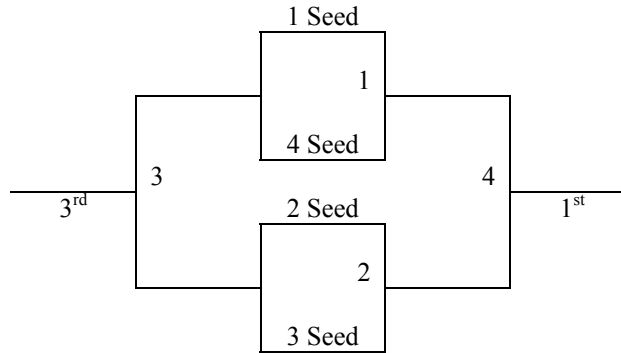

Hutch MAYB
December 5-6

3rd Grade Boys

	W	L
1. Kansas Seminoles		
2. Reno Co. Rush		
3. WCS Bombers		
4. WCS 3 rd Grade		
5. Wichita Gamerz		

Saturday	JV Court
8:00	1-2
9:00	3-4
10:00	1-5
11:00	2-3
12:00	4-5
1:00	1-3
2:00	2-4
3:00	3-5
4:00	1-4
5:00	2-5
6:00	
7:00	
8:00	
9:00	
Sunday	
8:00	
9:00	
10:00	
11:00	
12:00	
1:00	
2:00	
3:00	
4:00	
5:00	
6:00	

Hutch MAYB
December 5-6

4th Grade Boys

	W	L
1. WCS Press		
2. Buhler Crusaders		
3. Hutch Hawks		
4. Wichita Force		

Saturday	JV Court
8:00	
9:00	
10:00	
11:00	
12:00	
1:00	
2:00	
3:00	
4:00	
5:00	
6:00	1-2
7:00	3-4
8:00	
9:00	1-3
Sunday	
8:00	2-4
9:00	
10:00	2-3
11:00	1-4
12:00	
1:00	G1
2:00	G2
3:00	
4:00	G3
5:00	G4