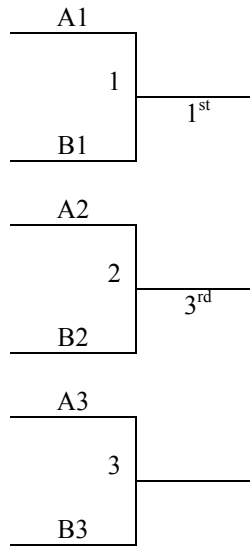

Hutch MAYB
December 5-6

3rd Grade Boys

	W	L
1. Kansas Seminoles		
2. Reno Co. Rush		
3. WCS Bombers		
4. WCS 3 rd Grade		
5. Wichita Gamerz		

Saturday	JV Court
8:00	1-2
9:00	3-4
10:00	1-5
11:00	2-3
12:00	4-5
1:00	1-3
2:00	2-4
3:00	3-5
4:00	1-4
5:00	2-5
6:00	
7:00	
8:00	
9:00	
Sunday	
8:00	
9:00	
10:00	
11:00	
12:00	
1:00	
2:00	
3:00	
4:00	
5:00	
6:00	

Hutch MAYB
December 5-6

4th Grade Boys

	W	L
1. WCS Press		
2. Buhler Crusaders		
3. Hutch Hawks		
4. Wichita Force		

Saturday	JV Court
8:00	
9:00	
10:00	
11:00	
12:00	
1:00	
2:00	
3:00	
4:00	
5:00	
6:00	1-2
7:00	3-4
8:00	
9:00	1-3
Sunday	
8:00	2-4
9:00	
10:00	2-3
11:00	1-4
12:00	
1:00	G1
2:00	G2
3:00	
4:00	G3
5:00	G4

Hutch MAYB
December 5-6

6th Grade Boys

POOL A	W	L	POOL B	W	L
1. Mac Dawgs			4. Team Patriots		
2. Salina Mavericks			5. Liberal Hawks		
3. Wichita Eagles			6. Hutch Hawks		

Saturday	JV Court	SAC 2
8:00		
9:00		
10:00		
11:00		
12:00		
1:00		
2:00		
3:00		1-2
4:00		4-5
5:00		1-3
6:00		4-6
7:00		2-3
8:00		
9:00		5-6
Sunday		
8:00		
9:00	G3	
10:00		
11:00		
12:00	G2	
1:00		
2:00		
3:00	G1	
4:00		
5:00		
6:00		