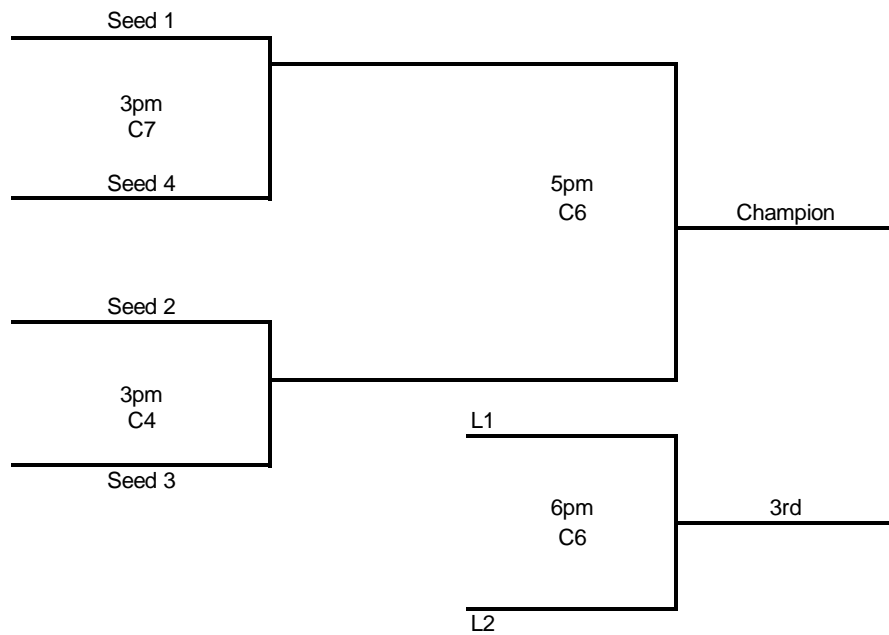

BRACKET SUN

MAYB STATE TOURNAMENT

MAY 14-15, 2011 5TH GIRLS

POOL A

Team #	Team Name	Team Name
1	NWA Express	
2	MO Dream Team 2018	
3	AR Ball Hogs	
4	Wild Hawgs	

Game #	SATURDAY	Home	Visitor	Court
	12pm	1	2	7
	11am	3	4	Shiloh
	330pm	1	3	Shiloh
	330pm	2	4	7
	830pm	1	4	5
	830pm	2	3	6

BRACKET SUN

MAYB STATE TOURNAMENT

May 14-15, 2011 6TH BOYS

POOL A

Team #	Team Name	Team Name
1	ALMA STORM	
2	MO DREAM TEAM	2017
3	MO ROCKETS	
4	OK BURNERS	

Game #	SATURDAY	Home	Visitor	Court
	12pm	1	2	5
	12pm	3	4	6
	2pm	1	3	5
	2pm	2	4	6
	530pm	1	4	5
	530pm	2	3	6