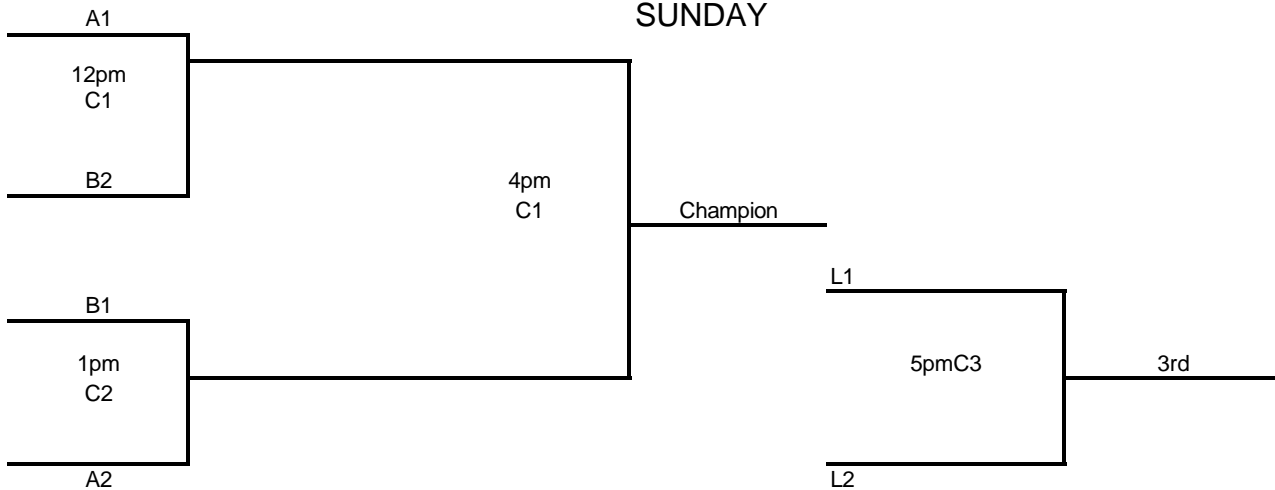

MAYB STATE TOURNAMENT

MAY 14-15, 2011 11th/12th GIRLS

POOL A		POOL B	
Team #	Team Name	Team #	Team Name
1	OK Lady Fusion	5	North AR Fever
2	MO Rockets	6	MO Flight
3	AR ICE	7	MO Dream Team 2012
4	Jewell Magic/Ice	8	Blue Bombers

Game #	SATURDAY	Home	Visitor	Court
	10am	1	3	3
	12pm	1	2	SWJH
	1pm	3	4	7
	2pm	5	8	SWJH
	330pm	2	4	SWJH
	430pm	5	6	2
	530pm	7	8	SP2
	530pm	2	3	SP1
	730pm	6	7	SP1
	830pm	1	4	SP1
	930pm	5	7	4
	930pm	6	8	2

Championship Bracket

SUNDAY