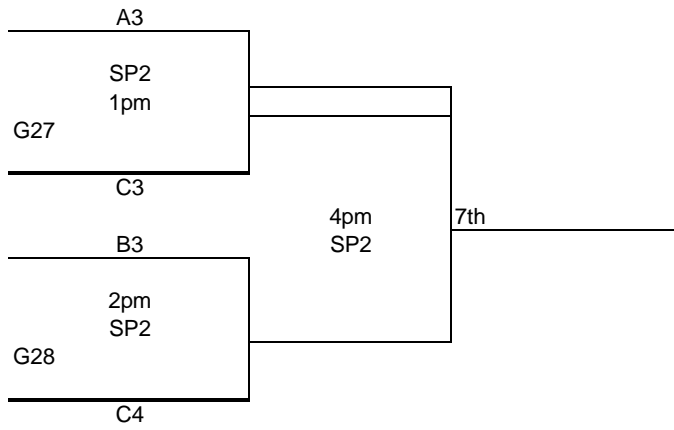

POOL A		POOL B			
Team #	Team Name	Team Name			
1	Lady Warriors	5	MO Dream Team 2013	9	MO Dream Team 2014
2	MO Rockets Black	6	Blue Bombers	10	AR Playmakers
3	NWA Mustangs	7	MO Rockets Silver	11	MV Magic
4	MO Flight	8	AR Titans	12	AR Velocity
				13	AR Fusion

Game #	SATURDAY	Home	Visitor	Court
1	1pm	1	2	3
2	11am	3	4	3
3	530pm	5	6	3
4	430pm	7	8	SP2
5	430pm	9	10	1
6	12pm	11	12	SP2
7	2pm	1	3	3
8	1pm	10	13	SP2
9	330pm	2	4	3
10	730pm	5	7	3
11	730pm	6	8	SWJH
12	630pm	9	13	3
13	630pm	1	4	1
14	630pm	2	3	2
15	830pm	9	12	3
16	930pm	5	8	3
17	2pm	6	7	SP2
18	630pm	10	11	SP2
19	330pm	13	11	SP2

Game #	SUNDAY	Home	Visitor	Court
20	11am	12	13	SWJH

SUNDAY Championship Bracket

MAYB STATE TOURNAMENT

MAY 14-15, 2011 9th/10th GIRLS

CONSOLATION ROUND ROBIN		
B4 vs C5	1pm	SP1
A4 vs C5	3pm	SP1
B4 vs A4	6pm	SP2