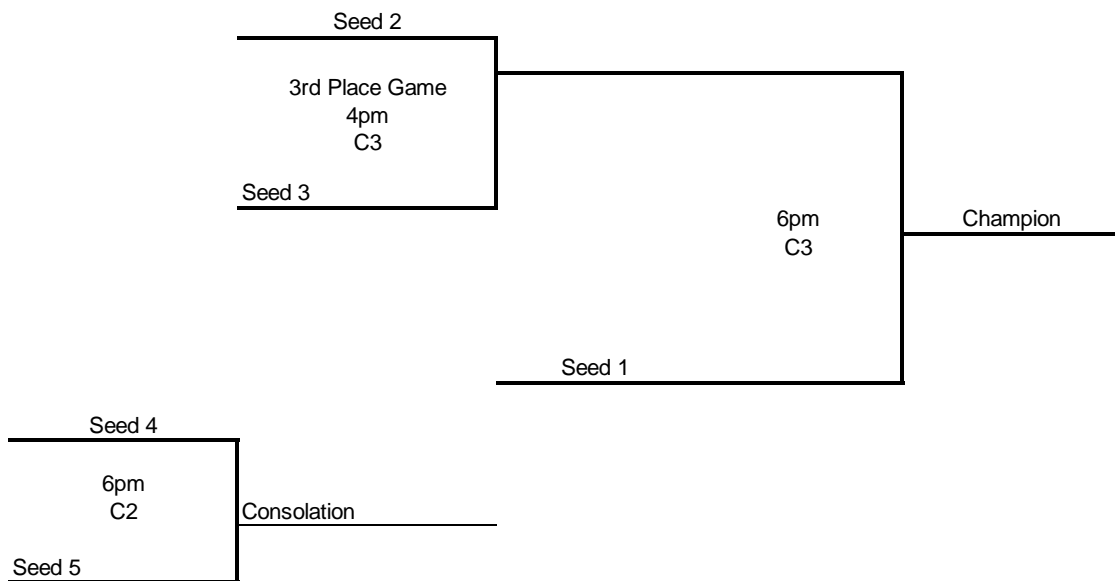

Game #	SATURDAY	Home	Visitor	Court
1	10am	6	7	4
2	10am	2	3	7
3	11am	2	4	SWJH
4	12pm	1	2	4
5	1pm	5	6	4
6	1pm	7	8	SWJH
7	2pm	1	3	4
8	430pm	5	8	SP1
9	730pm	5	7	4
10	730pm	1	4	SP2
11	830pm	6	8	2
12	930pm	3	4	5

7th Grade Bracket

8th Grade Bracket

MAYB STATE TOURNAMENT

MAY 14-15,2011 8TH BOYS

POOL A

Team #	Team Name	Team Name
1	Bentonville	
2	MO Rockets	
3	SPA City Rockets	
4	Blue Bombers	
5	AR Hawks - Eckwood	

Game #	SATURDAY	Home	Visitor	Court
	10am	5	4	Shiloh
	12pm	1	4	Shiloh
	12pm	2	3	7
	2pm	1	2	Shiloh
	430pm	2	5	Shiloh
	530pm	3	1	7
	830pm	3	5	4

Game #	Sunday	Home	Visitor	Court
	12pm	1	5	3
	1pm	3	4	7
	2pm	2	4	7

BRACKET SUN

MAYB STATE TOURNAMENT

MAY 14-15, 2011 9th/10th BOYS

*-Revised 5/9

POOL A		POOL B	
Team #	Team Name	Team #	Team Name
1	MO Bulls	6	AR Wings
2	NWA Hustlers	7	MO Rockets
3	AR Titans	8	MO Rebels
4	AR All Stars	9	NWA Patriots
5	Kansas Up Tempo	10	Team Oklahoma*

Game #	SATURDAY	Home	Visitor	Court
1	11am	1	2	1
2	11am	3	4	SP2
3	1pm	6	9	1
4	1pm	7	10	2
5	330pm	1	3	SP1
6	330pm	2	5	1
7	430pm	6	10	SWJH
8	530pm	4	5	SWJH
9	530pm	8	9	1
10	630pm	5	3	SWJH
11	730pm	1	4	1
12	730pm	9	10	2
13	8:30pm	6	8	1
14	930pm	4	2	6
15	9:30pm	7	8	1