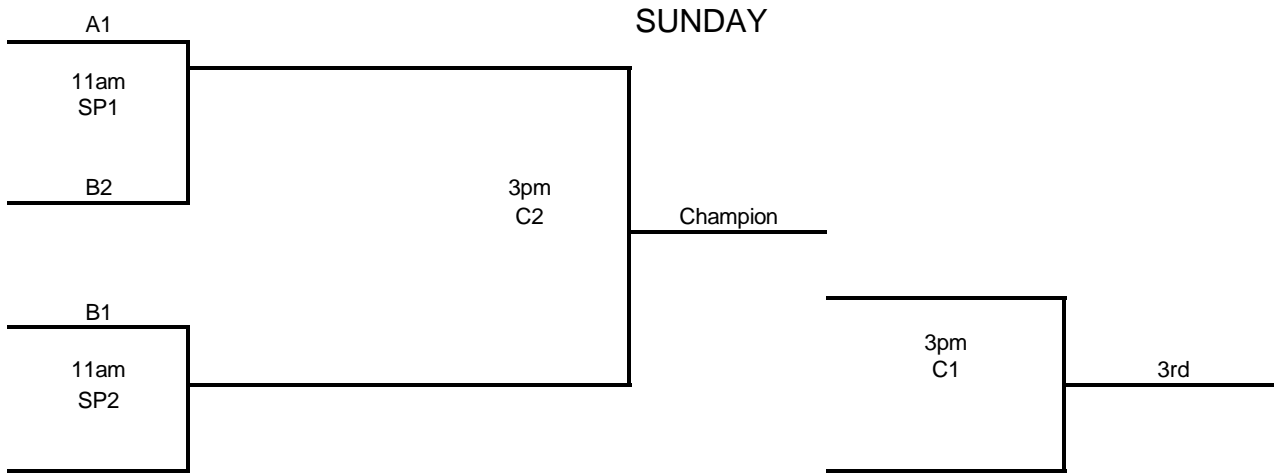

MAYB STATE TOURNAMENT

MAY 14-15, 2011 11th/12th BOYS

5/10/2011

POOL A		POOL B		
Team #	Team Name	Team Name		
1	Fayetteville Purple	5	AR Elite	
2	Fort Smith Revolution	6	Kansas UP Tempo	
3	Mississippi Wolfpack	7	AR Jags	
4	Fitness One	8	Chouteau Wildcats	

Game #	SATURDAY	Home	Visitor	Court
	9am	5	7	1
	10am	7	8	1
	10am	1	3	2
	12pm	1	2	2
	12pm	3	4	3
	12pm	6	7	1
	1pm	5	8	SP1
	2pm	5	6	SP1
	2pm	1	4	2
	330pm	2	3	2
	530pm	6	8	2 time change
	630pm	2	4	SP1 time change

Championship Bracket