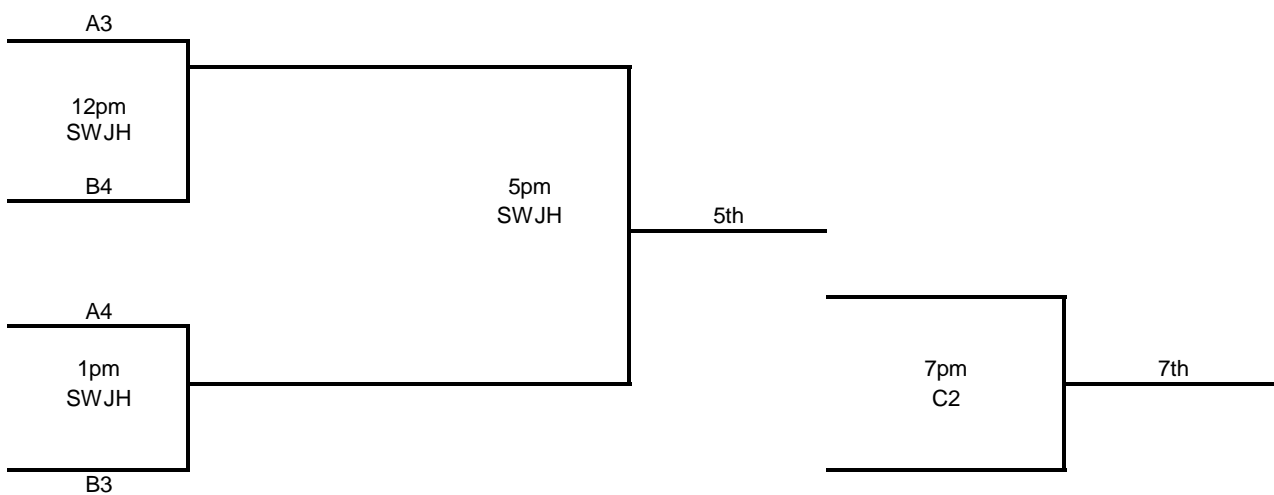

Consolation Bracket