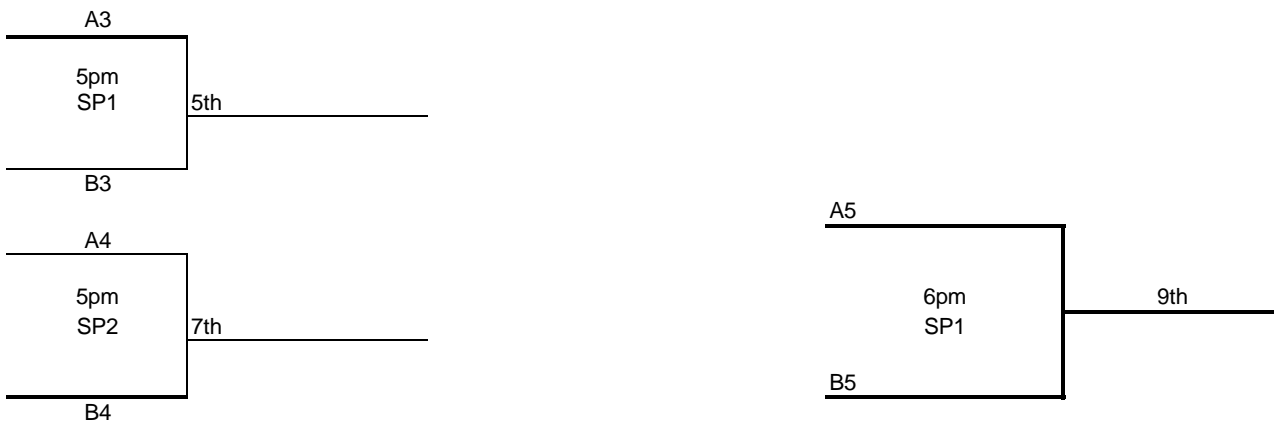

Consolation Games