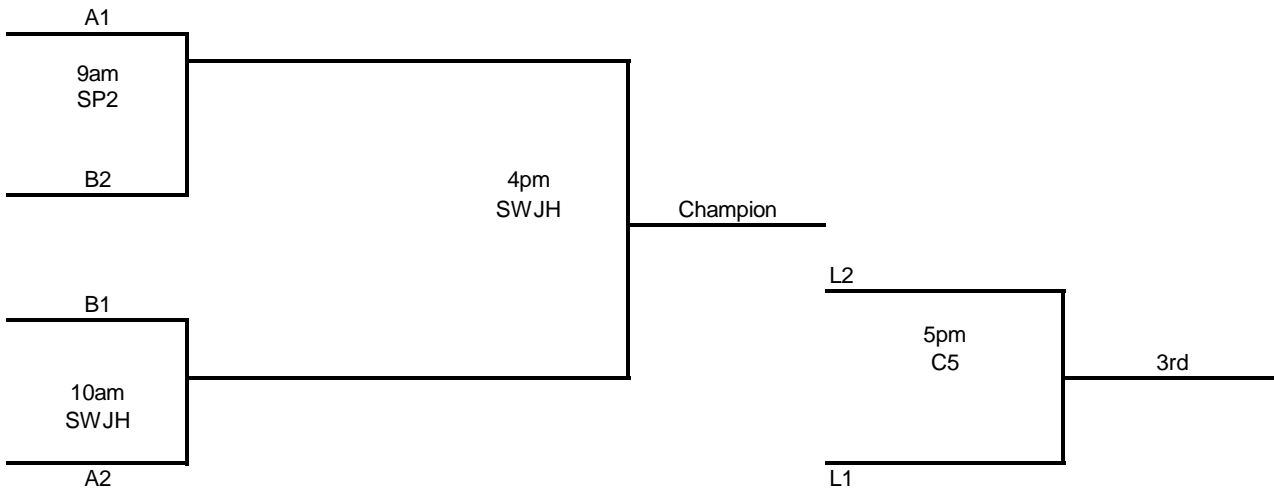

MAYB STATE TOURNAMENT

MAY 14-15, 2011 7TH/8TH GIRLS

POOL A				POOL B	
Team #	Team Name			Team Name	
1	MO Rockets	7th		5 MO Dream Team 2016	7th
2	Team AR Elite 2016	7th		6 Gentry	7th
3	AR Legacy 2015	8th		7 OK Storm	8th
4	Blue Bombers	8th		8 Tulsa Hurricanes	8th

Game #	SATURDAY	Home	Visitor	Court
1	10am	6	7	4
2	10am	2	3	7
3	11am	2	4	SWJH
4	12pm	1	2	4
5	1pm	5	6	4
6	1pm	7	8	SWJH
7	2pm	1	3	4
8	430pm	5	8	SP1
9	730pm	5	7	4
10	730pm	1	4	SP2
11	830pm	6	8	2
12	930pm	3	4	5

7th Grade Bracket