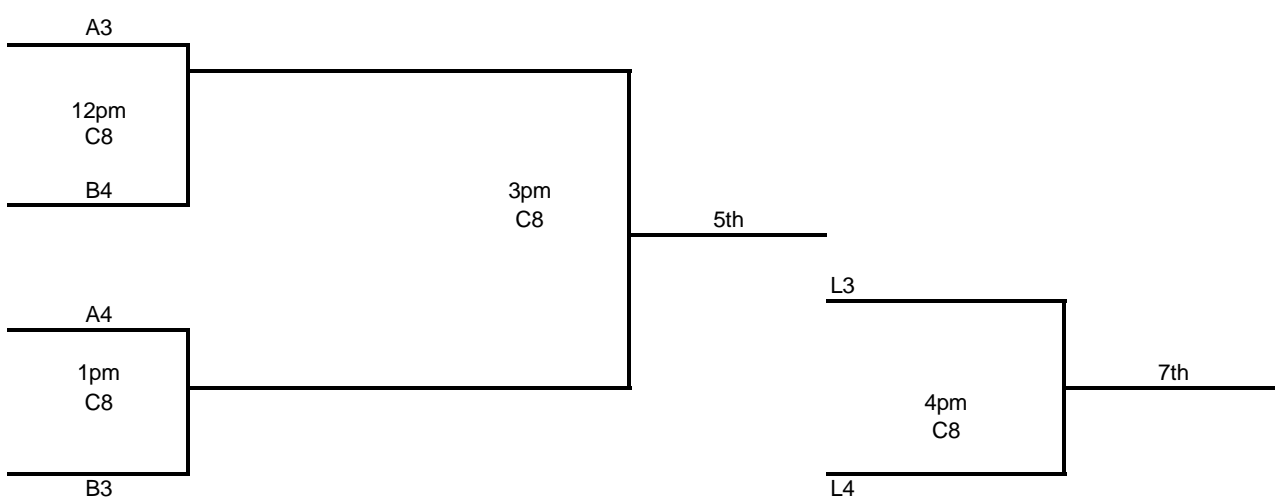

Consolation Bracket