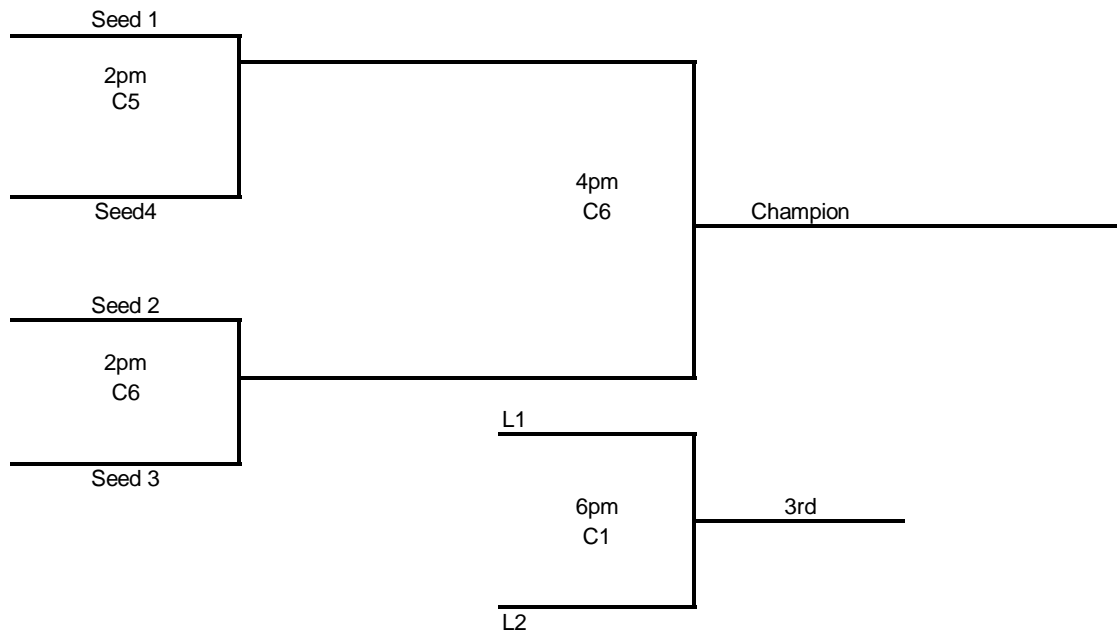

BRACKET SUN

MAYB STATE TOURNAMENT

MAY 14-15, 2011 5TH GIRLS

POOL A

Team #	Team Name	Team Name
1	NWA Express	
2	MO Dream Team 2018	
3	AR Ball Hogs	
4	Wild Hawgs	

Game #	SATURDAY	Home	Visitor	Court
	12pm	1	2	7
	11am	3	4	Shiloh
	330pm	1	3	Shiloh
	330pm	2	4	7
	830pm	1	4	5
	830pm	2	3	6

BRACKET SUN

MAYB STATE TOURNAMENT

May 14-15, 2011 6TH BOYS

POOL A

Team #	Team Name	Team Name
1	ALMA STORM	
2	MO DREAM TEAM	2017
3	MO ROCKETS	
4	OK BURNERS	

Game #	SATURDAY	Home	Visitor	Court
	12pm	1	2	5
	12pm	3	4	6
	2pm	1	3	5
	2pm	2	4	6
	530pm	1	4	5
	530pm	2	3	6

BRACKET SUN

MAYB STATE TOURNAMENT

MAY 14-15, 2011 6TH GIRLS

POOL A

Team #	Team Name	Team Name
1	NWA Banchees	
2	MO Dream Team 2017	
3	AR Rage	
4	MO Rockets	

Game #	SATURDAY	Home	Visitor	Court
	11am	1	2	4
	11am	3	4	7
	1pm	1	3	Shiloh
	330pm	1	4	4
	630pm	2	4	4
	830pm	2	3	7