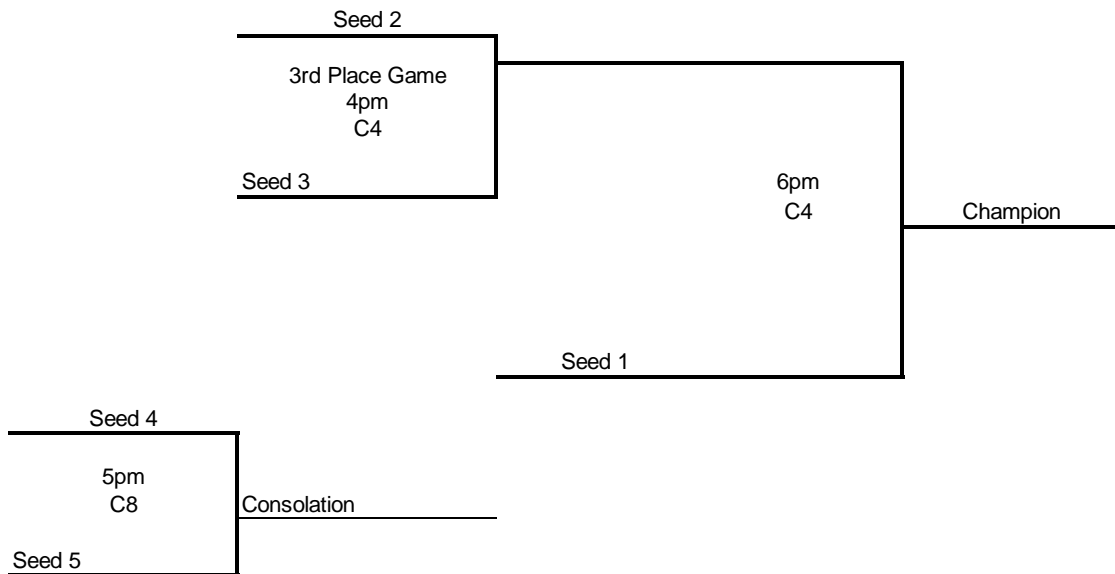

POOL A		POOL B	
Team #	Team Name	Team #	Team Name
1	AR Ducks	5	Bad Boys
2	Ok Burners	6	NWA Heat
3	AR Bruins	7	Blue Bombers
4	Team ARK	8	AR Mustangs

Game #	SATURDAY	Home	Visitor	Court
	9am	3	4	5
	10am	7	8	5
	11am	1	3	5
	11am	2	4	6
	1pm	5	6	5
	330pm	5	7	5
	330pm	6	8	6
	430pm	1	4	5
	430pm	2	3	6
	630pm	5	8	6
	630pm	1	2	5
	730pm	6	7	5

Championship Bracket

Consolation Bracket

MAYB STATE TOURNAMENT

MAY 14-15,2011 5TH BOYS

POOL A

Team #	Team Name	Team Name
1	AR TARHEELS	
2	AR WILDHAWGS	
3	MO ROCKETS	
4	OK BURNERS	
5	GENTRY	

Game #	SATURDAY	Home	Visitor	Court
	9am	1	2	2
	10am	5	4	6
	1pm	3	1	6
	2pm	2	5	7
	430pm	1	4	4
	430pm	3	5	7
	730pm	2	3	6
Game #	Sunday	Home	Visitor	Court
	12pm	1	5	5
	12pm	3	4	6
	2pm	2	4	8

BRACKET SUN

MAYB STATE TOURNAMENT

MAY 14-15, 2011 5TH GIRLS

POOL A

Team #	Team Name	Team Name
1	NWA Express	
2	MO Dream Team 2018	
3	AR Ball Hogs	
4	Wild Hawgs	

Game #	SATURDAY	Home	Visitor	Court
	12pm	1	2	7
	11am	3	4	Shiloh
	330pm	1	3	Shiloh
	330pm	2	4	7
	830pm	1	4	5
	830pm	2	3	6