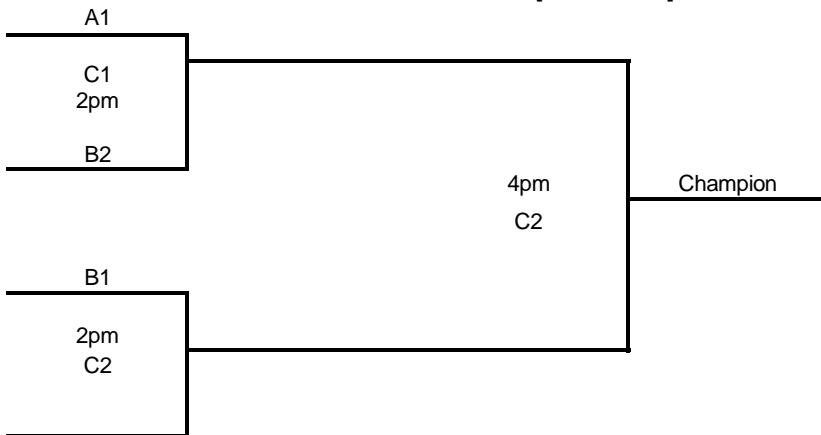

MAYB STATE TOURNAMENT

MAY 14-15, 2011 9th/10th BOYS

*-Revised 5/9

POOL A		POOL B	
Team #	Team Name	Team #	Team Name
1	MO Bulls	6	AR Wings
2	NWA Hustlers	7	MO Rockets
3	AR Titans	8	MO Rebels
4	AR All Stars	9	NWA Patriots
5	Kansas Up Tempo	10	Team Oklahoma*

Game #	SATURDAY	Home	Visitor	Court
1	11am	1	2	1
2	11am	3	4	SP2
3	1pm	6	9	1
4	1pm	7	10	2
5	330pm	1	3	SP1
6	330pm	2	5	1
7	430pm	6	10	SWJH
8	530pm	4	5	SWJH
9	530pm	8	9	1
10	630pm	5	3	SWJH
11	730pm	1	4	1
12	730pm	9	10	2
13	8:30pm	6	8	1
14	930pm	4	2	6
15	9:30pm	7	8	1

Game #	SUNDAY	Home	Visitor	Court
16	10am	8	10	SP2
17	10am	1	5	SP1
18	12pm	8	9	SP2
19	12pm	6	7	SP1
20	12pm	3	2	SP1

Championship Bracket