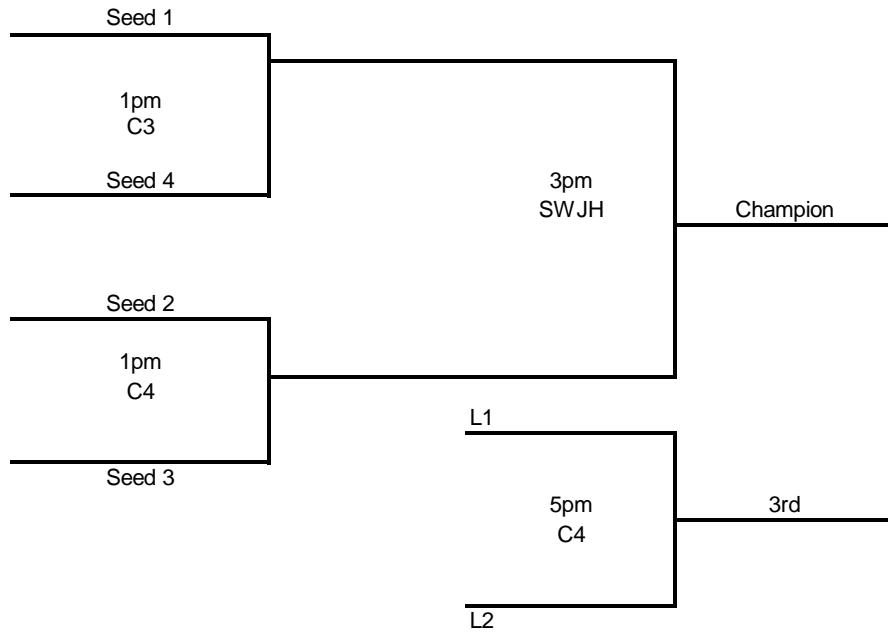

BRACKET SUN

MAYB STATE TOURNAMENT

May 14-15, 2011 6TH BOYS

POOL A

Team #	Team Name	Team Name
1	ALMA STORM	
2	MO DREAM TEAM	2017
3	MO ROCKETS	
4	OK BURNERS	

Game #	SATURDAY	Home	Visitor	Court
	12pm	1	2	5
	12pm	3	4	6
	2pm	1	3	5
	2pm	2	4	6
	530pm	1	4	5
	530pm	2	3	6

BRACKET SUN

MAYB STATE TOURNAMENT

MAY 14-15, 2011 6TH GIRLS

POOL A

Team #	Team Name	Team Name
1	NWA Banchees	
2	MO Dream Team 2017	
3	AR Rage	
4	MO Rockets	

Game #	SATURDAY	Home	Visitor	Court
	11am	1	2	4
	11am	3	4	7
	1pm	1	3	Shiloh
	330pm	1	4	4
	630pm	2	4	4
	830pm	2	3	7

BRACKET SUN

MAYB STATE TOURNAMENT

May 14-15, 2011 7TH BOYS

POOL A

Team #	Team Name	Team Name
1	MO ROCKETS	
2	AR WINGS	
3	OK BURNERS	
4	AR HAWKS	
5	AR Elite	

Game #	Saturday	Home	Visitor	Court
	9am	5	4	3
	11am	1	4	4
	4:30pm	3	1	3
	5:30pm	2	5	4
	6:30pm	3	5	7
	7:30pm	4	2	7
	9:30pm	2	3	7