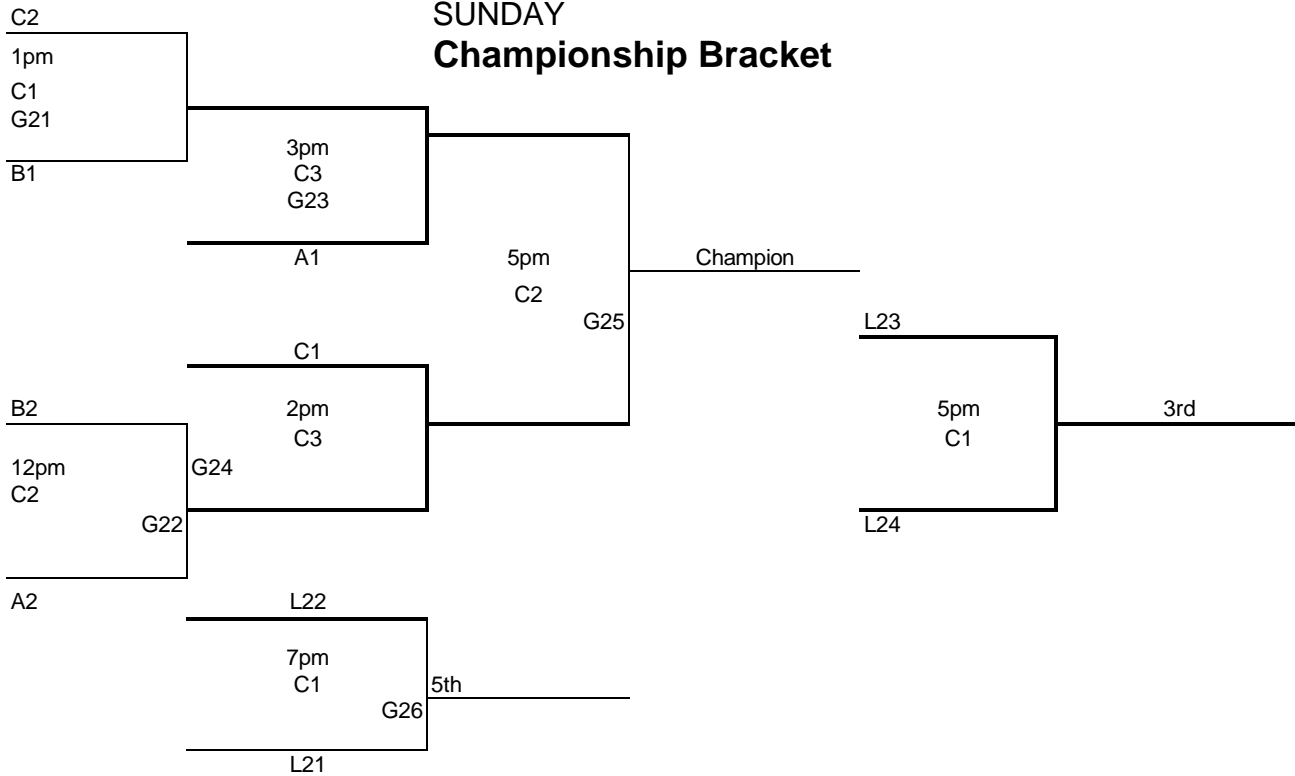

MAYB STATE TOURNAMENT

MAY 14-15, 2011 9th/10th GIRLS

POOL A		POOL B			
Team #	Team Name	Team Name			
1	Lady Warriors	5	MO Dream Team 2013	9	MO Dream Team 2014
2	MO Rockets Black	6	Blue Bombers	10	AR Playmakers
3	NWA Mustangs	7	MO Rockets Silver	11	MV Magic
4	MO Flight	8	AR Titans	12	AR Velocity
				13	AR Fusion

Game #	SATURDAY	Home	Visitor	Court
1	1pm	1	2	3
2	11am	3	4	3
3	530pm	5	6	3
4	430pm	7	8	SP2
5	430pm	9	10	1
6	12pm	11	12	SP2
7	2pm	1	3	3
8	1pm	10	13	SP2
9	330pm	2	4	3
10	730pm	5	7	3
11	730pm	6	8	SWJH
12	630pm	9	13	3
13	630pm	1	4	1
14	630pm	2	3	2
15	830pm	9	12	3
16	930pm	5	8	3
17	2pm	6	7	SP2
18	630pm	10	11	SP2
19	330pm	13	11	SP2

Game #	SUNDAY	Home	Visitor	Court
20	11am	12	13	SWJH

SUNDAY Championship Bracket