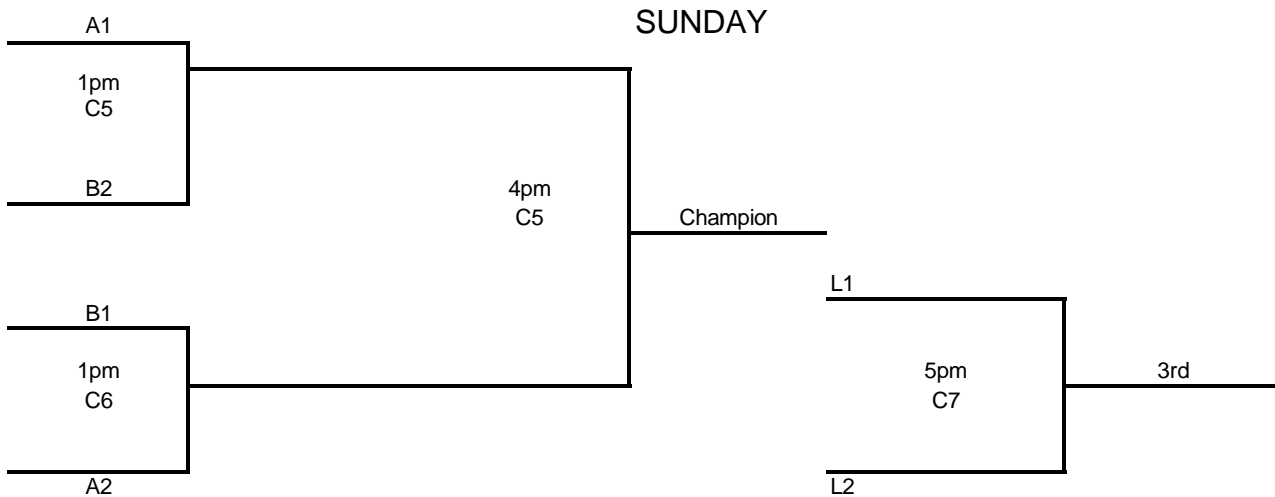

MAYB STATE TOURNAMENT

MAY 14-15, 2011 3rd/4th BOYS

POOL A		POOL B	
Team #	Team Name	Team #	Team Name
1	AR Ducks	5	Bad Boys
2	Ok Burners	6	NWA Heat
3	AR Bruins	7	Blue Bombers
4	Team ARK	8	AR Mustangs

Game #	SATURDAY	Home	Visitor	Court
	9am	3	4	5
	10am	7	8	5
	11am	1	3	5
	11am	2	4	6
	1pm	5	6	5
	330pm	5	7	5
	330pm	6	8	6
	430pm	1	4	5
	430pm	2	3	6
	630pm	5	8	6
	630pm	1	2	5
	730pm	6	7	5

Championship Bracket