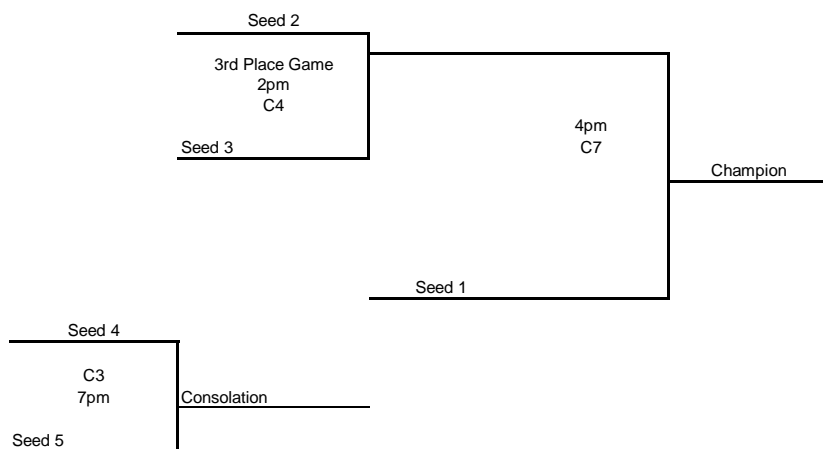

BRACKET SUN

MAYB STATE TOURNAMENT

MAY 14-15, 2011 6TH GIRLS

POOL A

Team #	Team Name	Team Name
1	NWA Banchees	
2	MO Dream Team 2017	
3	AR Rage	
4	MO Rockets	

Game #	SATURDAY	Home	Visitor	Court
	11am	1	2	4
	11am	3	4	7
	1pm	1	3	Shiloh
	330pm	1	4	4
	630pm	2	4	4
	830pm	2	3	7

BRACKET SUN

MAYB STATE TOURNAMENT

May 14-15, 2011 7TH BOYS

POOL A

Team #	Team Name	Team Name
1	MO ROCKETS	
2	AR WINGS	
3	OK BURNERS	
4	AR HAWKS	
5	AR Elite	

Game #	Saturday	Home	Visitor	Court
	9am	5	4	3
	11am	1	4	4
	4:30pm	3	1	3
	5:30pm	2	5	4
	6:30pm	3	5	7
	7:30pm	4	2	7
	9:30pm	2	3	7

Game #	Sunday	Home	Visitor	Court
	9am	1	5	SWJH
	9am	1	2	SP1
	12pm	3	4	4

BRACKET SUN

MAYB STATE TOURNAMENT

MAY 14-15, 2011 7TH/8TH GIRLS

POOL A				POOL B	
Team #	Team Name			Team Name	
1	MO Rockets	7th		5 MO Dream Team 2016	7th
2	Team AR Elite 2016	7th		6 Gentry	7th
3	AR Legacy 2015	8th		7 OK Storm	8th
4	Blue Bombers	8th		8 Tulsa Hurricanes	8th

Game #	SATURDAY	Home	Visitor	Court
1	10am	6	7	4
2	10am	2	3	7
3	11am	2	4	SWJH
4	12pm	1	2	4
5	1pm	5	6	4
6	1pm	7	8	SWJH
7	2pm	1	3	4
8	430pm	5	8	SP1
9	730pm	5	7	4
10	730pm	1	4	SP2
11	830pm	6	8	2
12	930pm	3	4	5