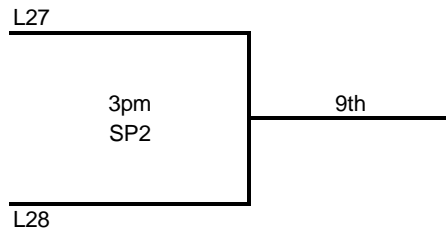

MAYB STATE TOURNAMENT

MAY 14-15, 2011 9th/10th GIRLS

CONSOLATION ROUND ROBIN		
B4 vs C5	1pm	SP1
A4 vs C5	3pm	SP1
B4 vs A4	6pm	SP2