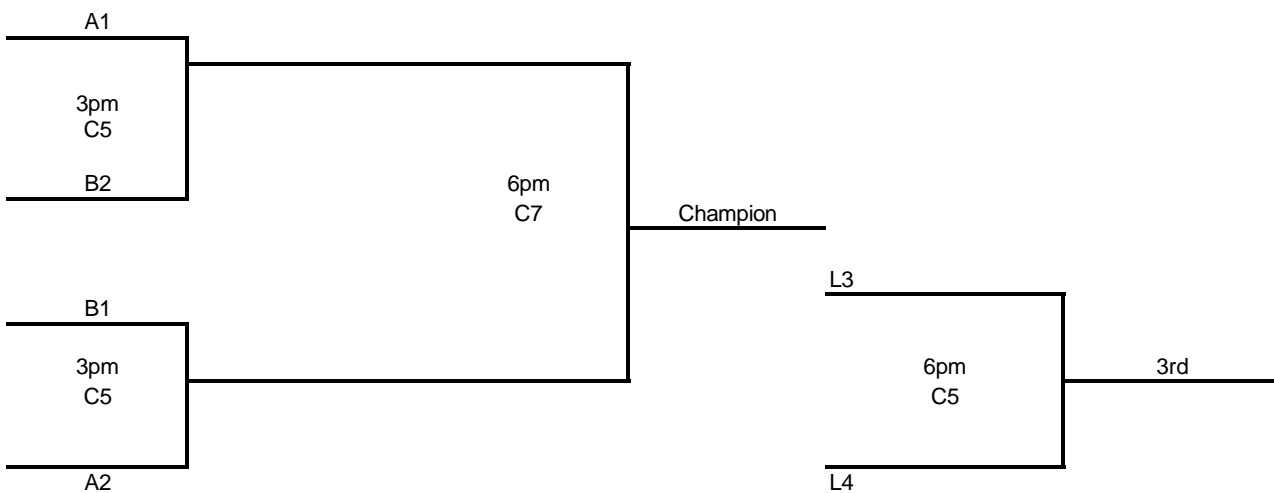

8th Grade Bracket