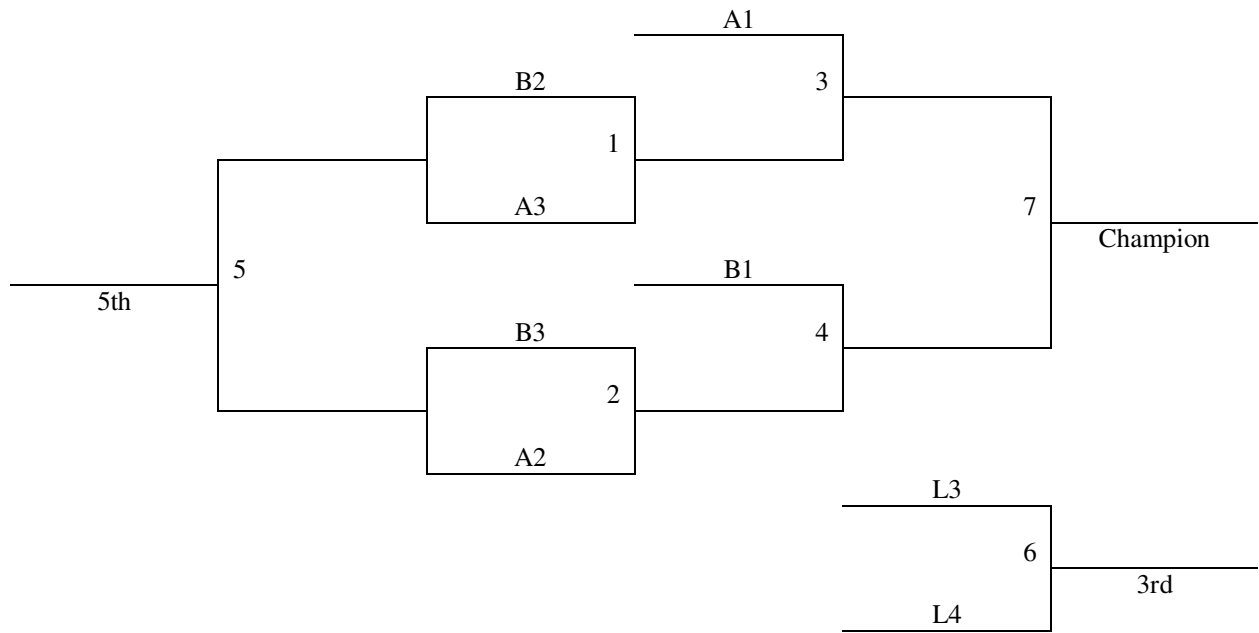

2010 MAYB Girls Nationals
3rd Grade Girls