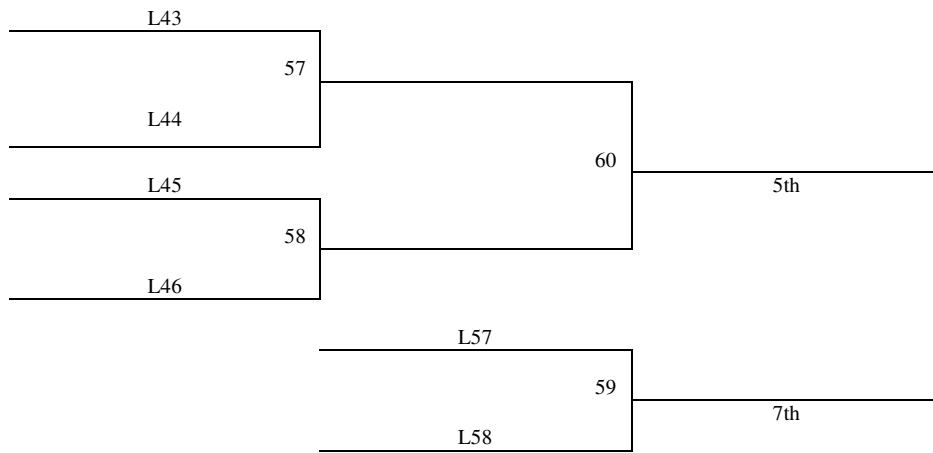

Check in locations available:
 Wichita State University – 1pm – 10pm on Thurs and 8am – 12pm on Friday
 El Dorado Rec Center – 5pm – 10pm on Thursday August 5th
 El Dorado Rec Center – 8am – 12pm on Friday August 6th

2010 MAYB Boys Nationals

7th Grade Boys

Play in Games

2010 MAYB Boys Nationals
7th Grade Boys

5th - 8th Place Games

Consolation Bracket

Gym Directions

2010 Boys' Nationals