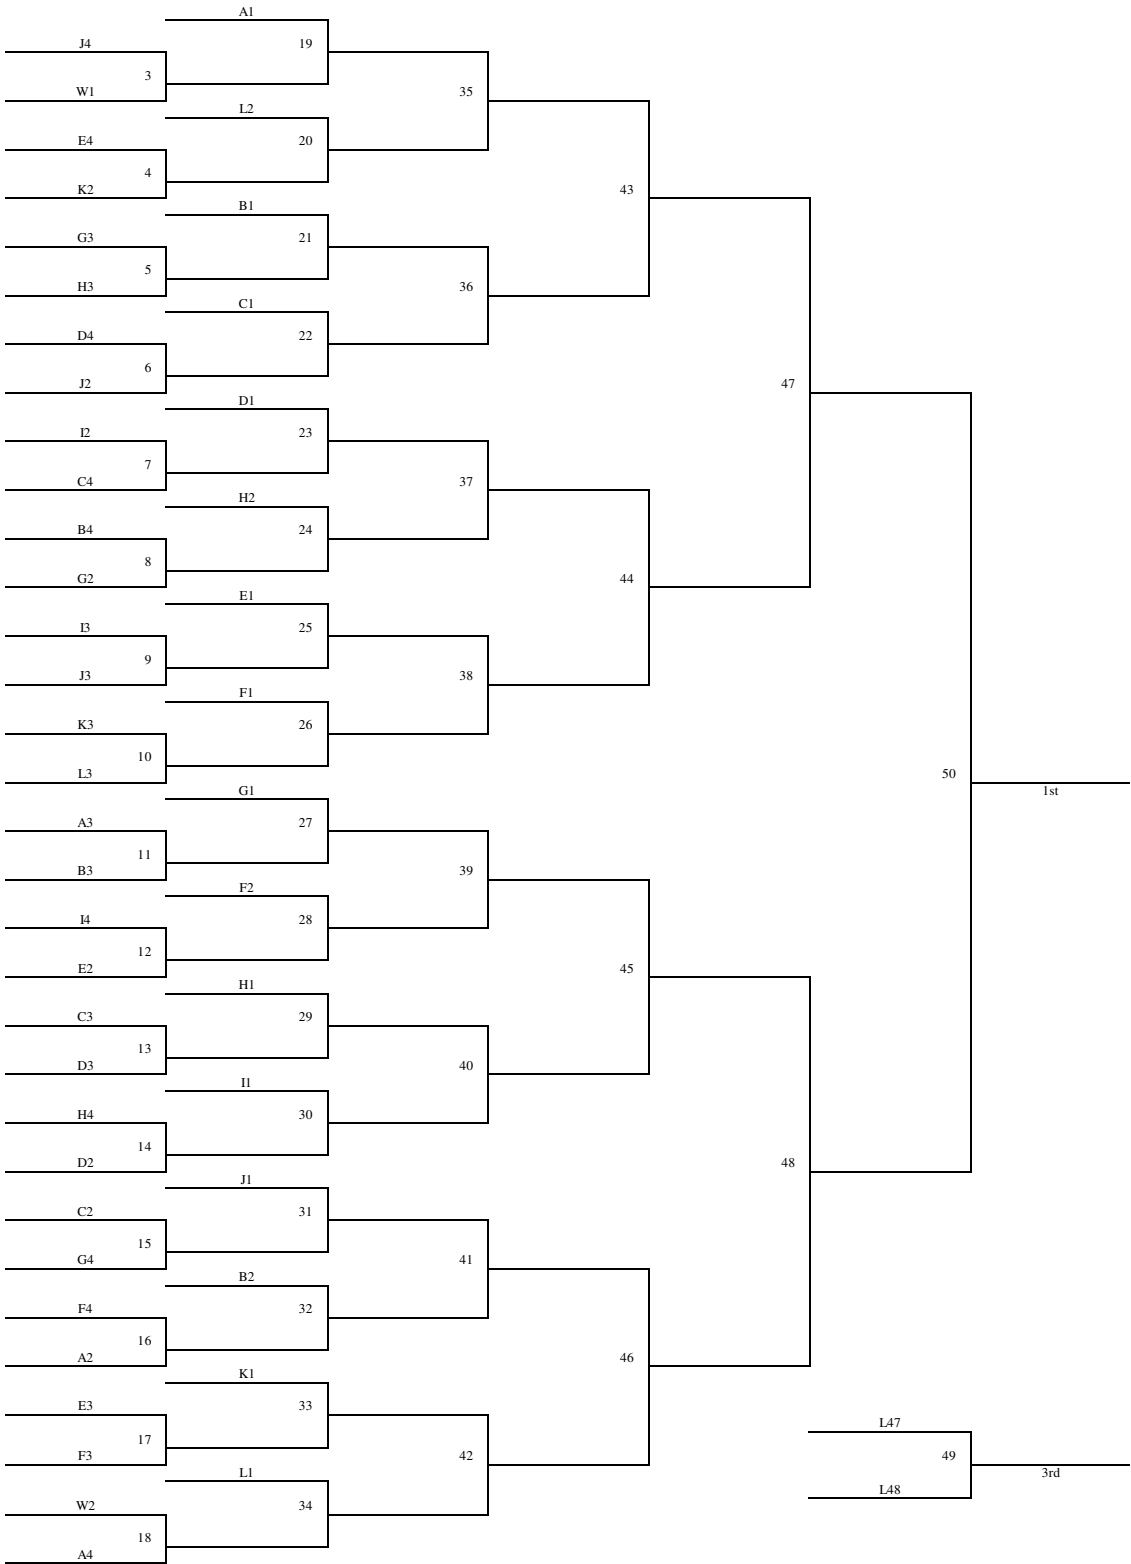

2010 MAYB Boys Nationals

7th Grade Boys

Play in Games