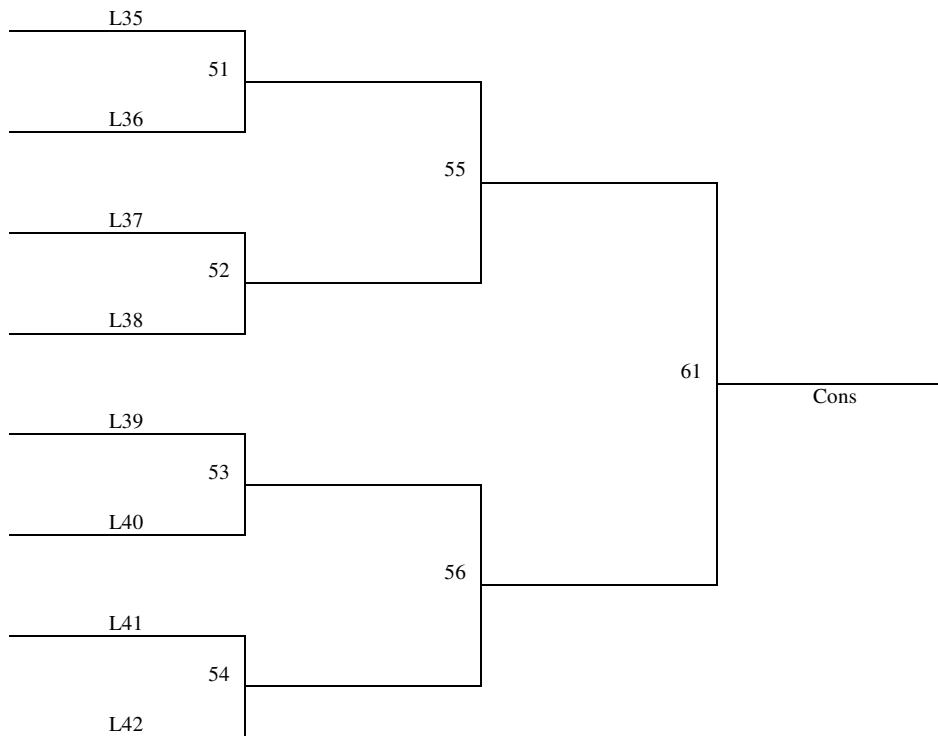

Check in locations available:
 Wichita State University – 1pm – 10pm on Thurs and 8am – 12pm on Friday
 El Dorado Rec Center – 5pm – 10pm on Thursday August 5th
 El Dorado Rec Center – 8am – 12pm on Friday August 6th

2010 MAYB Boys Nationals

7th Grade Boys

Play in Games

2010 MAYB Boys Nationals
7th Grade Boys

5th - 8th Place Games

Consolation Bracket

Gym Directions

2010 Boys' Nationals