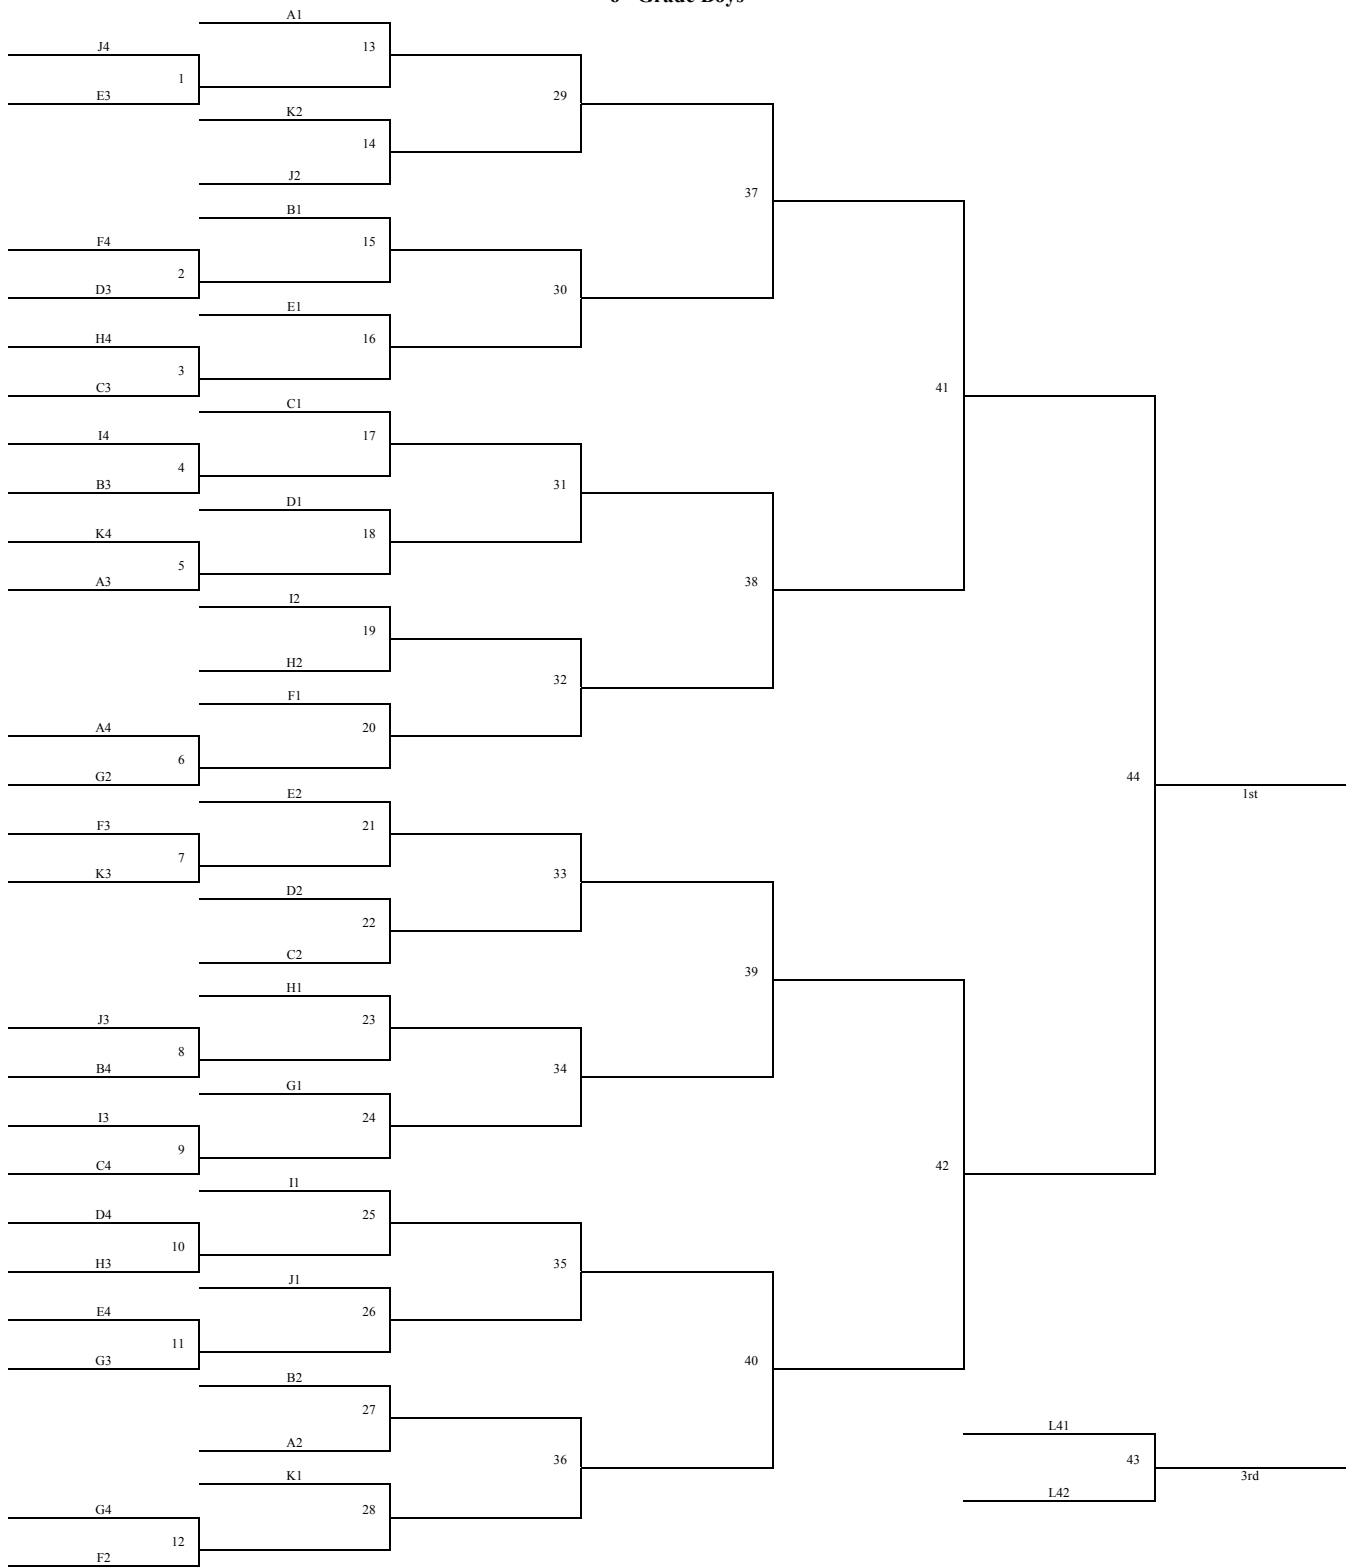

**2010 MAYB Boys Nationals
6th Grade Boys**