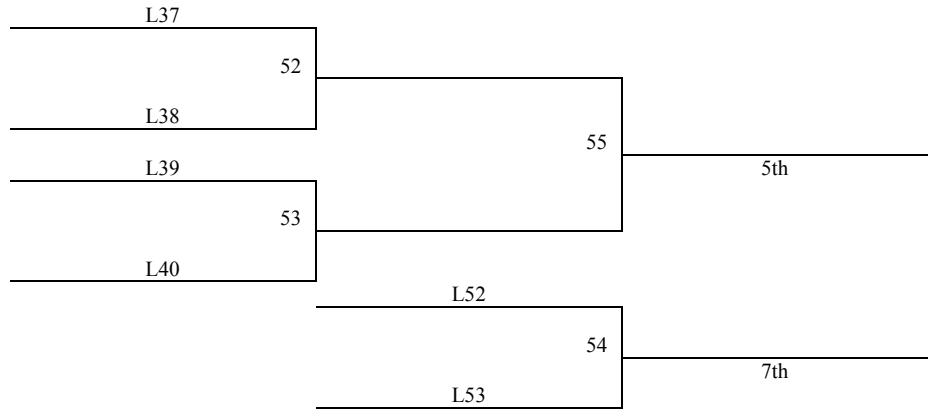

**2010 MAYB Boys Nationals
6th Grade Boys
Consolation Bracket**

5th-7th Place Games