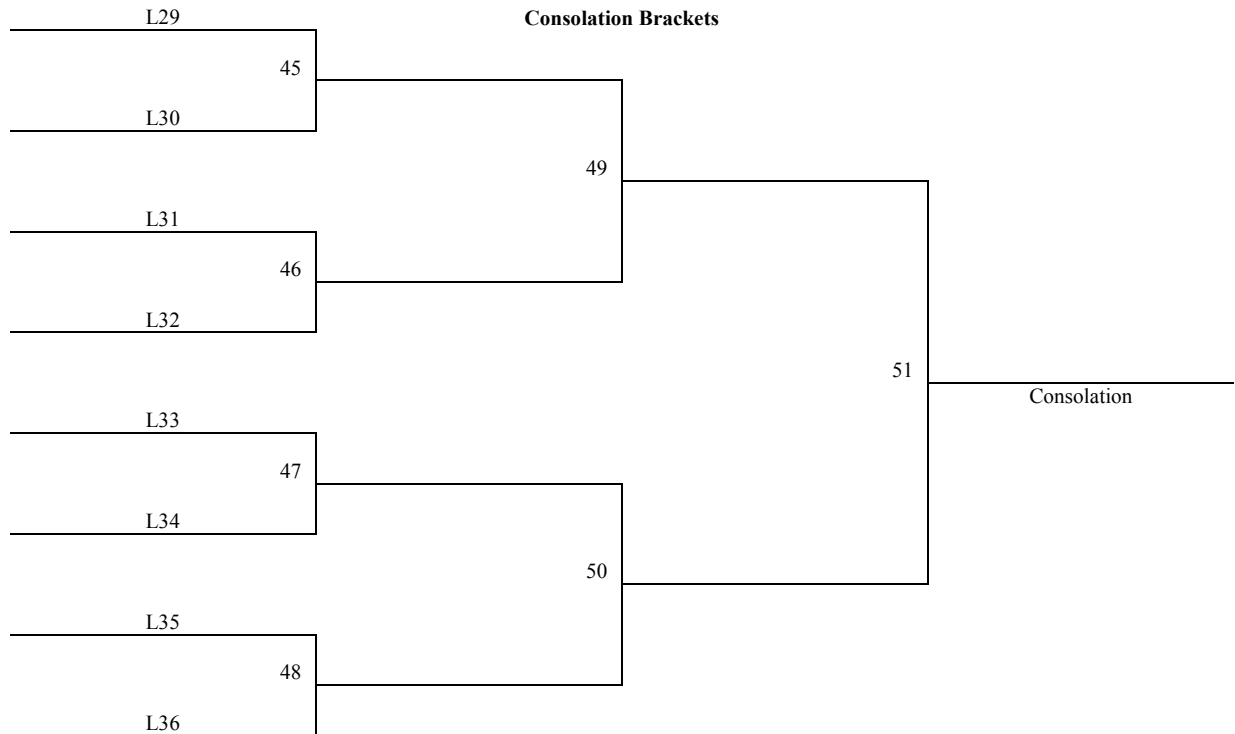

Consolation Brackets