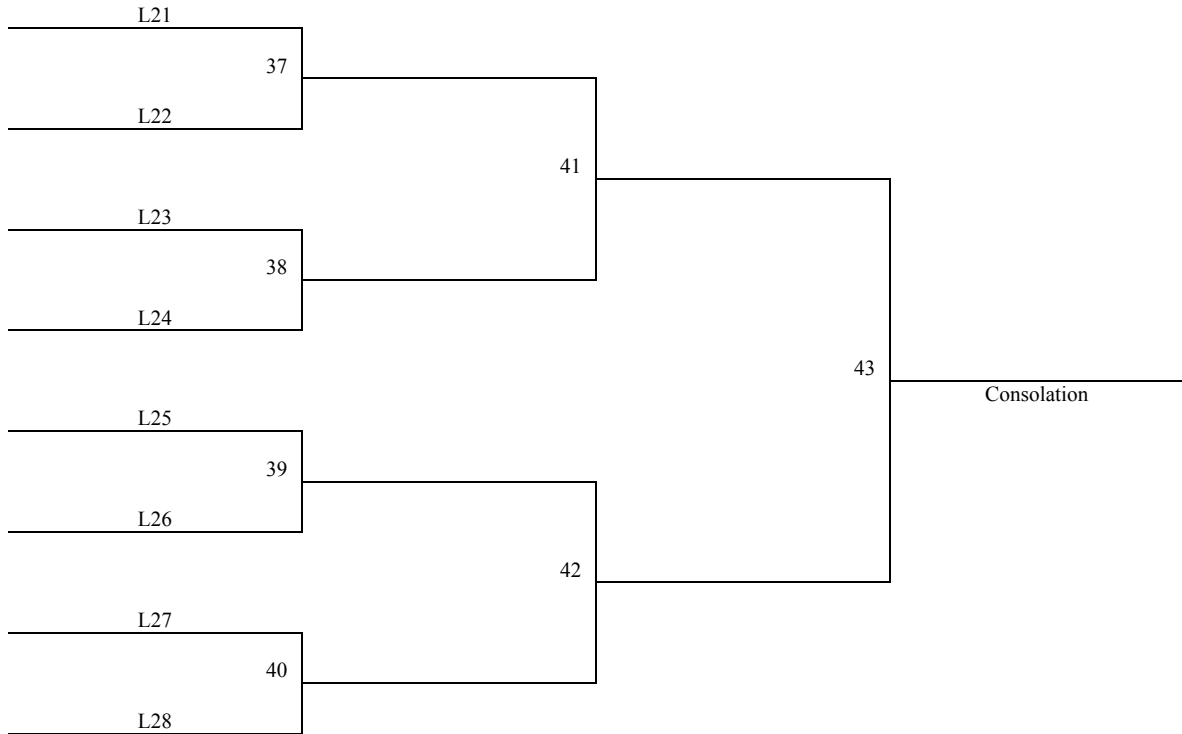

**2010 MAYB Boys Nationals
5thGrade Boys
Consolation Bracket**