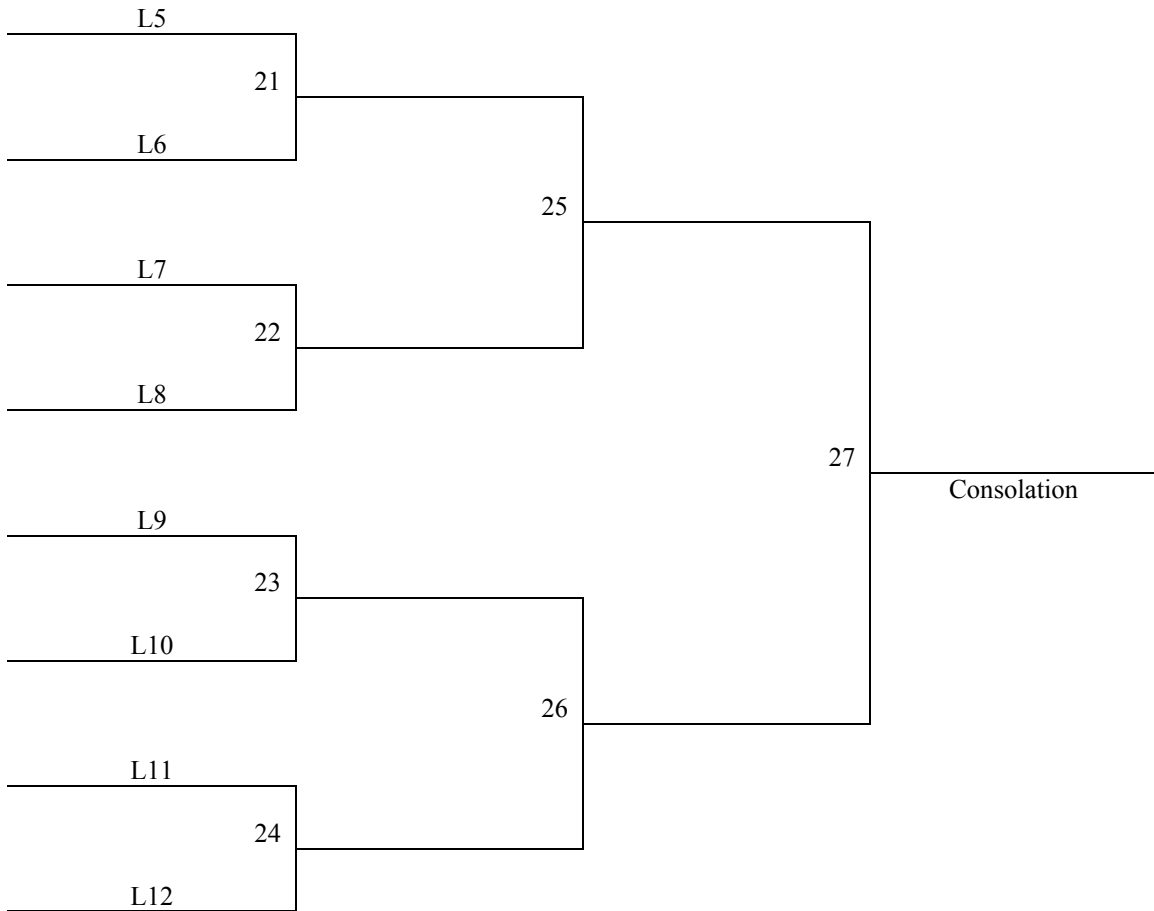

**2010 MAYB Boys Nationals
4th Grade Boys
Consolation Bracket**