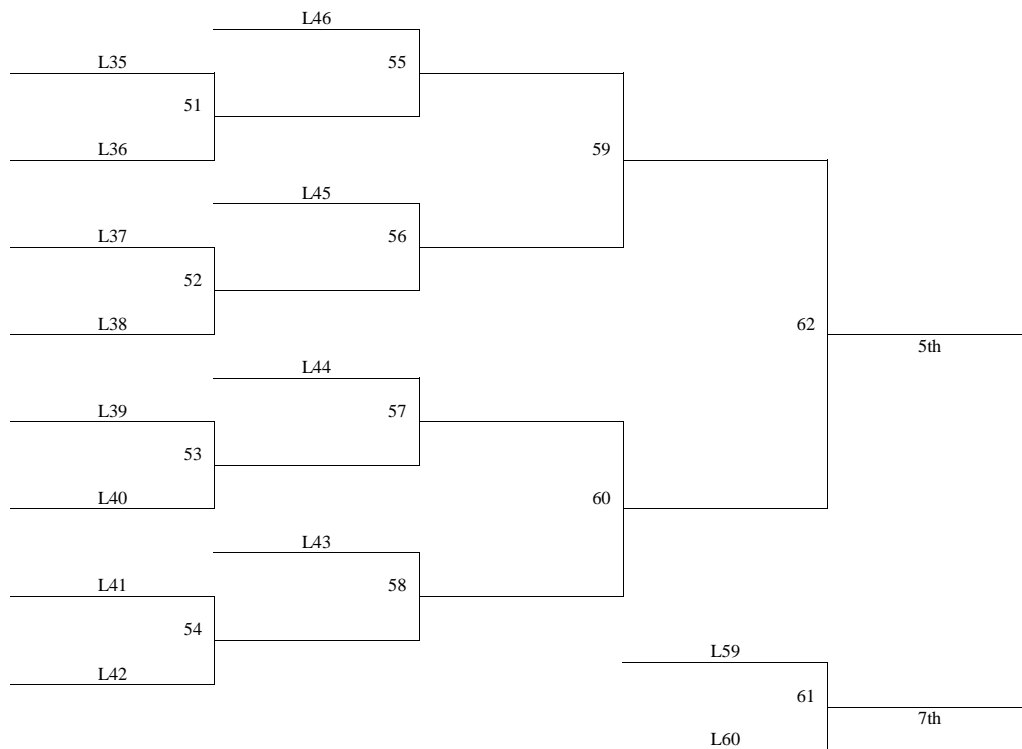

2007 NAEP GIRLS NATIONALS
9/10th Grade Girls

Consolation Bracket