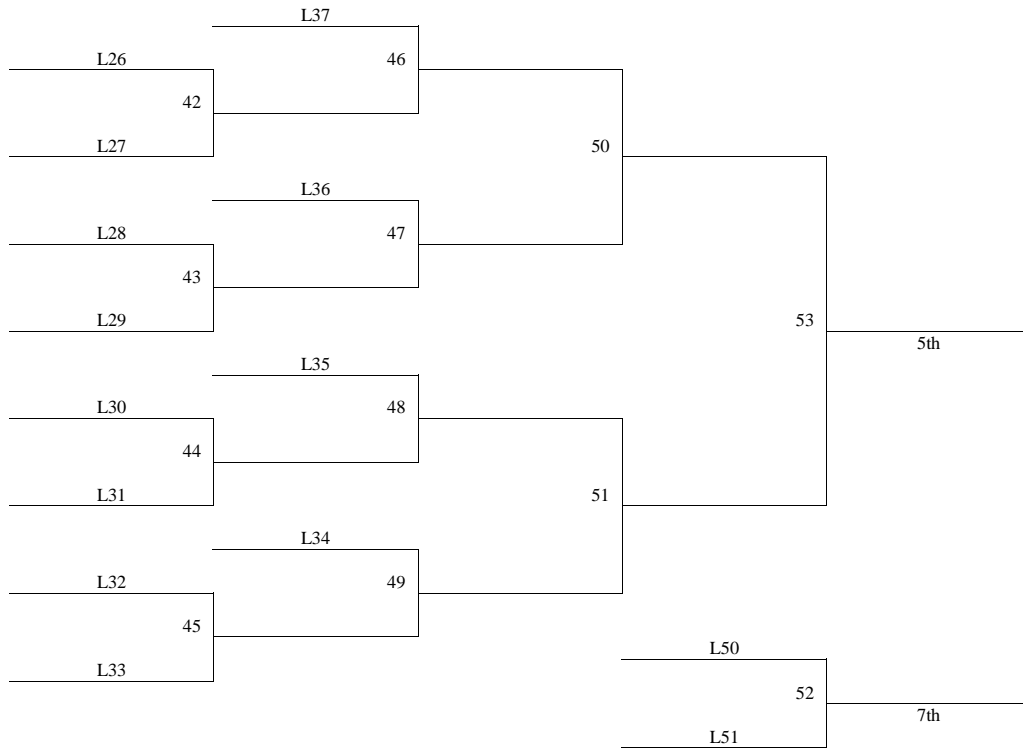

**2009 MAYB Girls Nationals
7th Grade Girls**

2009 MAYB Girls Nationals
7th Grade Girls

Consolation Bracket

Gym Addresses 2009 Girls' Nationals

Listed below are the addresses and directions for the various playing sites for the Girls' National Tournament. We recommend that you take the physical address of the gyms listed below and plug it into www.mapquest.com to get specific directions from the location that you are traveling from. Please allow travel time to locate your playing site. If you have specific questions, do not hesitate to call our office at 316-284-0354, and do not hesitate to ask local people for specific directions. Please remember that game time is forfeit time!