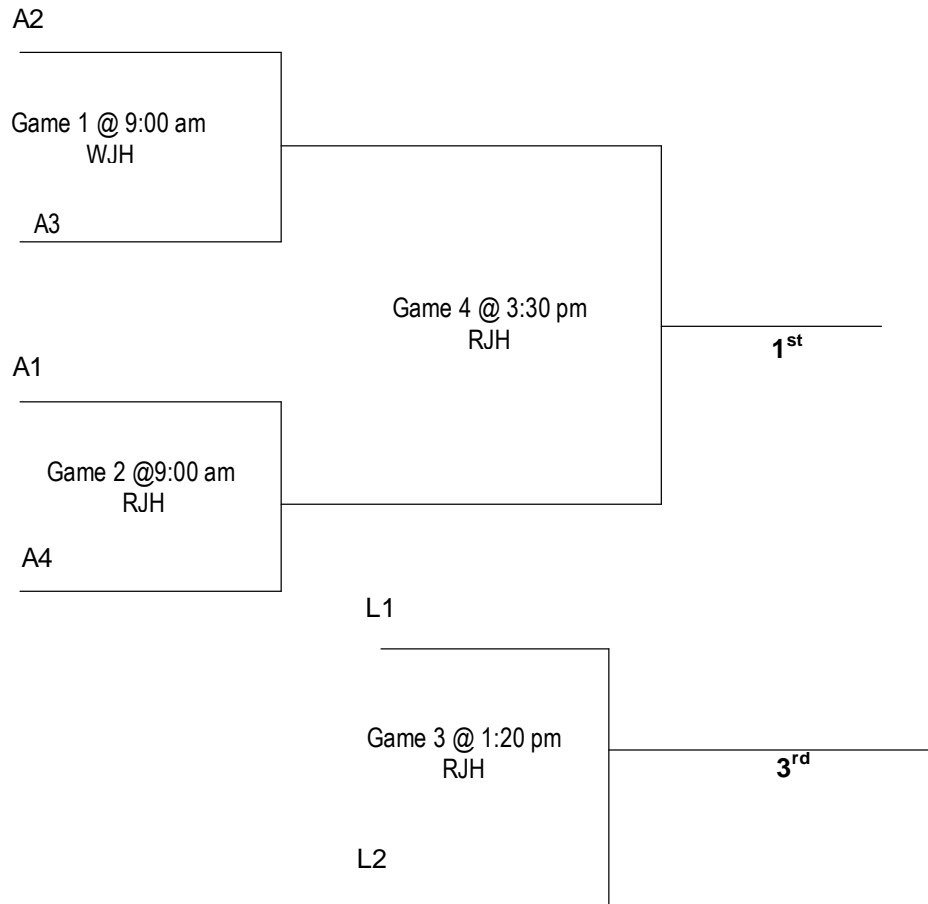

(Only games in your pool will determine seed for bracket play)

Sunday bracket games will be played at WJH

6th & 7th GRADE BOYS

Bracket games will be played at WJH

9th - 12TH GRADE BOYS

POOL A	W	L	SEED
1. Benton Panthers			
2. Team Purple			
3. NWA Eagles			
4. Missouri Golden			
POOL B			
5. Arkansas Blazers			
6. Benton Panthers			
7. Arkansas Dragons			
8. Nowata Ironmen			

(Pool play will determine seed)

SATURDAY	FHS Gym 1	FHS Gym 2
8:00 am	2-3	
9:05	1-4	
10:10		5-6
11:15		7-8
12:20 pm		4-3
1:25		2-1
2:30	7-6	
3:35	8-5	
4:40	2-4	
5:45	1-3	
6:50	5-7	
7:55		6-8

**Bracket games will be played at FHS Gym 1
Top 2 seeded teams from each pool will play in Bracket A and others to
Bracket B**

9th-12th GRADE BOYS

BRACKET A
Games will be played at FHS 1

BRACKET B
Games will be played at FHS 1

6TH – GRADE GIRLS

POOL A	W	L	SEED
1. Jaguars			
2. Indian Attitude			
3. Banshees			
4. Arkansas Legacy			

Saturday	RJH	WJH	FHS Gym 2
10:10 am		1-4	
11:15	2-3		
1:25			
2:30	3-1		4-2
4:40		2-1	
5:45			
7:55		4-3	

Bracket games will be played at WJH & RJH

7th -8th GRADE GIRLS

POOL A	W	L	SEED
1. Fayetteville Streak			
2. Arkansas Legacy			
3. Blue Bombers			
4. Lady Lions			
5. Varsity Express			