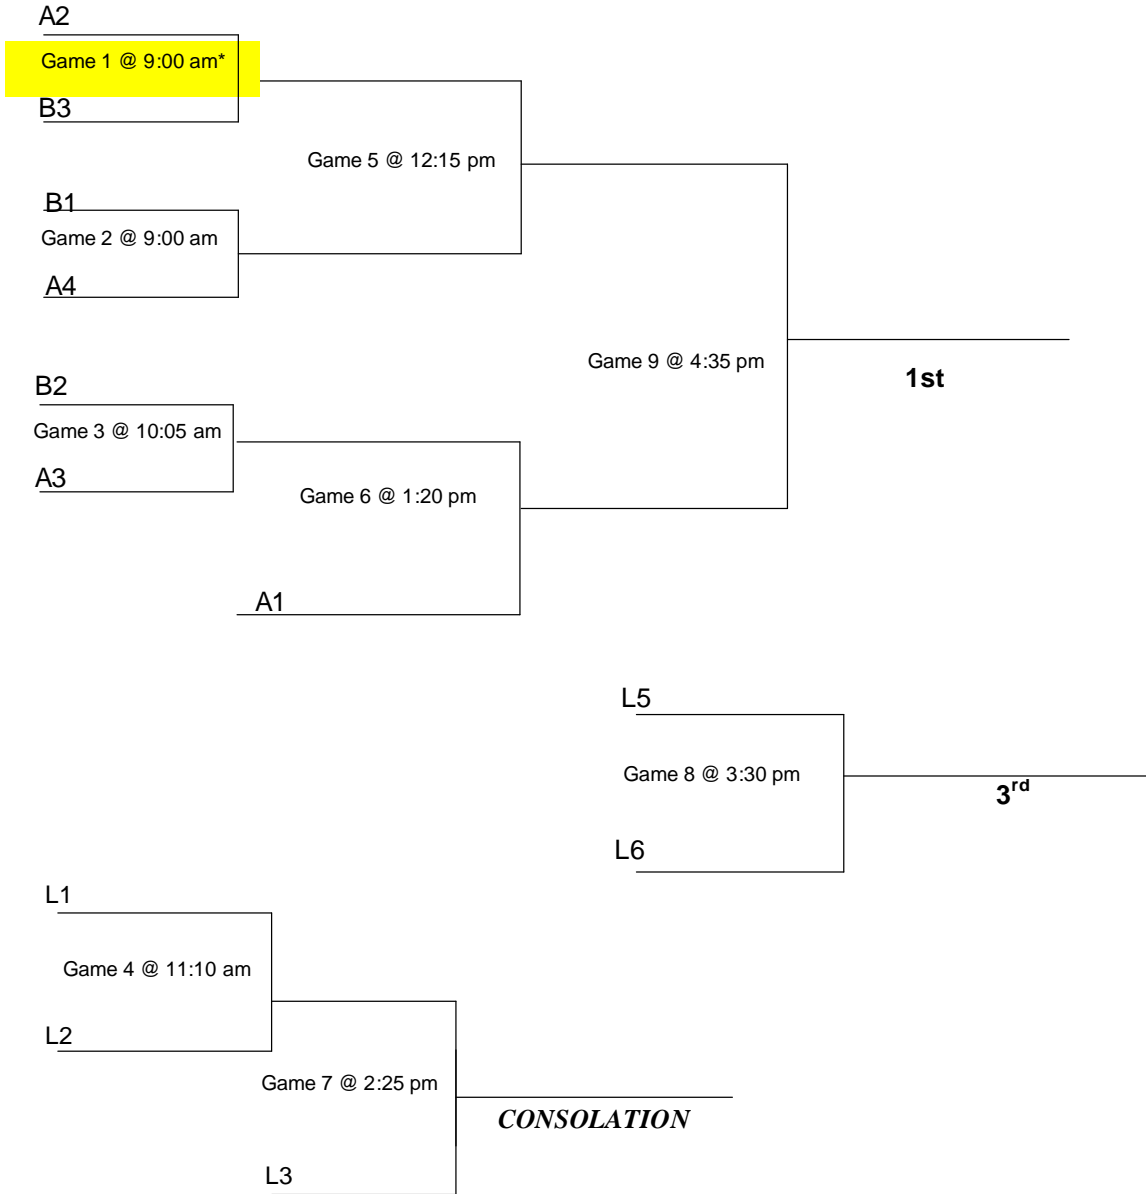

11th – 12th GRADE GIRLS

Games will be played @ FHS GYM 2

* will be played @ FHS GYM 1