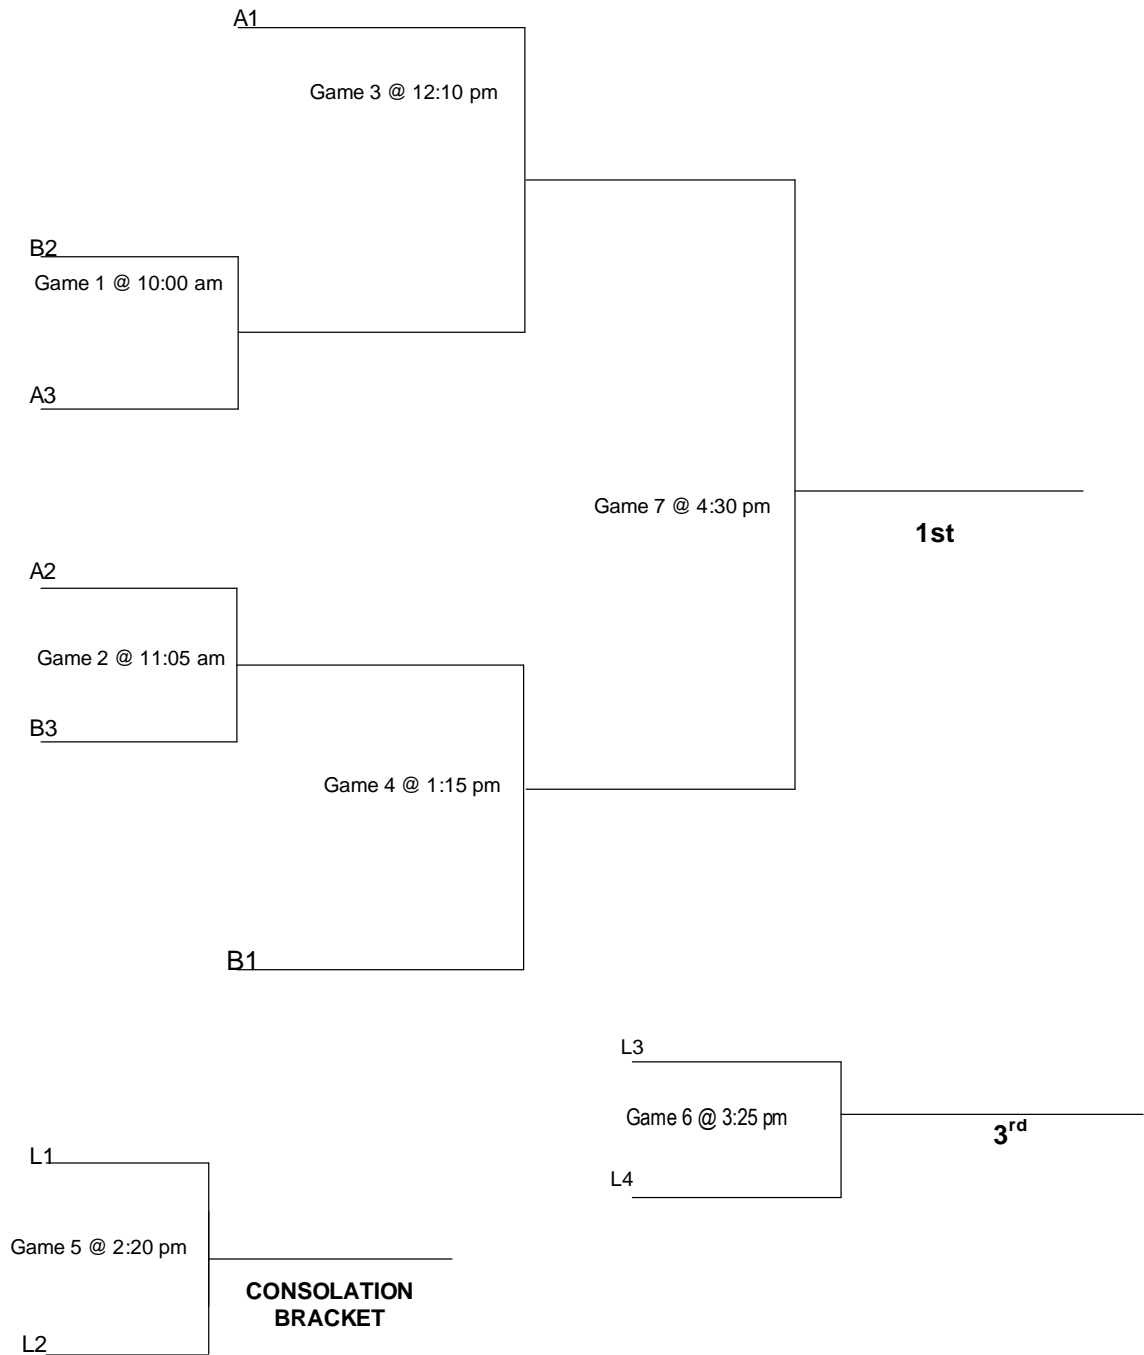

6th - 7th GRADE Boys

POOL A	W	L	SEED
1. Arkansas Hawks			
2. Arkansas Mustangs 7th			
3. Oklahoma Warriors			
POOL B			
4. Arkansas Sleepers			
5. Greenland Pirates			
6. Arkansas Mustangs 6th			

SATURDAY	WJH
8:00 am	1-2
9:05	6-5
10:10	
11:15	4-5
12:20 pm	3-6
1:25	5-2
2:30	4-6
3:35	1-3
4:40	
5:45	4-1
6:50	3-2
7:55	

(Only games in your pool will determine seed for bracket play)

Sunday bracket games will be played at WJH

6th & 7th GRADE BOYS

Bracket games will be played at WJH

9th - 12TH GRADE BOYS

POOL A	W	L	SEED
1. Benton Panthers			
2. Team Purple			
3. NWA Eagles			
4. Missouri Golden			
POOL B			
5. Arkansas Blazers			
6. Benton Panthers			
7. Arkansas Dragons			
8. Nowata Ironmen			

(Pool play will determine seed)

SATURDAY	FHS Gym 1	FHS Gym 2
8:00 am	2-3	
9:05	1-4	
10:10		5-6
11:15		7-8
12:20 pm		4-3
1:25		2-1
2:30	7-6	
3:35	8-5	
4:40	2-4	
5:45	1-3	
6:50	5-7	
7:55		6-8

**Bracket games will be played at FHS Gym 1
Top 2 seeded teams from each pool will play in Bracket A and others to
Bracket B**

9th-12th GRADE BOYS

BRACKET A
Games will be played at FHS 1

BRACKET B
Games will be played at FHS 1

6TH – GRADE GIRLS

POOL A	W	L	SEED
1. Jaguars			
2. Indian Attitude			
3. Banshees			
4. Arkansas Legacy			