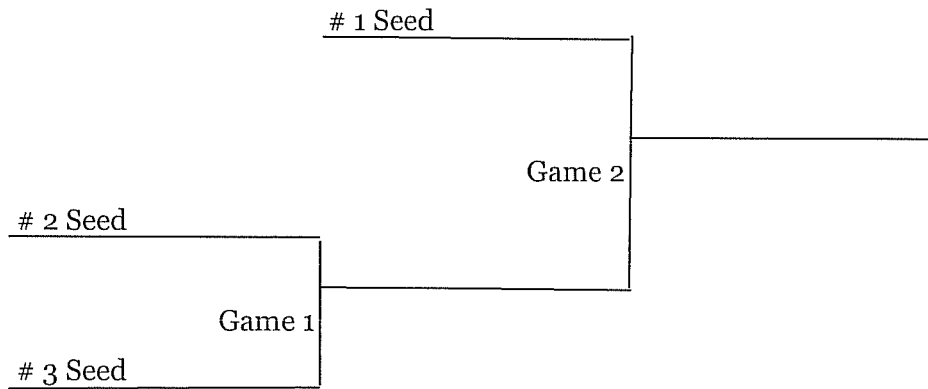

6th - 8th Grade Girls

Game #1 4:00 @ Municipal Building

Game #2 7:00 @ Pratt High School

Top Team on Bracket is Home