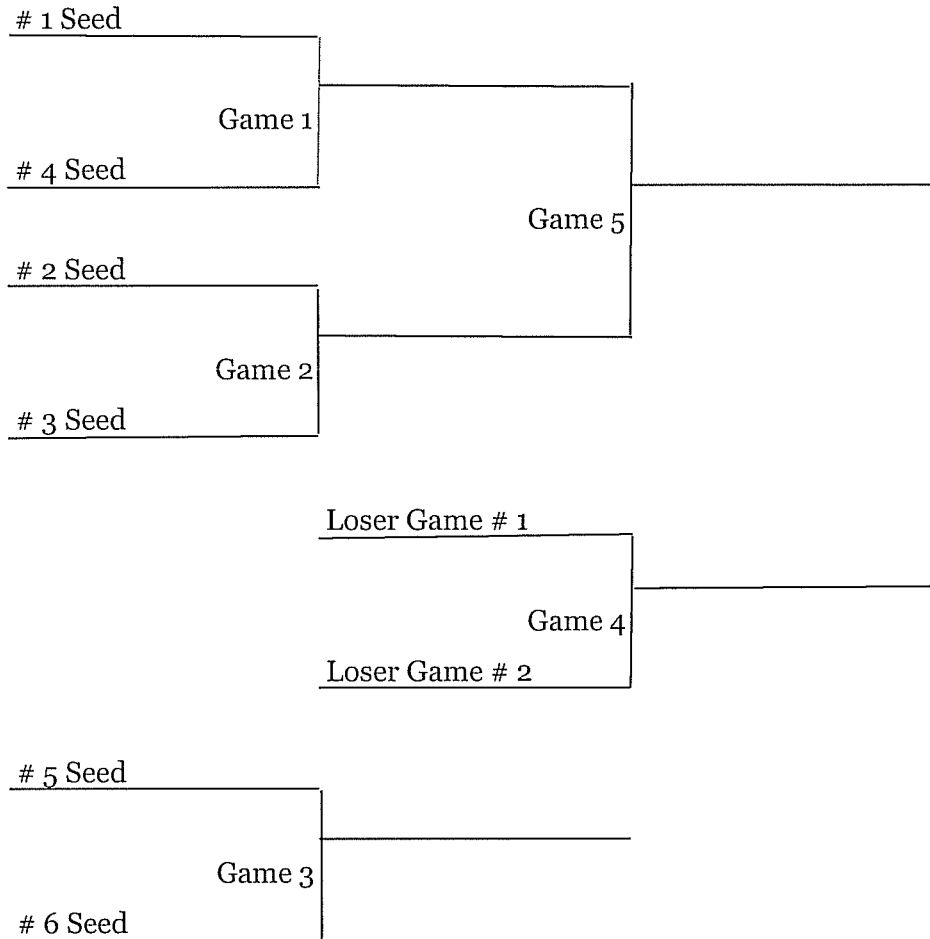

7th - 8th Grade Boys

Game #1 8:00 @ Municipal Building
Game #2 9:00 @ Municipal Building
Game #3 10:00 @ Municipal Building
Game #4 12:00 @ Municipal Building
Game #5 1:00 @ Pratt High School

Top Team on Bracket is Home