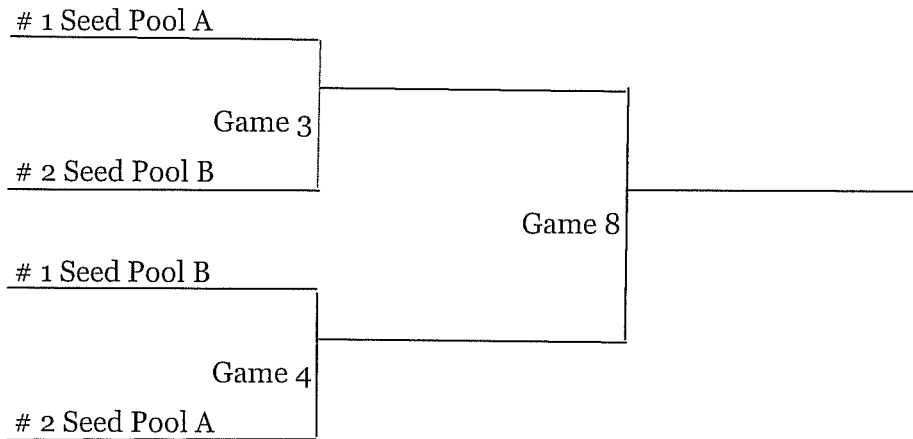

Sun. 8:00 @ PHS # 3 Seed Pool A vs. # 4 Seed Pool B -- Game #1
Sun. 8:00 @ LMS # 3 Seed Pool B vs. # 4 Seed Pool A -- Game #2
Sun. 11:00 @ PHS Winner Game # 1 vs. Winner Game # 2 -- Game #7
Sun. 11:00 @ LMS Loser Game # 1 vs. Loser Game # 2 -- Game #5
Sun. 12:00 @ LMS # 1 Seed Pool A vs. # 2 Seed Pool B -- Game #3
Sun. 1:00 @ LMS # 1 Seed Pool B vs. # 2 Seed Pool A -- Game #4
Sun. 2:30 @ LMS Loser Game # 3 vs. Loser Game # 4 -- Game #6
Sun. 3:00 @ PHS Winner Game # 3 vs. Winner Game # 4 -- Game #8

Team Listed 1st is the Home Team and will sit to the Right of the Scores Table

PHS = Pratt High School

LMS = Liberty Middle School

MB = Municipal Building

11th - 12th Grade Boys

- Game #1 8:00 @ Pratt High School
- Game #2 8:00 @ Liberty Middle School
- Game #3 12:00 @ Liberty Middle School
- Game #4 1:00 @ Liberty Middle School
- Game # 5 11:00 @ Liberty Middle School
- Game # 6 2:30 @ Liberty Middle School
- Game # 7 11:00 @ Pratt High School
- Game # 8 3:00 @ Pratt High School