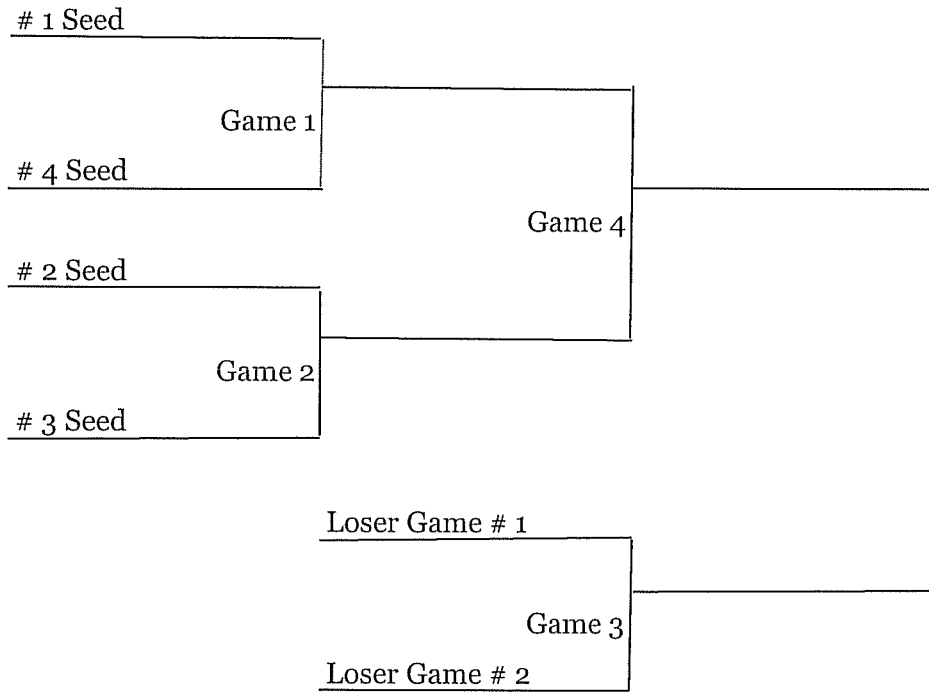

9th - 10th Grade Boys

Game #1 9:00 @ Pratt High School

Game #2 9:00 @ Liberty Middle School

Game #3 ~~12:00~~^{11:00} @ Liberty Middle School MB

Game #4 12:00 @ Pratt High School

Top Team on Bracket is Home