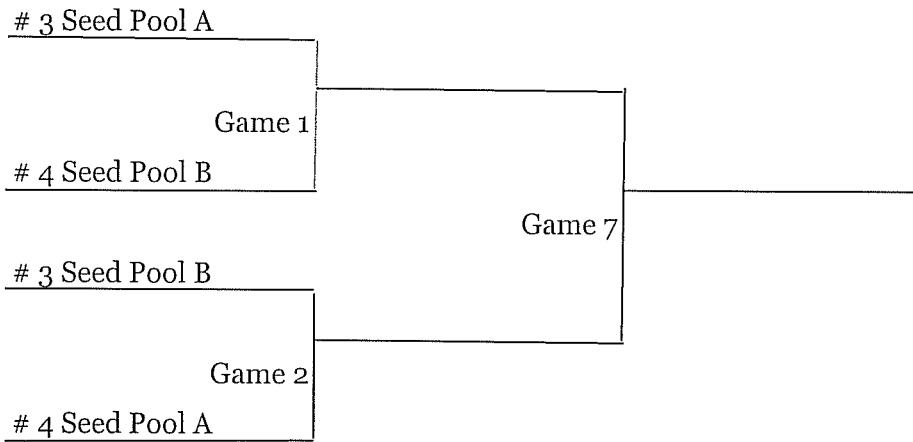

Sun. 8:00 @ PHS # 3 Seed Pool A vs. # 4 Seed Pool B -- Game #1
Sun. 8:00 @ LMS # 3 Seed Pool B vs. # 4 Seed Pool A -- Game #2
Sun. 11:00 @ PHS Winner Game # 1 vs. Winner Game # 2 -- Game #7
Sun. 11:00 @ LMS Loser Game # 1 vs. Loser Game # 2 -- Game #5
Sun. 12:00 @ LMS # 1 Seed Pool A vs. # 2 Seed Pool B -- Game #3
Sun. 1:00 @ LMS # 1 Seed Pool B vs. # 2 Seed Pool A -- Game #4
Sun. 2:30 @ LMS Loser Game # 3 vs. Loser Game # 4 -- Game #6
Sun. 3:00 @ PHS Winner Game # 3 vs. Winner Game # 4 -- Game #8

Team Listed 1st is the Home Team and will sit to the Right of the Scores Table

PHS = Pratt High School

LMS = Liberty Middle School

MB = Municipal Building

11th - 12th Grade Boys

- Game #1 8:00 @ Pratt High School
- Game #2 8:00 @ Liberty Middle School
- Game #3 12:00 @ Liberty Middle School
- Game #4 1:00 @ Liberty Middle School
- Game # 5 11:00 @ Liberty Middle School
- Game # 6 2:30 @ Liberty Middle School
- Game # 7 11:00 @ Pratt High School
- Game # 8 3:00 @ Pratt High School