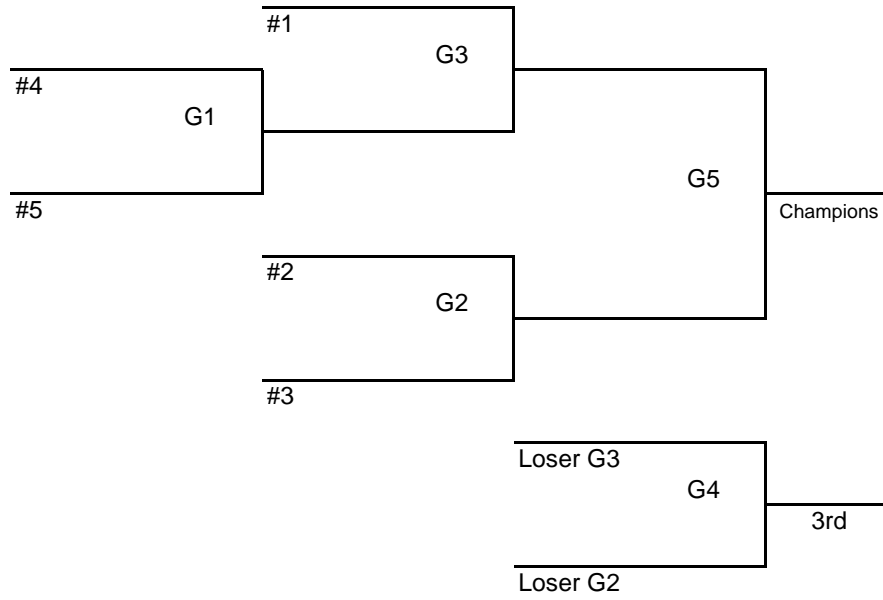

8 GIRLS BRACKET

9/10 BOYS

Records in pool play will determine seeding in tournament. In case of tie in pool play, formula used by MAYB to break ties will be used. Games played at Mark Price Arena (MP), 300 South Independence, Enid, OK 73702, Oakwood Activity Center (OAC), 401 North Oakwood, Enid, OK 73703, and Drummond High School (DHS), Hiway 132 South and Kansas Avenue, Drummond, OK 73735.

1) Kingman Eagles
2) Cherokee Chiefs
3) Enid I
4) Lomega

<u>SATURDAY</u>		<u>SUNDAY</u>		
	MP	DHS	MP	OAC
8 a.m.	3-4			
9				
10	1-2		G1	
11				
12 p.m.	1-3		G2	
1				
2	2-4			
3:30				
4:30	1-4		G4	G3
5:30				
6:30				
7:30				
8:30				
9:30	2-3