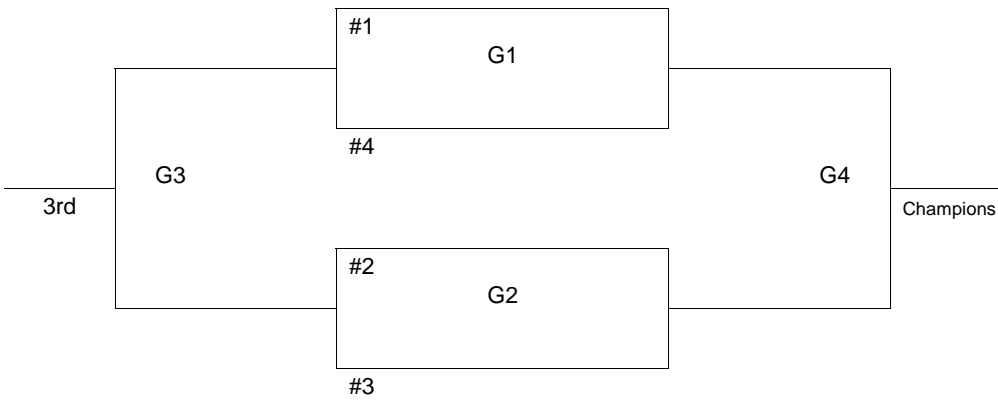

7 GIRLS- ****Revision****

Records in pool play will determine seeding in tournament. In case of tie in pool play, formula used by MAYB to break ties will be used. Games played at Drummond High School, Hiway 132 South and Kansas Avenue, Drummond, OK 73735.

1) Hennessey Eagles 12U
2) Lomega
3) OK Lady Tigers
4) Okeene

<u>SATURDAY</u>		<u>SUNDAY</u>	
8 a.m.	1-2	8 a.m.	
9	3-4	9	
10		10	
11		11	
12 p.m.	1-3	12 p.m.	
1	2-4	1	G1
2		2	G2
3:30		3	G3
4:30	2-3	4	G4
5:30	1-4