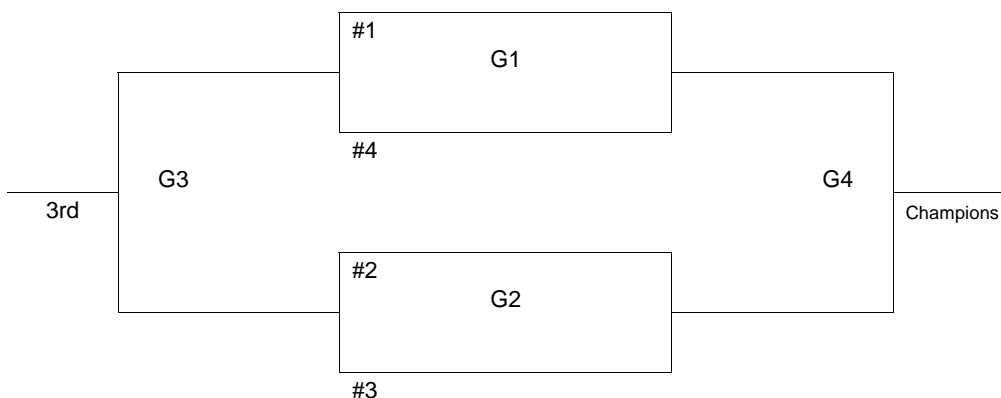

Cimarron High School
P.O. Box 8
Lahoma, OK 73754

Kremlin High School
P.O. Box 198
Kremlin, OK 73753

7/8 BOYS- ****Revision****

Records in pool play will determine seeding in tournament. In case of tie in pool play, formula used by MAYB to break ties will be used. Games played at Drummond High School, Hiway 132 South and Kansas Avenue, Drummond, OK 73735.

- 1) Cimarron Blazers
- 2) Woodward Boomers
- 3) Kingfisher Jackets
- 4) Khaos

<u>SATURDAY</u>		<u>SUNDAY</u>	
8 a.m.		8 a.m.	G1
9		9	G2
10	1-2	10	
11	3-4	11	G3
12 p.m.		12 p.m.	G4
1		1	
2	2-3	2	
3:30	1-4	3	
4:30		4	
5:30			
6:30	1-3		
7:30	2-4		

5/6 GIRLS

Records in pool play will determine seeding in tournament. In case of tie in pool play, formula used by MAYB to break ties will be used. Games played at Oakwood Activity Center (OAC), 401 North Oakwood, Enid, OK 73703 and Mark Price Arena (MP), 300 South Independence, Enid, OK 73702.