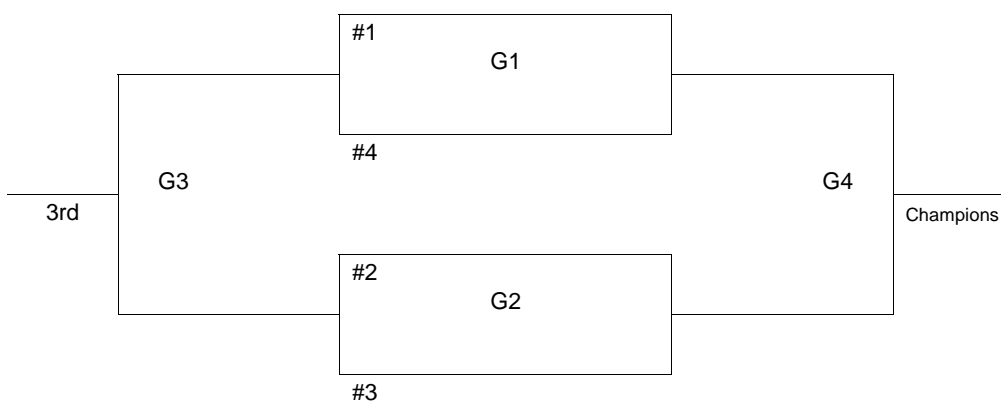

HIGH SCHOOL GIRLS-RED DIVISION

Records in pool play will determine seeding in tournament. In case of tie in pool play, formula used by MAYB will be used to break tie. Games played at Mark Price Arena (MP), 300 South Independence, Enid, OK 73702, Oklahoma Bible Academy (OBA), 5913 West Chestnut, Enid, OK 73703, and Oakwood Activity Center (OAC), 401 North Oakwood, Enid, OK 73703.

1) KS Dream Team I
2) Piedmont Wildcats Blue
3) Swisher County Fury
4) Lady Ice I

	<u>FRIDAY</u>		<u>SATURDAY</u>		<u>SUNDAY</u>
	MP		OBA		OAC
5 p.m.			8 a.m.		12:30 p.m. G1
6	1-2		9	1-4	1:30 G2
7			10		2:30 G3
8	3-4		11		3:30 G4
9			12 p.m.	1-3	
10	2-3		1	2-4	
			2