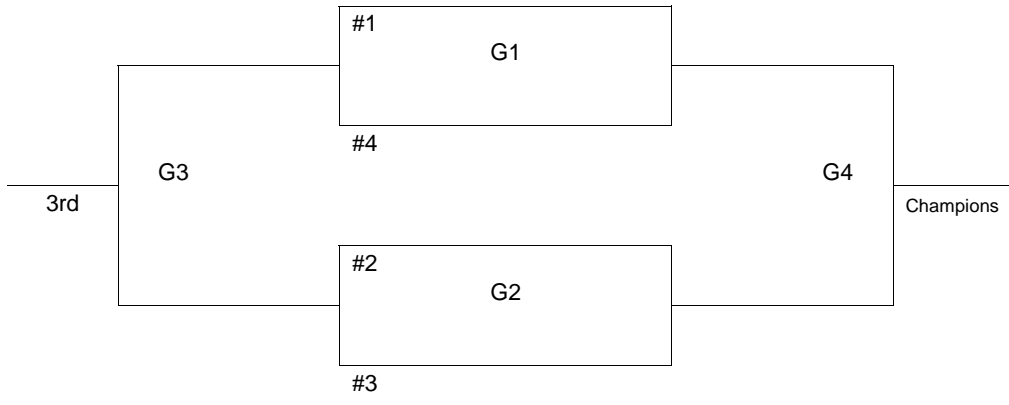

8 GIRLS

Records in pool play will determine seeding in tournament. In case of tie in pool play, formula used by MAYB will be used to break tie. Games played at Oakwood Activity Center (OAC), 401 North Oakwood, Enid, OK 73703, Mark Price Arena (MP), 300 South Independence, Enid, OK 73702, and Oklahoma Bible Academy (OBA), 5913 West Chestnut, Enid, OK 73703.

8 GIRLS BRACKET

9/10 BOYS

Records in pool play will determine seeding in tournament. In case of tie in pool play, formula used by MAYB to break ties will be used. Games played at Mark Price Arena (MP), 300 South Independence, Enid, OK 73702, Oakwood Activity Center (OAC), 401 North Oakwood, Enid, OK 73703, and Drummond High School (DHS), Hiway 132 South and Kansas Avenue, Drummond, OK 73735.

- 1) Kingman Eagles
- 2) Cherokee Chiefs
- 3) Enid I
- 4) Lomega

<u>SATURDAY</u>		<u>SUNDAY</u>		
	MP	DHS	MP	OAC
8 a.m.	3-4			
9				
10	1-2		G1	
11				
12 p.m.	1-3		G2	
1				
2	2-4			
3:30				
4:30	1-4		G4	G3
5:30				
6:30				
7:30				
8:30				
9:30	2-3			