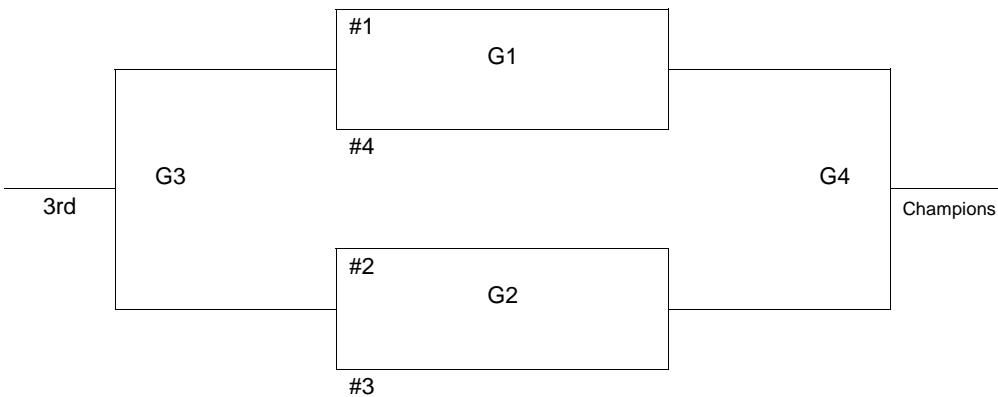

5/6 GIRLS

Records in pool play will determine seeding in tournament. In case of tie in pool play, formula used by MAYB to break ties will be used. Games played at Oakwood Activity Center (OAC), 401 North Oakwood, Enid, OK 73703 and Mark Price Arena (MP), 300 South Independence, Enid, OK 73702.

1) Hennessey Eagles 10U
2) Chisholm
3) Lady Raiders
4) Fairview Lady Jackets

<u>FRIDAY</u>		<u>SATURDAY</u>	
	OAC		MP
5 p.m.	1-3	8 a.m.	
6		9	3-4
7		10	
8	2-4	11	2-3
9		12 p.m.	1-4
10	1-2	1	
		2	G1
		3:30	G2
		4:30	
		5:30	
		6:30	G3
		7:30	G4