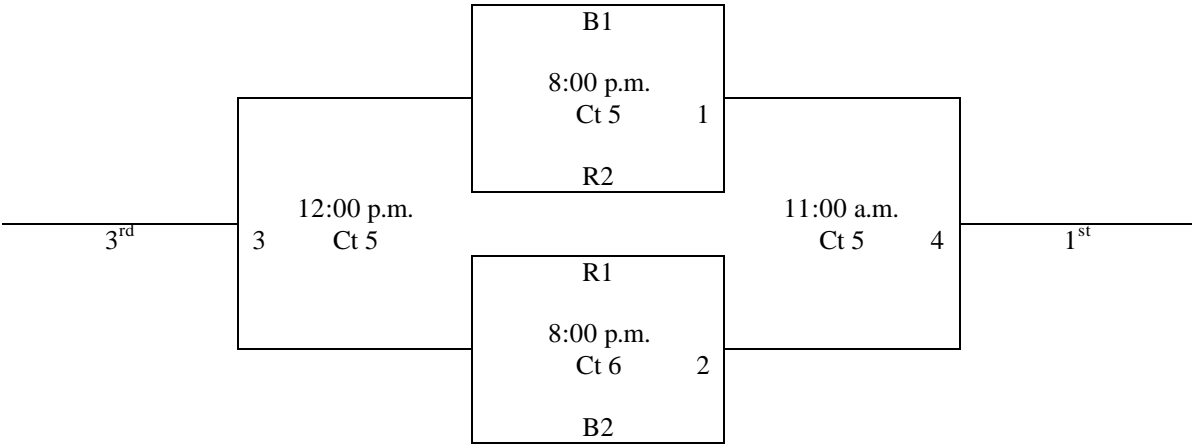

8th Grade Boys

Bracket A