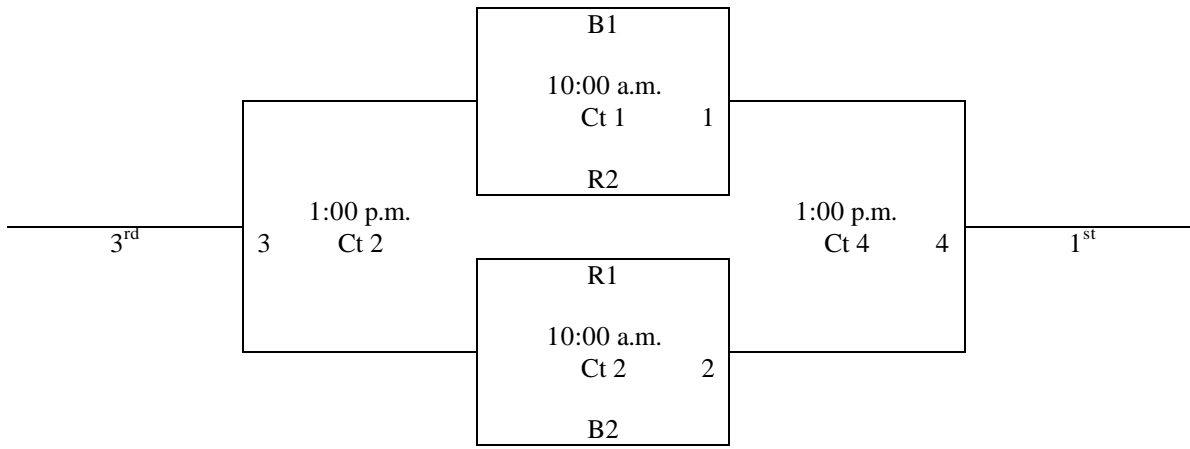

8th Grade Girls

Bracket A