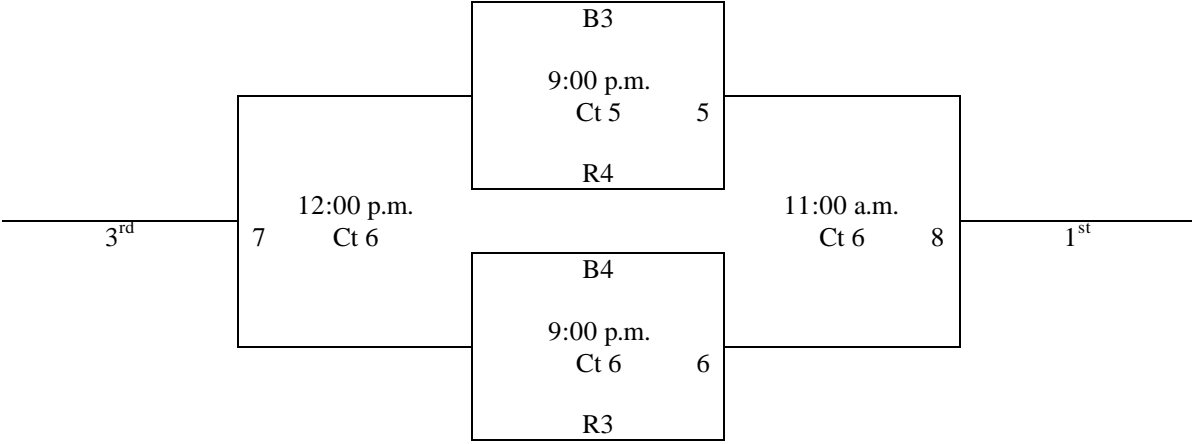

8th Grade Boys

Bracket A

Bracket B