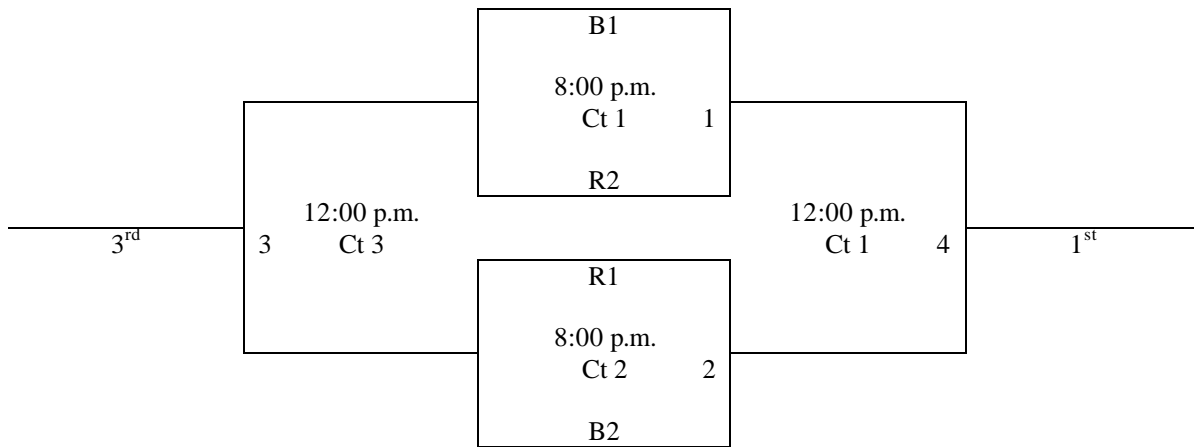

7th Grade Girls

Bracket A