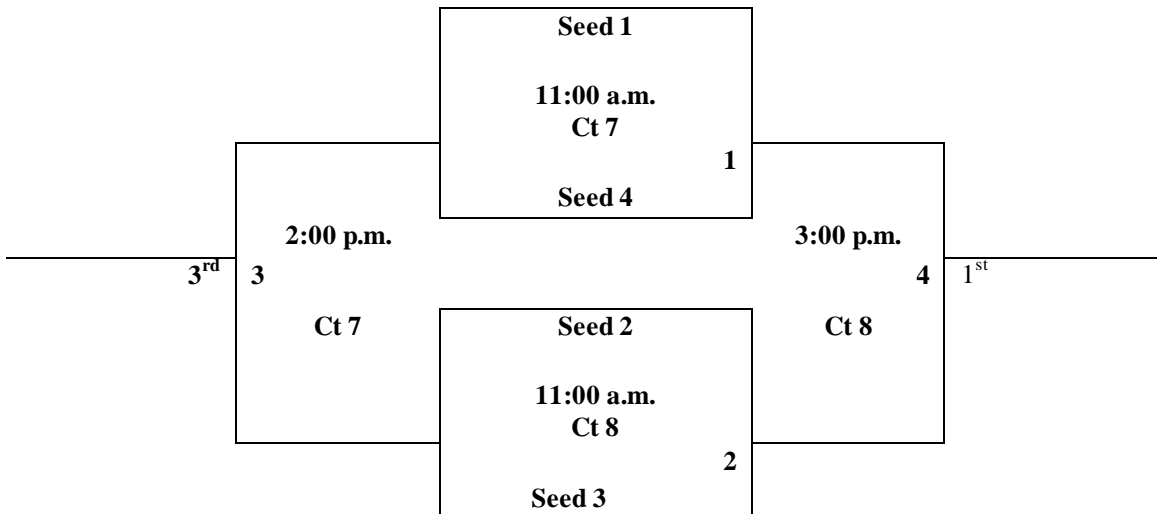

MAYB – SUMMER JAM

4th/5th Grade

Girls

W	L	W	L
G1 – NE CSS 4 G2 – Western Iowa Express		G3– Nebraska Heat G4 – NE CSS 5	

*Gym locations subject to change.

Courts #1 - 4	North High School	4410 N 36th Street
Courts #5 –6	Benson High School	5120 Maple Street
Courts #7-8	Northwest High School	8204 Crown Point Avenue

Friday, July 16	Score
6:30 p.m. G1-G2 Ct 2	
6:30 p.m. G3-G4 Ct 3	

Saturday, July 17		
11:00 a.m.	G1-G3	Ct 7
11:00 a.m.	G2-G4	Ct 8
6:00 p.m.	G1-G4	Ct 7
6:00 p.m.	G2-G3	Ct 8

Sunday, July 18		
11:00 a.m.	GAME 1	Ct 7
11:00 a.m.	GAME 2	Ct 8
2:00 p.m.	GAME 3	Ct 7
3:00 p.m.	GAME 4	Ct 8