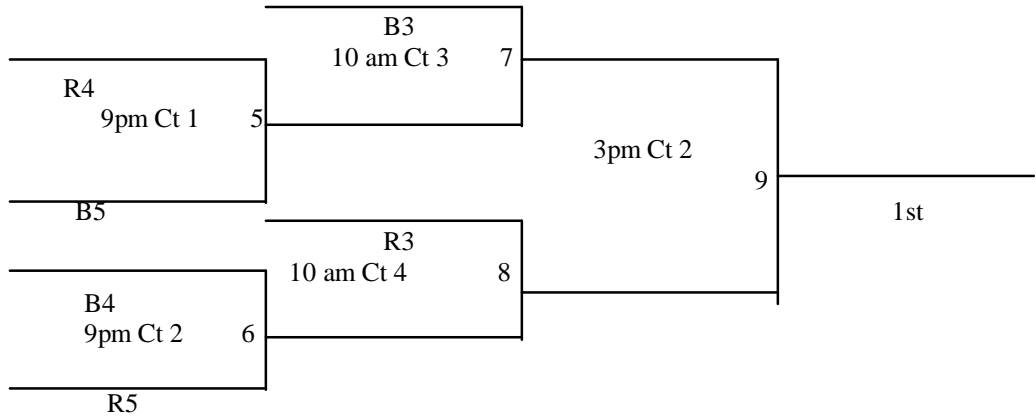

8th Grade Girls

Bracket A

Bracket B