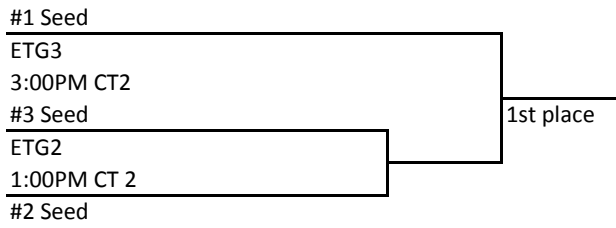

ATG1 #4 SEED VS #5 SEED- SUN 1:00PM CT4

Pool B 8th grade boys

- 1) SD Irish
- 2) Omaha Ramblers
- 3) ND- ECI
- 4) Iowa CornSharks
- 5) Lake Front All Stars
- 6) Sioux Falls Bartlett

DAY	TIME	DIVISION	CT
SAT	11:00AM	B1-B3	3
SAT	11:00AM	B2-B4	4
SAT	11:00AM	B5-B6	5
SAT	1:00PM	B3-B5	5
SAT	2:00PM	B2-B6	3
SAT	2:00PM	B1-B4	4
SAT	5:00PM	B1-B2	1
SAT	5:00PM	B3-B6	2
SAT	5:00PM	B4-B5	3
SUN	9:00AM	B2-B3	4
SUN	9:00AM	B4-B6	5
SUN	10:00AM	B1-B5	3
SUN	12:00PM	B2-B5	1
SUN	12:00PM	B1-B6	2
SUN	12:00PM	B3-B4	3

HS Boys Red Division**Pool C**

- 1) Kansas Dream Team
- 2) Iowa Cornsharks 16U
- 3) Lake Front All Stars 1
- 4) MN Prarie Dogs

HS Boys Red Division**Pool D**

- 1) MN Fulda
- 2) Sioux Falls Force
- 3) Team Illinois Hawkskii
- 4) Iowa Cornsharks 2

DAY	TIME	DIVISION	CT
SAT	1:00PM	C1-C2	1
SAT	1:00PM	C3-C4	2
SAT	1:00PM	D1-D2	3
SAT	1:00PM	D3-D4	4
SAT	3:00PM	C1-C3	5
SAT	4:00PM	C2-C4	1
SAT	4:00PM	D1-D3	2
SAT	4:00PM	D2-D4	3
SAT	6:00PM	C1-C4	4
SAT	6:00PM	C2-C3	5
SAT	7:00PM	D1-D4	1
SAT	7:00PM	D2-D3	2

HS BOYS RED TOURNAMENT BRACKETS

**HS Boys Blue Division
Pool E**

- 1) Lake Front All Stars- 2
- 2)Team Illinois Hawksii
- 3) Sanford Center
- 4) SD Spartans
- 5) IA Tigerhawks

DAY	TIME	DIVISION	CT
SAT	11:00AM	E2-E5	2
SAT	12:00PM	E1-E4	1
SAT	2:00PM	E3-E5	5
SAT	3:00PM	E1-E2	1
SAT	5:00PM	E1-E3	4
SAT	5:00PM	E2-E4	5
SAT	7:00PM	E4-E5	5
SUN	9:00AM	E2-E3	1
SUN	9:00AM	E1-E5	2
SUN	11:00AM	E3-E4	1