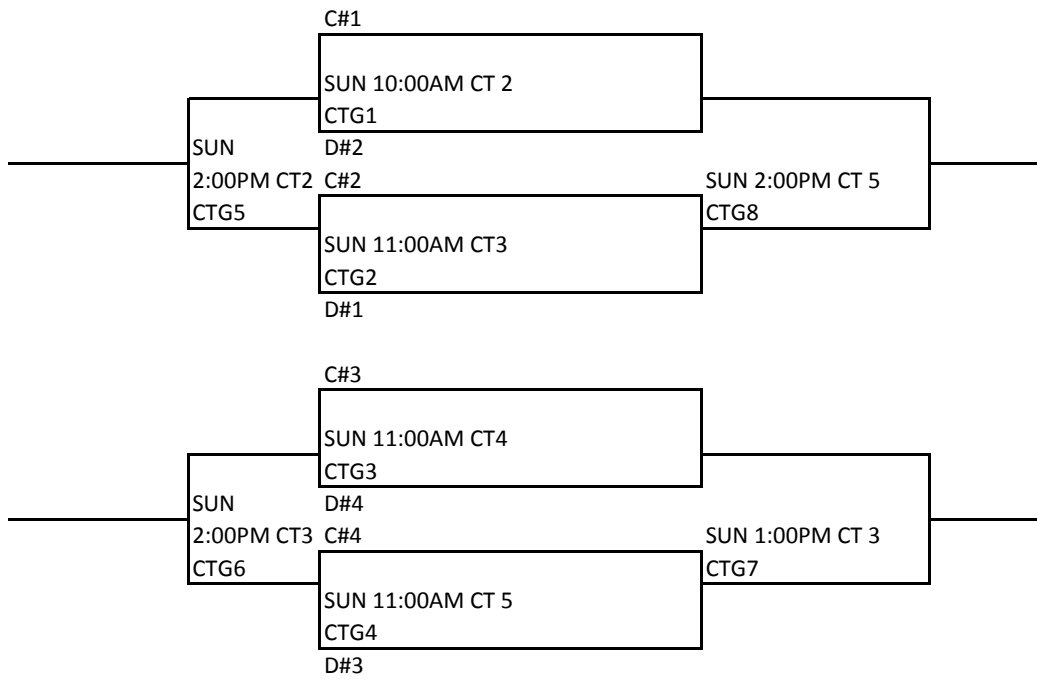

HS BOYS RED TOURNAMENT BRACKETS