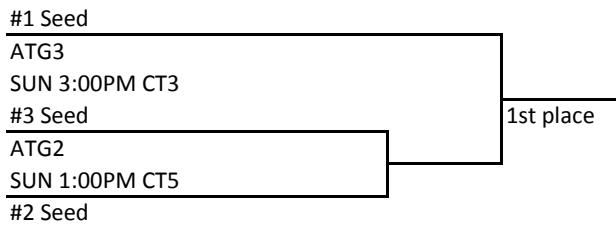

- Pool A 6th/7th Boys**
 1) South Dakota United
 2) Lake lake All Stars
 3) Iowa Corn Sharks
 4) Sioux Falls Celtics
 5) Kansas Dream Team

DAY	TIME	DIVISION	CT
SAT	11:00AM	A1-A4	1
SAT	12:00PM	A2-A3	2
SAT	2:00PM	A1-A5	2
SAT	2:00PM	A2-A4	1
SAT	4:00PM	A1-A3	4
SAT	4:00PM	A4-A5	5
SAT	7:00PM	A2-A5	3
SUN	9:00AM	A3-A4	3
SUN	10:00AM	A1-A2	1
SUN	11:00AM	A3-A5	2

ATG1 #4 SEED VS #5 SEED- SUN 1:00PM CT4

Pool B 8th grade boys

- 1) SD Irish
- 2) Omaha Ramblers
- 3) ND- ECI
- 4) Iowa CornSharks
- 5) Lake Front All Stars
- 6) Sioux Falls Bartlett

DAY	TIME	DIVISION	CT
SAT	11:00AM	B1-B3	3
SAT	11:00AM	B2-B4	4
SAT	11:00AM	B5-B6	5
SAT	1:00PM	B3-B5	5
SAT	2:00PM	B2-B6	3
SAT	2:00PM	B1-B4	4
SAT	5:00PM	B1-B2	1
SAT	5:00PM	B3-B6	2
SAT	5:00PM	B4-B5	3
SUN	9:00AM	B2-B3	4
SUN	9:00AM	B4-B6	5
SUN	10:00AM	B1-B5	3
SUN	12:00PM	B2-B5	1
SUN	12:00PM	B1-B6	2
SUN	12:00PM	B3-B4	3