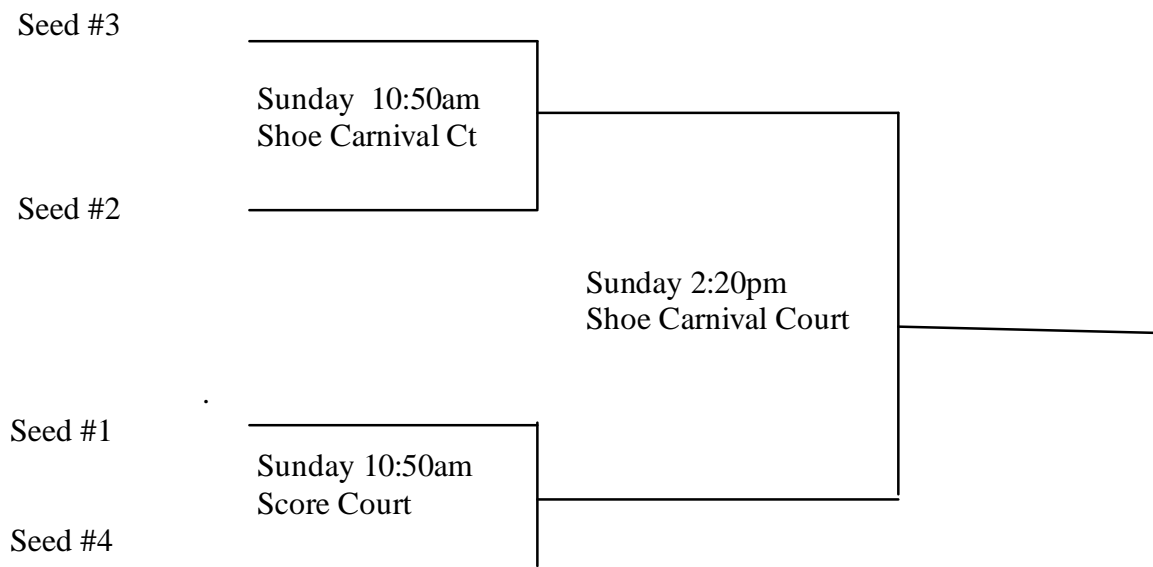

Seed #3

Sunday 8:30am  
Shoe Carnival Ct

Seed #2

Sunday 1:10pm  
Score Court

Seed #1

Sunday 9:40am  
Score Court

Seed #4

**3<sup>rd</sup> / 4<sup>th</sup> Place Game is Sunday**  
**12:00pm on Shoe Carnival Ct.**

**3<sup>rd</sup> / 4<sup>th</sup> Place game will be 1:10 on  
the Shoe Carnival Court**