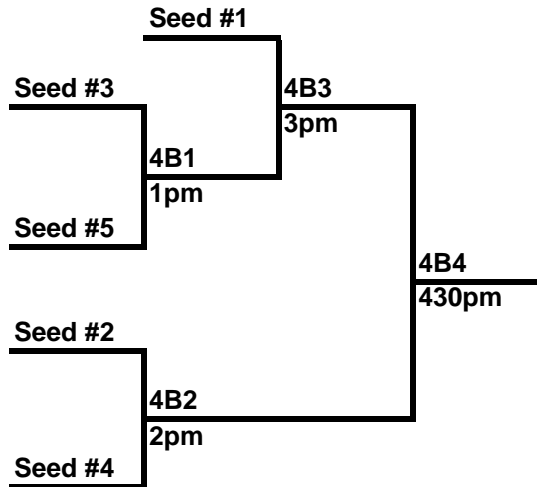

St John's Lutheran

Time		Court 1
Fri 7/16		
6pm		1v4
7pm		2v5
8pm		1v3
Sat 7/17		
9am		2v4
10am		3v5
11am		1v2
12pm		3v4
1pm		1v5
2pm		2v3
3pm		4v5
4pm		
Sun 7/18		
1pm		4B1
2pm		4B2
3pm		4B3
430pm		4B4

3/4th Grade Boys

1. CO Miners
2. Basketball TAO
3. BAC-Shield
4. Ballers
5. CO Hornets

Wins	Losses

3/4th Grade Boys Bracket Play