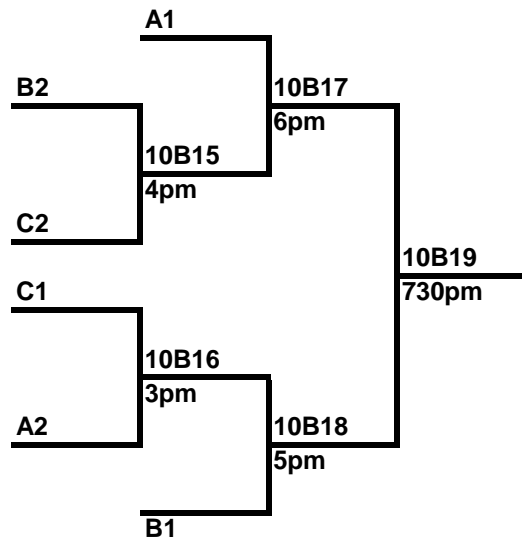

Arvada West High School

9/10th Grade Boys

Division II

Pool A

41. Shining 8 Blk
42. Legends Blk
43. Next Level 15 E
44. Roundball Unl

Wins	Losses

Pool B

45. BMHS JV
46. Chaos 15 Wht
47. Titans U15 Blk
48. Legends Wht

Pool C

49. Shining 15 Wht
50. CO Elite
51. CO Gold
52. CO Fever

	Time	Court 1	Court 2
Fri 7/16			
	5pm	41v43	33v34
	6pm	45v46	37v38
	7pm	42v44	35v36
	8pm	47v48	29v32
	9pm	30v31	39v40
Sat 7/17			
	9am	34v36	33v35
	10am	37v39	38v40
	11am	34v35	33v36
	12pm	41v42	43v44
	1pm	37v40	38v39
	2pm	41v44	42v43
	3pm	49v52	50v51
	4pm	45v47	46v48
	5pm	29v30	31v32
	6pm	45v48	46v47
	7pm	29v31	30v32
Sun 7/18	9am	10B1	10B2
	10am	10B6	10B7
	11am	10B3	10B4
	12pm	10B11	10B8
	1pm	10B5	10B9
	2pm	10B13	10B12
	3pm	10B10	10B16
	4pm	10B15	10B14
	5pm	10B18	10B25
	6pm	10B17	open
	730pm	10B19	10B26
	8pm		

9/10 Boys- Higher Seeds Bracket Games