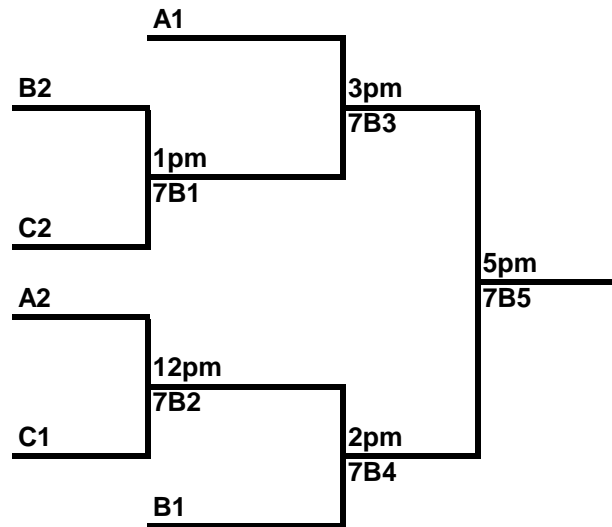

Green Mountain High School

Fri 7/16

	Gym 1	Gym 2	Gym 3
5pm	14v15	16v18	22v23
6pm	20v21	28v24	25v27
7pm	15v18	16v17	19v23
8pm	21v22	24v25	26v27
9pm	134v137	138v139	140v141
Sat 7/17			
9am	14v16	17v18	19v20
10am	24v26	25v28	21v23
11am	15v16	14v17	20v22
12pm	24v27	26v28	19v21
1pm	15v17	14v18	20v23
2pm	27v28	25v26	19v22
3pm	134v135	136v137	143v144
4pm	138v141	139v140	open
5pm	143v145	123v124	135v136
6pm	139v141	142v144	138v140
7pm	144v145	135v137	134v136
8pm	open	142v145	open
Sun 7/18			
9am	8B1	8B2	8B3
10am	8B9	8B10	142v143
11am	8B4	8B5	8B6
12pm	8B12	8B11	7B2
1pm	8B7	7B1	7B9
2pm	7B8	8B13	7B4
3pm	7B6	8B8	7B3
4pm	7B7	7B10	7B11
5pm	open	7B5	7B13
6pm	open	7B14	7B12

7th Grade Boys

Pool A

134. Next Level Sel
135. Cheyenne Tbirds
136. Above and Beyond
137. CO Hornets

Wins	Losses

Pool B

138. Co Titans 13Blk
139. Next Level Eli
140. Shining Star- B
141. Extreme Red

Wins	Losses

Pool C

142. Legends
143. Rock Canyon
144. Roundball Unl
145. Crosby Hawks

Wins	Losses

7th Boys Brackets- Higher Seeds