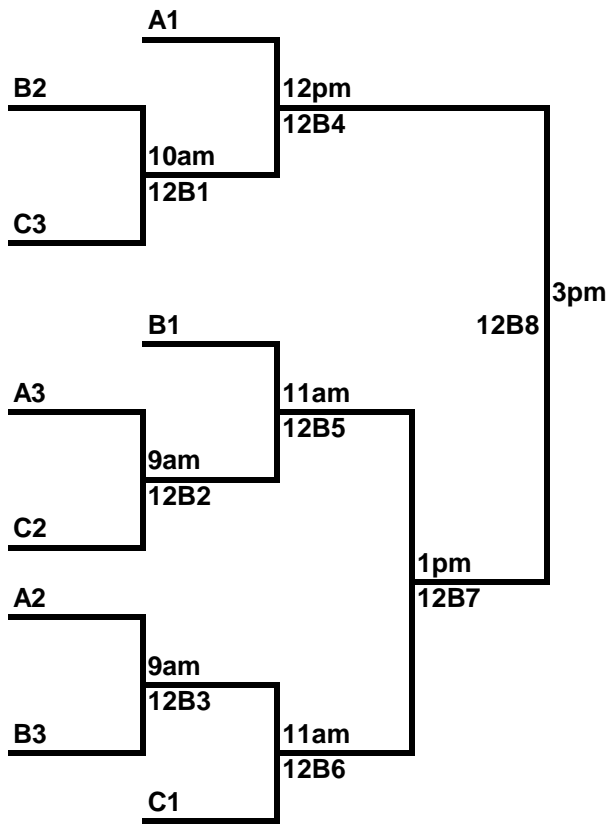

11/12th Grade Boys- Higher Seeds Bracket Play