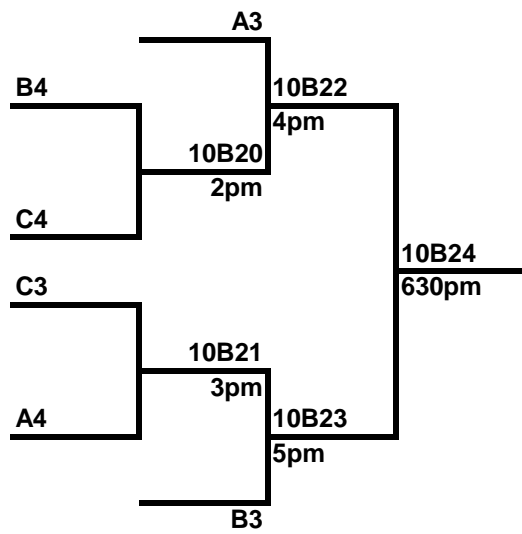

9/10 Boys- Lower Seeds Bracket Games- Ralston Valley High School