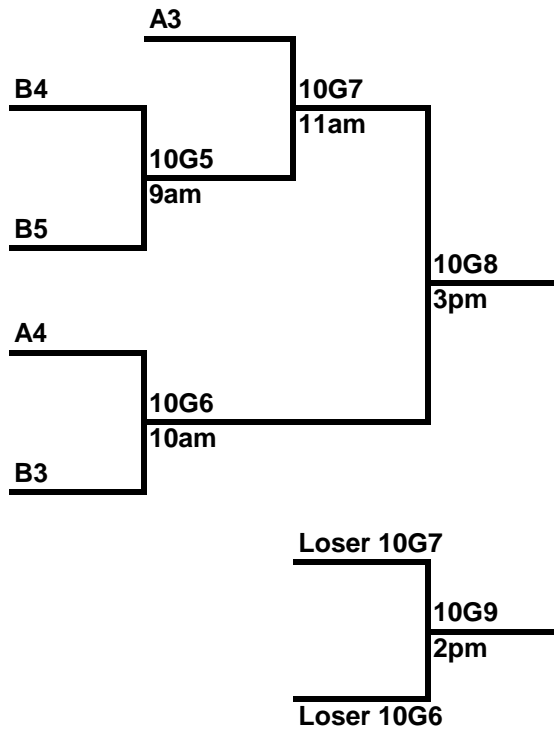

Lutheran High School

Time		Court 1
Fri 7/16		
5pm		100v101
6pm		99v102
7pm		106v107
8pm		103v104
Sat 7/17		
9am		100v102
10am		99v101
11am		103v105
12pm		101v102
1pm		104v106
2pm		99v100
3pm		104v105
4pm		103v107
5pm		105v106
6pm		104v107
7pm		103v106
8pm		105v107
Sun 7/18		
9am		10G5
10am		10G6
11am		10G7
12pm		10G1
1pm		10G2
2pm		10G9
3pm		10G8
4pm		10G4
5pm		10G3

9/10th Grade Girls

Pool A

99. Thunder Red
100. Shining 16 Wht
101. Denver East
102. Cherokee Trail

Wins	Losses

Pool B

103. Fairview
104. Legends- Wht
105. CO Wolfpack
106. TBD
107. Lakewood

Wins	Losses

9/10th Grade Girls Bracket Play

Lower Seeds