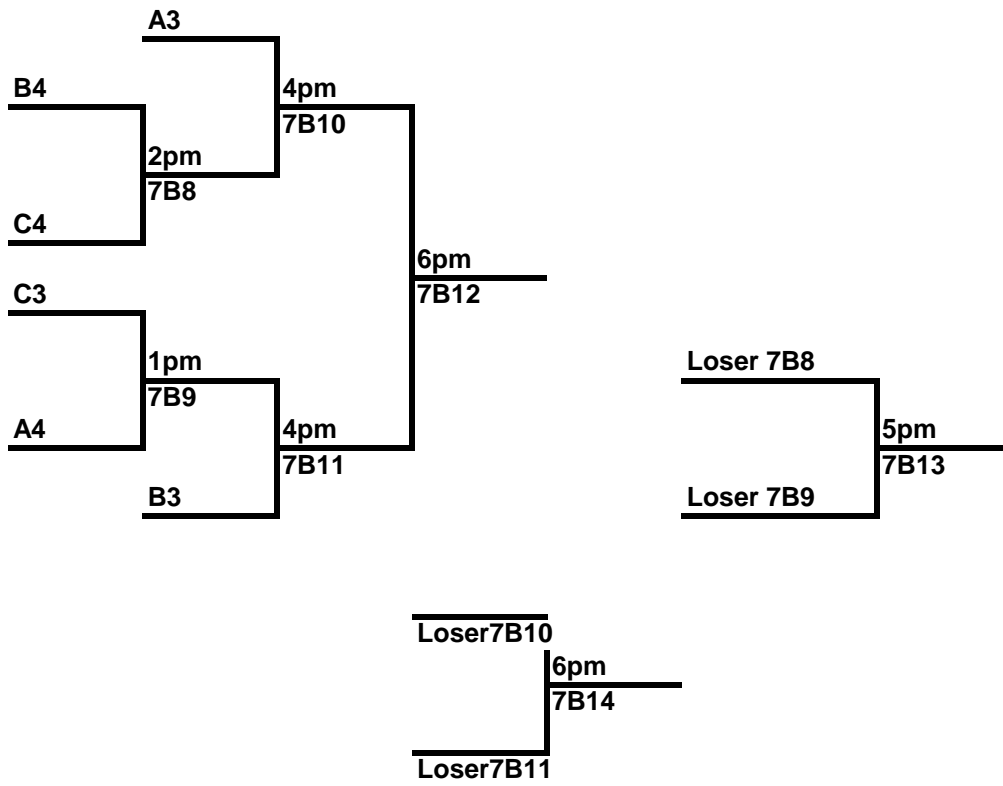

7th Grade Boys- Lower Seeds Bracket Play