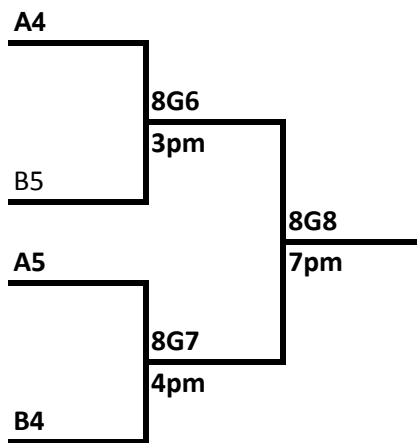

Alice Terry Elementary School- Lower Seeds Bracket Games