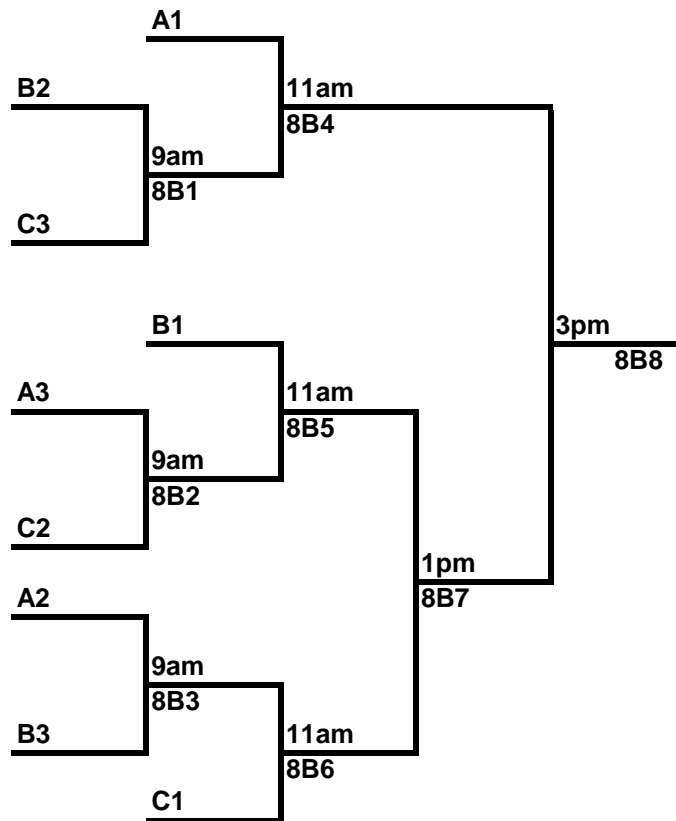

8th Grade Boys- Higher Seeds Bracket Play