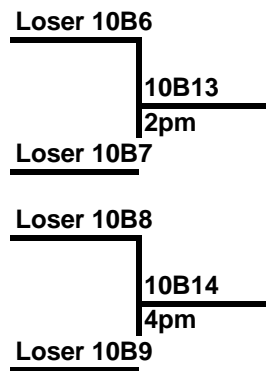

#### Pool C

- 37. Thunder Ridge
- 38. Shining 16 Wht
- 39. Titans U14 Blk
- 40. Elite B-Ball

### 9/10 Boys- Higher Seeds Bracket Games

**9/10 Boys- Lower Seeds Bracket Games**