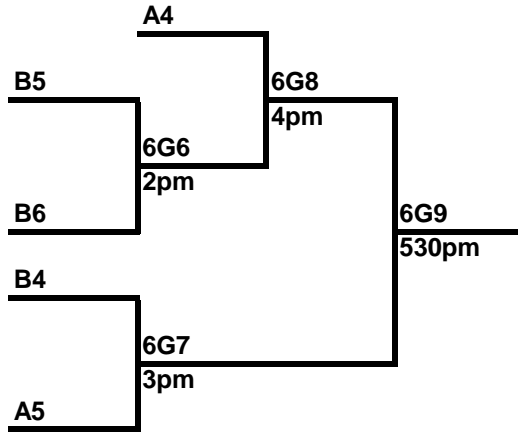

### Lower Seeds

Lutheran High School Brackets- 9/10 Girls  
Higher Seeds

**6th Grade Girls Bracket Play**  
**Lower Seeds- Tony Grampsas Recreation Center**