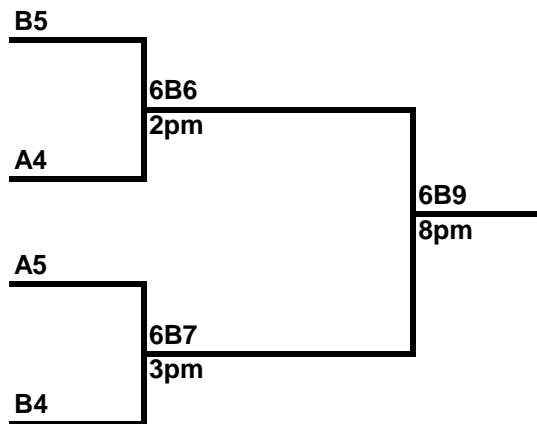

Ralston Valley 6th boys

Time		Court 1
Fri 7/16		
4pm		125v126
5pm		124v127
6pm		128v129
7pm		124v125
8pm		144-145
9pm		123v126
Sat 7/17		
9am		132v133
10am		129v130
11am		142-143
12pm		129v133
1pm		130v132
2pm		128v133
3pm		123v127
4pm		130v133
5pm		128v132
6pm		125v127
7pm		124v126
8pm		123v125
9pm		126v127
Sun 7/18		
10am		128v130
11am		129v132
12pm		6B2
1pm		6B1
2pm		6B6
3pm		6B7
4pm		6B3
5pm		6B4
6pm		6B8
7pm		6B5
8pm		6B9

6th Grade Boys

(a few pool games will be at Green Mt)

Pool A

Wins   Losses

123. C Billups Acad		
124. CO Hawks		
125. CO Legends		
126. Next Level Eli		
127. BAC Champs		

Pool B

Wins   Losses

128. C Billups Elite		
129. Elite B-Ball Aca		
130. JR Cats		
132. Shining Blk		
133. CO Hornets		

6th Grade Boys Bracket Play