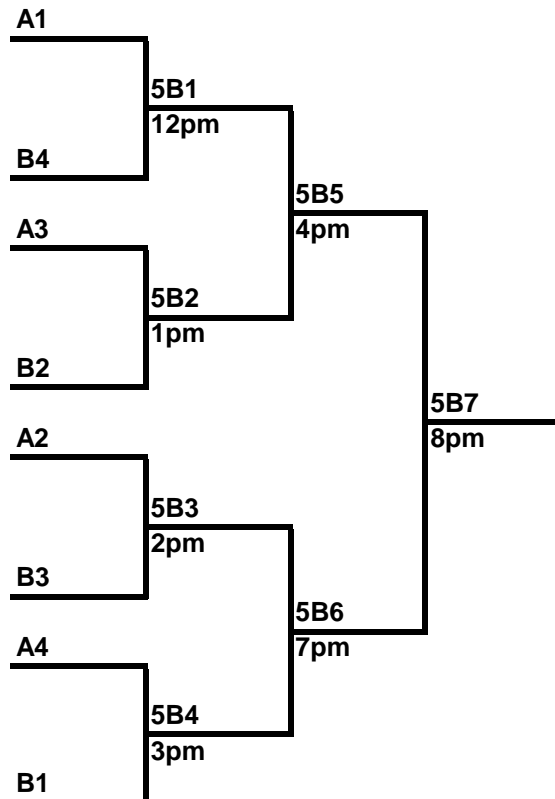

Bethlehem Lutheran

5th Grade Boys

Time		Court 1	
Fri 7/16			
5:30pm		6v8	
6:30pm		7v9	
7:30pm		10v11	
8:30pm		12v13	
Sat 7/17			
9am		6v7	
10am		8v9	
11am		10v12	
12pm		7v8	
1pm		11v13	
2pm		6v9	
3pm		10v13	
4pm		11v12	
Sun 7/18			
12pm		5B1	
1pm		5B2	
2pm		5B3	
3pm		5B4	
4pm		5B5	
5pm		5B8	
6pm		5B9	
7pm		5B6	
8pm		5B7	

Pool A

	Wins	Losses
6. Miners I		
7. C Billups Acad		
8. CO Legends		
9. CO B-Ball Acad		

Pool B

	Wins	Losses
10. Miners II - Carter		
11. Golden Demons		
12. CO Hornets		
13. Roundball Unlim		

5th Grade Boys Bracket Play

Loser 5B1

Loser 5B2

Loser 5B3

Loser 5B4