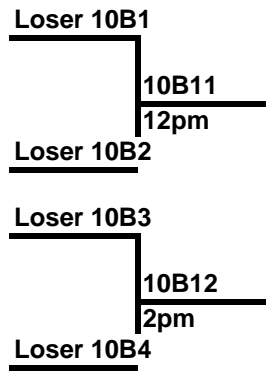

9/10 Boys- Lower Seeds Bracket Games