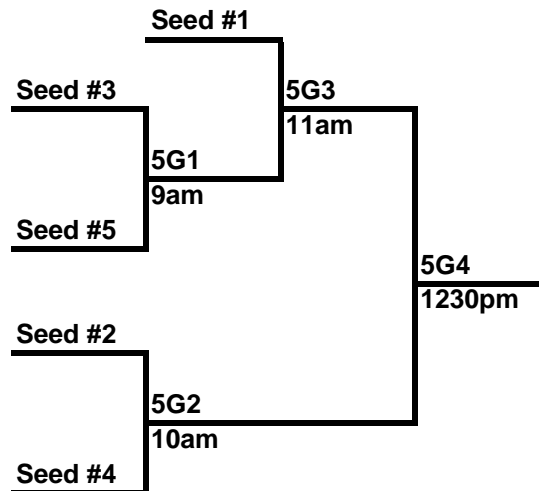

Tony Grampas Recreation Center

Time		Court 1
Fri 7/16		
5pm		68v69
6pm		71v72
7pm		81v83
8pm		69v70
Sat 7/17		
9am		68v71
10am		70v72
11am		69v71
12pm		68v72
1pm		70v71
2pm		69v72
3pm		68v70
4pm		79v80
5pm		81v82
6pm		79v83
7pm		80v81
8pm		82v83
Sun 7/18		
9am		5G1
10am		5G2
11am		5G3
1230pm		5G4
2pm		6G6
3pm		6G7
4pm		6G8
530pm		6G9

5th Grade Girls

68. CO Gold Rush
69. CO Legends
70. CO Crush
71. CO Thunder
72. JR Eagles Gold

Wins	Losses

5th Grade Girls Bracket Play