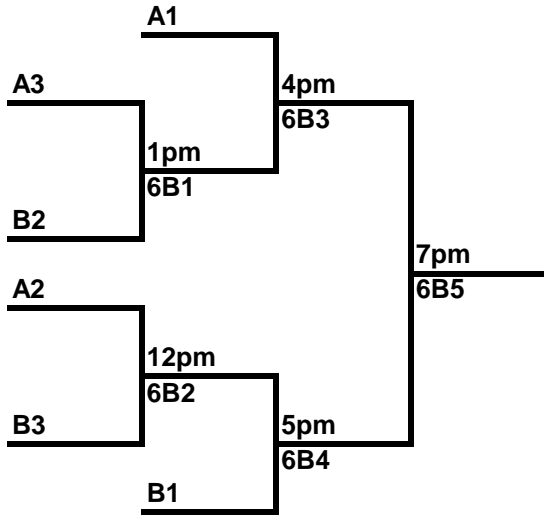

6th Grade Boys Bracket Games
Higher Seeds