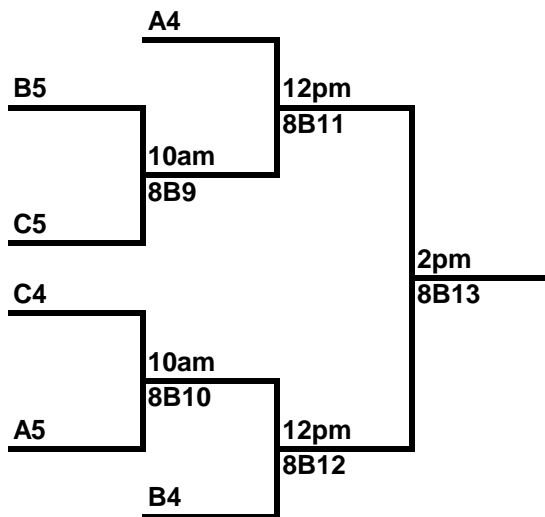

8th Grade Boys- Lower Seeds Bracket Play