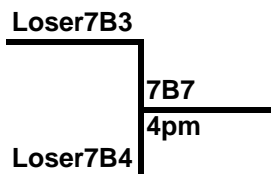

Green Mountain High School

Fri 7/16

	Gym 1	Gym 2	Gym 3
5pm	14v15	16v18	22v23
6pm	20v21	28v24	25v27
7pm	15v18	16v17	19v23
8pm	21v22	24v25	26v27
9pm	134v137	138v139	140v141
Sat 7/17			
9am	14v16	17v18	19v20
10am	24v26	25v28	21v23
11am	15v16	14v17	20v22
12pm	24v27	26v28	19v21
1pm	15v17	14v18	20v23
2pm	27v28	25v26	19v22
3pm	134v135	136v137	143v144
4pm	138v141	139v140	open
5pm	143v145	123v124	135v136
6pm	139v141	142v144	138v140
7pm	144v145	135v137	134v136
8pm	open	142v145	open
Sun 7/18			
9am	8B1	8B2	8B3
10am	8B9	8B10	142v143
11am	8B4	8B5	8B6
12pm	8B12	8B11	7B2
1pm	8B7	7B1	7B9
2pm	7B8	8B13	7B4
3pm	7B6	8B8	7B3
4pm	7B7	7B10	7B11
5pm	open	7B5	7B13
6pm	open	7B14	7B12

7th Grade Boys

Pool A

134. Next Level Sel
135. Cheyenne Tbirds
136. Above and Beyond
137. CO Hornets

Wins	Losses

Pool B

138. Co Titans 13Blk
139. Next Level Eli
140. Shining Star- B
141. Extreme Red

Wins	Losses

Pool C

142. Legends
143. Rock Canyon
144. Roundball Unl
145. Crosby Hawks

Wins	Losses

7th Boys Brackets- Higher Seeds