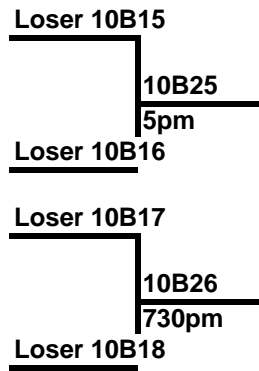

9/10 Boys- Lower Seeds Bracket Games- Ralston Valley High School