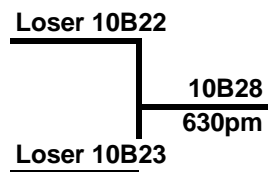

9/10 Boys- Lower Seeds Bracket Games- Ralston Valley High School