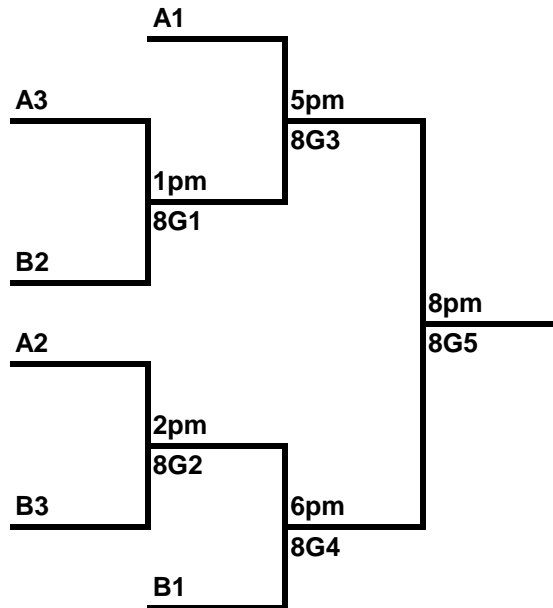

Alice Terry Elementary School Games

Fri 7/16	Court 1	
5pm	94v95	
6pm	97v98	
7pm	89v90	
8pm	91v92	
9pm	96v97	
Sat 7/17		
9am	90v93	
10am	89v91	
11am	95v98	
12pm	89v93	
1pm	90v91	
2pm	92v93	
3pm	95v96	
4pm	89v92	
5pm	94v97	
6pm	90v92	
7pm	94v96	
Sun 7/18		
9am	91v93	
10am	96v98	
11am	95v97	
12pm	94v98	
1pm	8G1	
2pm	8G2	
3pm	8G6	
4pm	8G7	
5pm	8G3	
6pm	8G4	
7pm	8G8	
8pm	8G5	

8th Grade Girls

Pool A

89. Flight 2014
90. Shining Stars
91. Boulder Rockies
92. CBC Black
93. Panhandle Expl

Wins	Losses

Pool B

94. CO Gold
95. Rage 8's
96. CO Eclipse
97. Rebels
98. Shining Stars II

Wins	Losses