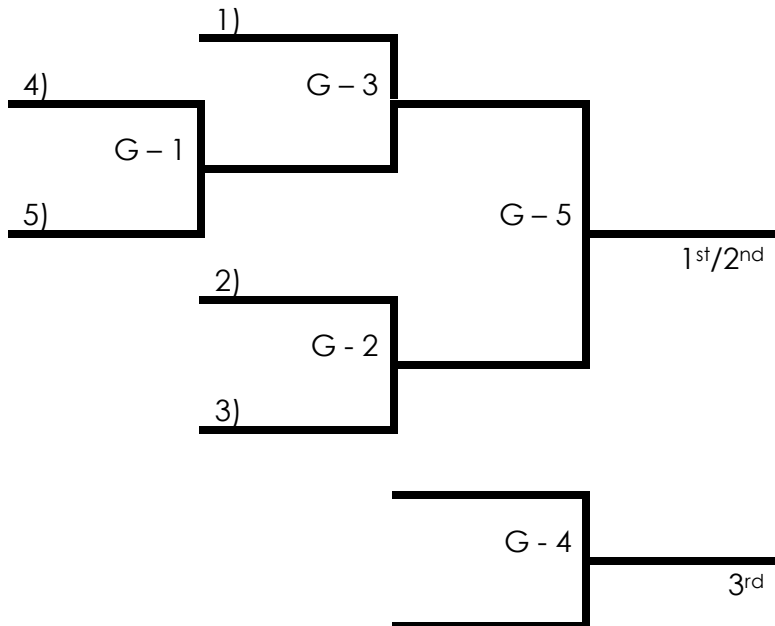

Emporia MAYB
9th – 10th Girls
Round-Robin ~~ Bracket Play
Games played at Emporia High School

		Won	Lost	13 pt +/-
1.	S.F.T. Lady Chargers			
2.	Emporia			
3.	Douglas Lady Dawgs			
4.	Kansas Hornets 2014			
5.	Burlington Red Rockets			

Friday, July 16	
	<u>EHS-V2</u>
5:00	1 – 4
6:00	2 – 3
7:00	4 – 5
8:00	3 – 1
9:00	5 – 2

1. NO SUNDAY GAMES   2. Medals – Top 3 places   3. Enter through the SE Doors near the Fitness Center

Saturday, July 17	
	<u>EHS-JV</u>
8:00	3 – 4
9:00	1 – 2
10:00	5 – 3
11:00	4 – 2
12:00	5 – 1
1:00	X
2:00	G – 1
3:00	X
4:00	G – 2
5:00	X
6:00	G – 3
7:00	X
8:00	G – 4
9:00	G – 5