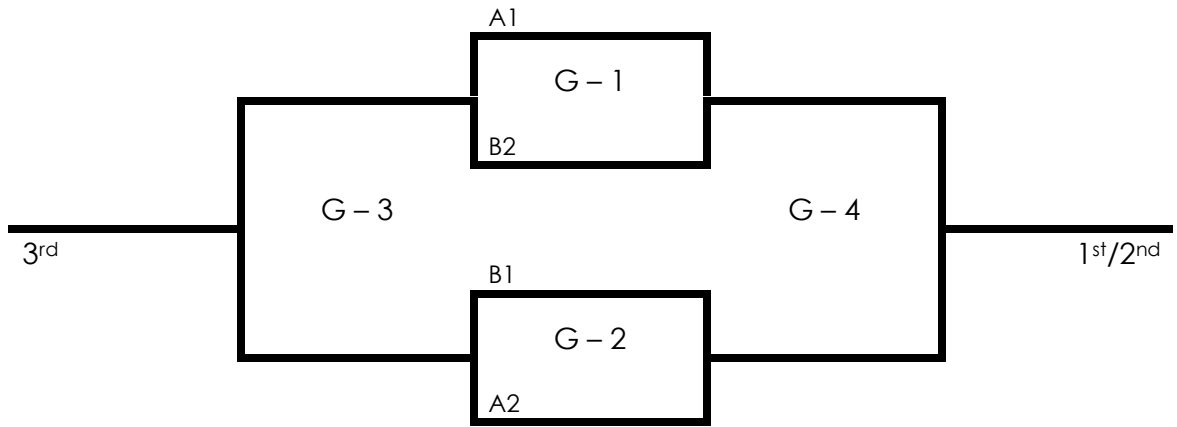

GOLD BRACKET