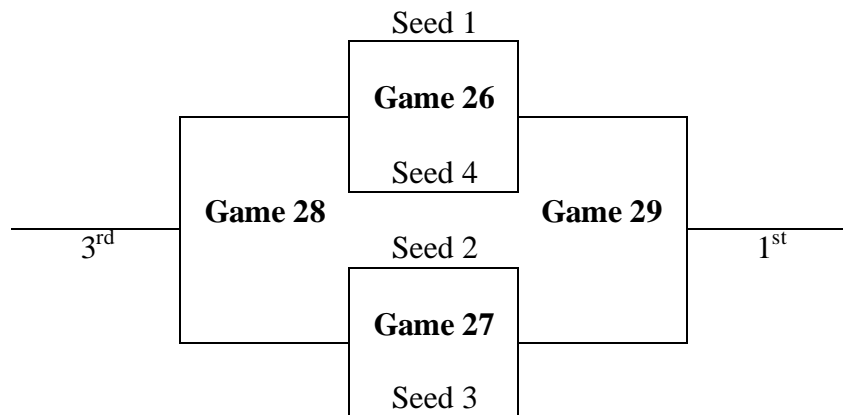

After pool play on Friday and Saturday teams will be seeded and will finish bracket play on Sunday.

<u>GAME AND TIME</u>	<u>LOCATION</u>	<u>RESULT</u>
----------------------	-----------------	---------------

FRIDAY

54v55	9:00 p.m.	Lighthouse #4
-------	-----------	---------------

SATURDAY

54v57	12:00 p.m.	Lighthouse #2
54v56	2:00 p.m.	Lighthouse #3
55v57	2:00 p.m.	Lighthouse #4
56v57	4:00 p.m.	Lighthouse #1
55v56	6:00 p.m.	Lighthouse #2

BRACKET PLAY

		<u>8th Grade Girls</u>
Game 26	9:30 a.m.	Lighthouse #1
Game 27	9:30 a.m.	Lighthouse #2

SUNDAY

Game 28	4:30 p.m.	Destiny #1
Game 29	4:30 p.m.	Destiny #2

9th-10th Girls

Del City MAYB Hoops Tournament
July 9-11