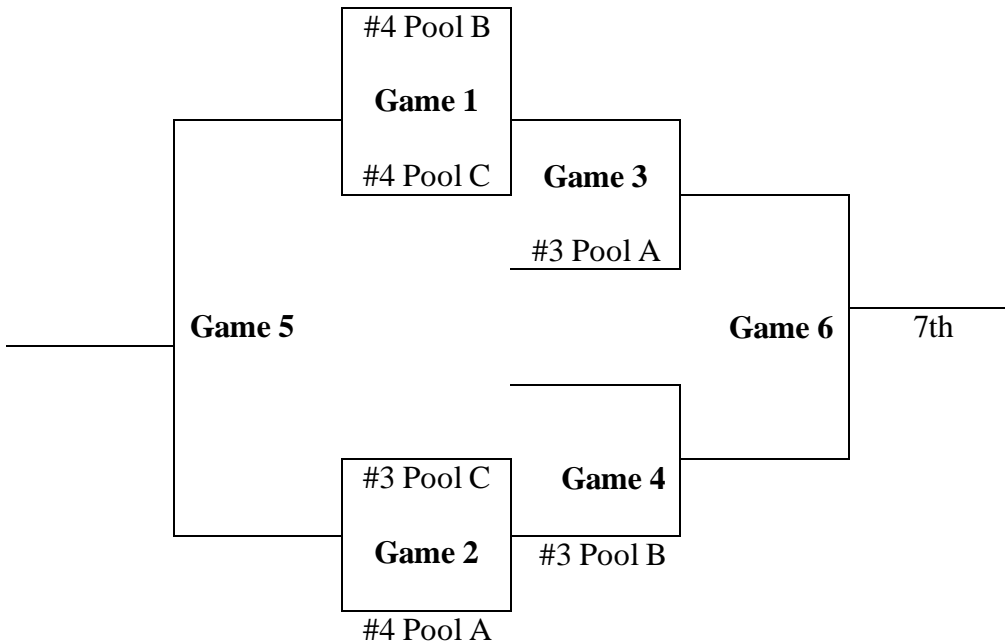

BRACKET PLAY

Saturday and Sunday, July 11th

8th-9th Grade Boys

Silver

Game 1	7:00 p.m.	#4 Pool B vs. #4 Pool C	Lighthouse #1
Game 2	8:00 p.m.	#4 Pool A vs. #3 Pool C	Lighthouse #2
Game 3	11:30 a.m.	Winner Game 1 vs. #3 Pool A	Lighthouse #2
Game 4	11:30 a.m.	Winner Game 2 vs. #3 Pool B	Lighthouse #3
Game 5	1:30 p.m.	Loser game 1 vs. Loser Game 2	Lighthouse #1
Game 6	1:30 p.m.	Silver Finals	Lighthouse #1

Gold

Game 7	9:30 a.m.	#2 Pool B vs. #2 Pool C	Lighthouse #3
Game 8	9:30 a.m.	#1 Pool C vs. #2 Pool A	Lighthouse #4
Game 9	12:30 p.m.	Winner Game 7 vs. #1 Pool A	Lighthouse #3
Game 10	12:30 p.m.	Winner Game 8 vs. #1 Pool B	Lighthouse #4
Game 11	2:30 p.m.	Loser game 7 vs. Loser Game 8	Lighthouse #3
Game 12	2:30 p.m.	Gold Finals	Lighthouse #4

Silver Bracket