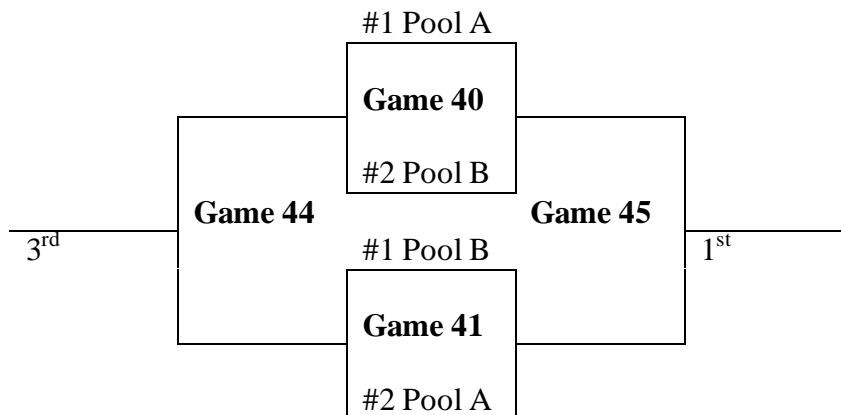

Gold Bracket