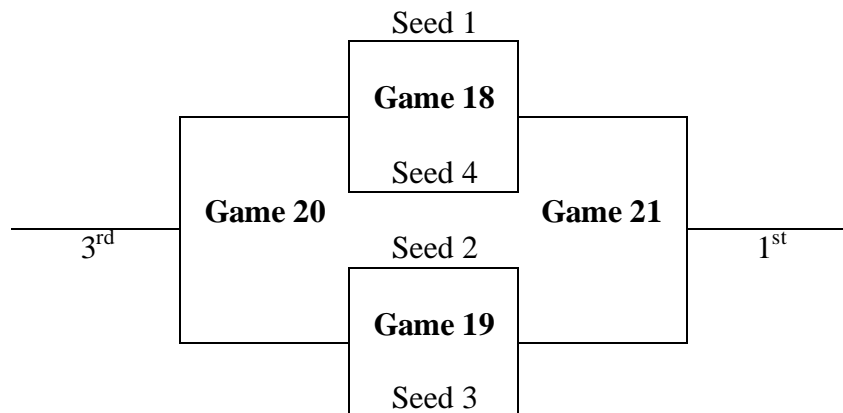

After pool play on Friday and Saturday teams will be seeded and will finish bracket play on Sunday.

<u>GAME AND TIME</u>	<u>LOCATION</u>	<u>RESULT</u>
----------------------	-----------------	---------------

FRIDAY

41v43	8:00 p.m.	CHA
-------	-----------	-----

SATURDAY

40v43	10:00 a.m.	Destiny #1
41v42	10:00 a.m.	Destiny #2
42v43	12:00 p.m.	Destiny #1
40v41	12:00 p.m.	Destiny #2
40v42	2:00 p.m.	Destiny #2

BRACKET PLAY **5th GRADE GIRLS**

Game 18	7:00 p.m.	Destiny #1
Game 19	7:00 p.m.	Destiny #2

SUNDAY

Game 20	8:30 a.m.	Lighthouse #4
Game 21	11:30 a.m.	Lighthouse #4

6th Grade Girls

Del City MAYB Hoops Tournament
July 9-11

<u>TEAMS</u>	<u>WINS</u>	<u>LOSSES</u>
--------------	-------------	---------------

- 44. OK Select 5th
- 45. OK Ultimates
- 46. Lady Ice – avoid 57 – no Friday
- 47. Extreme Ballers – OK – no Friday, avoid 53
- 48. SCU Air Hoops 6th
- 49. OK Lady Magic

Division will be played out in pool play. Best overall record will win tournament. Any tiebreakers will follow normal MAYB guidelines.