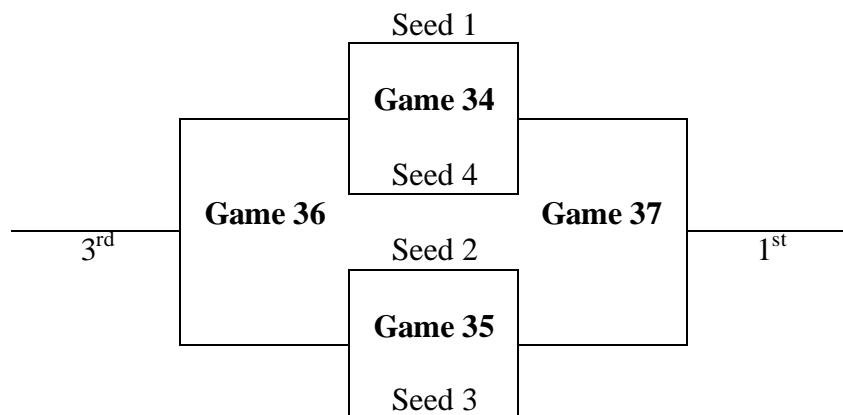

<u>GAME AND TIME</u>	<u>LOCATION</u>	<u>RESULT</u>
----------------------	-----------------	---------------

FRIDAY

60v61	8:00 p.m.	Lighthouse #4
-------	-----------	---------------

SATURDAY

58v61	9:00 a.m.	Lighthouse #4
59v60	10:00 a.m.	Lighthouse #4
58v60	1:00 p.m.	Lighthouse #3
59v61	1:00 p.m.	Lighthouse #4
58v59	3:00 p.m.	Lighthouse #2

<u>BRACKET PLAY</u>	<u>9th-10th GRADE Girls</u>
---------------------	---

Game 34	6:00 or 7:00 p.m.	Lighthouse #1
Game 35	6:00 or 7:00 p.m.	Lighthouse #2

SUNDAY

Game 36	1:30 p.m.	Lighthouse #3
Game 37	1:30 p.m.	Lighthouse #4