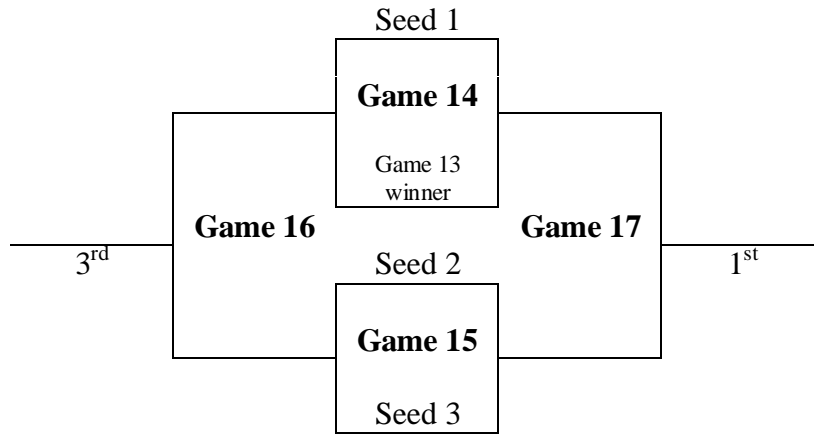

After pool play on Friday and Saturday teams will be seeded and will finish bracket play on Sunday.

<u>GAME AND TIME</u>	<u>LOCATION</u>	<u>RESULT</u>
----------------------	-----------------	---------------

FRIDAY

38v39	5:00 p.m.	CHA
35v36	7:00 p.m.	Destiny #1
37v39	7:00 p.m.	Destiny #2
35v38	9:00 p.m.	Destiny #1
36v37	9:00 p.m.	Destiny #2

SATURDAY

36v39	9:00 a.m.	Destiny #1
35v37	9:00 a.m.	Destiny #2
35v39	11:00 a.m.	Destiny #1
37v38	11:00 a.m.	Destiny #2
36v38	2:00 p.m.	Destiny #1

BRACKET PLAY

Sunday, July 11th

3rd-4th Girls

SUNDAY

Game 13	1:30 p.m.	#4 vs. #5	Destiny #2
Game 14	3:30 p.m.	#1 vs. 4/5 winner	Destiny #1
Game 15	3:30 p.m.	#2 vs. #3	Destiny #2
Game 16	5:30 p.m.	3 rd /4 th	Destiny #1
Game 17	5:30 p.m.	Finals	Destiny #2