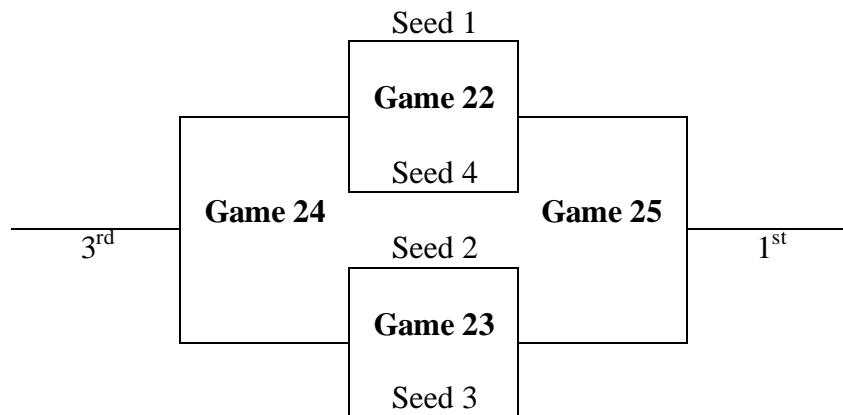

After pool play on Friday and Saturday teams will be seeded and will finish bracket play on Sunday.

GAME AND TIME **LOCATION** **RESULT**

FRIDAY

50v51	7:00 p.m.	CHA	
51v52	9:00 p.m.	CHA	

SATURDAY

52v53	11:00 a.m.	CHA	
51v53	4:00 p.m.	Destiny #1	
50v52	4:00 p.m.	Destiny #2	
50v53	7:00 p.m.	CHA	

SUNDAY

Game 22	1:30 p.m.	Lighthouse #1	
Game 23	1:30 p.m.	Lighthouse #2	
Game 24	3:30 p.m.	Lighthouse #3	
Game 25	3:30 p.m.	Lighthouse #4	

BRACKET PLAY

Sunday, July 11th

7th Grade Girls

8th Grade Girls

Del City MAYB Hoops Tournament
July 9-11