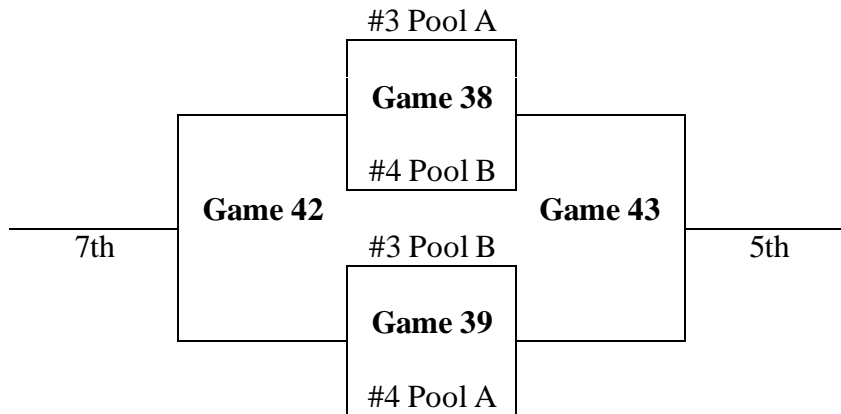

Gold

Game 40	1:30 p.m.	#1 Pool A vs. #2 Pool B	Southwestern
Game 41	1:30 p.m.	#1 Pool B vs. #2 Pool A	Southwestern
Game 44	3:30 p.m.	3rd/4th place game	Southwestern
Game 45	3:30 p.m.	1st/2nd place game	Southwestern

Silver Bracket