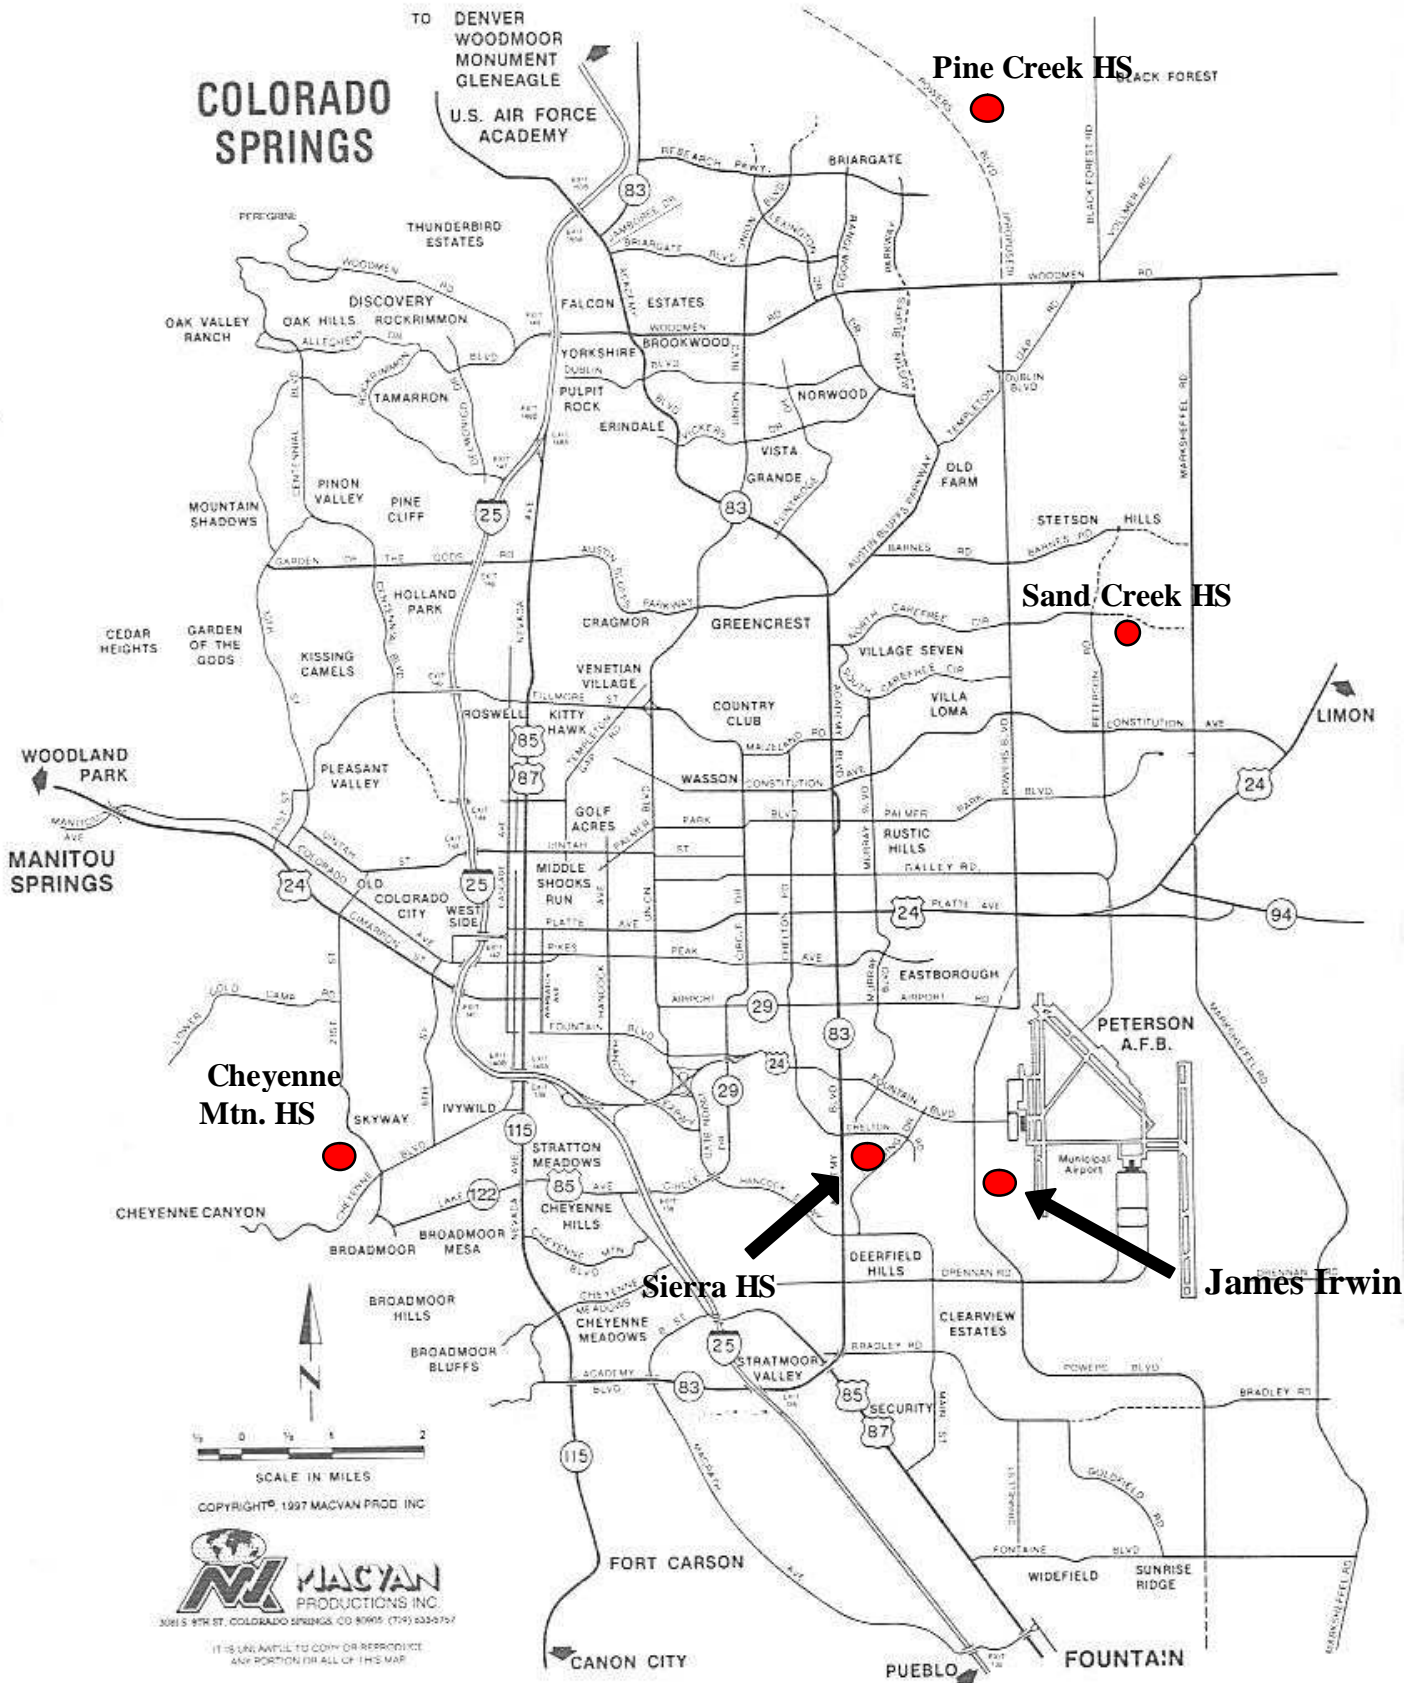

Colorado Springs MAYB Tournament

July 10- 12, 2009

**COLORADO
SPRINGS**

Pine Creek HS

Sand Creek HS

**Cheyenne
Mtn. HS**

Sierra HS

James Irwin

MAYB - Colorado Springs Basketball Tournament - July 2010

Pine Creek High School

Wins	Loss

		Pine Creek			
		Court 1	Score	Court 2	Score
Friday July 9	4:00	30 - 31		17 - 18	
	5:05	23 - 24		19 - 20	
	6:10	4 - 6		1 - 2	
	7:15	22 - 23		30 - 34	
	8:20	3 - 5		32 - 33	
	9:25	13 - 14		15 - 16	

Boys 11 - 12th

1. 1 CO Miners
2. 2 Next Level 16 Elite
3. 3 Buhler - KS
4. 4 Pine Creek H.S.
5. 5 CO Kings 16's
6. 6 NM Select 17U

Saturday July 10	8:00	21 - 24		17 - 19	
	9:05	18 - 20		31 - 33	
	10:10	21 - 23		22 - 24	
	11:15	17 - 20		18 - 19	
	12:20	31 - 34		30 - 32	
	1:25	2 - 3		21 - 22	
	2:30	14 - 16		13 - 15	
	3:35	5 - 6		1 - 4	
	4:40	32 - 34		14 - 15	
	5:45	2 - 6		4 - 5	
	6:50	30 - 33		1 - 3	
7:55	2 - 4		31 - 32		
9:00	3 - 6		33 - 34		

Girls 11 - 12th Div 2

Pool C

1. 17 CO Shooters - Gold I
2. 18 Above and Beyond I
3. 19 DC Huskies
4. 20 Lady Raiders - CO

(Top team moves up to Bracket B, the rest to C)

Pool D

1. 21 Rocky Mountain Rage - Black
2. 22 Niwot - CO
3. 23 CO Shooters Gold II
4. 24 Grizzlies - CO

(Top team moves up to Bracket B, the rest to C)

Sunday July 11	8:00	1 - 5		D3	
	9:05	C1		D4	
	10:10	C2		C5	
	11:15	D5		D2	
	12:20	A1		A2	
	1:25	C3		C6	
	2:30	A3		A4	
	3:35	C7		C4	
4:40	A5		C8		

Boys 9 - 10th

Pool B

1. 30 CO Kings - 15's
2. 31 Colorado Titans U14 Black
3. 32 Next Level 15 Elite
4. 33 Colorado Chaos 15's White
5. 34 Pine Creek

Remember the WALL brackets are final. Please check with the gym supervisor if you have any questions.