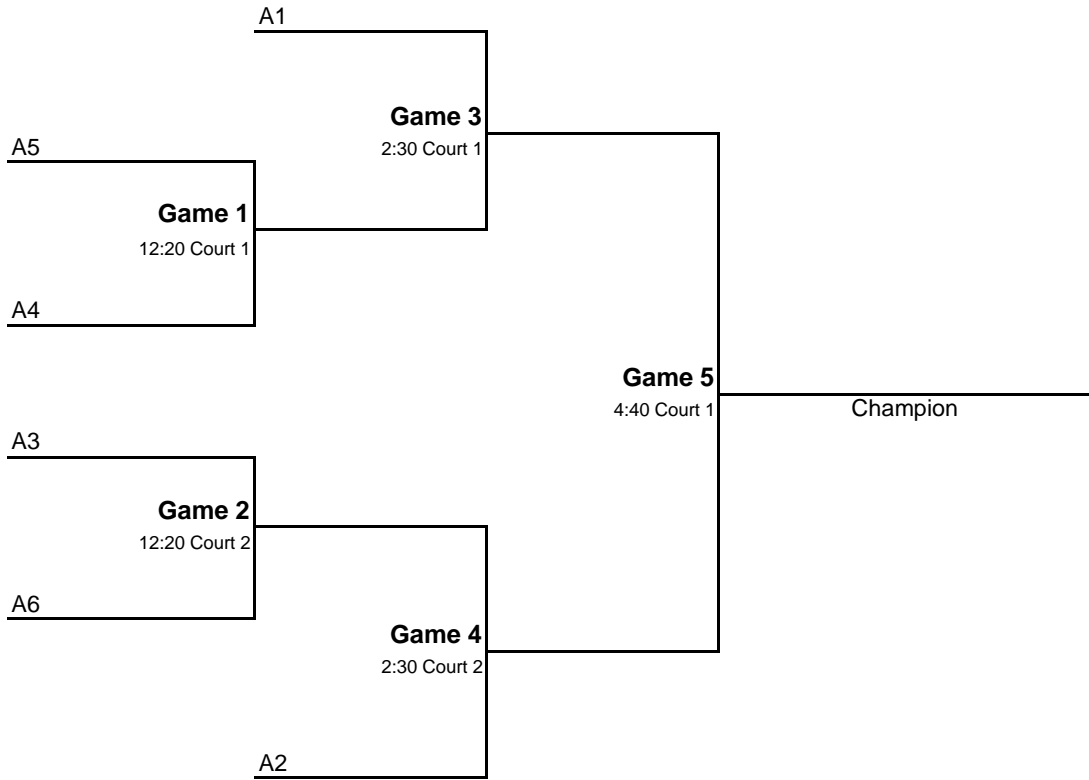

MAYB - Colorado Springs Basketball Tournament - July 2010

Pine Creek High School

Wins	Loss

		Pine Creek			
		Court 1	Score	Court 2	Score
Friday July 9	4:00	30 - 31		17 - 18	
	5:05	23 - 24		19 - 20	
	6:10	4 - 6		1 - 2	
	7:15	22 - 23		30 - 34	
	8:20	3 - 5		32 - 33	
	9:25	13 - 14		15 - 16	

Boys 11 - 12th

1. 1 CO Miners
2. 2 Next Level 16 Elite
3. 3 Buhler - KS
4. 4 Pine Creek H.S.
5. 5 CO Kings 16's
6. 6 NM Select 17U

Saturday July 10	8:00	21 - 24		17 - 19	
	9:05	18 - 20		31 - 33	
	10:10	21 - 23		22 - 24	
	11:15	17 - 20		18 - 19	
	12:20	31 - 34		30 - 32	
	1:25	2 - 3		21 - 22	
	2:30	14 - 16		13 - 15	
	3:35	5 - 6		1 - 4	
	4:40	32 - 34		14 - 15	
	5:45	2 - 6		4 - 5	
	6:50	30 - 33		1 - 3	
7:55	2 - 4		31 - 32		
9:00	3 - 6		33 - 34		

Girls 11 - 12th Div 2

Pool C

1. 17 CO Shooters - Gold I
2. 18 Above and Beyond I
3. 19 DC Huskies
4. 20 Lady Raiders - CO

(Top team moves up to Bracket B, the rest to C)

Pool D

1. 21 Rocky Mountain Rage - Black
2. 22 Niwot - CO
3. 23 CO Shooters Gold II
4. 24 Grizzlies - CO

(Top team moves up to Bracket B, the rest to C)

Sunday July 11	8:00	1 - 5		D3	
	9:05	C1		D4	
	10:10	C2		C5	
	11:15	D5		D2	
	12:20	A1		A2	
	1:25	C3		C6	
	2:30	A3		A4	
	3:35	C7		C4	
4:40	A5		C8		

Boys 9 - 10th

Pool B

1. 30 CO Kings - 15's
2. 31 Colorado Titans U14 Black
3. 32 Next Level 15 Elite
4. 33 Colorado Chaos 15's White
5. 34 Pine Creek

Remember the WALL brackets are final. Please check with the gym supervisor if you have any questions.

MAYB-Colorado Springs Tournament - July 2010

Boys 11-12th

Bracket A

All games at Pine Creek High School - Sunday