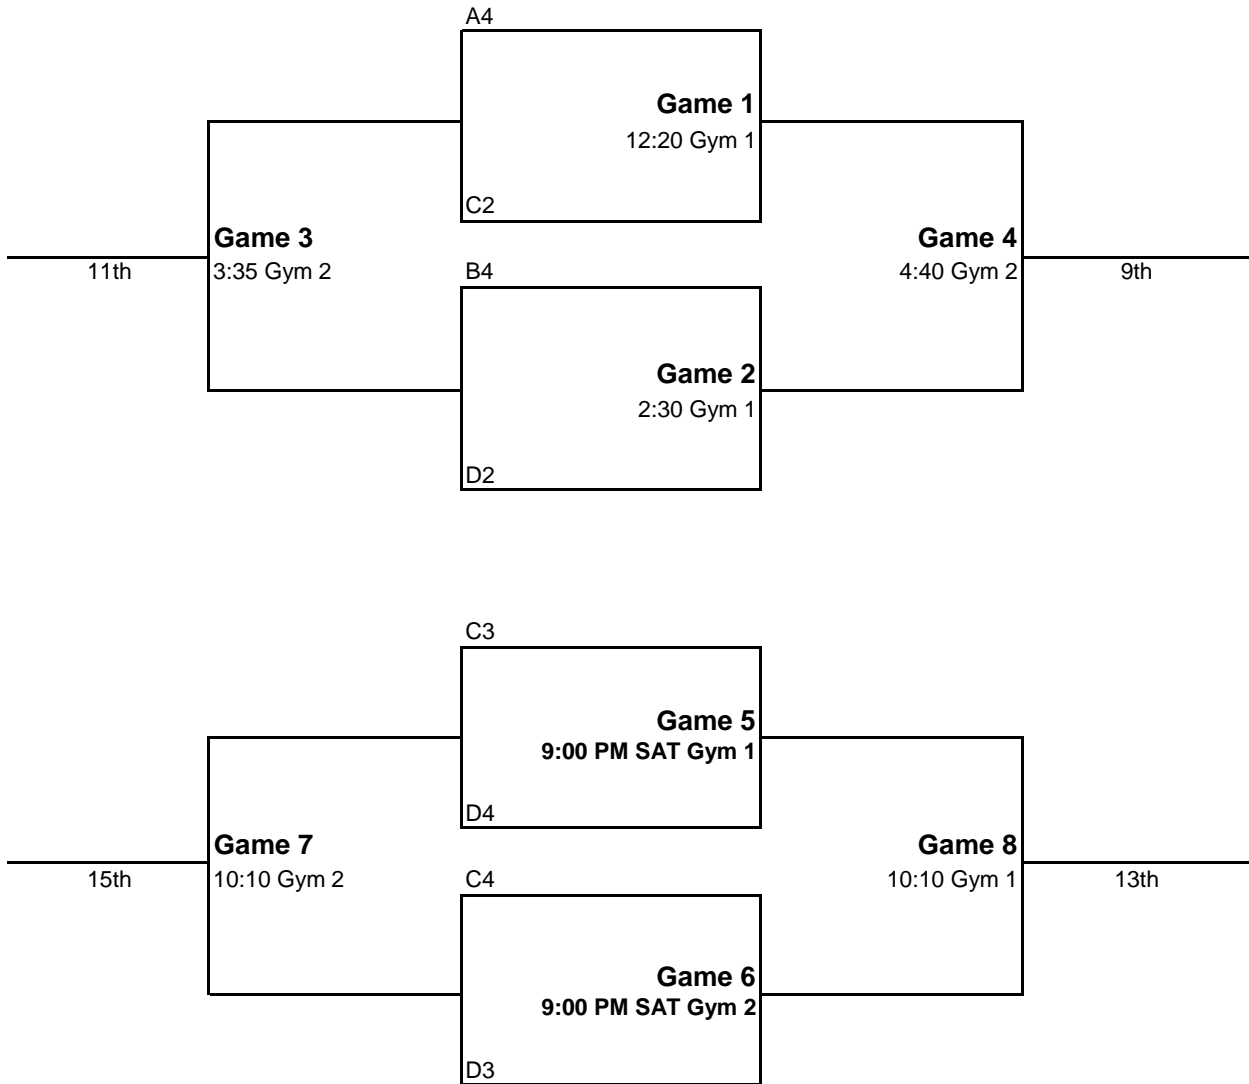

MAYB-Colorado Springs Basketball Tournament-July 2010

Cheyenne Mountain High School

		Cheyenne Mountain HS			
		Gym 1	Score	Gym 2	Score
Friday July 9	4:00	71 - 72		75 - 76	
	5:05	55 - 56		73 - 74	
	6:10	77 - 78		92 - 93	
	7:15	89 - 90		51 - 53	
	8:20	52 - 54		57 - 58	
	9:25	X		X	

Saturday July 10	8:00	90 - 92		89 - 91	
	9:05	72 - 73		71 - 74	
	10:10	90 - 91		89 - 92	
	11:15	72 - 74		71 - 73	
	12:20	51 - 54		52 - 53	
	1:25	89 - 93		56 - 58	
	2:30	53 - 54		51 - 52	
	3:35	56 - 57		75 - 78	
	4:40	55 - 58		91 - 93	
	5:45	75 - 77		76 - 78	
6:50	91 - 92		55 - 57		
7:55	76 - 77		90 - 93		
9:00	G5		G6		

Sunday July 11	8:00	I3		I4	
	9:05	K1		K2	
	10:10	G8		G7	
	11:15	I5		I6	
	12:20	G1		K3	
	1:25	I1		I2	
	2:30	G2		K4	
	3:35	I7		G3	
4:40	I8		G4		

Boys 8th Div 2

Win	Loss

Pool C

- 51 Colorado Titans U14 White
- 52 Northern Colorado Rebels
- 53 Colorado Kings - 13's
- 54 Golden Eagles

(Top team moves up to Bracket F, the rest to G)

Pool D

- 55 Colorado Survivors
- 56 Colorado Springs Stars Next
- 57 Northglenn Bulldogs
- 58 CO Miners

(Top team moves up to Bracket F, the rest to G)

Boys 7th

Pool A

- 71 Falcon Heat - CO
- 72 Pueblo West Titans
- 73 BAC Elite 6th
- 74 Rocky Mt. Knights

Pool B

- 75 Colorado Springs Force
- 76 CS United
- 77 Colorado Titans U13 Black
- 78 BAC Champs

Girls 5-6th

Pool A

- 89 5280 Hoops
- 90 Colorado Chaos
- 91 Colorado Legends
- 92 Lady Magics
- 93 Colorado Crush

Remember the WALL brackets are final. Please check with the gym supervisor if you have any questions.

MAYB-Colorado Springs Basketball Tournament -July 2010

Boys 8th Division 2

Bracket G

All games at Cheyenne Mountain HS - **Saturday & Sunday**