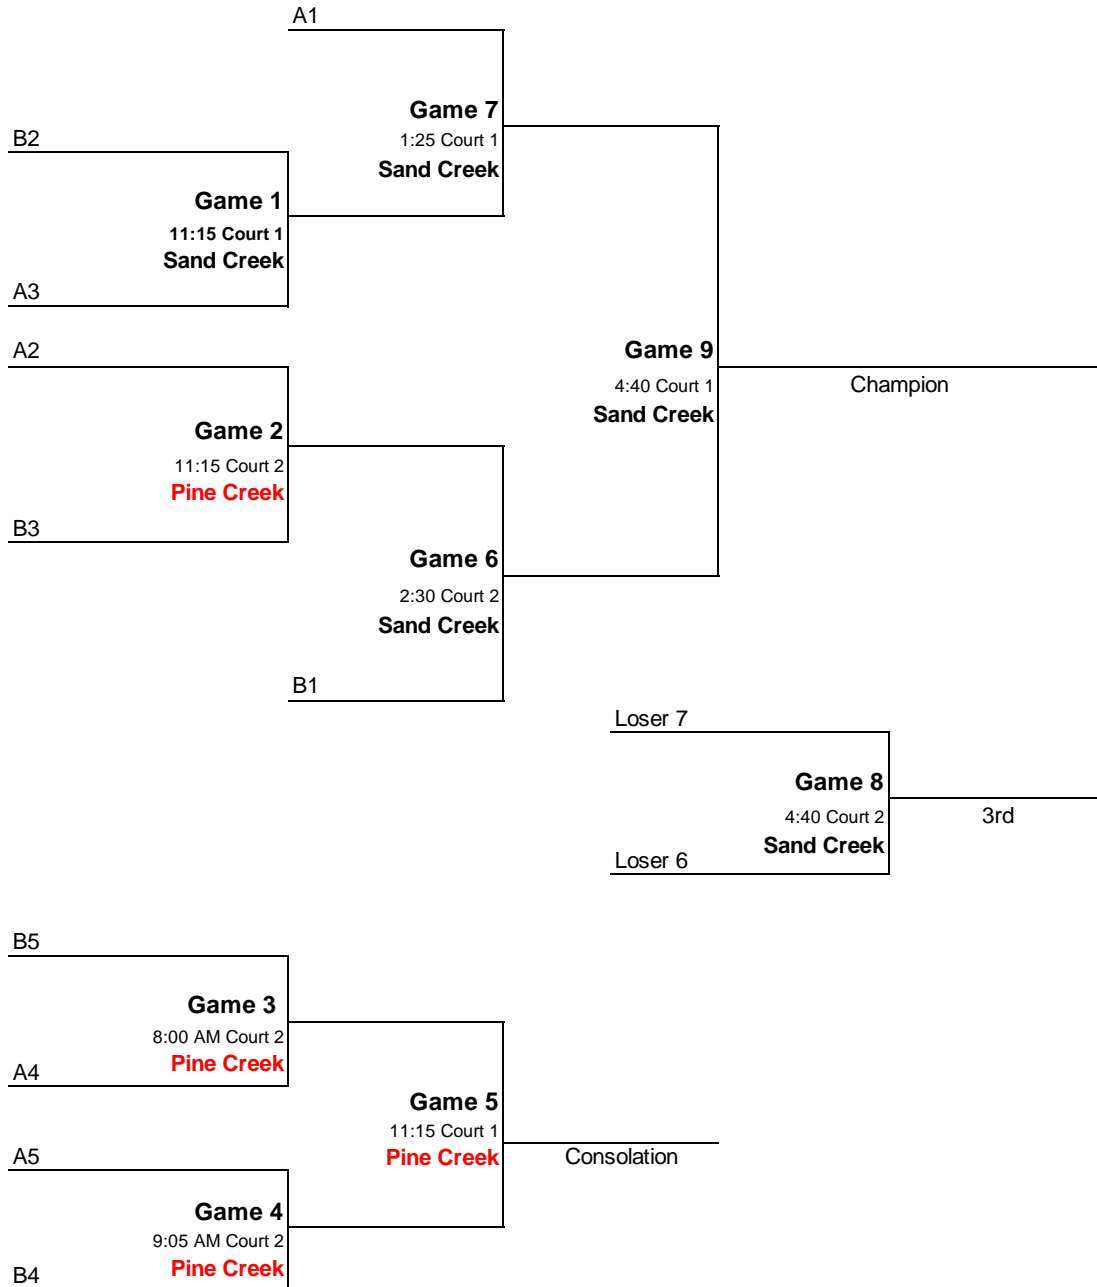

**Bracket C**

All games at Pine Creek HS - Sunday

**MAYB- Colorado Springs Basketball Tournament - July 2010**

**Boys 9-10th**

**Bracket D**

Bracket games at **Sand Creek** and **Pine Creek** High Schools - Sunday