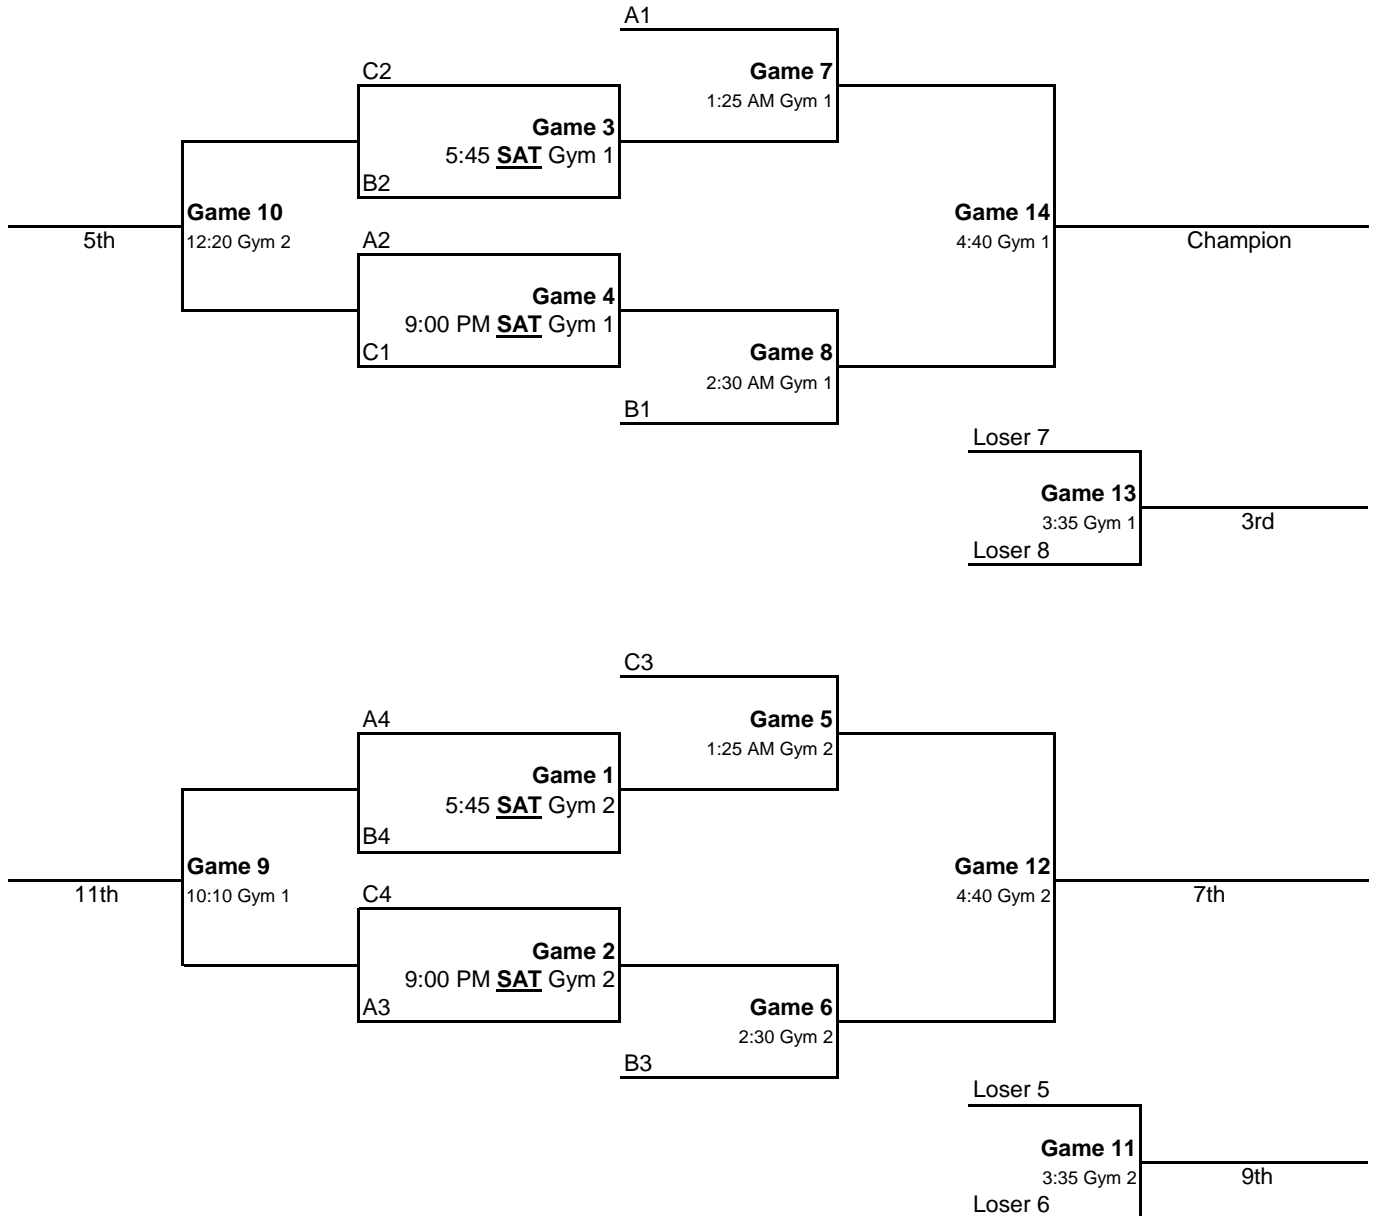

MAYB - Colorado Springs Basketball Tournament - July 2010

James Irwin Charter School

		James Irwin			
		Gym 1	Score	Gym 2	Score
Friday July 9	4:00	68 - 70		67 - 69	
	5:05	59 - 60		64 - 65	
	6:10	63 - 66		67 - 70	
	7:15	68 - 69		59 - 62	
	8:20	84 - 85		81 - 82	
	9:25	83 - 86		79 - 80	

Saturday July 10	8:00	65 - 66		61 - 62	
	9:05	67 - 68		63 - 64	
	10:10	60 - 61		69 - 70	
	11:15	64 - 66		63 - 65	
	12:20	60 - 62		83 - 84	
	1:25	79 - 81		85 - 86	
	2:30	80 - 82		59 - 61	
	3:35	84 - 86		83 - 85	
	4:40	80 - 81		79 - 82	
	5:45	H3		H1	
6:50	J1		J3		
7:55	J2		J4		
9:00	H4		H2		

Sunday July 11	8:00	L2		L1	
	9:05	J7		J6	
	10:10	H9		L3	
	11:15	J8		J5	
	12:20	L4		H10	
	1:25	H7		H5	
	2:30	H8		H6	
	3:35	H13		H11	
	4:40	H14		H12	

Girls 7-8th

Wins	Loss

Pool A

- 59 Colorado Jaguars
- 60 C.S. Sparks
- 61 Rocky Mountain Rage 8's
- 62 **Warriors-CO**

Pool B

- 63 Colorado Swoosh Black
- 64 Colorado Springs Stars
- 65 Colorado Premiere
- 66 New Mexico Rockers

Pool C

- 67 Colorado Flight 2014
- 68 Boulder Rockies
- 69 Lady T-Birds
- 70 Mile High Magic

Boys 5-6th

Pool A

- 79 Capitan Tigers
- 80 Denver Jaguars
- 81 Colorado Legends 5th
- 82 CS United

Pool B

- 83 CO BB Academy
- 84 Colorado Legends
- 85 Future Stars
- 86 Pueblo CO Trinity Basketball

Remember the WALL brackets are final. Please check with the gym supervisor if you have any questions.

MAYB- Colorado Springs Basketball Tournament - July 2010

7-8th Girls

Bracket H

All games at James Irwin - **Saturday & Sunday**