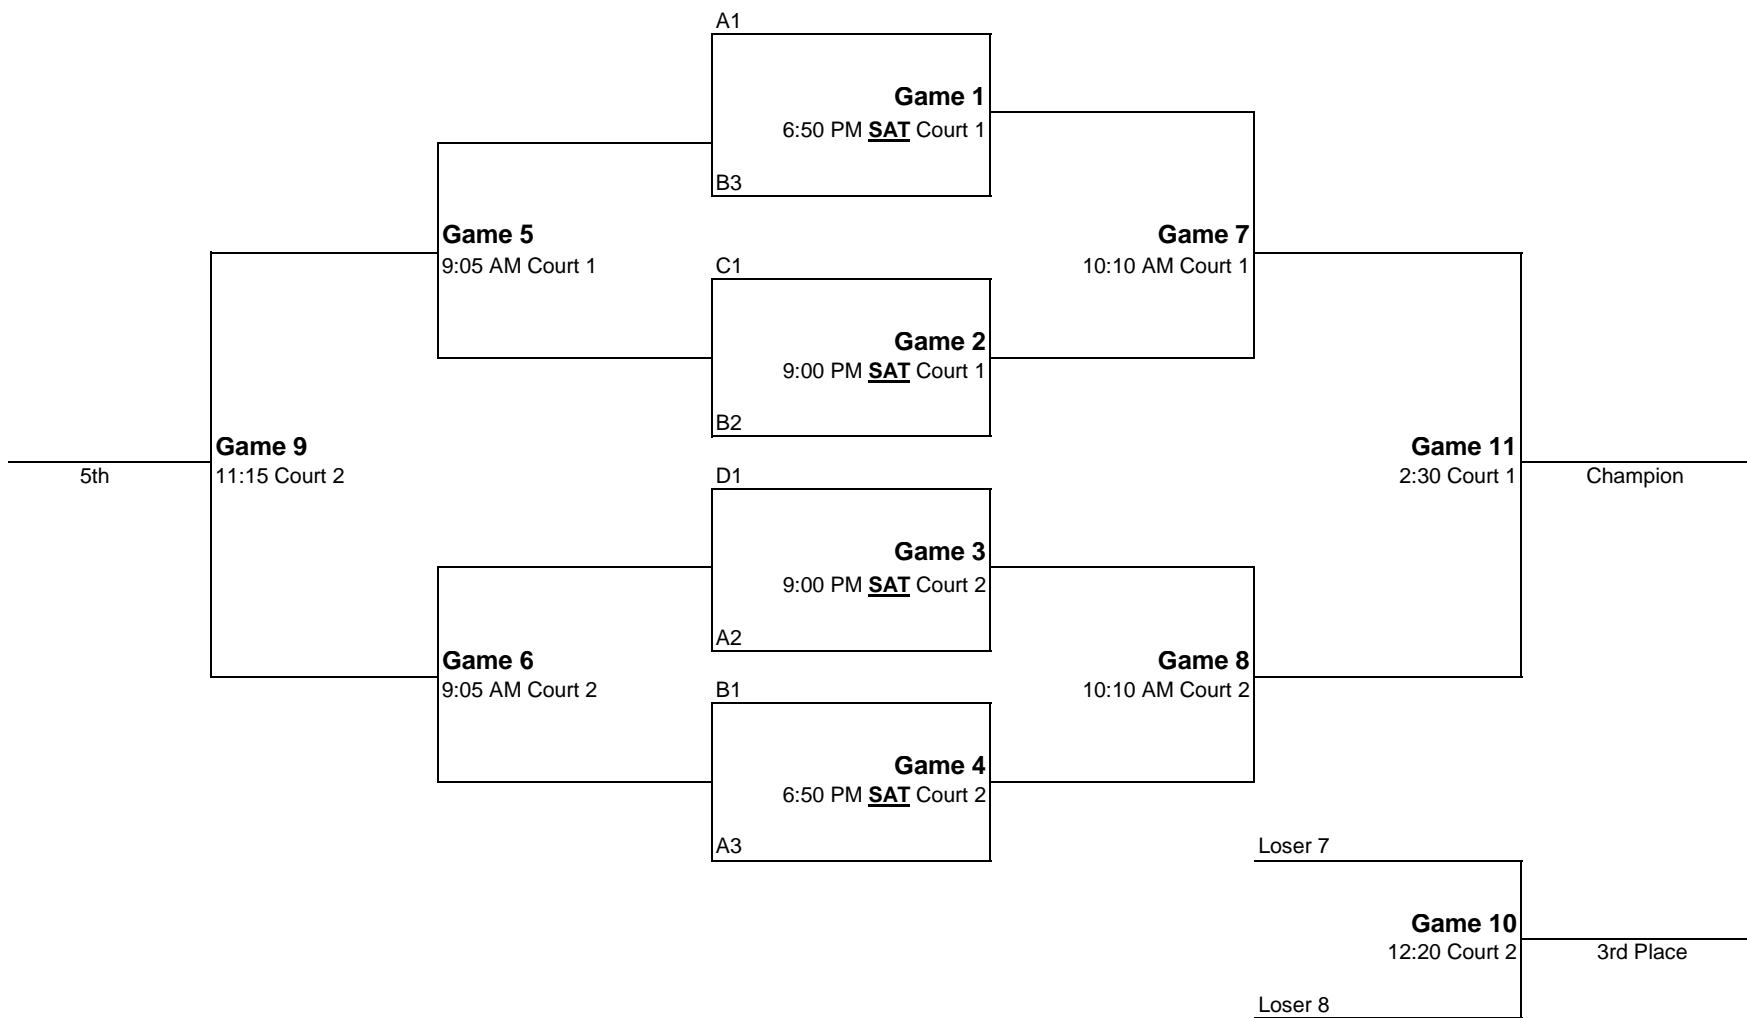

**MAYB - Colorado Springs Basketball Tournament - July 2010**

**James Irwin Charter School**

|                          |      | James Irwin |       |         |       |
|--------------------------|------|-------------|-------|---------|-------|
|                          |      | Gym 1       | Score | Gym 2   | Score |
| <b>Friday<br/>July 9</b> | 4:00 | 68 - 70     |       | 67 - 69 |       |
|                          | 5:05 | 59 - 60     |       | 64 - 65 |       |
|                          | 6:10 | 63 - 66     |       | 67 - 70 |       |
|                          | 7:15 | 68 - 69     |       | 59 - 62 |       |
|                          | 8:20 | 84 - 85     |       | 81 - 82 |       |
|                          | 9:25 | 83 - 86     |       | 79 - 80 |       |