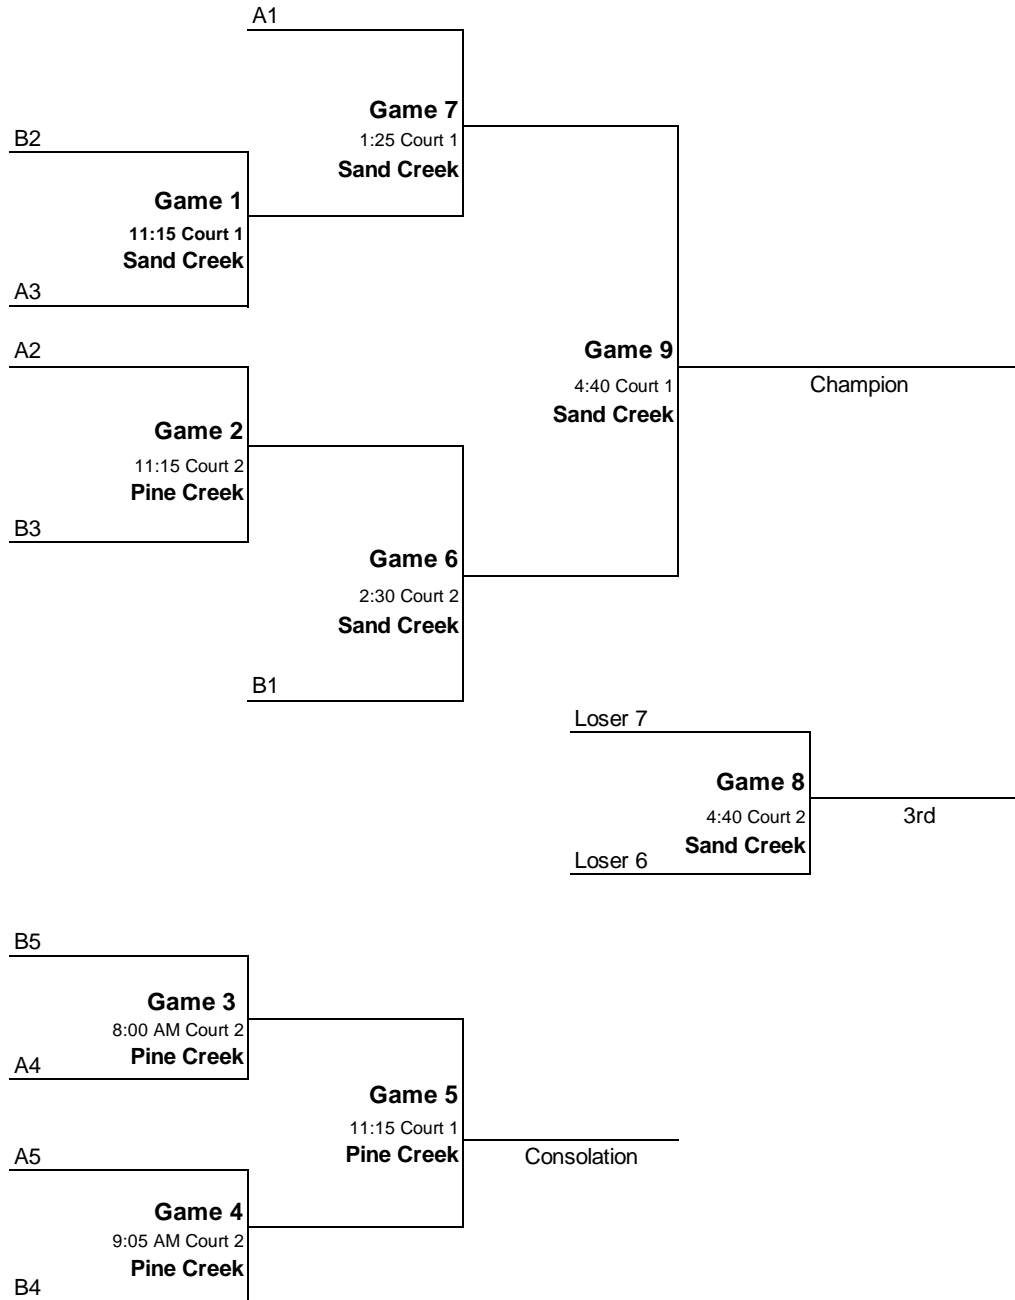

MAYB-Colorado Springs Basketball Tournament-July 2010

Sand Creek High School

		Sand Creek HS			
		Court 1	Score	Court 2	Score
Friday July 9	3:00	25 - 26		47 - 50	
	4:05	39 - 41		43 - 44	
	5:10	25 - 27		26 - 29	
	6:15	48 - 50		43 - 45	
	7:20	27 - 28		44 - 46	
	8:25	35 - 37		47 - 48	
	9:30	36 - 38		28 - 29	

Saturday July 10	8:00	40 - 42		49 - 50	
	9:05	43 - 46		26 - 27	
	10:10	47 - 49		41 - 42	
	11:15	35 - 36		37 - 38	
	12:20	25 - 29		40 - 41	
	1:25	35 - 38		36 - 37	
	2:30	45 - 46		25 - 28	
	3:35	27 - 29		39 - 40	
	4:40	44 - 45		48 - 49	
	5:45	26 - 28		39 - 42	
	6:50	F1		F4	
	7:55	E3		E4	
	9:00	F2		F3	

Sunday July 11	8:00	E5		E6	
	9:05	F5		F6	
	10:10	F7		F8	
	11:15	D1		F9	
	12:20	E1		F10	
	1:25	D7		E2	
	2:30	F11		D6	
	3:35	E8		E7	
	4:40	D9		D8	

Boys 9-10th

Win	Loss

Pool A

- 25 Colorado Mountain Gorillas
- 26 Colorado Springs Stars
- 27 Legends Black
- 28 Colorado Titans U15 Black
- 29 Colorado Hawks

Girls 9-10th

Pool A

- 35 Colorado Premiere
- 36 Texas - TX
- 37 Sand Creek
- 38 Western Nebraska All-Stars

Pool B

- 39 Colorado Hoopsters
- 40 New Mexico Rain
- 41 Palmer Ridge Gold
- 42 Colorado Wolfpack

Boys 8th Div. I

Pool A

- 43 Colorado Celtics
- 44 BAC Champs
- 45 Colorado Chaos 14's Blue
- 46 Pueblo Storm

(Top 3 teams to Bracket F, the 4th to G)

Pool B

- 47 Pine Creek - CO
- 48 Rocky Mountain Jr. Wolves
- 49 Cherry Creek-CO
- 50 Colorado Miners

(Top 3 teams to Bracket F, the 4th to G)

Remember the WALL brackets are final. Please check with the gym supervisor if you have any questions.

MAYB- Colorado Springs Basketball Tournament - July 2010

Boys 9-10th

Bracket D

Bracket games at **Sand Creek** and **Pine Creek** High Schools - **Saturday** and **Sunday**