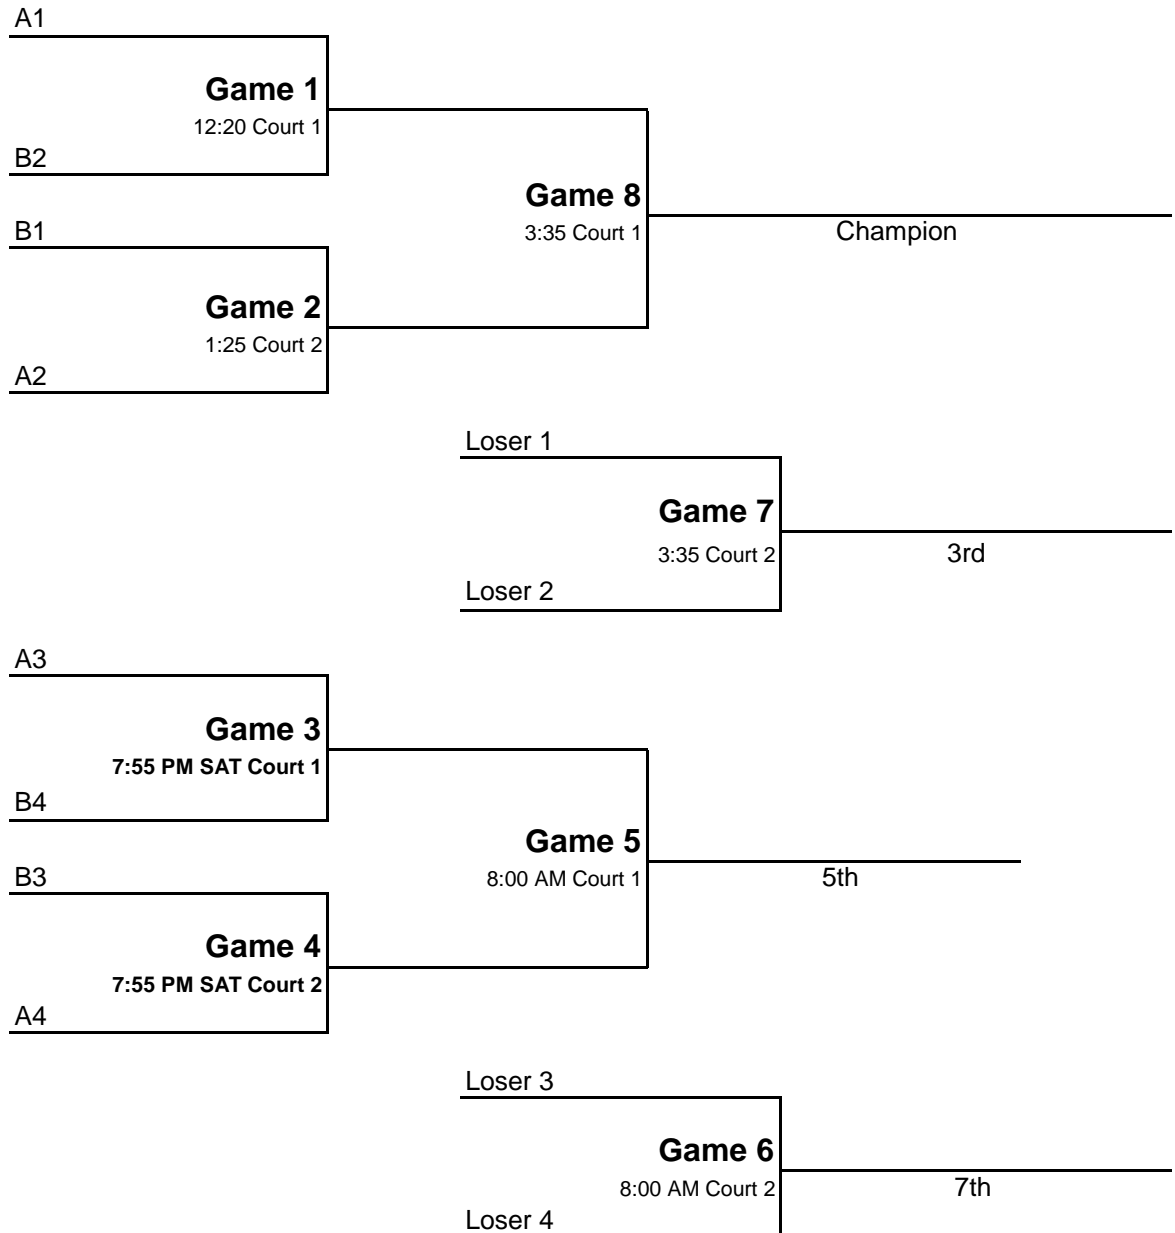

MAYB - Colorado Springs Basketball Tournament - July 2010

Girls 9-10th

Bracket E

All Games at Sand Creek High School - **Saturday** & Sunday