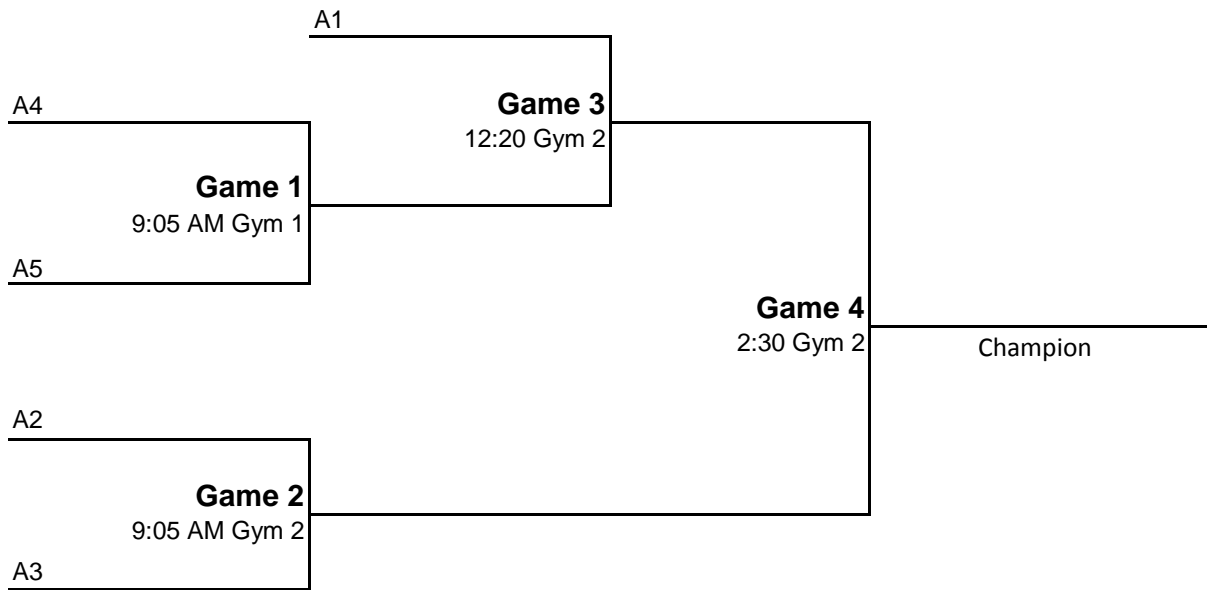

### Bracket I

All games at Cheyenne Mountain High School - Sunday

**MAYB-Colorado Springs Basketball Tournament - July 2010**

**Girls 5-6th**

**Bracket K**

All games played at Cheyenne Mountain HS - Sunday