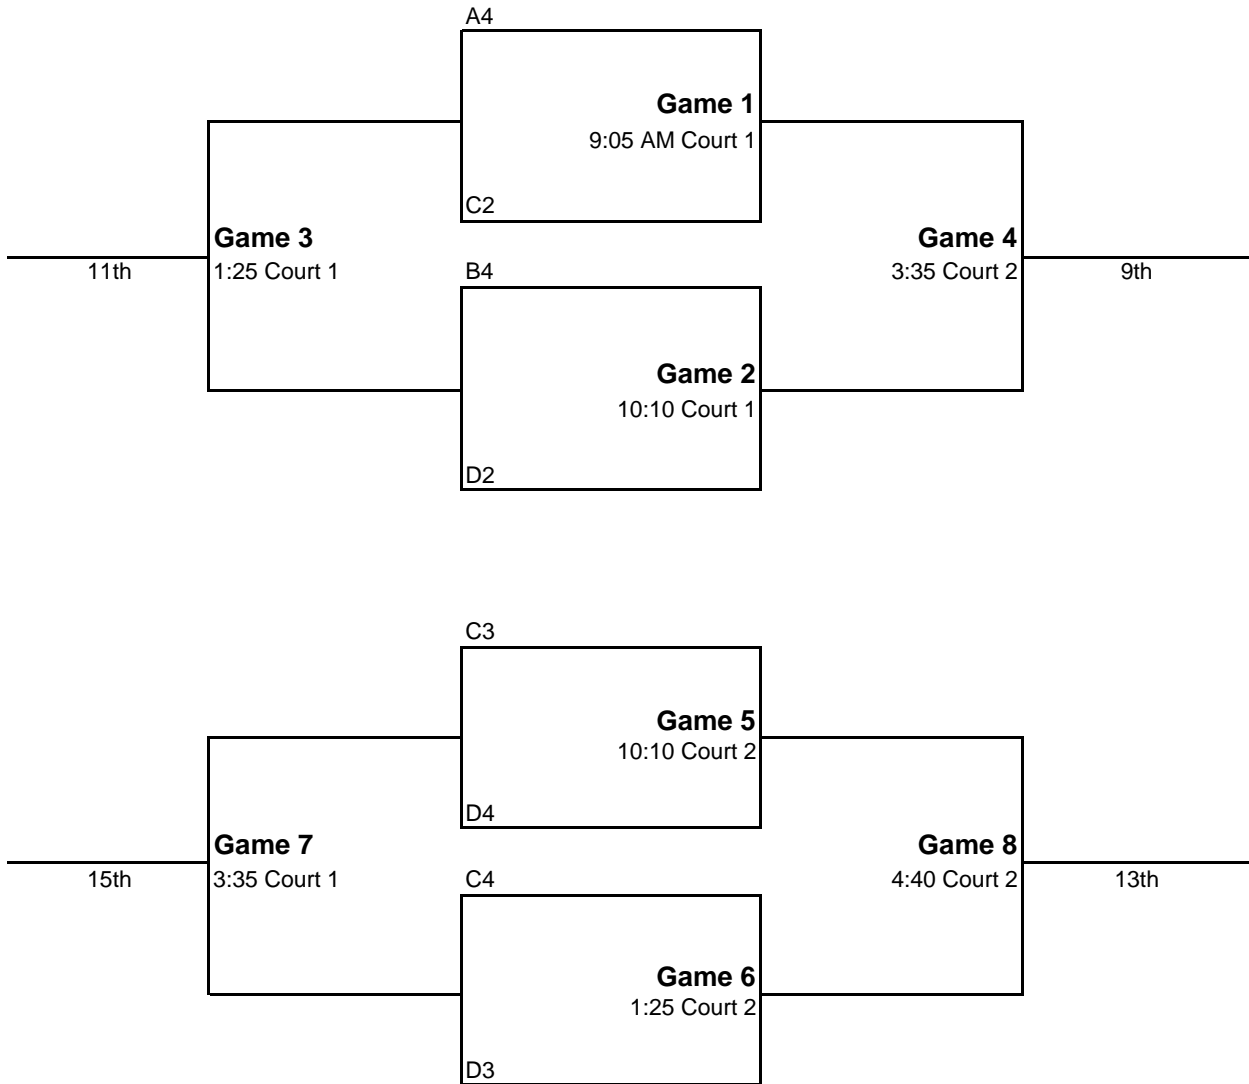

MAYB-Colorado Springs Basketball Tournament -July 2010

Girls 11-12th Division 2

Bracket C

All games at Pine Creek HS - Sunday