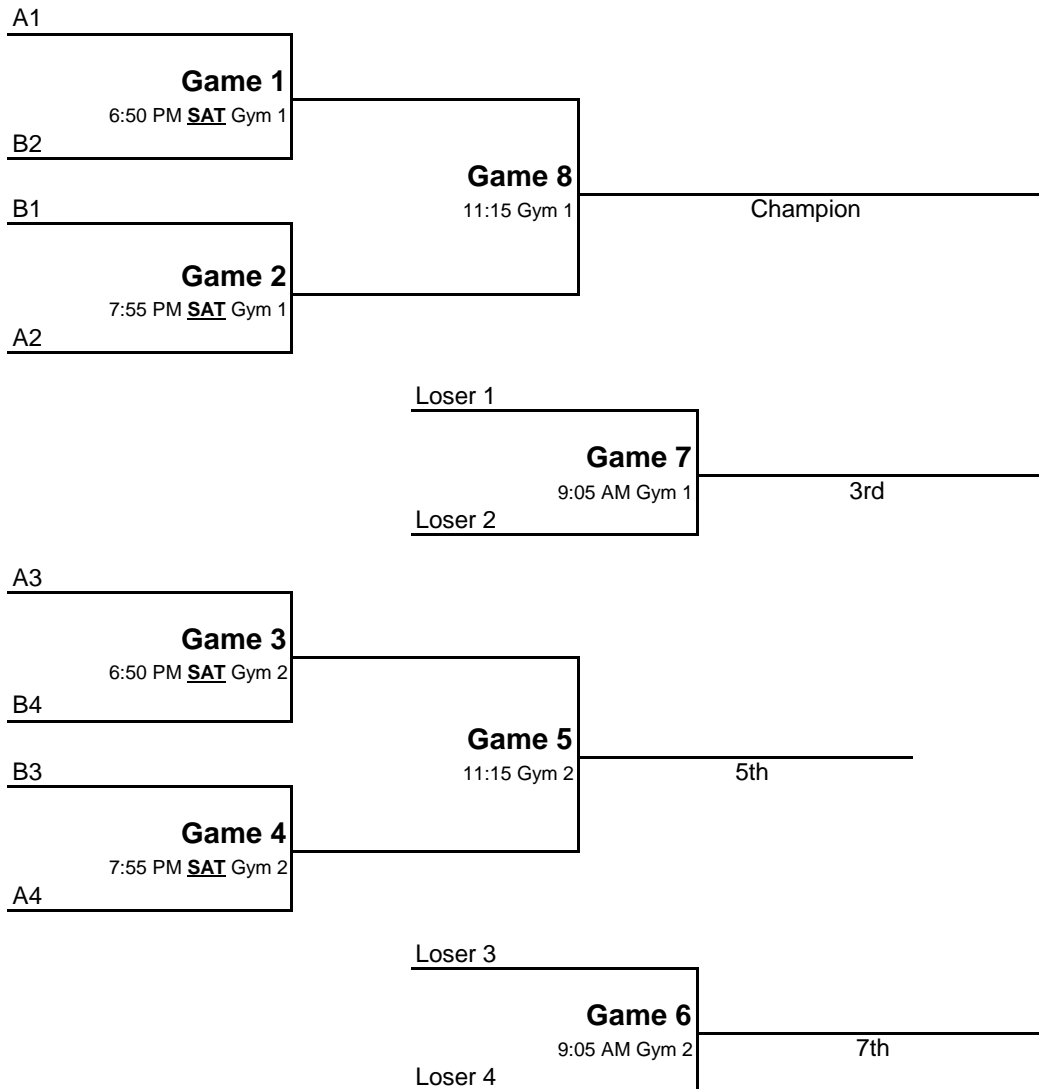

MAYB-Colorado Springs Basketball Tournament July - 2010

5-6th Boys

Bracket J

All games at James Irwin - **Saturday** & Sunday