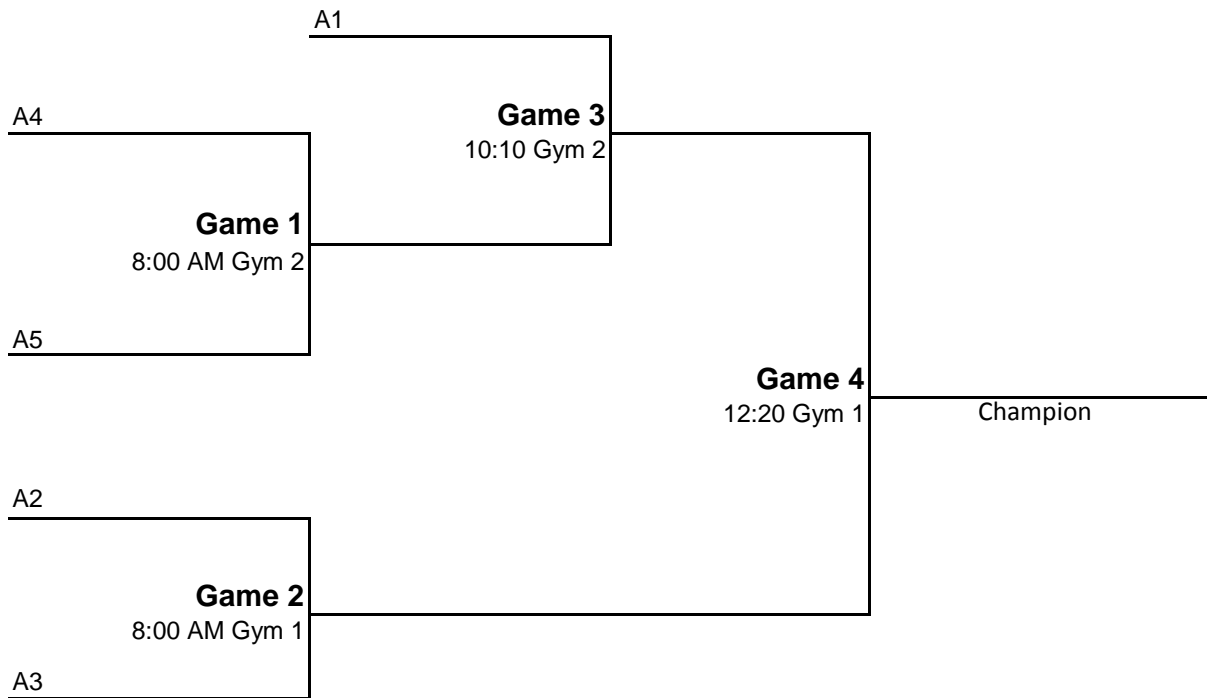

**Bracket J**

All games at James Irwin - **Saturday** & Sunday

MAYB-Colorado Springs Basketball Tournament - July 2010

Boys 3-4th

Bracket L

All Games played at James Irwin - Sunday

**MAYB-Colorado Springs Basketball Tournament-July 2010**