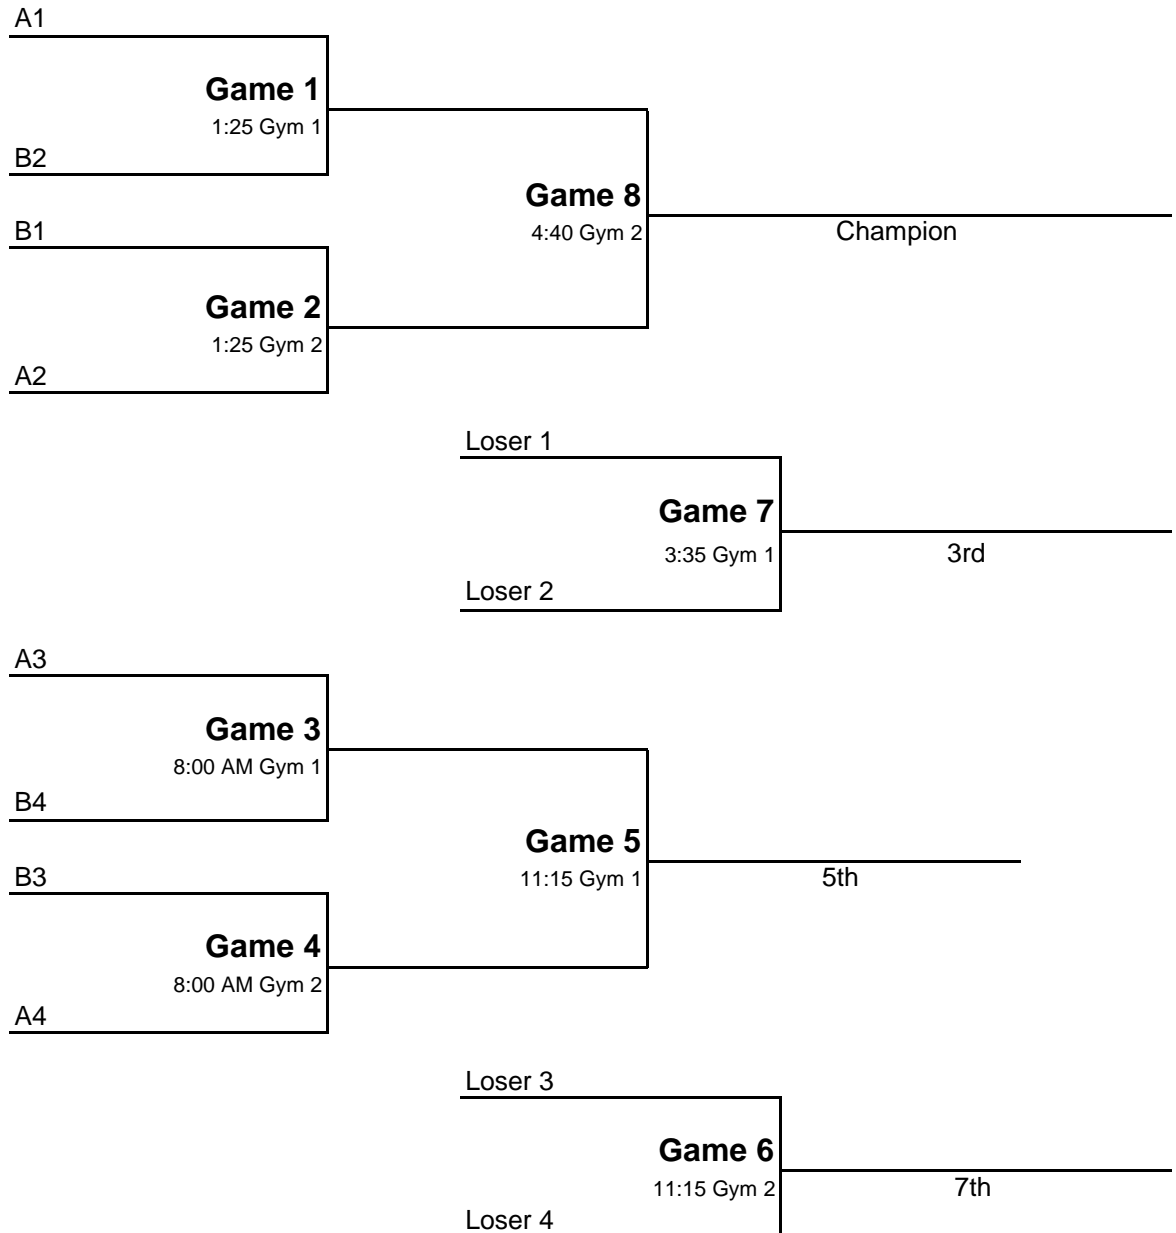

MAYB-Colorado Springs Basketball Tournament -July 2010

Boys 7th

Bracket I

All games at Cheyenne Mountain High School - Sunday