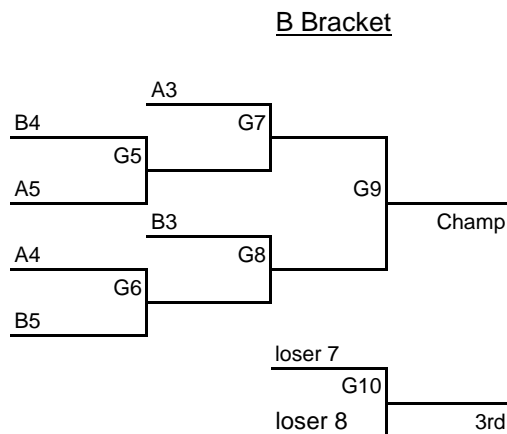

11-12 Grade Girls

Pool A	W	L
1. Andale		
2. BGC Hawks		
3. Goddard		
4. Maize Eagles 12		
5. KS Dream Team 9-10		

Pool B	W	L
6. Derby		
7. Wichita East		
8. Maize South Mavs		
9. Wichita Wolfpack		
10. Clearwater Indians		
11. Pratt Team Green		

MHS1 = Maize High School
MSHS1 MSHS2 = Maize South High School

Friday	MSHS1	MSHS2	MHS1
4:00	9vs10		
5:00		7vs11	
6:00	6vs8		3vs4
7:00	1vs5	7vs10	
8:00	6vs9		
9:00	8vs11		

Sat.

8:00	2vs5	9vs11	
9:00	1vs3	6vs7	
10:00	7vs9		10vs11
11:00		1vs2	
12:00	7vs8		4vs5
1:00	6vs11		
2:00		2vs3	
3:00	8vs9		1vs4
4:00	3vs5	6vs10	
5:00			
6:00	8vs10		2vs4
7:00			
8:00			
9:00			

Sun.

8:00	G5	G6	
9:00			
10:00	G8	G7	
11:00			
12:00	G9	G10	
1:00			
2:00	G1	G2	
3:00			
4:00	G3	G4	
5:00			

Top 5 in each pool make bracket