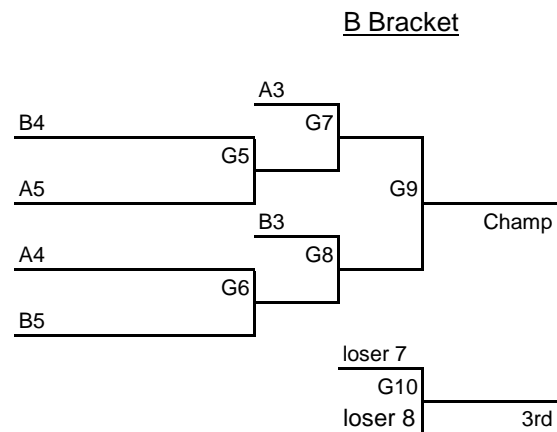

8th Grade Girls

Pool A	W	L
1. Sedgwick County Swish		
2. Douglas Lady Dawgs		
3. Wichita Lady Hoopers		
4. Maize Lady Eagles		
5. Wichita Sooner Dream Team		

Pool B	W	L
6. KS Dream Team		
7. Elite-KS		
8. Wichita Grizzlies		
9. GC Sparks		
10. Maize South Mavs		

MHS1 MHS2 = Maize High School
MSHS1 MSHS2 = Maize South High School

Friday	MSHS1	MSHS2	MHS1	MHS2
4:00		6vs8		1vs2
5:00	7vs10		3vs4	
6:00				
7:00				
8:00		6vs7		1vs3
9:00		8vs9		2vs5

Sat.

8:00				
9:00				
10:00				
11:00	6vs10		2vs4	
12:00		7vs9		1vs5
1:00				
2:00	8vs10		1vs4	
3:00		6vs9		3vs5
4:00				
5:00	9vs10	7vs8		2vs3
6:00				4vs5
7:00				
8:00				
9:00	G5	G6		

Sun.

8:00				
9:00	G7	G8		
10:00				
11:00	G9	G10		
12:00				
1:00	G1	G2		
2:00				
3:00	G3	G4		
4:00				
5:00