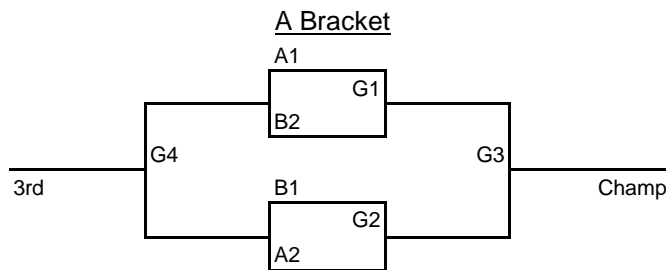

8th Grade Boys

Pool A	W	L
1. Team Kansas		
2. Derby Panthers		
3. Wichita Rebels		
4. Maize Mavs		

Pool B	W	L
5. Force-Wichita		
6. Augusta Orioles		
7. Wichita Tropics		
8. Circle Thunder		

MSMS1 MSMS2 = Maize South Middle School

Friday MSMS2 MSMS1 MHS2

4:00	5vs7		
5:00	3vs4		
6:00	1vs2		
7:00	6vs8		
8:00	1vs3		
9:00	5vs6		

Sat.

8:00	7vs8		
9:00	1vs4		
10:00	2vs3		
11:00			
12:00	5vs8		
1:00	6vs7		
2:00			
3:00	2vs4		
4:00			
5:00	G5		G6
6:00	G2	G1	
7:00			
8:00	G7	G3	G8
9:00	G4		

Sun.

8:00			
9:00			
10:00			
11:00			
12:00			
1:00			
2:00			
3:00