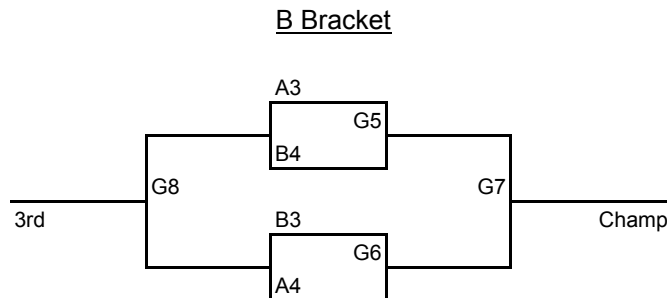

Pool B	W	L
5. Laverne Tigers-OK		
6. Maize Code Red		
7. Wichita Defenders-Yellow		
8. Wichita Defenders-White		

MCE = Maize Central Elementary
MMS1, MMS2 = Maize Middle School

Friday	MCE	MMS2	MMS1
4:00	2vs4		
5:00			
6:00	1vs3		
7:00			
8:00	3vs4		
9:00	1vs2		

Sat.

8:00		7vs8	
9:00		5vs6	
10:00			
11:00			
12:00			
1:00			
2:00	6vs8	5vs7	
3:00	1vs4		
4:00	6vs7		
5:00	2vs3	5vs8	
6:00			
7:00			
8:00	G1		
9:00	G2		

Sun.

8:00	G6		
9:00	G5		
10:00	G4		
11:00			
12:00	G3		
1:00			
2:00			G7
3:00		G8	
4:00			
5:00			