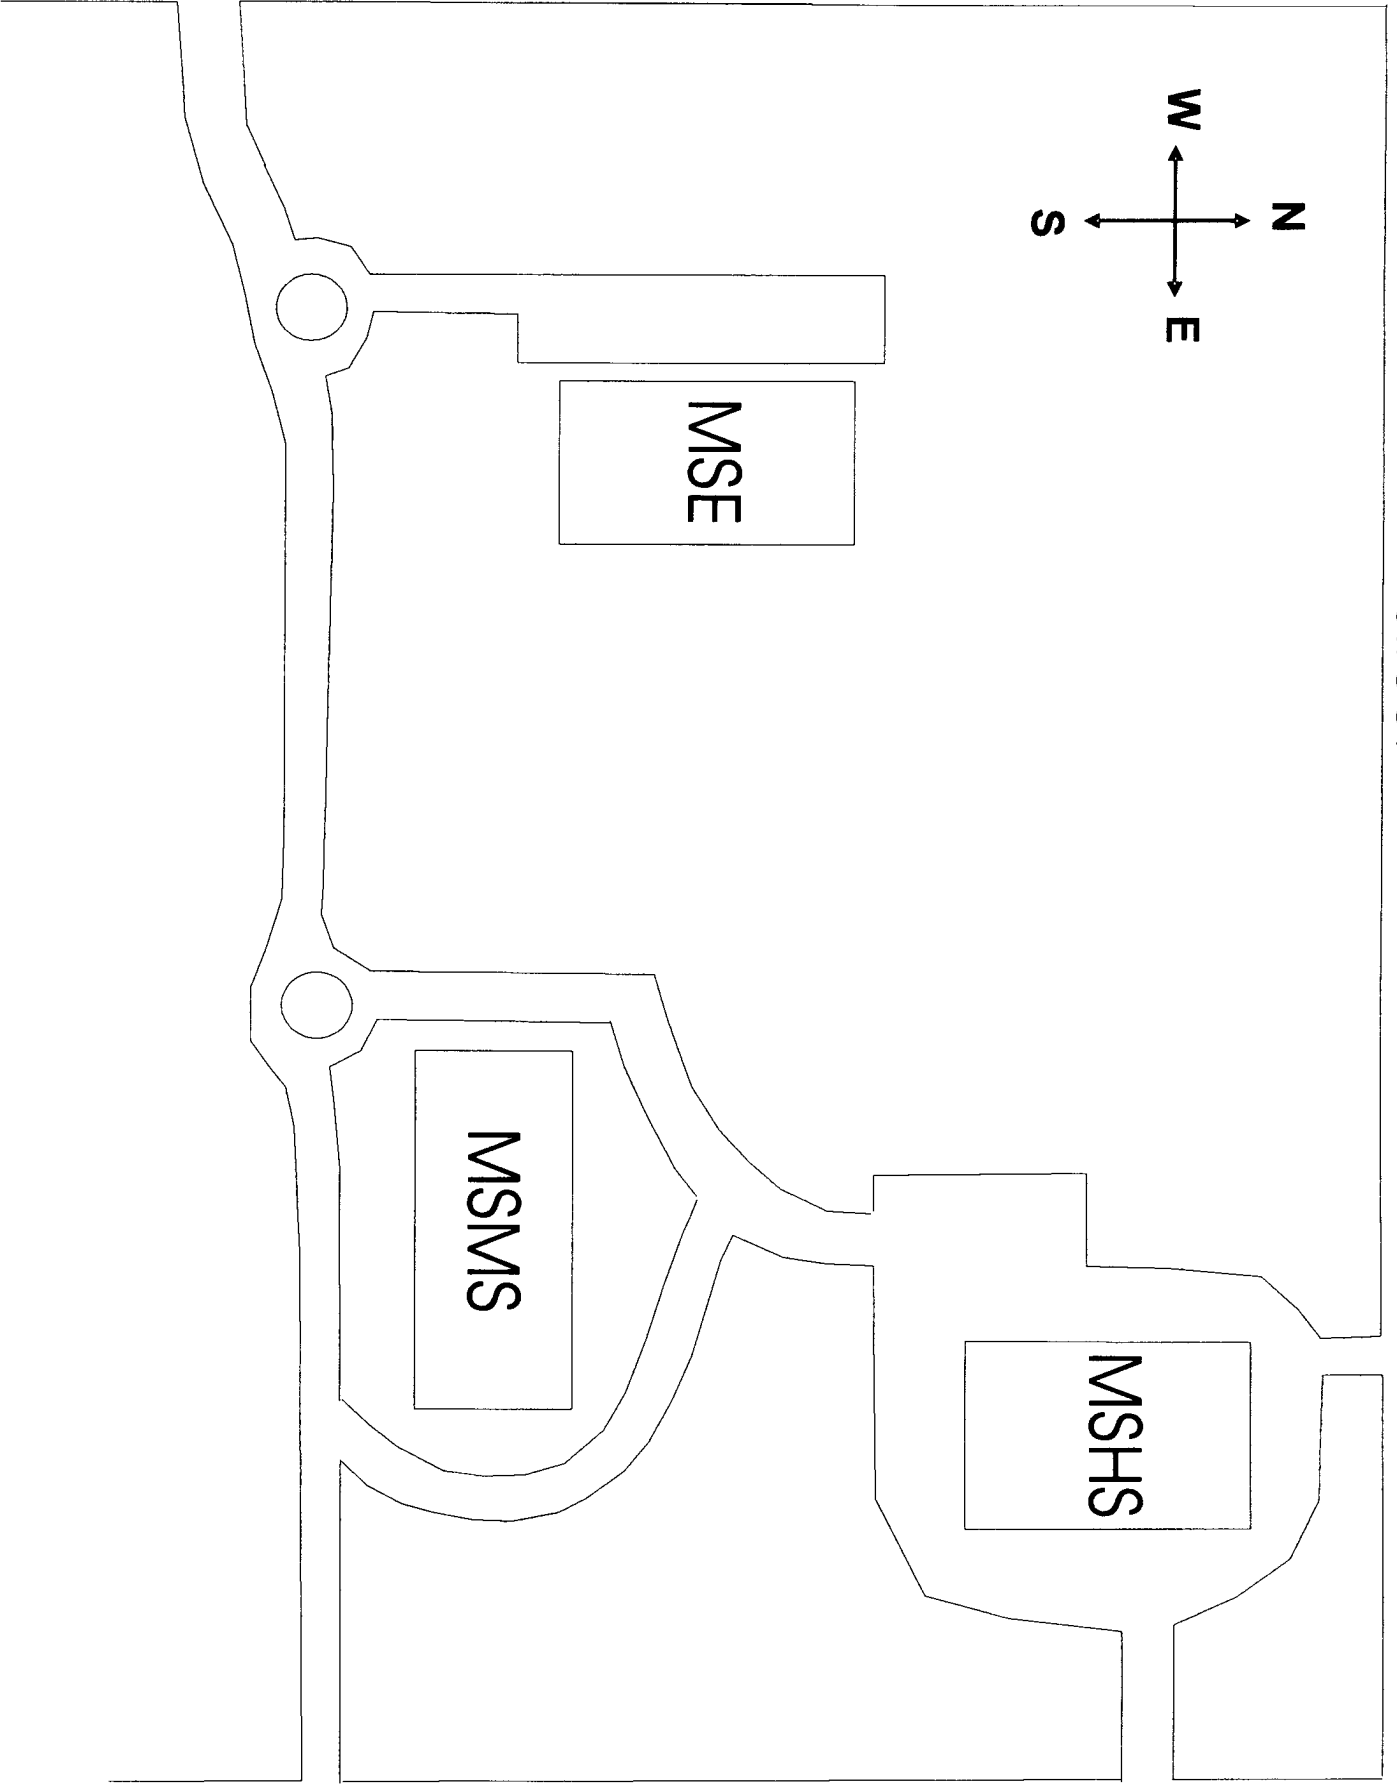

37th Street

MSE

MSMS

MSHS

Tyler Road