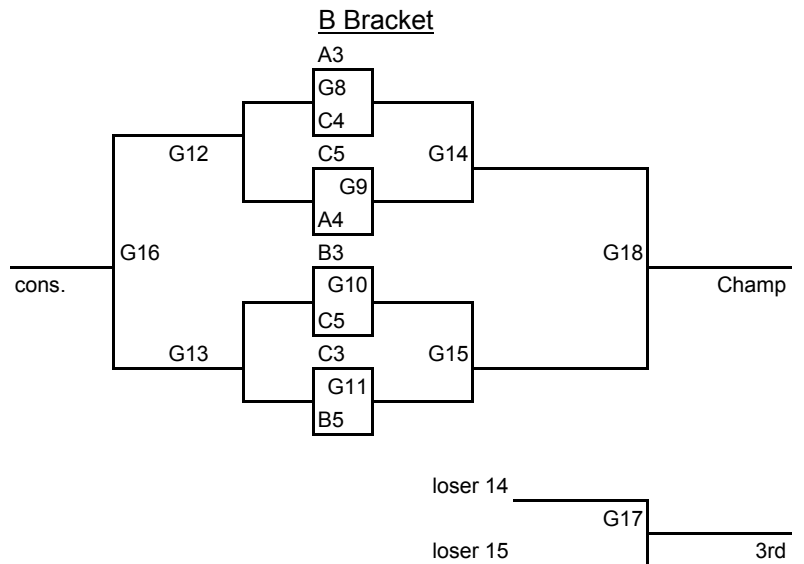

7th Grade Girls

Revised

Pool A	W	L
1. Kansas Elite		
2. LW Swoosh		
3. Wichita Grizzlies		
4. Cirlce Dynamite Pink		

Pool B	W	L
5. Andover Heat		
6. KS Dream Team		
7. Conway Springs		
8. Anover Trojans B		
9. Windfield Vikings		

Pool C	W	L
10. K-Doll Krasiez		
11. Cirlce Dynamite Green		
12. Andover Trojans A		
13. VC Sparks - 1		
14. Colwich Hurricanes		

BC1 = Bishop Carrol High School
MHS1, MHS2 = Maize High School
MMS1, MM2 = Maize Middle School
MSMS1, MSMS2 = Maize South Middle School

Friday	MMS1	MMS2	MSMS1	MSMS2	BC1	MHS1	MHS2
4:00	10vs11						
5:00	12vs13						5vs7
6:00	11vs14						
7:00	3vs4						
8:00	5vs6						
9:00	7vs8						

Sat.							
8:00	1vs2						
9:00	10vs12						
10:00	13vs11						
11:00	8vs9						
12:00	13vs14						
1:00	11vs12						
2:00	10vs14						
3:00	6vs9						
4:00	5vs8						
5:00	1vs4						
6:00	2vs3						
7:00	10vs13		5vs9	6vs7			
8:00	12vs14	2vs4					
9:00	7vs9	1vs3			6vs8		

Sun.						
8:00	G9			G8		
9:00					G10	G11
10:00					G1	G2
11:00					G12	G13
12:00						
1:00					G3	G4
2:00						
3:00					G14	G15
4:00			G18	G16	G7	G5
5:00					G6	G17