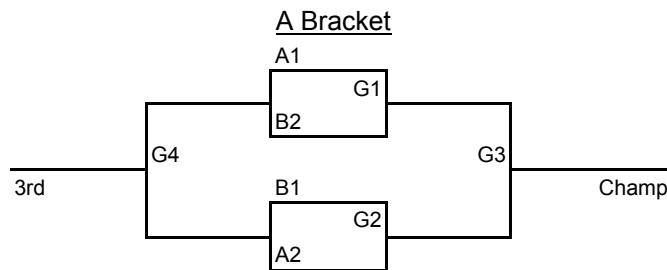

5th Grade Boys

Revised

Pool A	W	L
1. Buhler Jr. Crusaders		
2. Wichita Ballers		
3. Renwick Swish		
4. Bolt Basketball - KS		

Pool B	W	L
5. Laverne Tigers-OK		
6. Maize Code Red		
7. Wichita Defenders-Yellow		
8. Wichita Defenders-White		

MCE = Maize Central Elementary
MMS1, MMS2 = Maize Middle School

Friday	MCE	MMS2	MMS1
4:00	2vs4		
5:00			
6:00	1vs3		
7:00			
8:00	3vs4		
9:00	1vs2		

Sat.

8:00		7vs8	
9:00		5vs6	
10:00			
11:00			
12:00			
1:00			
2:00	6vs8	5vs7	
3:00	1vs4		
4:00	6vs7		
5:00	2vs3	5vs8	
6:00			
7:00			
8:00	G1		
9:00	G2		

Sun.

8:00	G6		
9:00	G5		
10:00	G4		
11:00			
12:00	G3		
1:00			
2:00			G7
3:00		G8	
4:00			
5:00