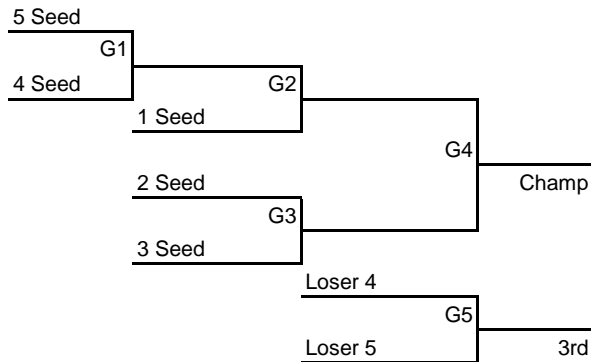

MCE = Maize Central Elementary

Friday MCE

4:00	
5:00	2vs5
6:00	
7:00	2vs4
8:00	
9:00	

Sat.

8:00	3vs5
9:00	1vs2
10:00	3vs4
11:00	1vs5
12:00	3vs2
1:00	1vs4
2:00	
3:00	
4:00	
5:00	
6:00	1vs3
7:00	4vs5
8:00	
9:00	

Sun.

8:00	
9:00	
10:00	
11:00	G1
12:00	
1:00	G3
2:00	G2
3:00	
4:00	G4
5:00	G5

3rd - 4th Girls

Pool A	W	L
1. Lady Magic-KS		
2. Andover Wildcats		
3. Wichita Stars		
4. Wichita Bullets		
5. BGC All Stars		
6. Ponca City Pioneers		