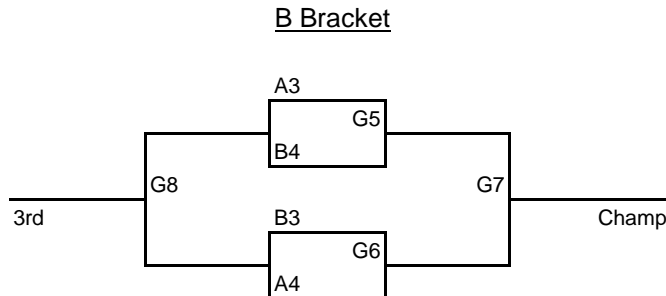

Pool B	W	L
5. Force-Wichita		
6. Augusta Orioles		
7. Wichita Tropics		
8. Circle Thunder		

MSMS1 MSMS2 = Maize South Middle School

Friday MSMS2 MSMS1 MHS2

4:00	5vs7		
5:00	3vs4		
6:00	1vs2		
7:00	6vs8		
8:00	1vs3		
9:00	5vs6		

Sat.

8:00	7vs8		
9:00	1vs4		
10:00	2vs3		
11:00			
12:00	5vs8		
1:00	6vs7		
2:00			
3:00	2vs4		
4:00			
5:00	G5		G6
6:00	G2	G1	
7:00			
8:00	G7	G3	G8
9:00	G4		

Sun.

8:00			
9:00			
10:00			
11:00			
12:00			
1:00			
2:00			
3:00			