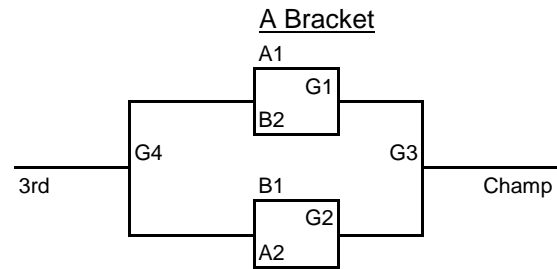

8th Grade Girls

Pool A	W	L
1. Sedgwick County Swish		
2. Douglas Lady Dawgs		
3. Wichita Lady Hoopers		
4. Maize Lady Eagles		
5. Wichita Sooner Dream Team		

Pool B	W	L
6. KS Dream Team		
7. Elite-KS		
8. Wichita Grizzlies		
9. GC Sparks		
10. Maize South Mavs		

MHS1 MHS2 = Maize High School
MSHS1 MSHS2 = Maize South High School

Friday	MSHS1	MSHS2	MHS1	MHS2
4:00		6vs8		1vs2
5:00	7vs10		3vs4	
6:00				
7:00				
8:00		6vs7		1vs3
9:00		8vs9		2vs5

Sat.

8:00				
9:00				
10:00				
11:00	6vs10		2vs4	
12:00		7vs9		1vs5
1:00				
2:00	8vs10		1vs4	
3:00		6vs9		3vs5
4:00				
5:00	9vs10	7vs8		2vs3
6:00				4vs5
7:00				
8:00				
9:00	G5	G6		

Sun.

8:00				
9:00	G7	G8		
10:00				
11:00	G9	G10		
12:00				
1:00	G1	G2		
2:00				
3:00	G3	G4		
4:00				
5:00