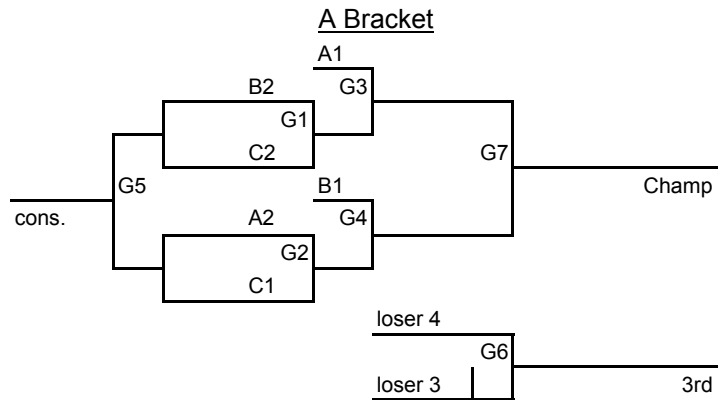

7th Grade Girls

Revised

Pool A	W	L
1. Kansas Elite		
2. LW Swoosh		
3. Wichita Grizzlies		
4. Cirlce Dynamite Pink		

Pool B	W	L
5. Andover Heat		
6. KS Dream Team		
7. Conway Springs		
8. Anover Trojans B		
9. Windfield Vikings		

Pool C	W	L
10. K-Doll Krasiez		
11. Cirlce Dynamite Green		
12. Andover Trojans A		
13. VC Sparks - 1		
14. Colwich Hurricanes		

BC1 = Bishop Carrol High School
MHS1, MHS2 = Maize High School
MMS1, MM2 = Maize Middle School
MSMS1, MSMS2 = Maize South Middle School

Friday	MMS1	MMS2	MSMS1	MSMS2	BC1	MHS1	MHS2
4:00	10vs11						
5:00	12vs13						5vs7
6:00	11vs14						
7:00	3vs4						
8:00	5vs6						
9:00	7vs8						

Sat.							
8:00	1vs2						
9:00	10vs12						
10:00	13vs11						
11:00	8vs9						
12:00	13vs14						
1:00	11vs12						
2:00	10vs14						
3:00	6vs9						
4:00	5vs8						
5:00	1vs4						
6:00	2vs3						
7:00	10vs13		5vs9	6vs7			
8:00	12vs14	2vs4					
9:00	7vs9	1vs3			6vs8		

Sun.						
8:00	G9			G8		
9:00					G10	G11
10:00					G1	G2
11:00					G12	G13
12:00						
1:00					G3	G4
2:00						
3:00					G14	G15
4:00			G18	G16	G7	G5
5:00					G6	G17