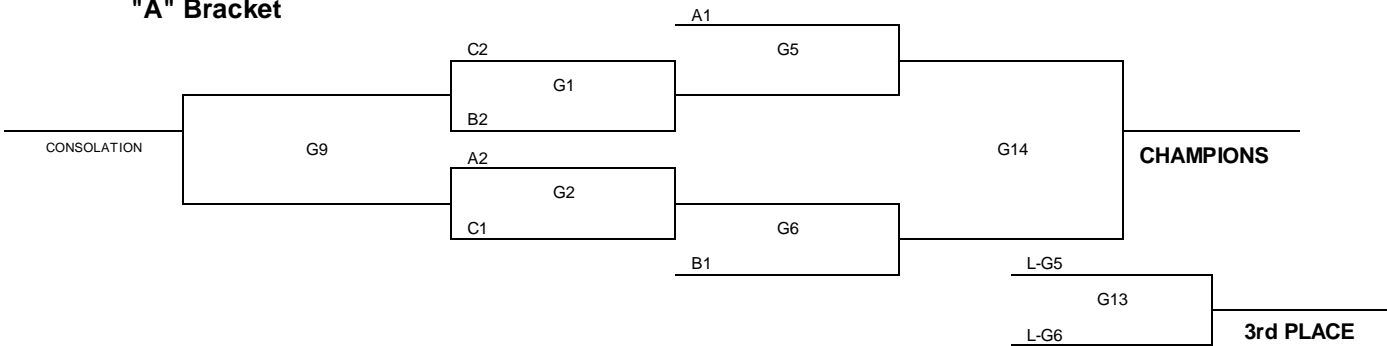

11th -12th Grade Boys- REVISION 7/6

Twelve teams – three pools. The top two teams in each pool will advance to the “A” Bracket, with all remaining teams advancing to the “B” Bracket. In case of a tie, the following criteria will be used: 1) Head to head competition (two way tie), 2) flip of coin (three way tie). *** All games will be played at Dodge City High School on the Auxiliary (AUX) courts and Field House East (FHE) *** Awards: “A” Bracket - 1st place trophy along with 1st – 3rd place medals (10/team). “B” Bracket – 1st & 2nd place medals.

Pool A:

1. DC Demons
2. Texhoma Red Devils
3. Hugoton Eagles
4. South Grey Rebels

W / L
/
/
/
/

Pool B:

5. Forgan Bulldogs OK
6. GC Mavericks
7. Ninjas KS
8. NW KS All Stars

W / L
/
/
/
/

Pool C:

9. Kansas Elite
10. Liberal Redskins I
11. Ashland Magic OK
12. Minneola Wildcats

W / L
/
/
/
/

Fri.	AUX	FHE	FHE	Sat.	AUX	FHE	Sun.	AUX	FHE
5:00	9-11			8:00	10-11		8:00	G4	
6:00	6-7			9:05	1-3		9:00	G5	
7:00	1-2		5-8	10:10	2-4		10:00	G6	
8:00	3-4	9-12		11:15	9-10		11:00	G7	G8
9:00	5-7	6-8		12:20	5-6		12:00	G9	
				1:25	10-12		1:00	G10	G11
				2:30	7-8		2:00	G13	G12
				3:35	2-3		3:00	G14	
				4:40	1-4				
				5:45	11-12				
				6:50					
				7:55	G1				
				9:00	G2	G3			

"A" Bracket