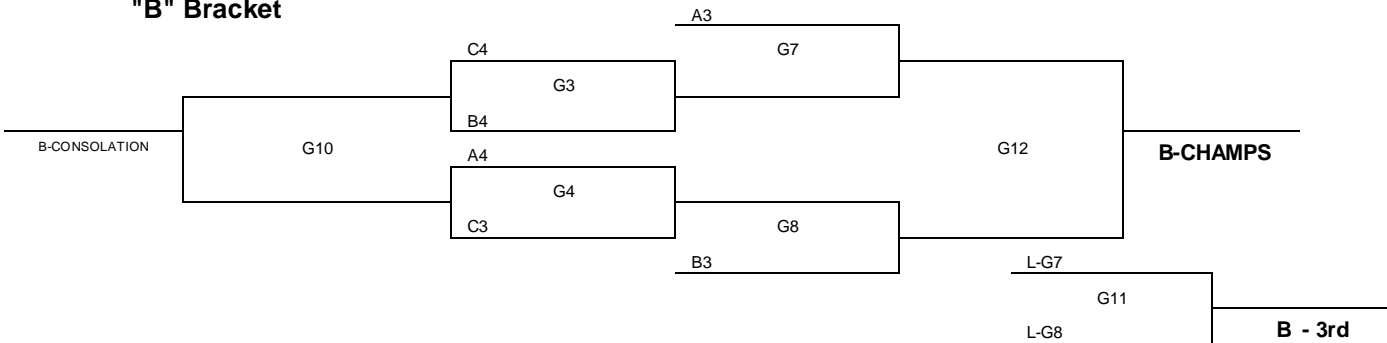

11th -12th Grade Boys- REVISION 7/6

Twelve teams – three pools. The top two teams in each pool will advance to the “A” Bracket, with all remaining teams advancing to the “B” Bracket. In case of a tie, the following criteria will be used: 1) Head to head competition (two way tie), 2) flip of coin (three way tie). *** All games will be played at Dodge City High School on the Auxiliary (AUX) courts and Field House East (FHE) *** Awards: “A” Bracket - 1st place trophy along with 1st – 3rd place medals (10/team). “B” Bracket – 1st & 2nd place medals.

- 9. Kansas Elite
- 10. Liberal Redskins I
- 11. Ashland Magic OK
- 12. Minneola Wildcats

W / L
/
/
/
/

Fri.	AUX	FHE	FHE	Sat.	AUX	FHE	Sun.	AUX	FHE
5:00	9-11			8:00	10-11		8:00	G4	
6:00	6-7			9:05	1-3		9:00	G5	
7:00	1-2		5-8	10:10	2-4		10:00	G6	
8:00	3-4	9-12		11:15	9-10		11:00	G7	G8
9:00	5-7	6-8		12:20	5-6		12:00	G9	
				1:25	10-12		1:00	G10	G11
				2:30	7-8		2:00	G13	G12
				3:35	2-3		3:00	G14	
				4:40	1-4				
				5:45	11-12				
				6:50					
				7:55	G1				
				9:00	G2	G3			

"A" Bracket

"B" Bracket

ATTENTION: We will try to run ahead of schedule as much as possible. Please try to be at your scheduled games 30 minutes prior to the schedule times.