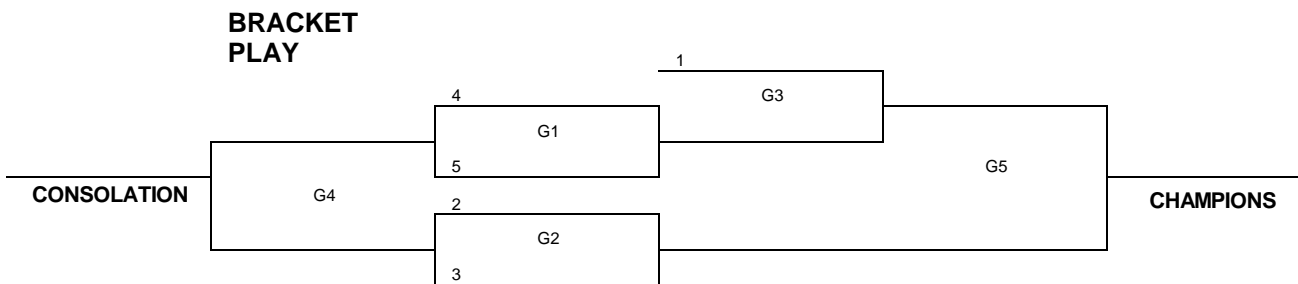

6th -7th Grade Girls

Five teams. Round robin play. Record in pool play will determine seeding for bracket play. In case of a tie, the following criteria will be used: 1) head to head competition (two way tie), 2) flip of a coin (three way tie). *** All games will be played at Dodge City High School on the Field House West (FHW) and Field House East (FHE) Courts. ***Awards: 1st trophy along with 1st-2nd place medals.

ATTENTION: We will try to run ahead of schedule as much as possible. Please try to be at your scheduled games 30 minutes prior to the schedule times.

9th -10th Grade Boys

Six teams. Round robin play. Record in pool play will determine seeding for bracket play. In case of a tie, the following criteria will be used: 1) head to head competition (two way tie), 2) flip of a coin (three way tie). *** All games will be played at Dodge City High School on the Field House West (FHW) and Field House East (FHE) Courts. ***Awards: 1st trophy along with 1st – 2nd place medals.