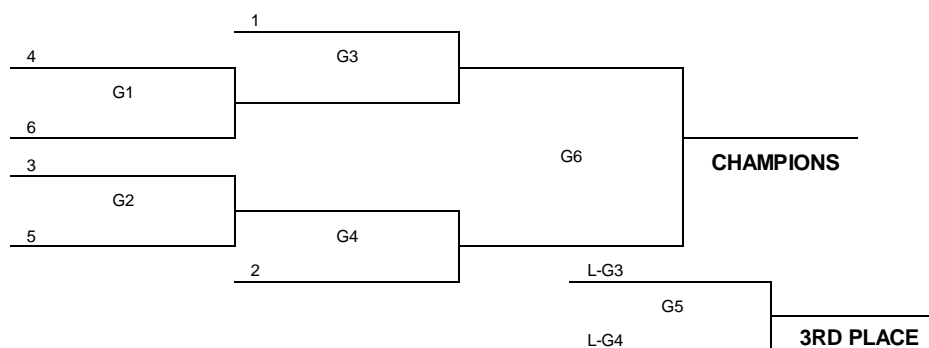

9th -10th Grade Boys

Six teams. Round robin play. Record in pool play will determine seeding for bracket play. In case of a tie, the following criteria will be used: 1) head to head competition (two way tie), 2) flip of a coin (three way tie). *** All games will be played at Dodge City High School on the Field House West (FHW) and Field House East (FHE) Courts. ***Awards: 1st trophy along with 1st – 2nd place medals.

	<u>W / L</u>
1. High Plains Storm TX	/
2. DC Demons	/
3. Johnson City Trojans	/
4. South Gray Rebels	/
5. Fairfield Falcons	/
6. Liberal Redskins II	/

FRL	FHE	FHW	SAT.	FHE	FHW	SUN.	FHE	FHW
5:00			8:00	2-3		8:00		
6:00	2-5		9:05	1-6		9:00	G1	G2
7:00	3-4		10:10	4-5		10:00		
8:00			11:15	2-6		11:00		G3
9:00			12:20	1-3		12:00	G4	
			1:25			1:00		
			2:30	2-4	5-6	2:00	G5	
			3:35			3:00	G6	
			4:40	1-5	3-6			
			5:45					
			6:50	4-6	1-2			
			7:55	3-5				
			9:00		1-4			

BRACKET PLAY

ATTENTION: We will try to run ahead of schedule as much as possible. Please try to be at your scheduled games 30 minutes prior to the schedule times.