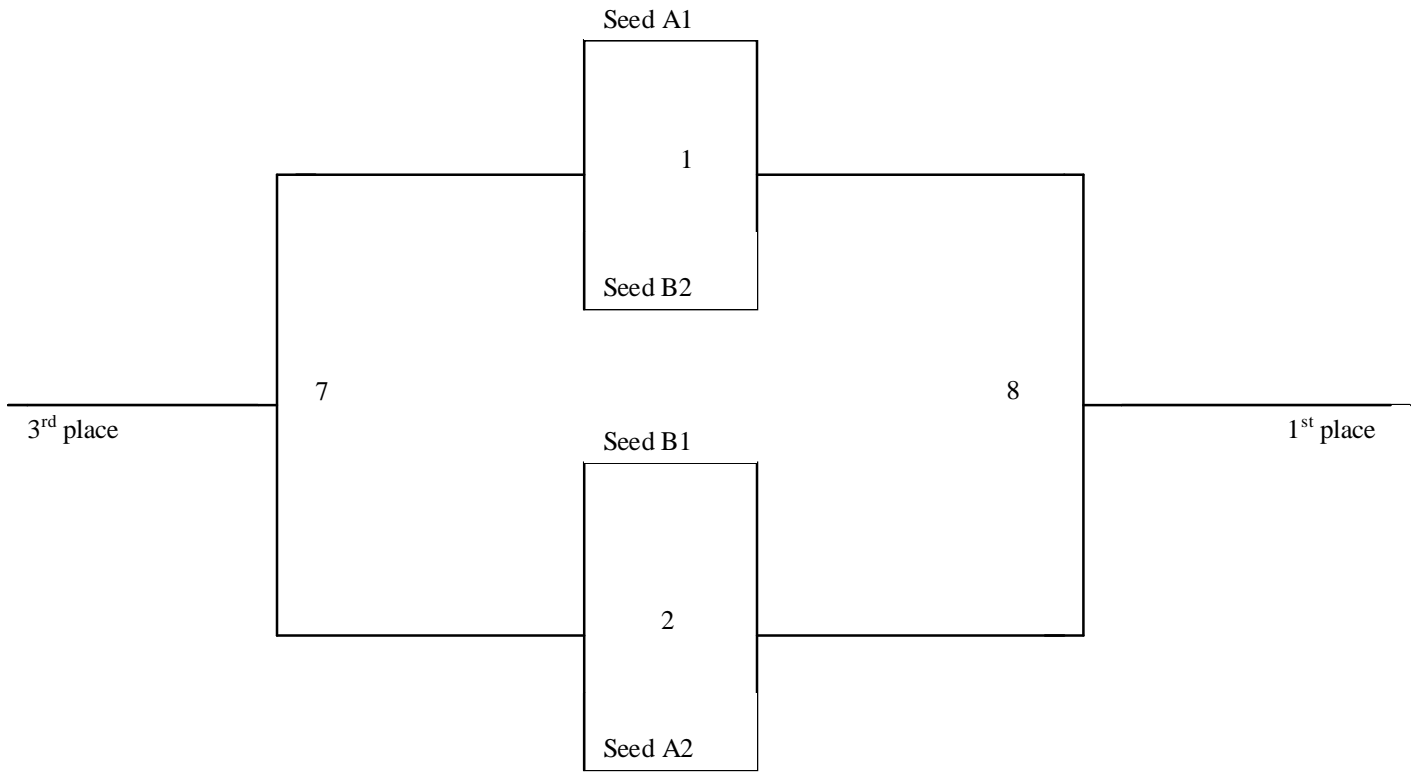

Game Schedule

Friday—Courts of Amarillo

| Time   | Court | Teams   |
|--------|-------|---------|
| 7:00pm | 6     | 7 vs. 5 |
| 7:00pm | 8     | 6 vs. 8 |

Saturday—Courts of Amarillo

|         |   |            |
|---------|---|------------|
| 9:00am  | 6 | 7 vs. 6    |
| 10:00am | 5 | 8 vs. 5    |
| 12:00pm | 6 | 5 vs. 6    |
| 12:00pm | 7 | 7 vs. 8    |
| 4:30pm  | 5 | bracket #1 |
| 4:30pm  | 6 | bracket #2 |
| 5:30pm  | 6 | bracket #3 |
| 5:30pm  | 7 | bracket #4 |
| 7:00pm  | 7 | bracket #5 |
| 7:00pm  | 8 | bracket #6 |

Sunday—Courts of Amarillo

|         |   |            |
|---------|---|------------|
| 10:00am | 5 | bracket #7 |
| 10:00am | 6 | bracket #8 |

HIGH SCHOOL GIRLS BRACKET—A  
Top two teams from each pool.

High School Girls Bracket—B  
Bottom two teams in each pool.