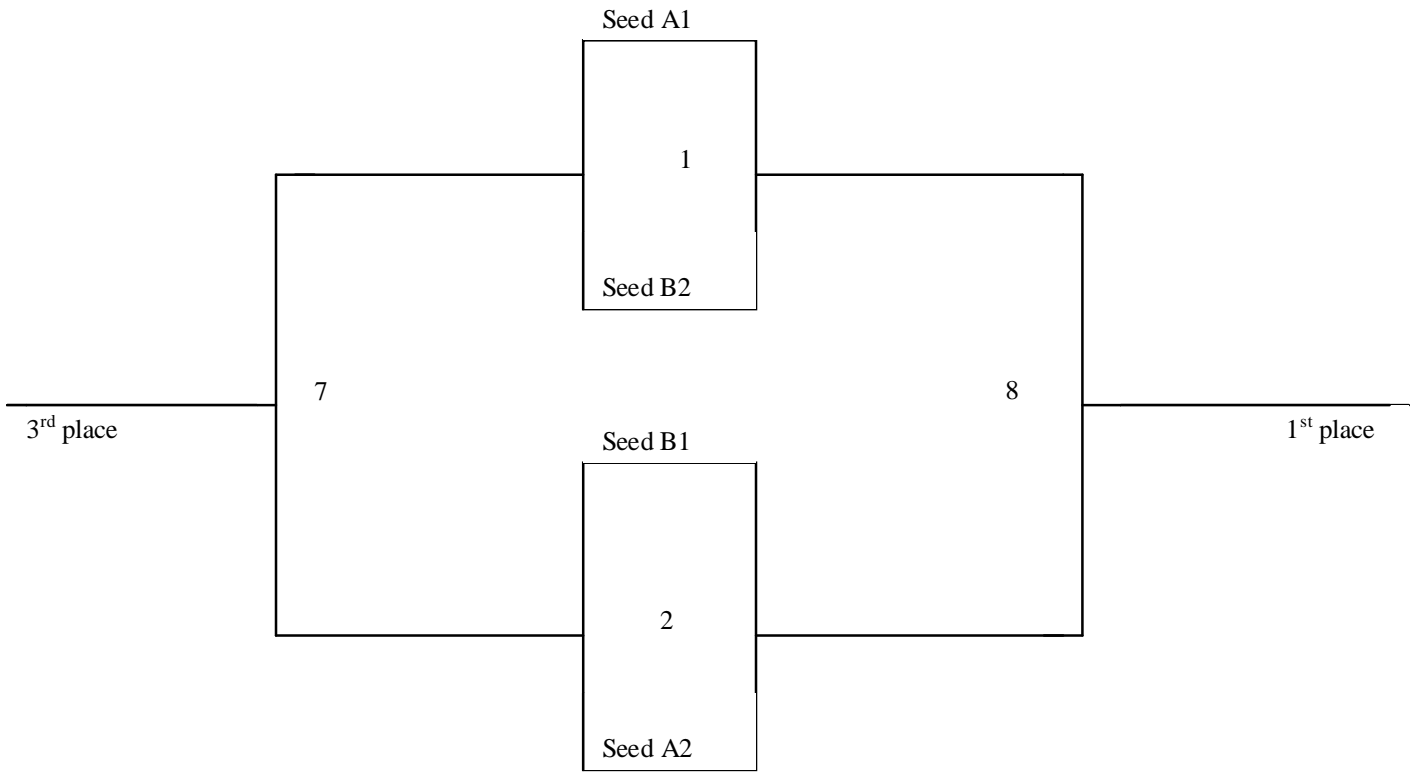

Game Schedule

Friday—Courts of Amarillo

| Time   | Court | Teams   |
|--------|-------|---------|
| 6:00pm | 8     | 1 vs. 3 |
| 8:00pm | 6     | 2 vs. 4 |

Saturday—Courts of Amarillo

|         |   |            |
|---------|---|------------|
| 10:00am | 6 | 2 vs. 3    |
| 11:00am | 6 | 4 vs. 1    |
| 1:30pm  | 6 | 1 vs. 2    |
| 2:30pm  | 6 | 3 vs. 4    |
| 4:30pm  | 5 | bracket #1 |
| 4:30pm  | 6 | bracket #2 |
| 5:30pm  | 6 | bracket #3 |
| 5:30pm  | 7 | bracket #4 |
| 7:00pm  | 7 | bracket #5 |

Sunday—Courts of Amarillo

|         |   |            |
|---------|---|------------|
| 9:00am  | 6 | bracket #6 |
| 10:00am | 5 | bracket #7 |
| 10:00am | 6 | bracket #8 |

HIGH SCHOOL GIRLS BRACKET—A  
Top two teams from each pool.

High School Girls Bracket—B  
Bottom two teams in each pool.

All games will be played at the Courts of Amarillo in Amarillo, Texas.  
Address—1111 E. Loop 335  
Phone—806-322-1111

Facility is located on the Southeast side of Amarillo off of Loop 335  
between Washington and Osage streets.