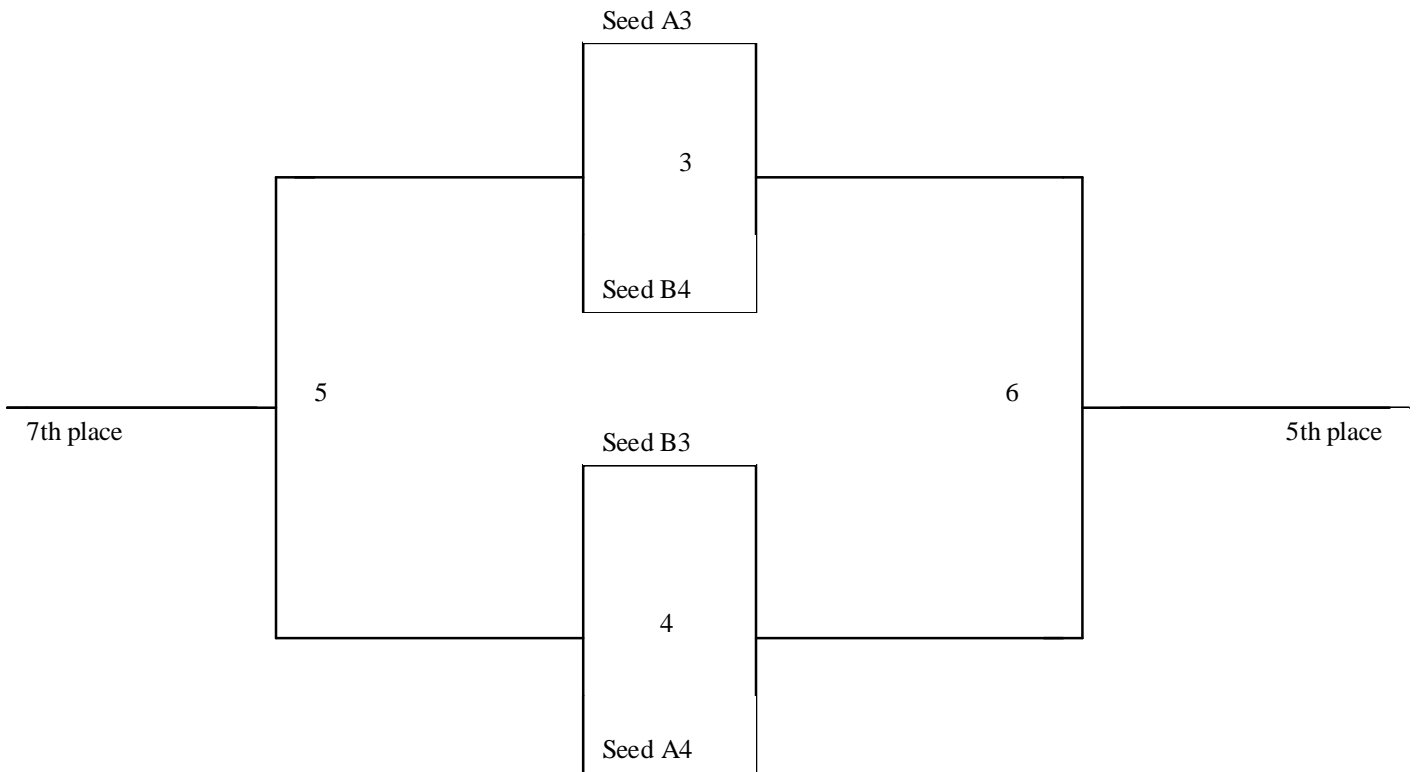

Game Schedule

Friday—Courts of Amarillo

| Time   | Court | Teams   |
|--------|-------|---------|
| 6:00pm | 8     | 1 vs. 3 |
| 8:00pm | 6     | 2 vs. 4 |

Saturday—Courts of Amarillo

|         |   |            |
|---------|---|------------|
| 10:00am | 6 | 2 vs. 3    |
| 11:00am | 6 | 4 vs. 1    |
| 1:30pm  | 6 | 1 vs. 2    |
| 2:30pm  | 6 | 3 vs. 4    |
| 4:30pm  | 5 | bracket #1 |
| 4:30pm  | 6 | bracket #2 |
| 5:30pm  | 6 | bracket #3 |
| 5:30pm  | 7 | bracket #4 |
| 7:00pm  | 7 | bracket #5 |

Sunday—Courts of Amarillo

|         |   |            |
|---------|---|------------|
| 9:00am  | 6 | bracket #6 |
| 10:00am | 5 | bracket #7 |
| 10:00am | 6 | bracket #8 |

HIGH SCHOOL GIRLS BRACKET—A  
Top two teams from each pool.

High School Girls Bracket—B  
Bottom two teams in each pool.

All games will be played at the Courts of Amarillo in Amarillo, Texas.  
Address—1111 E. Loop 335  
Phone—806-322-1111

Facility is located on the Southeast side of Amarillo off of Loop 335  
between Washington and Osage streets.