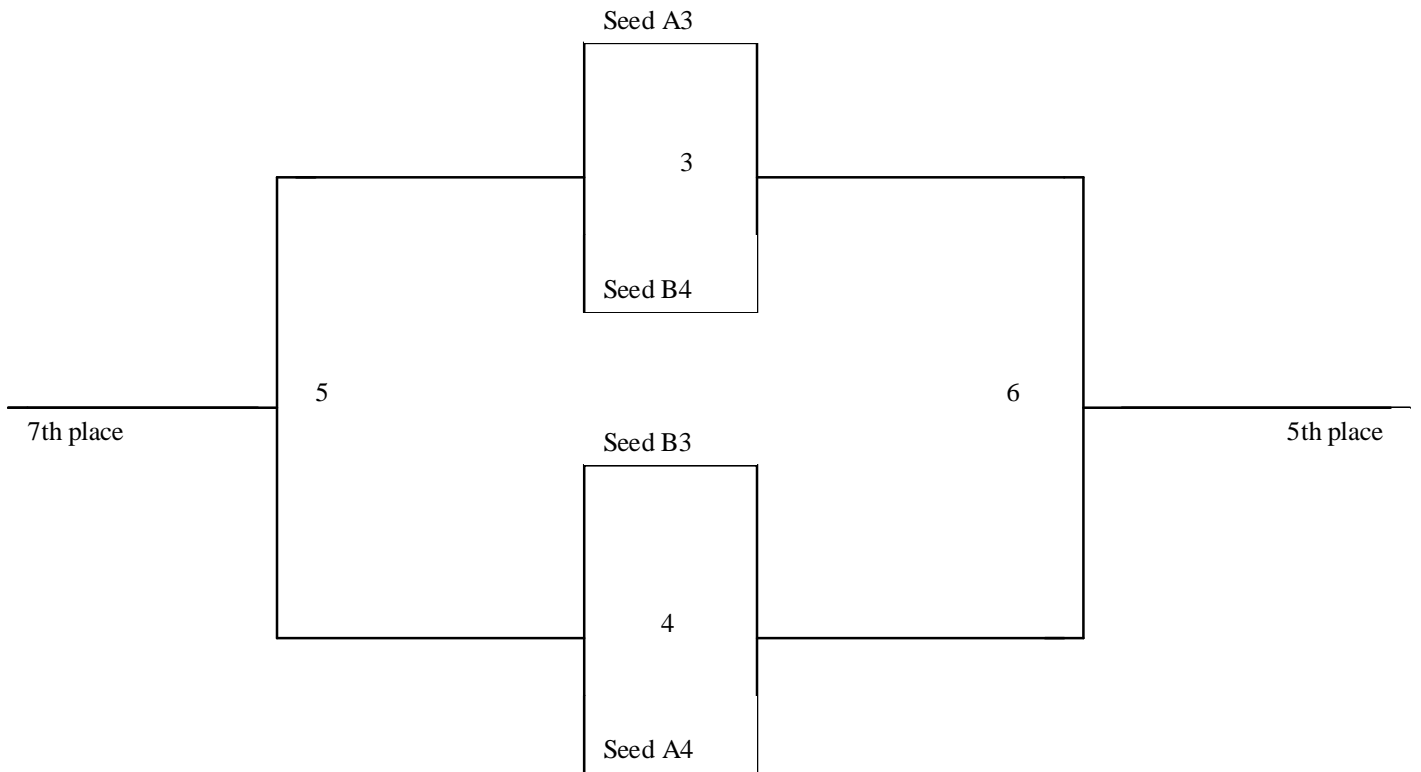

Game Schedule

Friday—Courts of Amarillo

| Time   | Court | Teams   |
|--------|-------|---------|
| 7:00pm | 6     | 7 vs. 5 |
| 7:00pm | 8     | 6 vs. 8 |

Saturday—Courts of Amarillo

|         |   |            |
|---------|---|------------|
| 9:00am  | 6 | 7 vs. 6    |
| 10:00am | 5 | 8 vs. 5    |
| 12:00pm | 6 | 5 vs. 6    |
| 12:00pm | 7 | 7 vs. 8    |
| 4:30pm  | 5 | bracket #1 |
| 4:30pm  | 6 | bracket #2 |
| 5:30pm  | 6 | bracket #3 |
| 5:30pm  | 7 | bracket #4 |
| 7:00pm  | 7 | bracket #5 |
| 7:00pm  | 8 | bracket #6 |

Sunday—Courts of Amarillo

|         |   |            |
|---------|---|------------|
| 10:00am | 5 | bracket #7 |
| 10:00am | 6 | bracket #8 |

HIGH SCHOOL GIRLS BRACKET—A  
Top two teams from each pool.

High School Girls Bracket—B  
Bottom two teams in each pool.