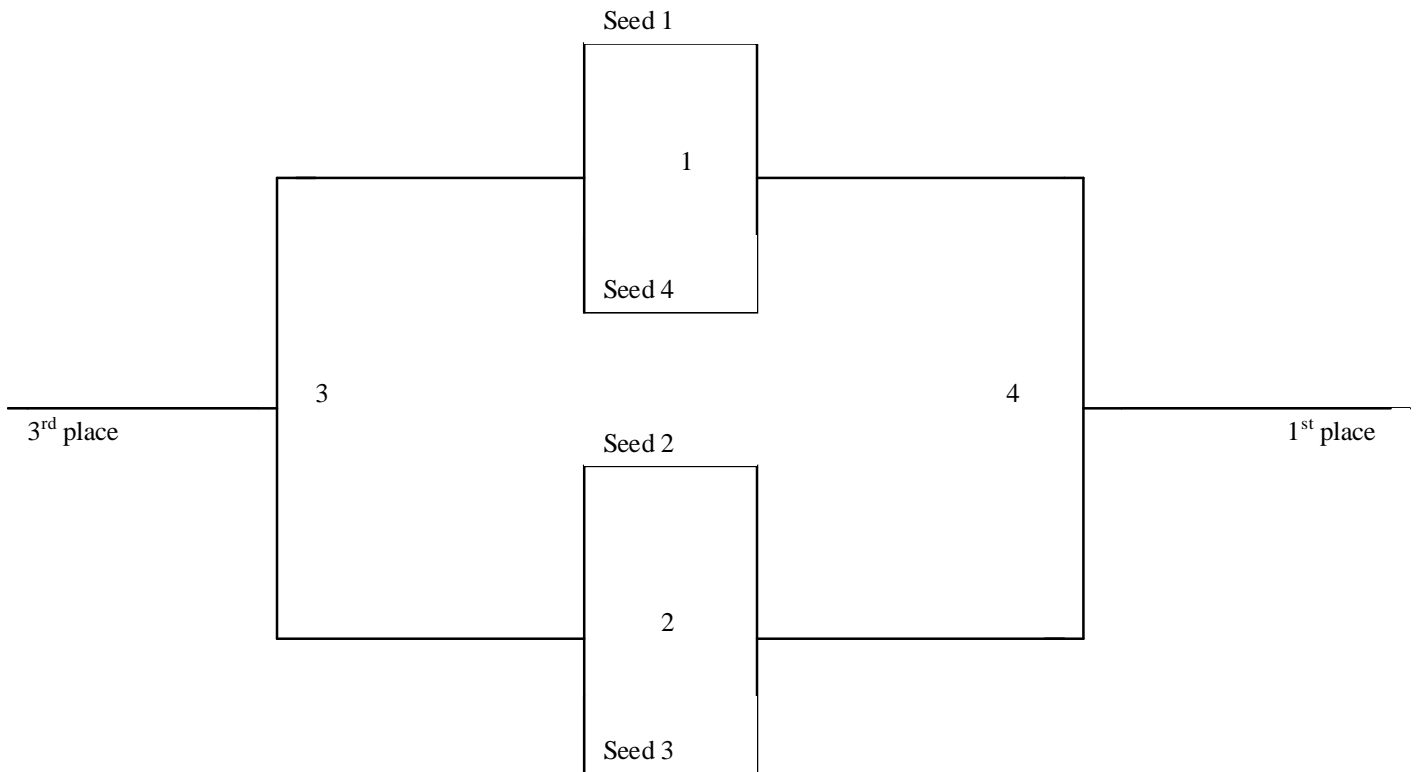

Game Schedule

Friday—Courts of Amarillo

| Time   | Court | Teams   |
|--------|-------|---------|
| 7:00pm | 5     | 3 vs. 2 |
| 7:00pm | 7     | 4 vs. 1 |

Saturday—Courts of Amarillo

|         |   |            |
|---------|---|------------|
| 9:00am  | 8 | 4 vs. 2    |
| 10:00am | 8 | 3 vs. 1    |
| 12:00pm | 8 | 3 vs. 4    |
| 1:30pm  | 8 | 1 vs. 2    |
| 3:30pm  | 8 | bracket #1 |
| 3:30pm  | 7 | bracket #2 |
| 5:30pm  | 8 | bracket #3 |
| 6:30pm  | 8 | bracket #4 |

## HIGH SCHOOL BOYS BRACKET

All games will be played at the Courts of Amarillo in Amarillo, Texas.

Address—1111 E. Loop 335

Phone—806-322-1111

Facility is located on the Southeast side of Amarillo off of Loop 335 between Washington and Osage streets.