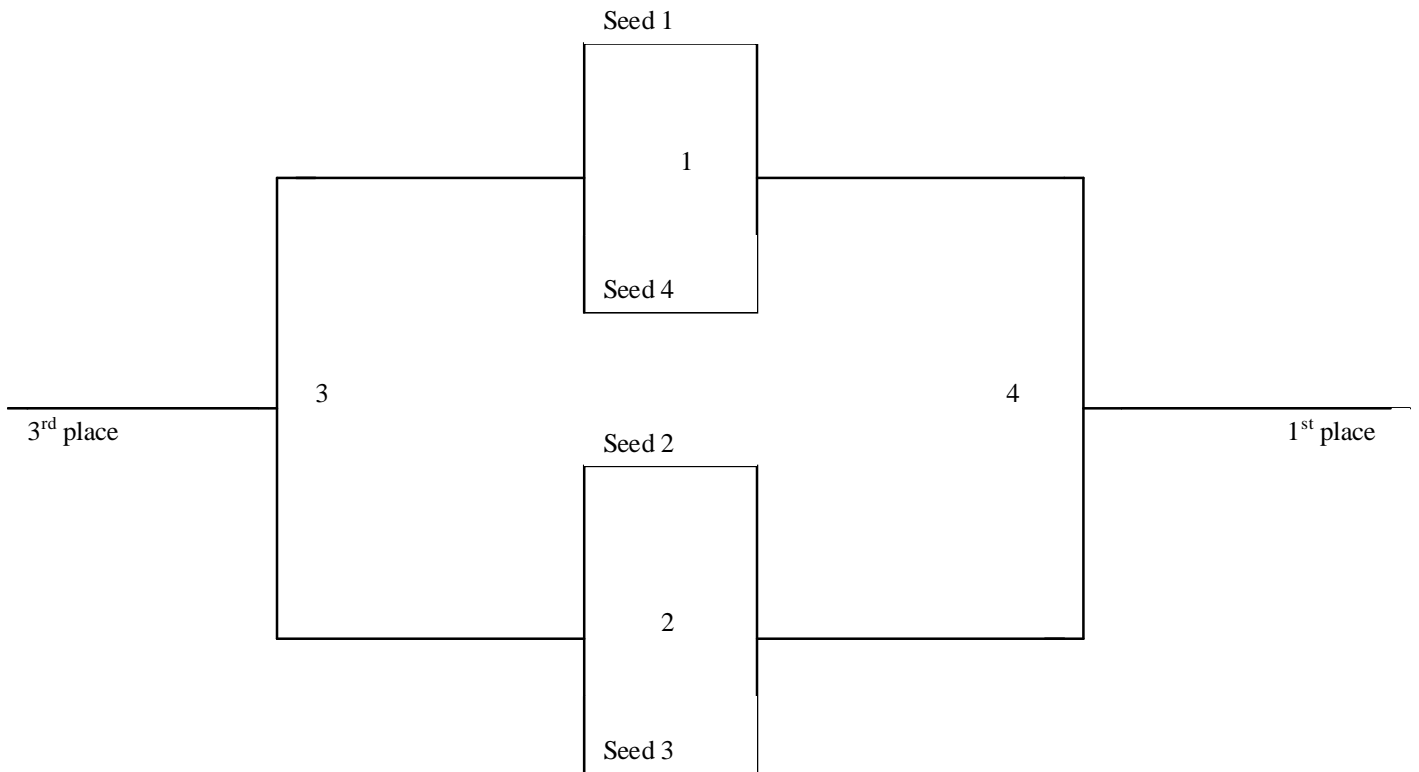

2010 MAYB Firecracker Open  
Courts of Amarillo  
Amarillo, Texas

6<sup>th</sup> Grade Girls Division

There are 4 teams in this tournament. All teams advance to bracket play.

|                       | WINS | LOSSES |
|-----------------------|------|--------|
| 1. Borger Bulldogs    |      |        |
| 2. Canyon Talons      |      |        |
| 3. Lil Ladyz          |      |        |
| 4. Wellington Rockets |      |        |

## 6th GRADE GIRLS BRACKET

All games will be played at the Courts of Amarillo in Amarillo, Texas.

Address—1111 E. Loop 335

Phone—806-322-1111

Facility is located on the Southeast side of Amarillo off of Loop 335 between Washington and Osage streets.