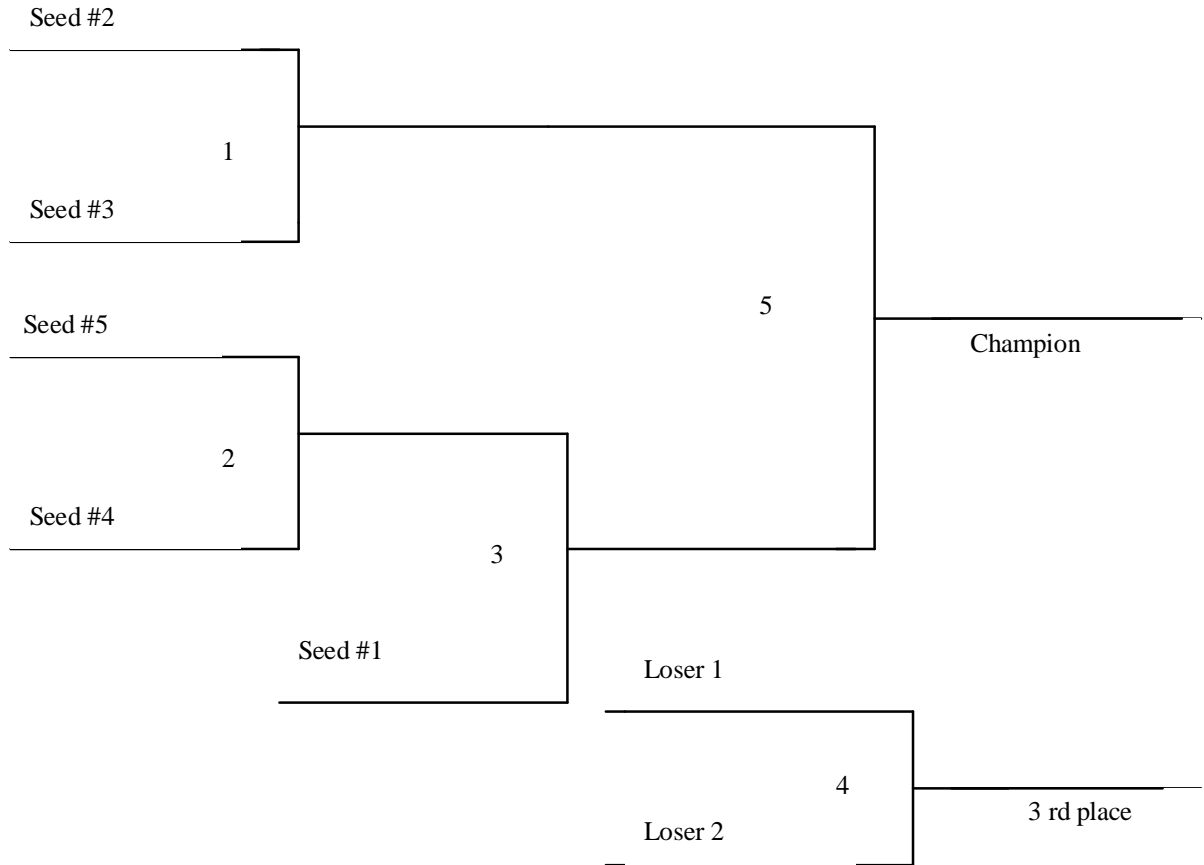

## 6th GRADE GIRLS BRACKET

All games will be played at the Courts of Amarillo in Amarillo, Texas.

Address—1111 E. Loop 335

Phone—806-322-1111

Facility is located on the Southeast side of Amarillo off of Loop 335 between Washington and Osage streets.

2010 MAYB Firecracker Open  
Courts of Amarillo  
Amarillo, Texas

7/8<sup>th</sup> Grade Girls Division

There are 5 teams in this tournament. All teams advance to bracket play.

|                     | WINS | LOSSES |
|---------------------|------|--------|
| 1. Reign            |      |        |
| 2. 4 Corners Spears |      |        |
| 3. Blitz            |      |        |
| 4. Colorado Crush   |      |        |
| 5. Pampa Magic      |      |        |

Game Schedule

Friday—Courts of Amarillo

| Time   | Court | Teams   |
|--------|-------|---------|
| 6:00pm | 6     | 3 vs. 5 |
| 8:00pm | 8     | 5 vs. 2 |

Saturday—Courts of Amarillo

|         |   |            |
|---------|---|------------|
| 9:00am  | 5 | 2 vs. 4    |
| 9:00am  | 7 | 1 vs. 3    |
| 11:00pm | 5 | 4 vs. 5    |
| 11:00am | 8 | 2 vs. 1    |
| 1:30pm  | 5 | 5 vs. 1    |
| 2:30pm  | 5 | 2 vs. 3    |
| 3:30pm  | 5 | 1 vs. 4    |
| 5:30pm  | 5 | 3 vs. 4    |
| 7:00pm  | 5 | bracket #1 |
| 7:00pm  | 6 | bracket #2 |

Sunday—Courts of Amarillo

|         |   |            |
|---------|---|------------|
| 9:00am  | 5 | bracket #3 |
| 10:00am | 6 | bracket #4 |
| 11:00am | 5 | bracket #5 |

All games will be played at the Courts of Amarillo in Amarillo, Texas.