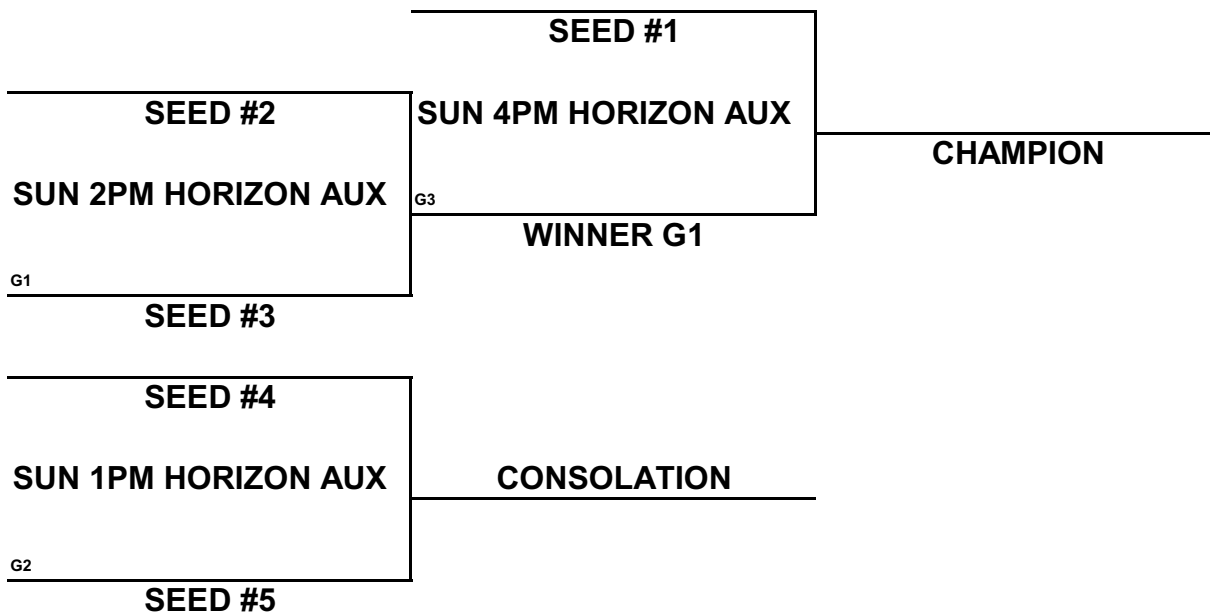

KC PREMIERE MAYB TOURNAMENT

11TH/12TH GRADE BOYS DIVISION

(1)	CO SHINING STARS
(2)	COLORADO MUSTANGS
(3)	FUTURE STARS BBALL ACADEMY
(4)	NEXT LEVEL 16 ELITE
(5)	SAN ANTONIO ELITE-TEAM USA

<u>WINS</u>	<u>LOSSES</u>

SCHEDULE

1	VS	2	FRI	8:00 PM	LEGACY MAIN-2
3	VS	4	FRI	10:00 PM	LEGACY MAIN-1
1	VS	5	FRI	10:00 PM	LEGACY MAIN-2
2	VS	4	SAT	3:30 PM	LEGACY MAIN-2
3	VS	5	SAT	3:30 PM	LEGACY MAIN-3
1	VS	4	SAT	5:30 PM	LEGACY MAIN-2
2	VS	3	SAT	5:30 PM	LEGACY MAIN-3
2	VS	5	SAT	7:30 PM	LEGACY MAIN-2
1	VS	3	SAT	7:30 PM	LEGACY MAIN-3
4	VS	5	SAT	9:30 PM	LEGACY MAIN-2

CHAMPIONSHIP ROUND

NOTE: TIE BREAKERS

1 - HEAD TO HEAD

2 - POINT SPREAD (MAX 15 POINTS)

3 - DEF. POINTS ALLOWED