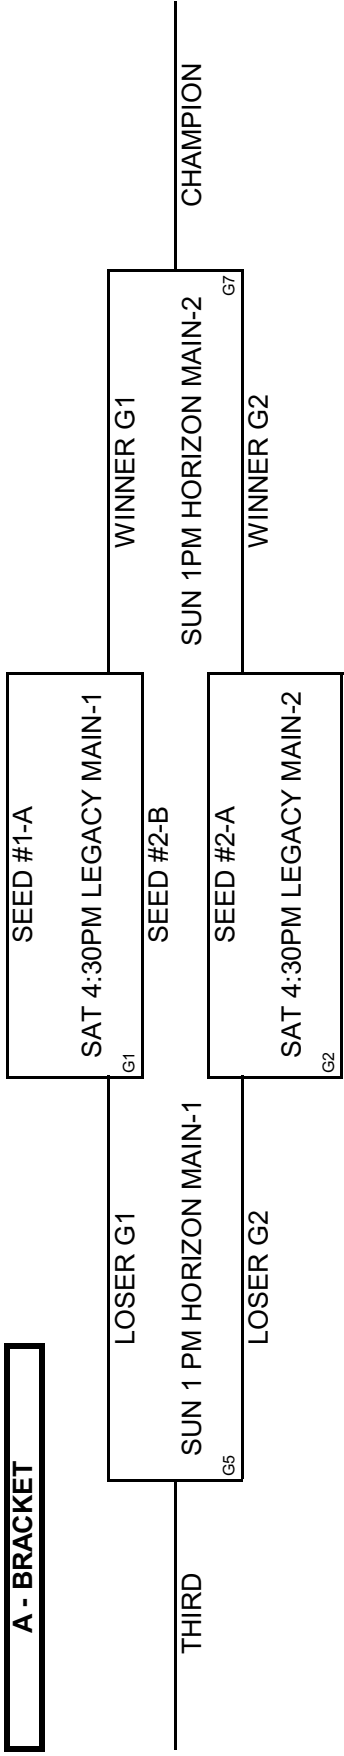

KC PREMIERE MAYB TOURNAMENT

HIGH SCHOOL GIRLS DIVISION

POOL A		WINS	LOSSES	POOL B		WINS	LOSSES
(1)	COLORADO FLIGHT 16U BLUE			(1)	COLORADO FLIGHT 16U RED		
(2)	CO SHINING STARS 16'S WHITE			(2)	COLORADO PREMIERE		
(3)	LADY CATS			(3)	C.S. LADY MAGIC		
(4)	ROOSEVELT-CO			(4)	W. NEBRASKA ALL STARS		

POOL PLAY ROUND

A-1	VS	A-2	FRI	7PM	LEGACY MAIN-1	B-1	VS	B-2	FRI	6PM	LEGACY MAIN-1
A-3	VS	A-4	FRI	7PM	LEGACY MAIN-3	B-1	VS	B-3	FRI	8PM	LEGACY MAIN-1
A-1	VS	A-3	FRI	9PM	LEGACY MAIN-1	B-3	VS	B-4	SAT	8:30AM	LEGACY MAIN-1
A-2	VS	A-4	FRI	9PM	LEGACY MAIN-3	B-2	VS	B-4	SAT	10:30AM	LEGACY MAIN-2
A-1	VS	A-4	SAT	2:30PM	LEGACY MAIN-1	B-2	VS	B-3	SAT	1:30PM	LEGACY MAIN-2
A-2	VS	A-3	SAT	2:30PM	LEGACY MAIN-3	B-1	VS	B-4	SAT	2:30PM	LEGACY MAIN-2

CHAMPIONSHIP ROUND

A - BRACKET