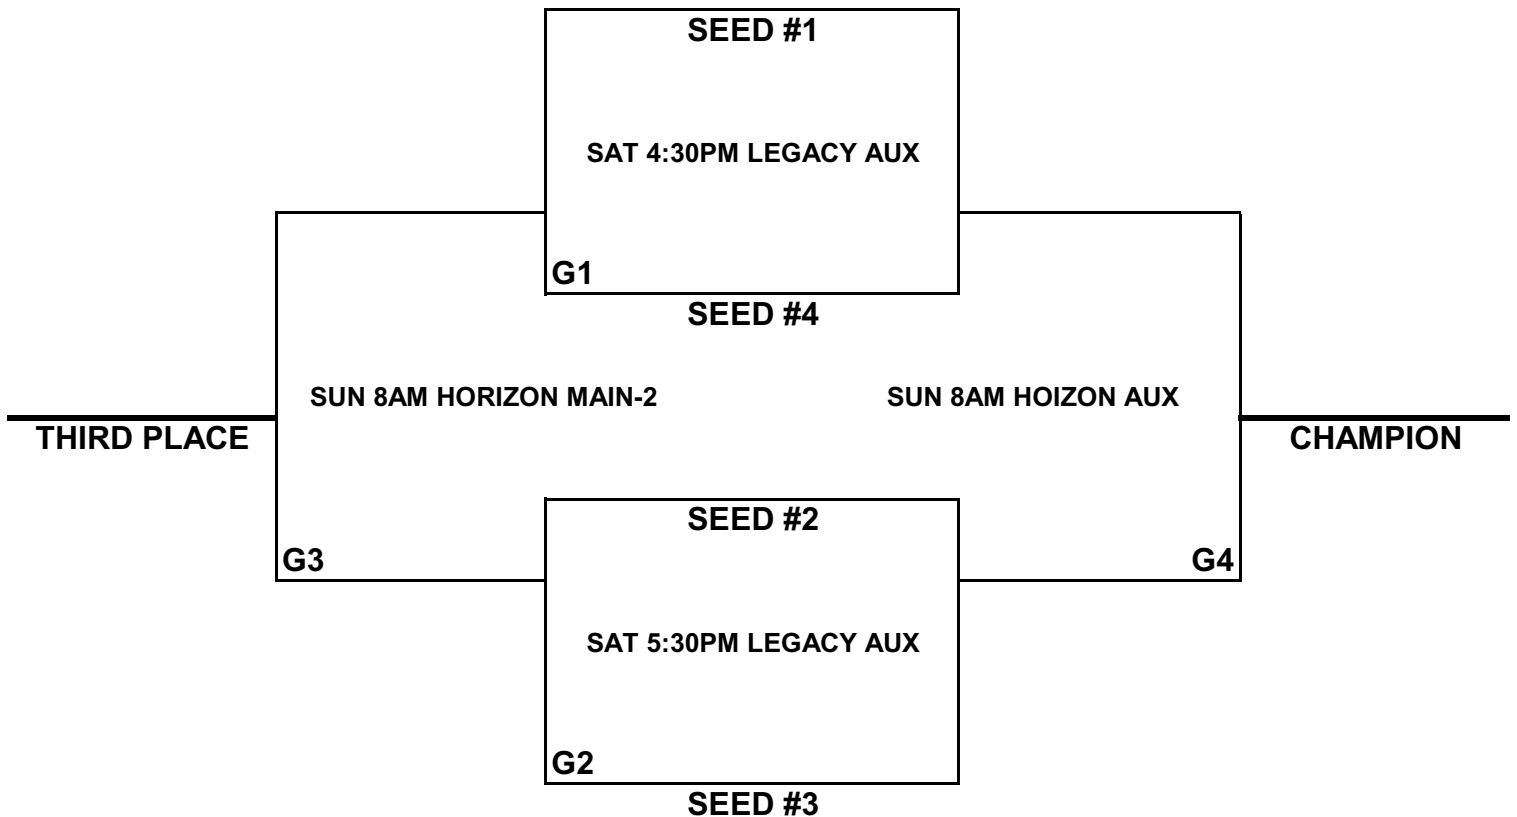

KC PREMIERE MAYB TOURNAMENT

6TH/7TH GRADE GIRLS DIVISION

(1)	CO SHINING STARS BLUE
(2)	COLORADO PREMIERE
(3)	TBD
(4)	BROOMFIELD

WINS	LOSSES

SCHEDULE

1	VS	2	FRI	5:00 PM	LEGACY AUX
3	VS	4	FRI	7:00 PM	LEGACY AUX
1	VS	3	SAT	8:30 AM	LEGACY AUX
2	VS	4	SAT	9:30 AM	LEGACY AUX
1	VS	4	SAT	11:30 AM	LEGACY AUX
2	VS	3	SAT	12:30 PM	LEGACY AUX

CHAMPIONSHIP ROUND

NOTE: TIE BREAKERS

- 1 - HEAD TO HEAD
- 2 - POINT SPREAD (MAX 15 POINTS)
- 3 - DEF. POINTS ALLOWED