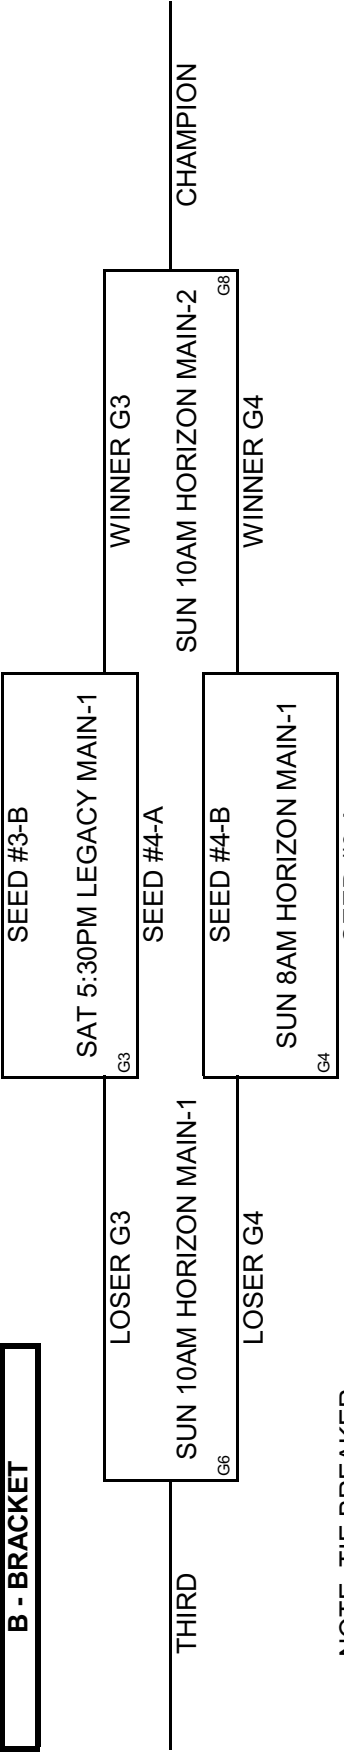

B - BRACKET

NOTE: TIE BREAKER
1 - HEAD TO HEAD
2 - POINT SPREAD (MAX. 15 POINTS)
3 - DEF. POINTS ALLOWED