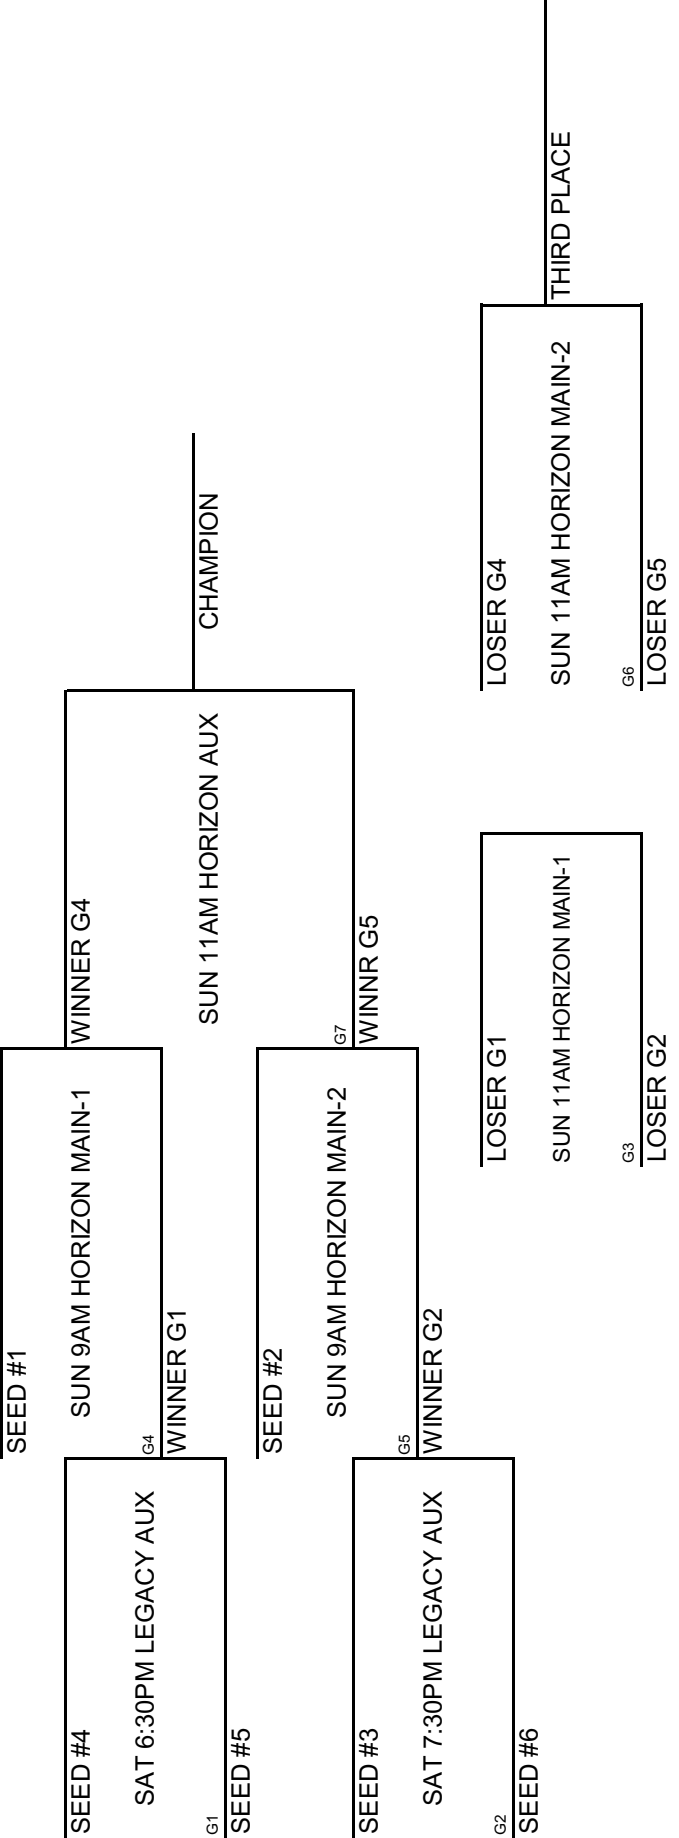

KC PREMIERE MAYB TOURNAMENT

6TH/7TH GRADE BOYS DIVISION

WINS	LOSSES

POOL B
(1) DUNCAN
(2) EXTREME RED
(3) WINDSOR WIZARDS

WINS	LOSSES

POOL A
(1) GOLDEN DEMONS
(2) BAC CHAMPS 6
(3) LOVELAND CRUSADERS

POOL PLAY ROUND 1

DAY	TIME	LOCATION	DAY	TIME	LOCATION
FRI	6:00 PM	LEGACY MAIN-3	FRI	6:00 PM	LEGACY AUX
FRI	8:00 PM	LEGACY MAIN-3	FRI	8:00 PM	LEGACY AUX
SAT	9:30 AM	LEGACY MAIN-3	SAT	10:30 AM	LEGACY AUX

SEEDING ROUND

SEED #1 POOL A	VS	SEED #1 POOL B	SAT	3:30P	LEGACY AUX	Winner gets 1st seed, Loser gets 2nd seed
SEED #2 POOL A	VS	SEED #2 POOL B	SAT	2:30P	LEGACY AUX	Winner gets 3rd seed, Loser gets 4th seed
SEED #3 POOL A	VS	SEED #3 POOL B	SAT	1:30P	LEGACY AUX	Winner gets 5th seed, Loser gets 6th seed

CHAMPIONSHIP ROUND

NOTE: TIE BREAKER
1 - HEAD TO HEAD
2 - POINT SPREAD (MAX. 15 POINTS)
3 - DEF. POINTS ALLOWED