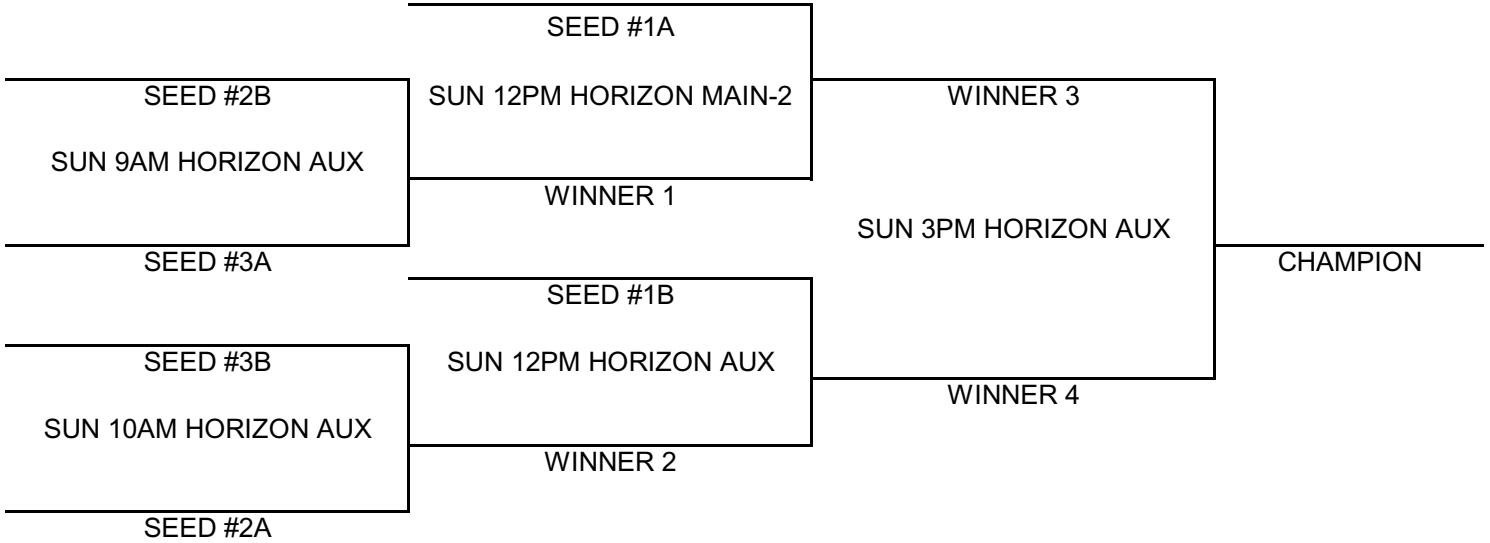

K C Premiere MAYB TOURNAMENT

9TH/10TH GRADE BOYS DIVISION

CHAMPIONSHIP ROUND

BRACKET A