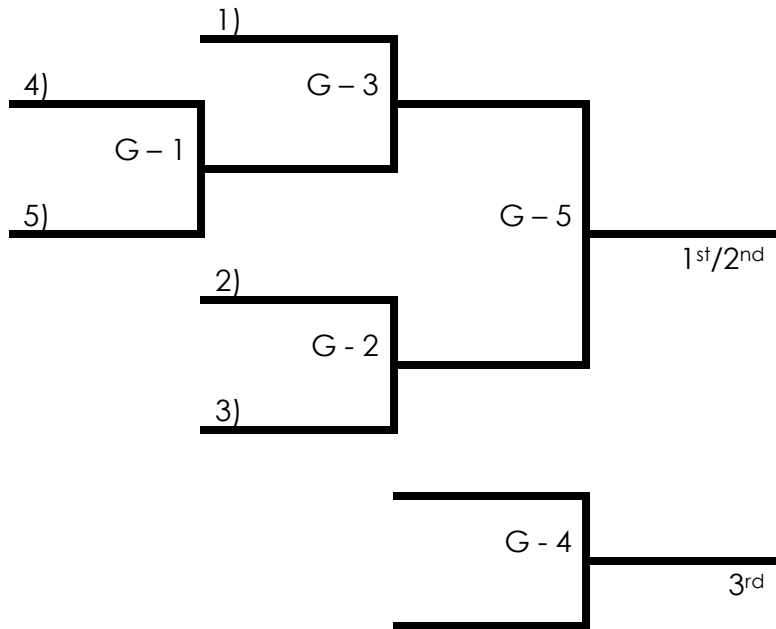

Emporia MAYB
 9th – 10th Boys
 Round-Robin ~~ Bracket Play
 Games played at Emporia High School

		Won	Lost	13 pt +/-
1.	Louisburg Wildcats			
2.	MdCV Trojans			
3.	KS Rim Rockers			
4.	Team Precision			
5.	Emporia			

Friday, July 2	
	<u>EHS (V1)</u>
5:00	2 – 5
6:00	4 – 3
7:00	1 – 2
8:00	4 – 5

Saturday, July 3			
	<u>EHS (JV)</u>	<u>EHS (V1)</u>	<u>EHS (V2)</u>
8:00	5 – 3	X	X
9:00	1 – 4	X	X
10:00	2 – 3	X	X
11:00	X	X	1 – 5
12:00	X	X	2 – 4
1:00	X	X	1 – 3
2:00	X	X	G – 1
3:00	X	X	G – 2
4:00	X	X	G – 3
5:00	X	X	X
6:00	X	G – 5	G – 4

Medals – Top 3 Places
 Tie-Breaker – Head-to-Head – 13 pt +/-
 Enter through the southeast doors of the gym area located by the new fitness center

Emporia MAYB
High School Girls
Round-Robin Tournament
Games played at Emporia High School