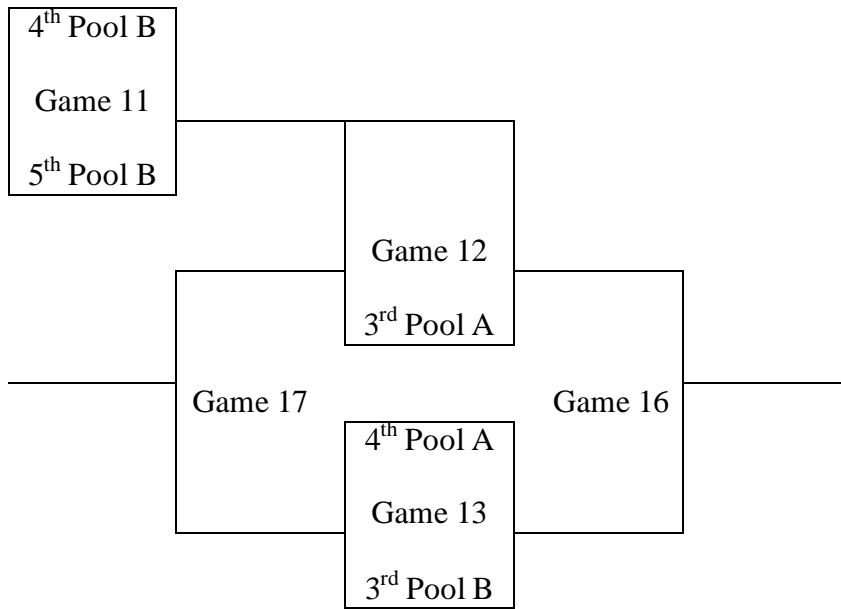

9/10th Grade Boys Bracket Play Continued