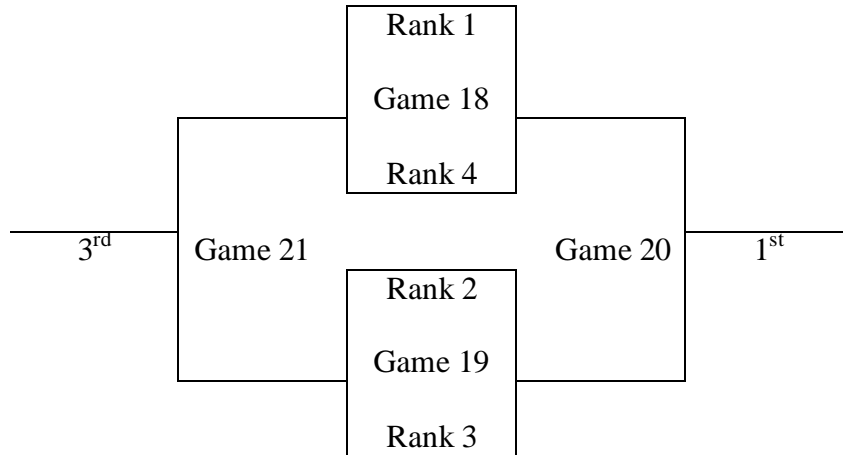

2010 June 25-27th MAYB Bracket Schedule 11/12th Grade Boys

	W	L	(+/-15) 1	(+/-15) 2	(+/-15) 3	Rank
40. Team Killeen						
41. S.A. Elite – Team USA						
42. Fury						
43. Lightning Hoops						

Game Scores   +/-

40 ____ v 41 ____   _____

40 ____ v 42 ____   _____

40 ____ v 43 ____   _____

41 ____ v 42 ____   _____

41 ____ v 43 ____   _____

42 ____ v 43 ____   _____