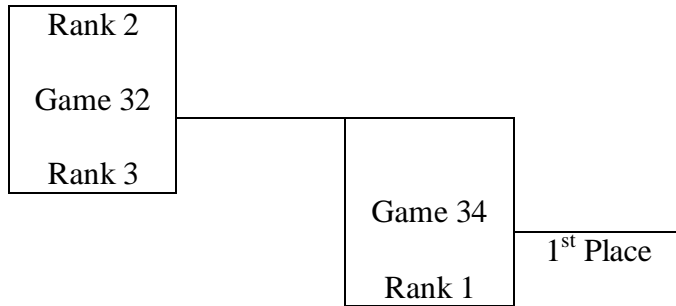

2010 June 25-27th MAYB Bracket Schedule 7/8th Grade Girls – NCAA Division

	W	L	(+/-15) 1	(+/-15) 2	(+/-15) 3	(+/-15) 4	Rank
64. Belton Lady Tigers							
65. Hays Lady Rebels							
66. Liberty Hill Wildcats							
67. Fury – Kniffin							
68. Austin Wildcats - White							

Game Scores	+/-
64 ____ v 65 ____	_____
64 ____ v 66 ____	_____
64 ____ v 67 ____	_____
64 ____ v 68 ____	_____
65 ____ v 66 ____	_____
65 ____ v 67 ____	_____
65 ____ v 68 ____	_____
66 ____ v 67 ____	_____
66 ____ v 68 ____	_____
67 ____ v 68 ____	_____