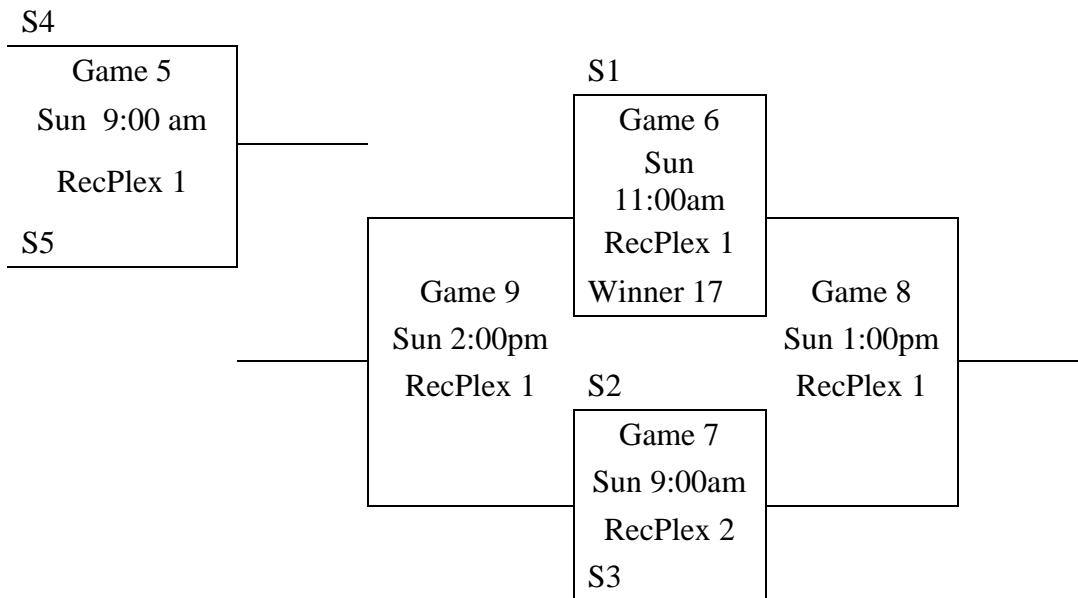

11th & 12th Grade Boys Pool Play

Teams:	Wins	Losses
25. Wolfpack – Barker		
26. Missouri Magic 17U South		
27. Arkansas Ice		
28. Arkansas Thunder		
29. Team McDonald's – MO		

Saturday	Matchup	Time	Location
	26 vs. 29	8:00 am	RecPlex 1
	27 vs. 28	8:00 am	RecPlex 2
	25 vs. 27	10:00 am	RecPlex 1
	28 vs. 29	10:00 am	RecPlex 2
	26 vs. 28	12:00 pm	RecPlex 1
	25 vs. 29	12:00 pm	RecPlex 2
	27 vs. 29	2:00 pm	RecPlex 1
	25 vs. 26	2:00 pm	RecPlex 2
	25 vs. 28	4:00 pm	RecPlex 1
	26 vs. 27	4:00 pm	RecPlex 2

2010 Andy's Frozen Custard Branson MAYB Shoot-Out 11th & 12th Grade Boys Bracket Play

2010 Andy's Frozen Custard Branson MAYB Shoot-Out