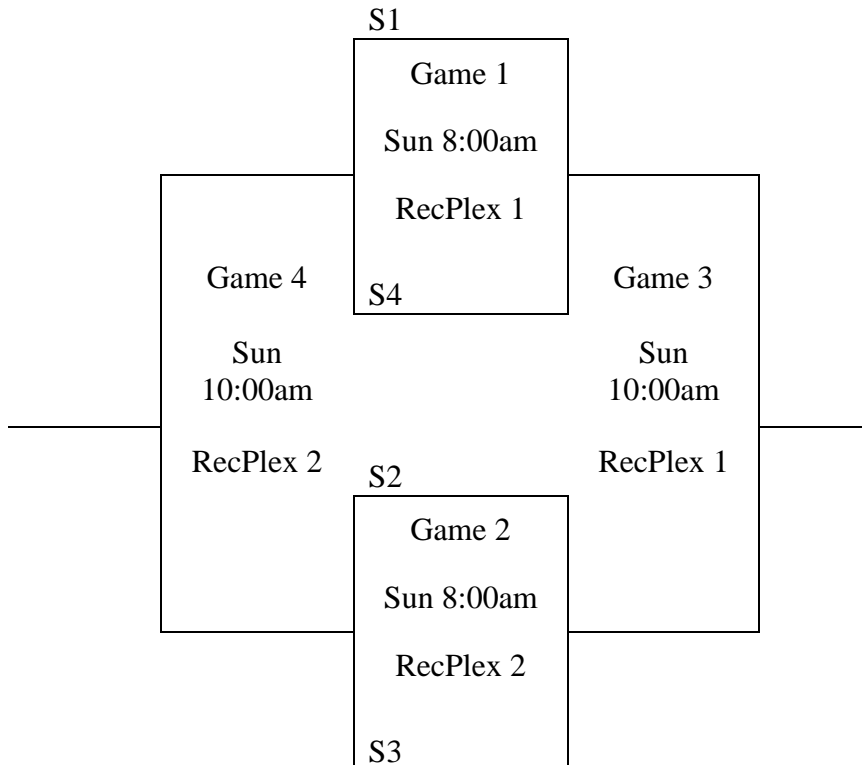

**2010 Andy's Frozen Custard Branson MAYB Shoot-Out
3rd/4th/5th Grade Boys Pool Play**

Wins   Losses

1. Teams: 1. Sturgeon Bulldogs
   2. Vilonia Eagles
   3. Marshall Warriors – AR
   4. MO Rockets

Saturday	9:00am	1 vs. 3	RecPlex 1
	9:00am	2 vs. 4	RecPlex 2
	11:00am	1 vs. 4	RecPlex 1
	11:00am	2 vs. 3	RecPlex 2
	1:00 pm	1 vs. 2	RecPlex 1
	1:00 pm	3 vs. 4	RecPlex 2

**2010 Andy's Frozen Custard Branson MAYB Shoot-Out
3rd/4th/5th Grade Boys Bracket Play**