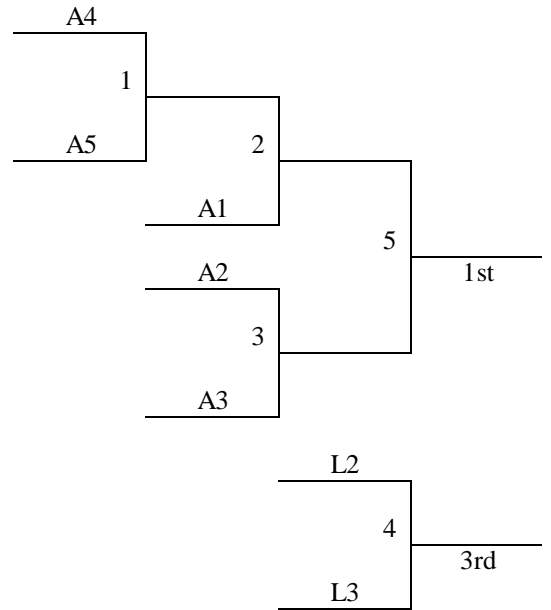

**Wisconsin Dells Classic
June 19-20, 2010
7th Grade Boys Division**

<u>Pool A</u>	<u>W</u>	<u>L</u>
1. Ironmen		
2. CCBC- WI		
3. Wisconsin Shooters		
4. Fox Valley Players		
5. Rockford Wildcats		

All teams to Bracket

Saturday	Court 1	Court 2	Court 3	Court 4
8:00	-	-	-	
9:00	-	-	1-2	3-4
10:00	-	-	-	
11:00	-	-	-	
12:00	-	-	2-5	
1:00	-	-	-	
2:00	-	-	3-5	
3:00	-	-	-	
4:00	-	-	-	
5:00	-	-	-	
6:00	-	-	-	
7:00	-	-	1-3	4-5
8:00	-	-	-	
9:00	-	-	1-5	2-4
Sunday				
8:00	2-3	1-4	-	-
9:00	-	-	-	-
10:00	-	-	G1	-
11:00	-	-	-	-
12:00	-	-	G2	G3
1:00	-	-	-	-
2:00	-	-	-	-
3:00	-	-	-	G4
4:00	-	-	G5	-
5:00	-	-	-	-

ALL GAMES WILL BE PLAYED @ JUSTAGAME FIELDHOUSE
200 LaCrosse St.
Wisconsin Dells, WI 53965