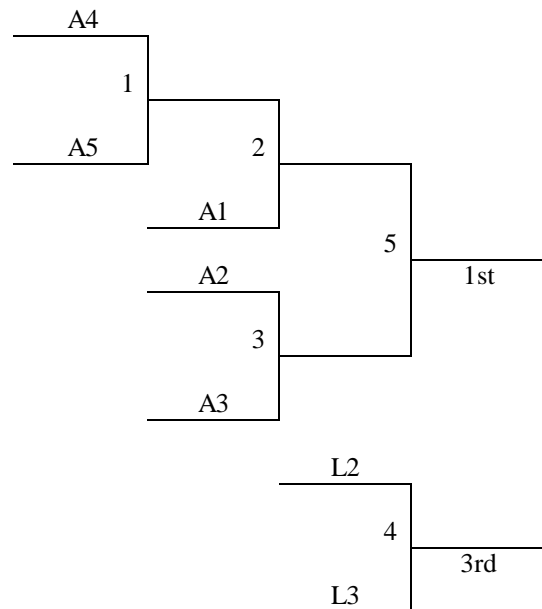

**Wisconsin Dells Classic
June 19-20, 2010
9-10th Grade Girls Division**

Pool A	W	L
1. LaCrosse YMCA Stars		
2. JustAGame		
3. Wisconsin Hoop Select		
4. Lady Lightning		
5. Minnesota Crush		

All teams to Bracket

Saturday	Court 1	Court 2	Court 3
8:00	-	-	-
9:00	-	2-3	-
10:00	-	-	1-4
11:00	-	-	2-5
12:00	-	1-3	-
1:00	-	-	-
2:00	-	-	-
3:00	-	2-4	-
4:00	-	-	-
5:00	-	1-5	-
6:00	3-4	-	-
7:00	-	-	-
8:00	4-5	1-2	-
9:00	-	-	-
Sunday			
8:00	-	-	-
9:00	-	3-5	-
10:00	-	-	-
11:00	G1	-	-
12:00	-	-	-
1:00	-	-	-
2:00	-	-	-
3:00	G2	G3	-
4:00	-	-	-
5:00	G4	G5	-

ALL GAMES WILL BE PLAYED @ JUSTAGAME FIELDHOUSE
200 LaCrosse St.
Wisconsin Dells, WI 53965