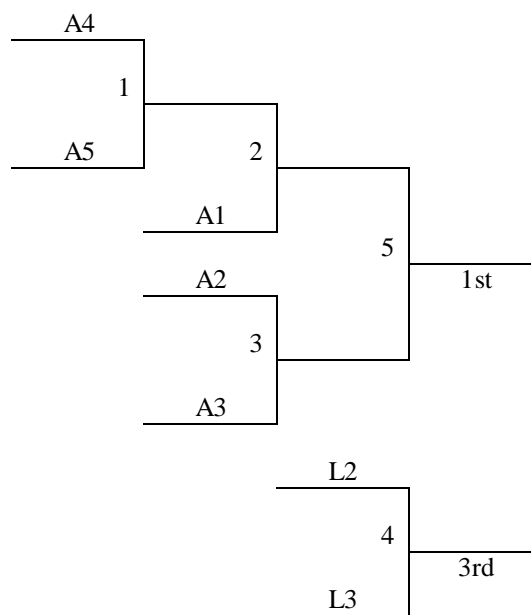

**Wisconsin Dells Classic
June 19-20, 2010
8th Grade Boys Division**

Pool A	W	L
1. Wisconsin Storm Basketball		
2. MN Ambassadors		
3. Rising Force		
4. JustAGame		
5. Wisconsin Blizzard		

All teams to Bracket

Saturday	Court 1	Court 2	Court 3	Court 4
8:00	-	-	-	-
9:00	-	-	-	-
10:00	-	1-5	-	-
11:00	-	-	-	-
12:00	-	-	-	-
1:00	-	-	1-3	-
2:00	-	-	-	2-4
3:00	-	-	-	-
4:00	-	-	3-5	1-2
5:00	-	-	-	-
6:00	-	-	-	3-4
7:00	-	-	-	-
8:00	-	-	2-3	4-5
9:00	-	-	-	-
Sunday				
8:00	-	-	1-4	2-5
9:00	-	-	-	-
10:00	-	-	-	G1
11:00	-	-	-	-
12:00	-	-	-	-
1:00	-	-	G2	G3
2:00	-	-	-	-
3:00	-	-	-	-
4:00	-	-	-	G4
5:00	-	-	G5	-

ALL GAMES WILL BE PLAYED @ JUSTAGAME FIELDHOUSE
200 LaCrosse St.
Wisconsin Dells, WI 53965