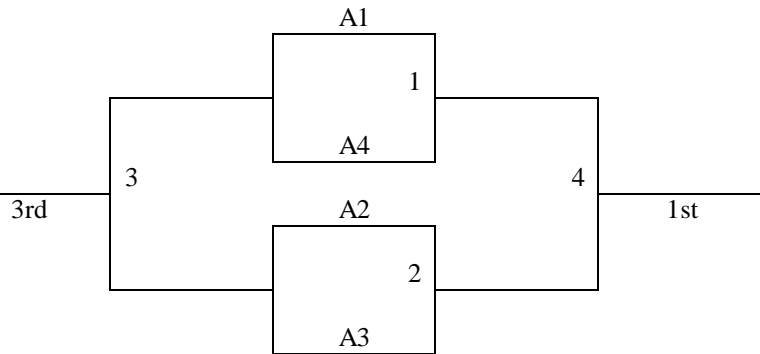

**Wisconsin Dells Classic
June 19-20, 2010
11-12th Grade Girls Division**

Pool A	W	L
1. LaCrosse YMCA Stars		
2. Mahomet- Seymour IL		
3. Minnesota Crush 16		
4. Minnesota Crush 15		

All teams to Bracket

Saturday	Court 1	Court 2
8:00	-	-
9:00	-	-
10:00	-	-
11:00	-	-
12:00	-	-
1:00	-	-
2:00	-	-
3:00	-	-
4:00	-	1-3
5:00	2-4	-
6:00	-	-
7:00	1-4	2-3
8:00	-	-
9:00	1-2	3-4
Sunday	Court 1	Court 2
8:00	-	-
9:00	-	-
10:00	-	-
11:00	-	-
12:00	G1	G2
1:00	-	-
2:00	-	-
3:00	-	-
4:00	G3	G4
5:00	-	-

ALL GAMES WILL BE PLAYED @ JUSTAGAME FIELDHOUSE
200 LaCrosse St.
Wisconsin Dells, WI 53965