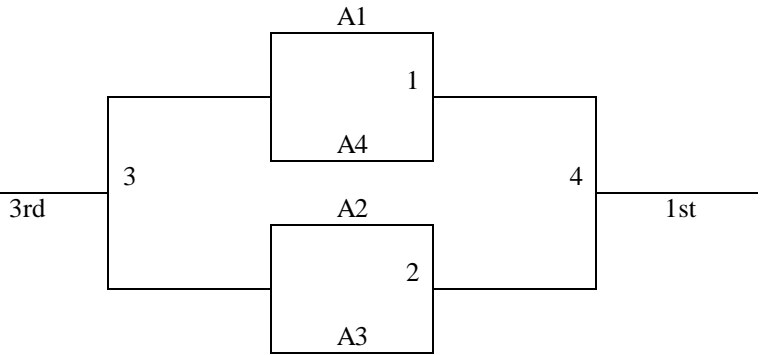

Tie Breaker – 2 way tie = Head to Head  
 3 way tie = Coin Flip

Winner of game 1 is the first seed, loser is the 2<sup>nd</sup> Seed. Winner of game 2 is the 3<sup>rd</sup> seed, loser is the 4<sup>th</sup> seed.  
 Winner of game 3 is the 5<sup>th</sup> seed, loser is the 6<sup>th</sup> seed.

<b>Saturday</b>	<b>Court 3</b>	<b>Court 4</b>
8:00	-	-
9:00	-	-
10:00	-	4-5
11:00	-	1-2
12:00	-	5-6
1:00	-	2-3
2:00	-	-
3:00	4-6	1-3
4:00	-	-
5:00	G1	G2
6:00	G3	-
7:00	-	-
8:00	-	-
9:00	-	-
<b>Sunday</b>	<b>Court 3</b>	<b>Court 4</b>
8:00	-	-
9:00	G4	G5
10:00	-	-
11:00	G6	G7
12:00	-	-
1:00	-	-
2:00	G8	G9
3:00	G10	-
4:00	-	-
5:00	-	-

All teams to Bracket

<b>Saturday</b>	<b>Court 1</b>	<b>Court 2</b>
8:00	-	-
9:00	3-4	-
10:00	-	-
11:00	2-3	1-4
12:00	-	-
1:00	1-3	2-4
2:00	-	-
3:00	1-2	-
4:00	-	-
5:00	-	-
6:00	-	-
7:00	-	-
8:00	-	-
9:00	-	-
<b>Sunday</b>	<b>Court 1</b>	<b>Court 2</b>
8:00	-	-
9:00	G1	-
10:00	G2	-
11:00	-	-
12:00	-	-
1:00	G3	G4
2:00	-	-
3:00	-	-
4:00	-	-
5:00	-	-