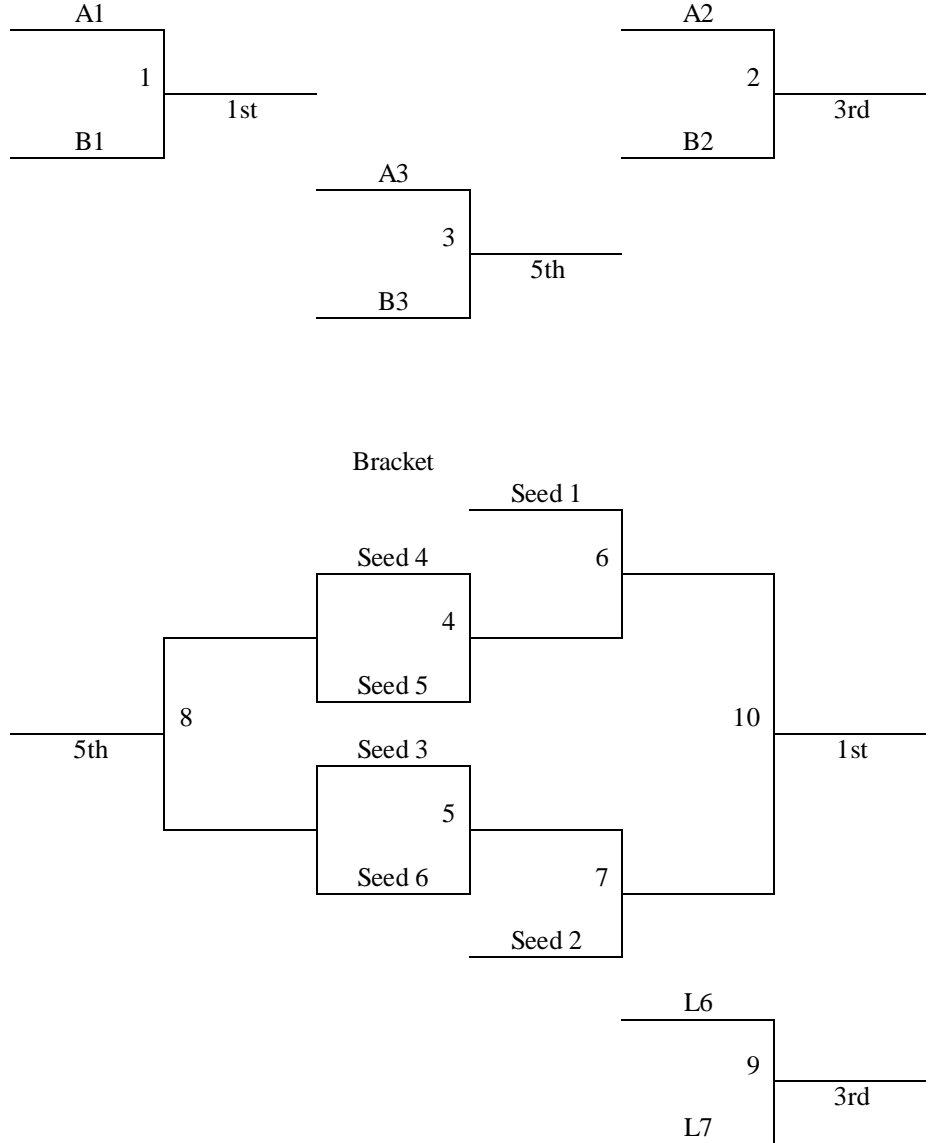

**Wisconsin Dells Classic**  
**June 19-20, 2010**  
**4/5<sup>th</sup> grade Boys Division**

<b>Pool A</b>	<b>W</b>	<b>L</b>	<b>Pool B</b>	<b>W</b>	<b>L</b>
1. Minnesota Heat Black Stroik			4. LaCrosse Royals		
2. LaCrosse YMCA Stars			5. Creekview Hawks		
3. Davenport Beasts			6. Southern IL Tigers		

Tie Breaker – 2 way tie = Head to Head  
 3 way tie = Coin Flip

Winner of game 1 is the first seed, loser is the 2<sup>nd</sup> Seed. Winner of game 2 is the 3<sup>rd</sup> seed, loser is the 4<sup>th</sup> seed.  
 Winner of game 3 is the 5<sup>th</sup> seed, loser is the 6<sup>th</sup> seed.

<b>Saturday</b>	<b>Court 3</b>	<b>Court 4</b>
8:00	-	-
9:00	-	-
10:00	-	4-5
11:00	-	1-2
12:00	-	5-6
1:00	-	2-3
2:00	-	-
3:00	4-6	1-3
4:00	-	-
5:00	G1	G2
6:00	G3	-
7:00	-	-
8:00	-	-
9:00	-	-
<b>Sunday</b>	<b>Court 3</b>	<b>Court 4</b>
8:00	-	-
9:00	G4	G5
10:00	-	-
11:00	G6	G7
12:00	-	-
1:00	-	-
2:00	G8	G9
3:00	G10	-
4:00	-	-
5:00	-	-