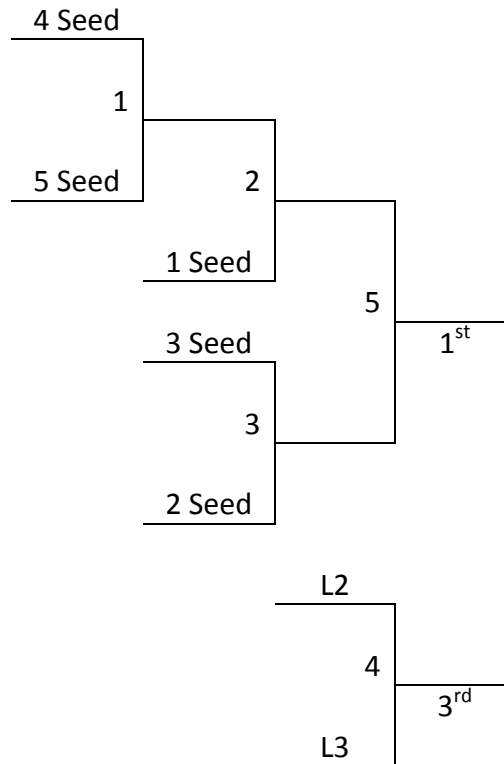

ALVA MAYB
June 19-20

11-12th Grade Girls

	<u>W</u>	<u>L</u>
1. KS Dream Team		
2. Okeene Lady Whippets		
3. Vici Indians		
4. High Plains Storm		
5. South Barber		

Sat	AHS 1	AHS 2
8:00		
9:00	1-2	3-4
10:00		
11:00	1-3	2-5
12:00		
1:00		
2:00	1-4	3-5
3:00		
4:00	1-5	2-4
5:00		
6:00		
7:00	4-5	2-3
8:00		
Sun		
8:00		
9:00		
10:00		
11:00	G1	G3
12:00		
1:00	G2	
2:00		G4
3:00	G5	
4:00		
5:00		

All Games Played at Alva High School