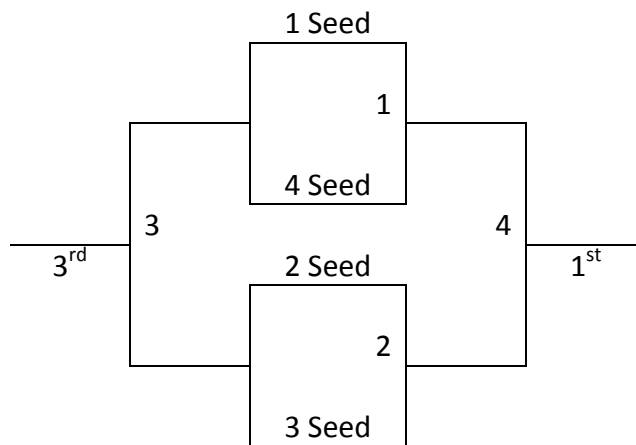

### **Locations:**

**ARC- Alva Recreation Center**  
**1887 Gold bug Blvd**  
**Alva, OK**

**Alva High School**  
**501 14<sup>th</sup> street**  
**Alva, OK**

ALVA MAYB  
June 19-20  
5-6<sup>th</sup> Grade Boys

	<u>W</u>	<u>L</u>
1. Alva Goldbugs		
2. Avalanche – OK		
3. CD Wildcats – OK		
4. Laverne Tigers		

Sat	Rec 1	Rec 2
8:00		
9:00		1-2
10:00		3-4
11:00		
12:00		1-3
1:00		
2:00		2-4
3:00		
4:00		1-4
5:00		
6:00		2-3
7:00		
8:00		
Sun		
8:00		
9:00		
10:00	G1	G2
11:00		
12:00	G3	
1:00	G4	
2:00		
3:00		
4:00		
5:00		