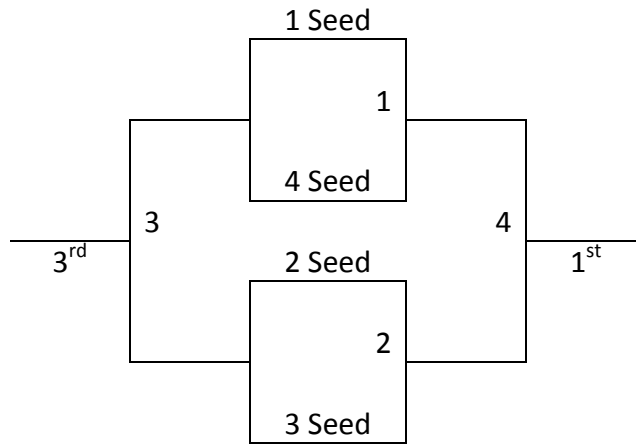

	<u>W</u>	<u>L</u>
1. Alva Goldbugs		
2. Avalanche – OK		
3. CD Wildcats – OK		
4. Laverne Tigers		

Sat	Rec 1	Rec 2
8:00		
9:00		1-2
10:00		3-4
11:00		
12:00		1-3
1:00		
2:00		2-4
3:00		
4:00		1-4
5:00		
6:00		2-3
7:00		
8:00		
Sun		
8:00		
9:00		
10:00	G1	G2
11:00		
12:00	G3	
1:00	G4	
2:00		
3:00		
4:00		
5:00		

All Games Played at the Alva Rec. Center

ALVA MAYB  
June 19-20

11-12<sup>th</sup> Grade Boys

	<u>W</u>	<u>L</u>
1. Ashland Magic – OK		
2. CD Wildcats		
3. Kremlin Broncs		
4. Seiling Wildcats – OK		

Sat	AHS 1	AHS 2
8:00		
9:00		
10:00	1-2	3-4
11:00		
12:00		
1:00	1-3	2-4
2:00		
3:00		
4:00		
5:00	1-4	2-3
6:00		
7:00		
8:00		
Sun		
8:00		
9:00		
10:00	G1	G2
11:00		
12:00		
1:00		G3
2:00	G4	
3:00		
4:00		
5:00		