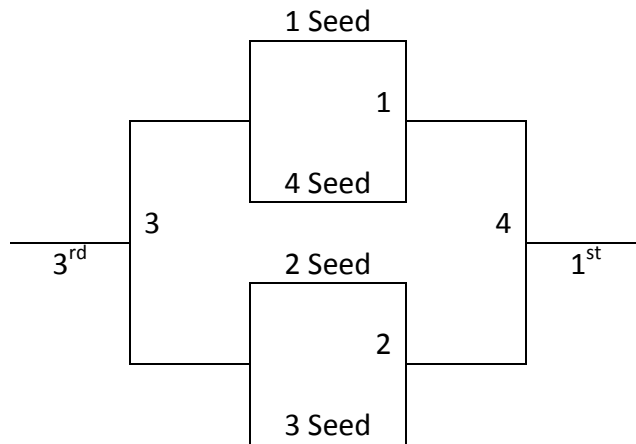

All Games Played at Alva Rec. Center

ALVA MAYB  
June 19-20

9-10<sup>th</sup> Grade Girls

	<u>W</u>	<u>L</u>
1. High Plains Storm – OK		
2. KS Dream Team		
3. OK Lady Trojans		
4. Canton Lady Tigers		

Sat	AHS 1	AHS 2
8:00		
9:00		
10:00		
11:00		
12:00	1-2	3-4
1:00		
2:00		
3:00	1-3	2-4
4:00		
5:00		
6:00	1-4	2-3
7:00		
8:00		
Sun		
8:00		
9:00	G1	G2
10:00		
11:00		
12:00	G3	G4
1:00		
2:00		
3:00		
4:00		
5:00		