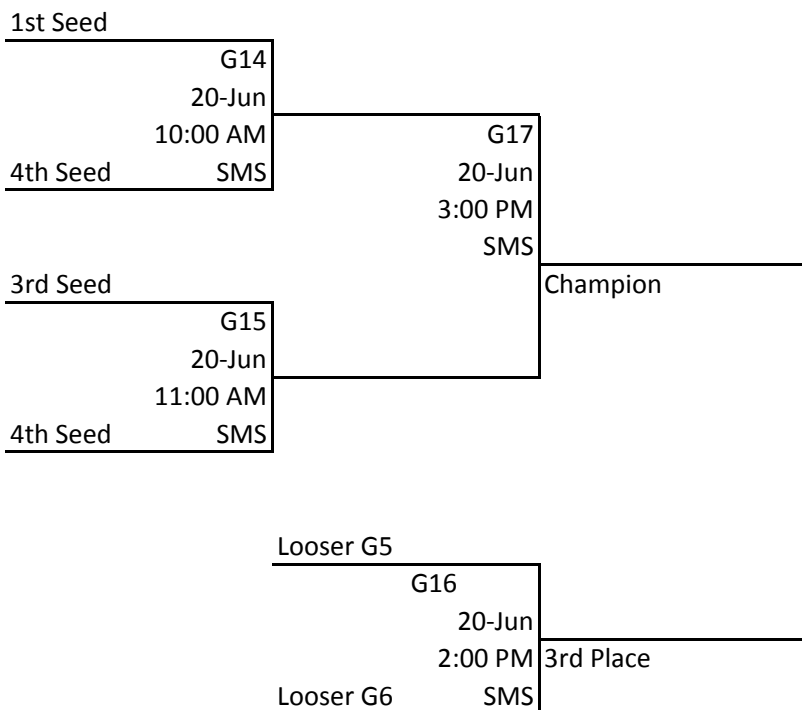

cPhase/MAYB Mid Missouri Basketball Classic - June 18-20, 2010

7th Grade Girls Division

Pool C		Coach
H1	MO Rockets7	Jim Sutton
H2	Mid-MO Shooters7	Steven Walton
H3	cPhase	Aubrey Coleman
H4	St. Charles Attack	Bill Johnson

Won	Loss	Points	Seed

Date	TIME	Games	PLACE
19-Jun	8:00 AM	H1 vs H2	SMS
19-Jun	11:00 AM	H1 vs H4	Armory
19-Jun	11:00 AM	H2 vs H3	LMS
19-Jun	2:00 PM	H3 vs H4	Armory
19-Jun	5:00 PM	H1 vs H3	LMS
19-Jun	6:00 PM	H2 vs H4	LMS

Won	Diff	Lost	Diff

(MWS)Midwest Sports Academy – 1425 E. Boone Industrial Dr., Columbia, MO 65202

(CC) Columbia Catholic School - 817 Bernadette Dr., Columbia, MO 65203

Armory Sports & Community Center – 701 E Ash St., Columbia, MO 65201

(SMS)Smithton Middle School - 3600 West Worley St, Columbia, MO 65303

(LMS)Lange Middle School, 2201 Smiley Lane, Columbia, MO 65202

(GMS)Gentry Middle School, 4200 Bethel Street, Columbia, MO 65203