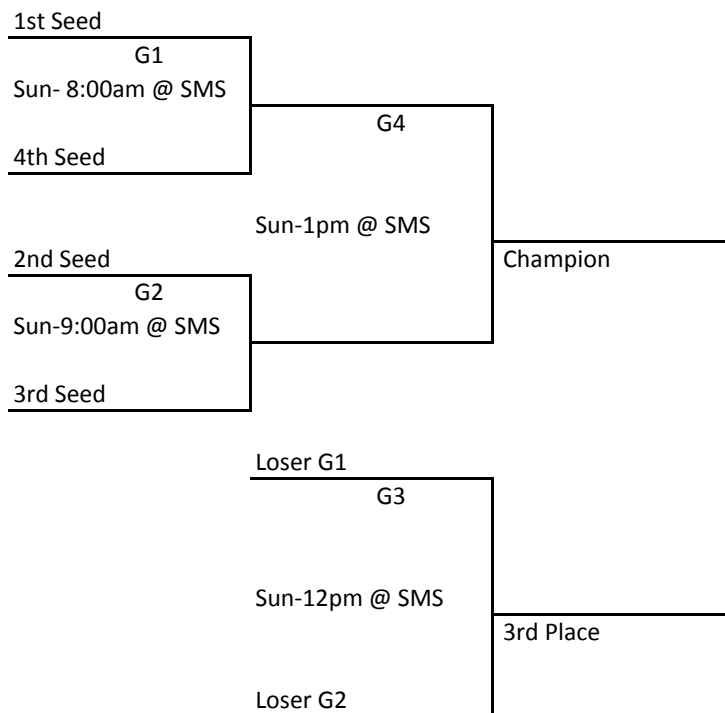

cPhase/MAYB Mid Missouri Basketball Classic - June 18-20, 2010

4th/5th Grade Boys Division

	Pool A	Coach
A1	Sturgeon Bulldogs	Robert Stone
A2	Team X	Paul Wilken
A3	MO Rockets	Jim Sutton
A4	Northwest Extreme- MO	Charley Burch

Won	Loss	Points	SEED

Date	Time	Games	Location
19-Jun	11:00 AM	A2 vs A3	SMS
19-Jun	12:00 PM	A1 vs A4	SMS
19-Jun	2:00 PM	A1 vs A2	SMS
19-Jun	4:00 PM	A3 vs A4	SMS
19-Jun	6:00 PM	A1 vs A3	SMS
19-Jun	8:00 PM	A2 vs A4	SMS

WON	DIFF	LOST	DIFF

(MWS)Midwest Sports Academy – 1425 E. Boone Industrial Dr., Columbia, MO 65202

(CC) Columbia Catholic School - 817 Bernadette Dr., Columbia, MO 65203

Armory Sports & Community Center – 701 E Ash St., Columbia, MO 65201

(SMS)Smithton Middle School - 3600 West Worley St, Columbia, MO 65303

(LMS)Lange Middle School, 2201 Smiley Lane, Columbia, MO 65202

(GMS)Gentry Middle School, 4200 Bethel Street, Columbia, MO 65203