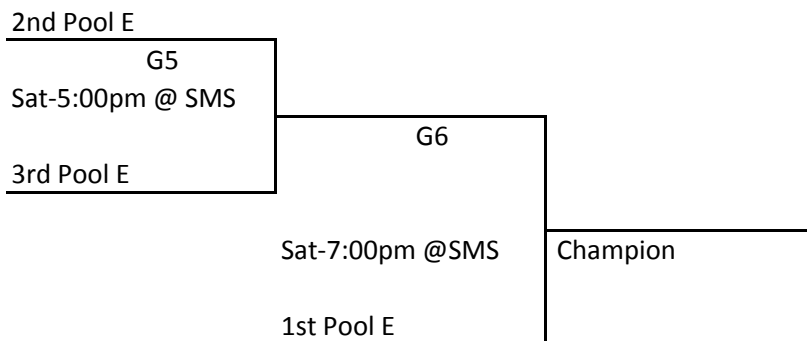

cPhase/MAYB Mid Missouri Basketball Classic - June 18-20, 2010

3rd/4th Grade Girls

	Pool E	Coach
E1	MO Rockets4	Jim Sutton
E2	Monroe City Hot Shots- MO	Mindy Salsman
E3	Bowling Green Bobcats	Kara Dameron

Won	Loss	Points	Place

Date	Time	Games	Location
19-Jun	10:00 AM	E1 vs E3	SMS
19-Jun	1:00 PM	E1 vs E2	SMS
19-Jun	3:00 PM	E2 vs E3	SMS

WON	DIFF	LOST	DIFF

(MWS)Midwest Sports Academy – 1425 E. Boone Industrial Dr., Columbia, MO 65202