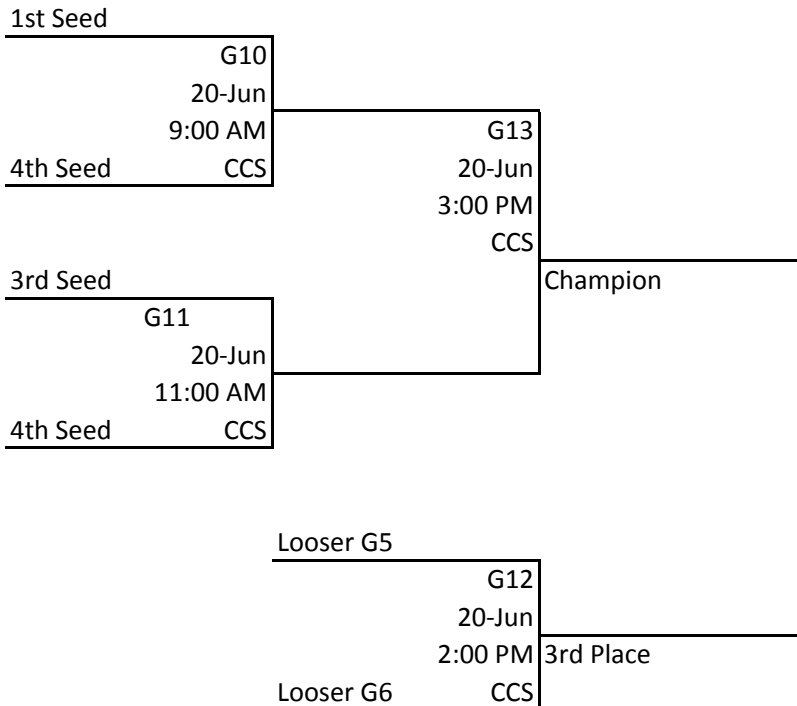

cPhase/MAYB Mid Missouri Basketball Classic - June 18-20, 2010

8th Grade Boys Division

	Pool C	Coach
C1	St. Joe Hornets	Terry Washington
C2	cPhase Elite 7th	Jim Whitt
C3	Orangemen 1	Lee Jones
C4	Orangemen 2	Jeff Samuels

Won	Loss	Points	Seed

Date	TIME	Games	PLACE
18-Jun	7:00 PM	C2 vs C4	CCS
19-Jun	9:00 AM	C2 vs C3	CCS
19-Jun	11:00 AM	C1 vs C4	CCS
19-Jun	2:00 PM	C1 vs C3	CCS
19-Jun	5:00 PM	C3 vs C4	CCS
19-Jun	8:00 PM	C1 vs C2	CCS

Won	Diff	Lost	Diff

(MWS)Midwest Sports Academy – 1425 E. Boone Industrial Dr., Columbia, MO 65202
(CC) Columbia Catholic School - 817 Bernadette Dr., Columbia, MO 65203
Armory Sports & Community Center – 701 E Ash St., Columbia, MO 65201
(SMS)Smithton Middle School - 3600 West Worley St, Columbia, MO 65303
(LMS)Lange Middle School, 2201 Smiley Lane, Columbia, MO 65202
(GMS)Gentry Middle School, 4200 Bethel Street, Columbia, MO 65203