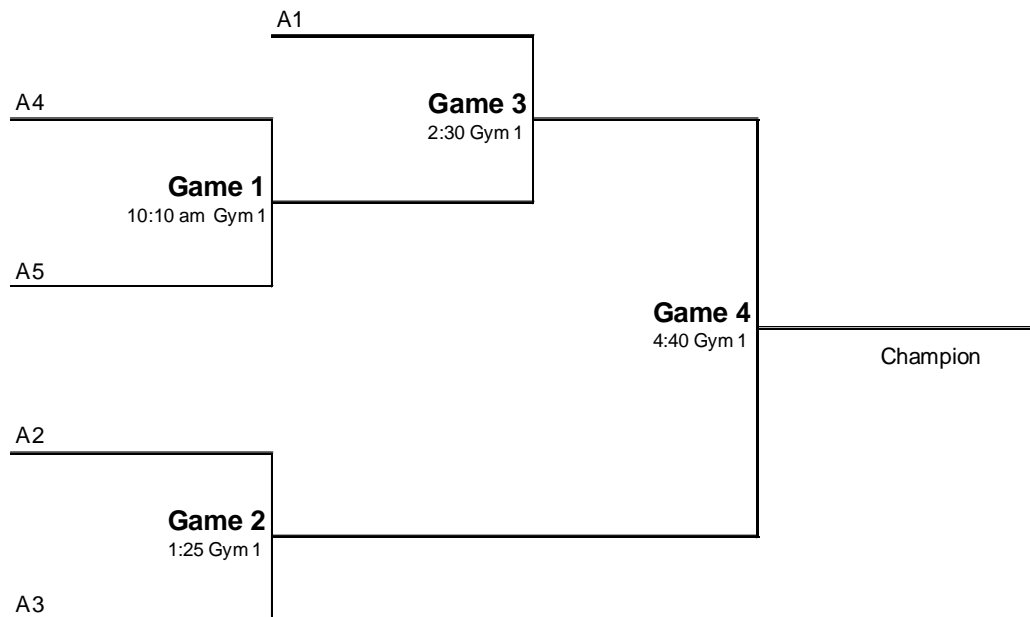

<b>Girls 5-6th</b>			
<b>Pool A</b>			
64	5280 Hoops		
65	Colorado Springs Blazers		
66	Mile Hi Magic		
67	The Crew		
68	Colorado Crush		
69	Colorado Thunder		

\*\*Played at Cheyenne Mountain HS

64 v 66 at <b>5:05pm FRIDAY</b>
67 v 69 at <b>5:05pm FRIDAY</b>

Remember the WALL brackets are final. Please check with the gym supervisor if you have any questions.

**MAYB-Colorado Springs Basketball Tournament - June 2010**

**Boys 7th**

**Bracket F**

All games at **Harrison High School** - Sunday