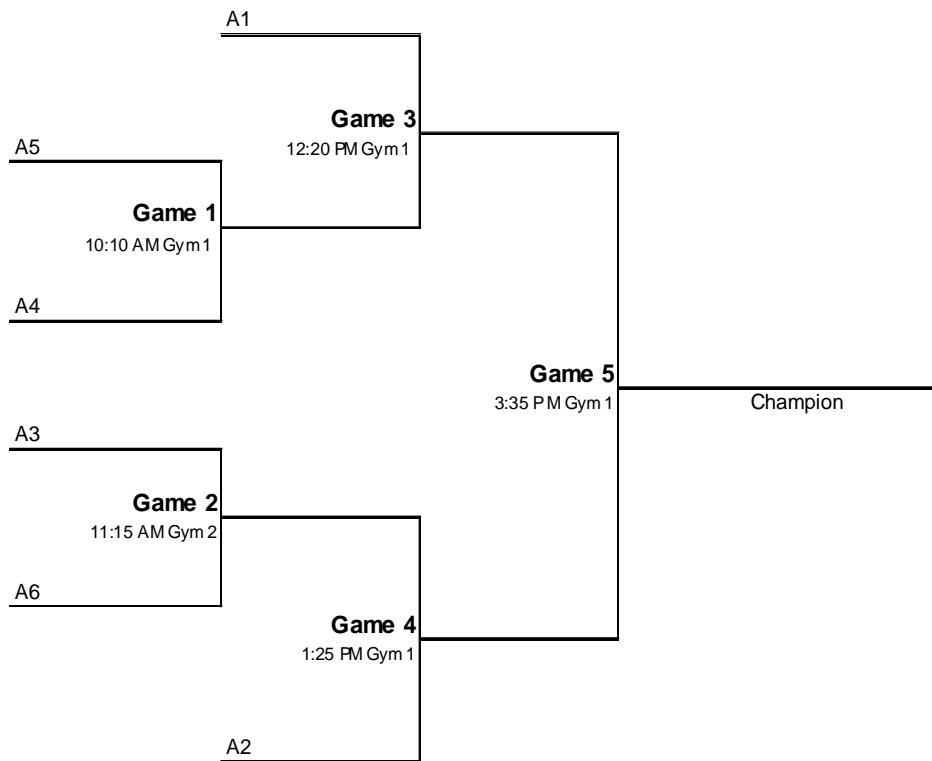

- 1 Colorado Springs Jags
- 2 Air Academy I
- 3 Widefield Gladiators
- 4 Cheyenne Mountain I
- 5 Air Academy III
- 6 Future Stars Bball Academy

Division 1 has 4 pool games, and then move on to Bracket A

19 v 20 at 5:05pm **FRIDAY**

21 v 24 at 9:25pm **FRIDAY**

Remember the WALL brackets are final. Please check with the gym supervisor if you have any questions.

**MAYB-Colorado Springs Tournament - June 2010**

**Boys HS Division 1**

**Bracket A**

All games at Palmer Ridge High School - Sunday

**MAYB-Colorado Springs Basketball Tournament - June 2010**

**Lewis Palmer**

		Lewis Palmer			
		Gym 1	Score	Gym 2	Score
<b>Friday</b> <b>June 18</b>	4:00	-		-	
	5:05	19 - 20		-	
	6:10	34 - 36		-	
	7:15	37 - 38		-	
	8:20	33 - 36		-	
	9:25	21 - 24		-	