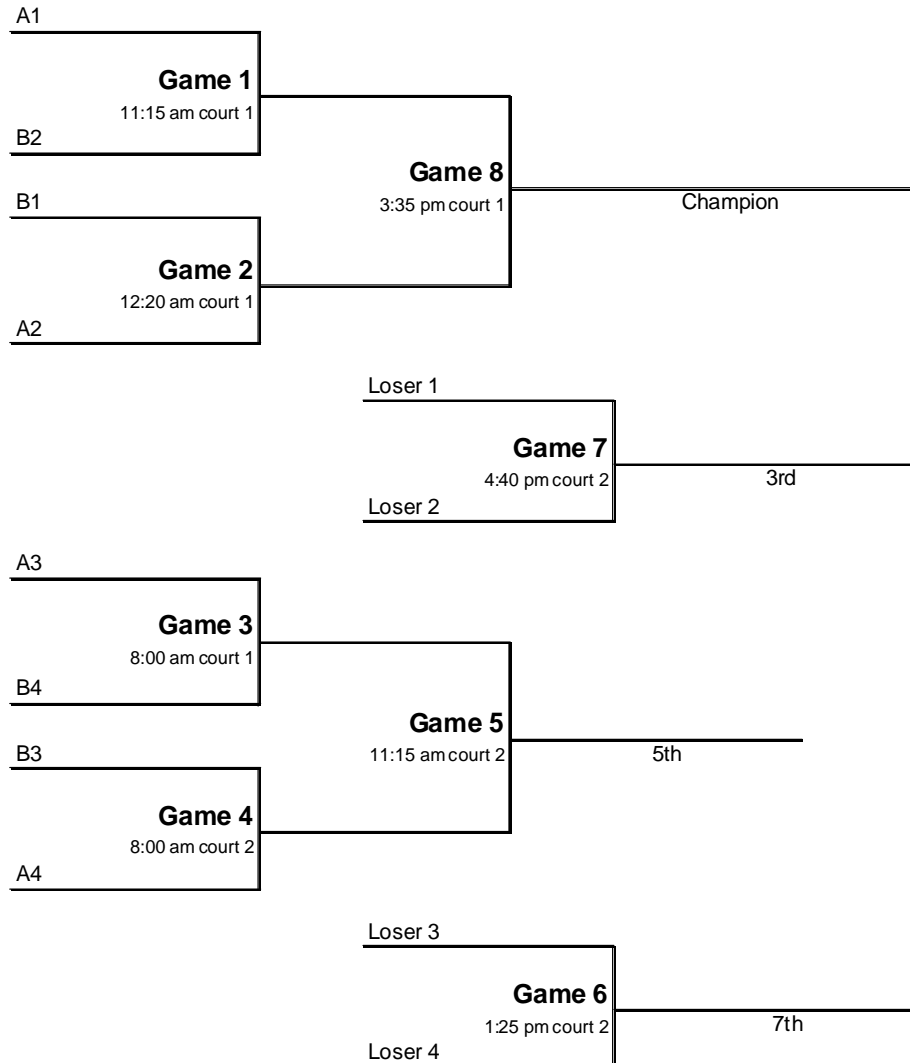

MAYB-Colorado Springs Basketball Tournament June - 2010

Girls HS Division 2

Bracket D

All games at Pine Creek HS on Sunday

MAYB - Colorado Springs Basketball Tournament - June 2010

Harrison High School

		Harrison	
		Gym 1	Score
Friday June 18	4:00	47 - 48	
	5:05	50 - 51	
	6:10	65 - 67	
	7:15	47 - 50	
	8:20	65 - 68	
	9:25	48 - 51	

Saturday June 19	8:00	47 - 49	
	9:05	66 - 69	
	10:10	47 - 51	
	11:15	49 - 50	
	12:20	67 - 68	
	1:25	48 - 50	
	2:30	49 - 51	
	3:35	64 - 68	
	4:40	66 - 67	
	5:45	64 - 69	
	6:50	48 - 49	
	7:55	65 - 69	
	9:00	-	

Sunday June 20	8:00	66 - 68	
	9:05	64 - 67	
	10:10	F1	
	11:15	65 - 66	
	12:20	68 - 69	
	1:25	F2	
	2:30	F3	
	3:35	64 - 65	
	4:40	F4	

		Wins	Loss
Boys 7th			
Pool A			
47	Colorado Xtreme		
48	Colorado Hornets		
49	NM Heat Black		
50	CO Miners		
51	Steamboat Springs A		

Girls 5-6th			
Pool A			
64	5280 Hoops		
65	Colorado Springs Blazers		
66	Mile Hi Magic		
67	The Crew		
68	Colorado Crush		
69	Colorado Thunder		

**Played at Cheyenne Mountain HS

64 v 66 at 5:05pm FRIDAY
67 v 69 at 5:05pm FRIDAY

Remember the WALL brackets are final. Please check with the gym supervisor if you have any questions.