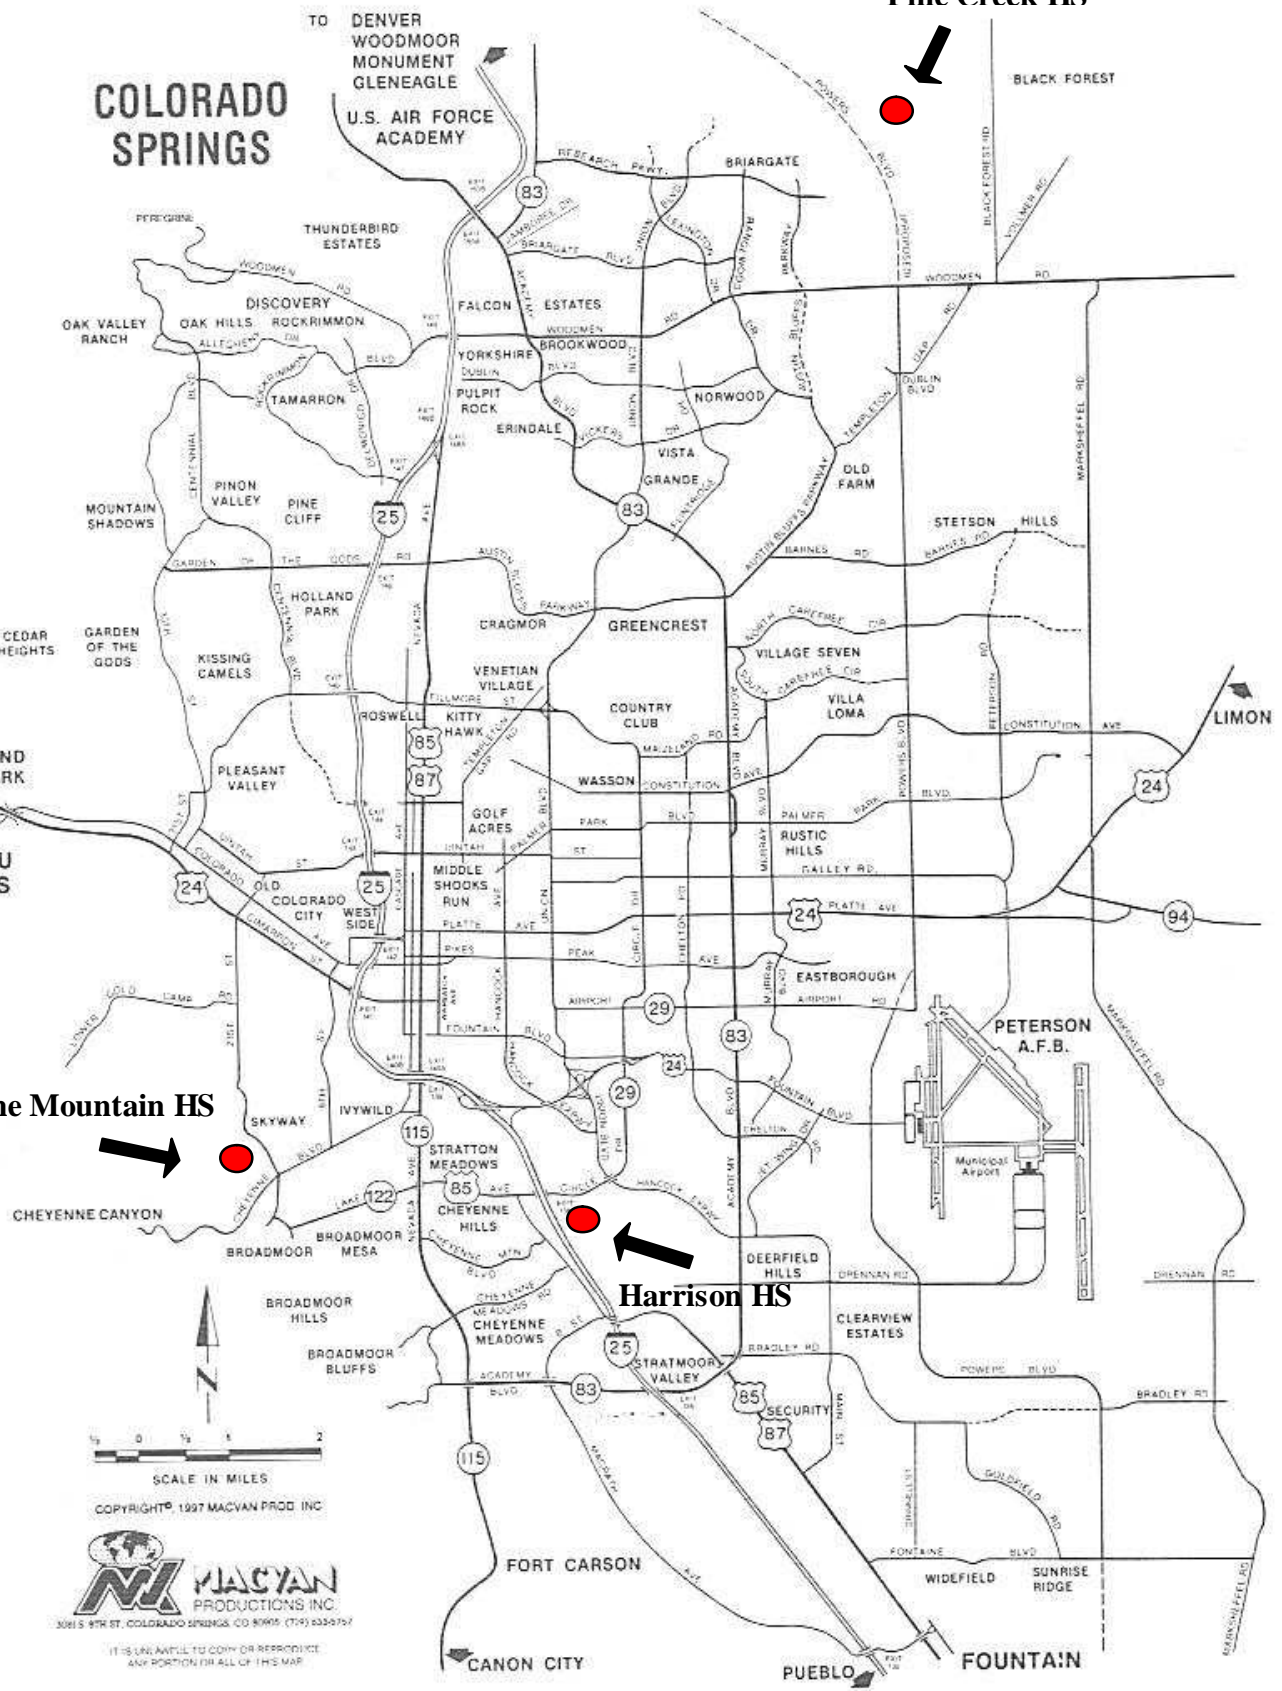

Colorado Springs MAYB

Tournament

June 18- 20, 2010

Palmer Ridge HS

Lewis Palmer

Pine Creek HS

Cheyenne Mountain HS

Harrison HS

SCALE IN MILES
0 1/4 1/2 1 2
COPYRIGHT © 1997 MACYAN PROD. INC.
MACYAN PRODUCTIONS INC.
3061 S. 9TH ST., COLORADO SPRINGS, CO 80905 (719) 535-7577
IT IS UNLAWFUL TO COPY OR REPRODUCE ANY PORTION OF ALL OF THIS MAP