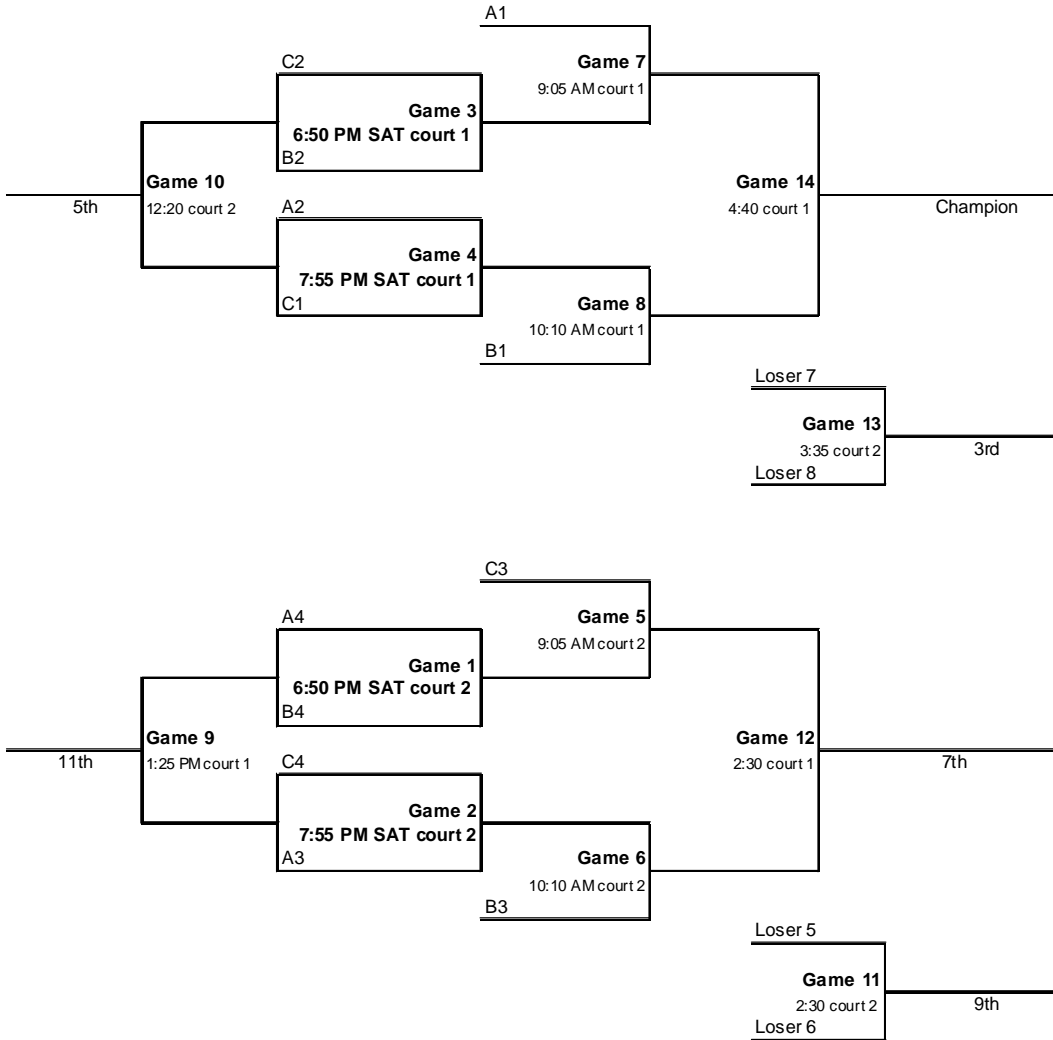

MAYB - Colorado Springs Basketball Tournament - June 2010

Pine Creek High School

Revision-3

		Pine Creek			
		Court 1	Score	Court 2	Score
Friday June 18	4:00	16 - 18		11 - 14	
	5:05	7 - 9		30 - 32	
	6:10	15 - 17		27 - 28	
	7:15	31 - 32		8 - 10	
	8:20	25 - 26		12 - 13	
	9:25	29 - 30		7 - 8	

Saturday June 19	8:00	-		-	
	9:05	11 - 12		9 - 10	
	10:10	13 - 14		16 - 17	
	11:15	8 - 9		15 - 18	
	12:20	12 - 14		29 - 31	
	1:25	7 - 10		11 - 13	
	2:30	17 - 18		15 - 16	
	3:35	26 - 27		25 - 28	
	4:40	29 - 32		30 - 31	
	5:45	26 - 28		25 - 27	
6:50	B3		B1		
7:55	B4		B2		
9:00	-		-		

Sunday June 20	8:00	D3		D4	
	9:05	B7		B5	
	10:10	B8		B6	
	11:15	D1		D5	
	12:20	D2		B10	
	1:25	B9		D6	
	2:30	B12		B11	
	3:35	D8		B13	
	4:40	B14		D7	

Girls HS Div. 1

Pool A

- 7 Colorado Thunder
- 8 Pine Creek I
- 9 Colorado Vipers
- 10 Ponderosa

Wins	Loss

Pool B

- 11 Sierra Stallions
- 12 Centennial Fury Red
- 13 Pinnacle Banks NE All Stars
- 14 Bruizers

Pool C

- 15 Hesston
- 16 Terrors
- 17 Harrison I
- 18 Above and Beyond

Girls HS Div. 2

Pool A

- 25 Colorado Hoopsters Silver
- 26 Deer Trail
- 27 Harrison II
- 28 Explosive

Pool B

- 29 Centennial Fury 2013's
- 30 Above and Beyond
- 31 Pine Creek II
- 32 Fourteeners

Remember the WALL brackets are final. Please check with the gym supervisor if you have any questions.

MAYB- Colorado Springs Basketball Tournament - June 2010

Girls HS Division 1

Bracket B

All games at Pine Creek HS - **Saturday** and **Sunday**