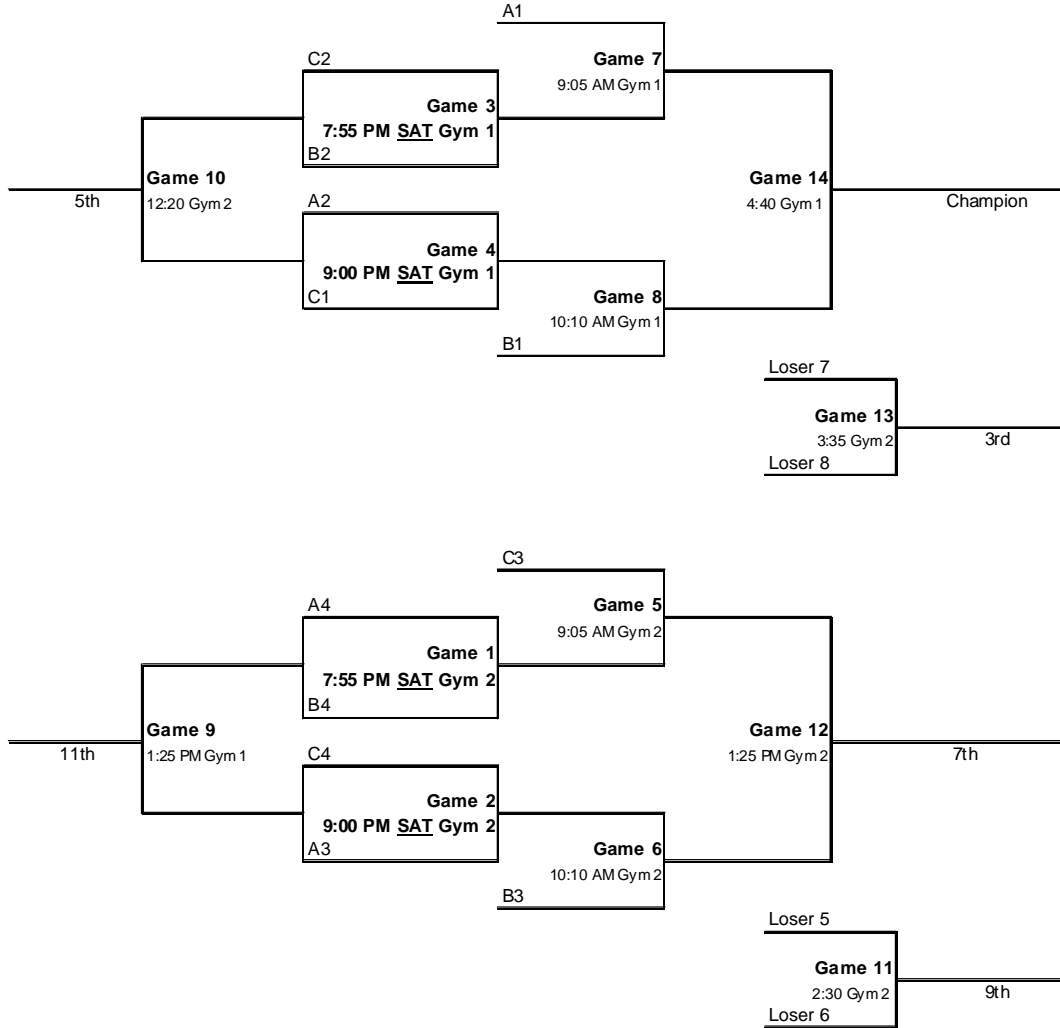

MAYB- Colorado Springs Basketball Tournament - June 2010

Boys 5th-6th

Bracket H

All Games at Cheyenne Mountain High School - **Saturday** and Sunday