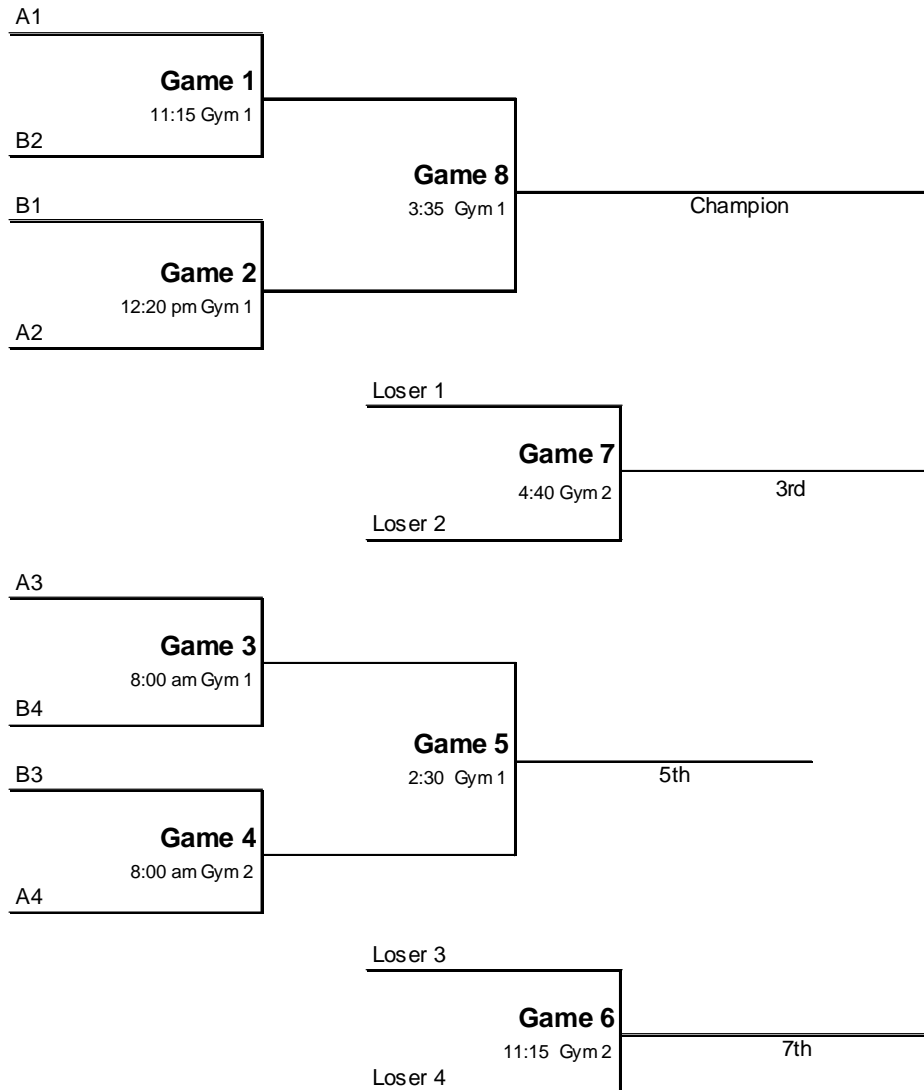

MAYB - Colorado Springs Basketball Tournament - June 2010

Cheyenne Mountain High School

		Cheyenne Mountain			
		Gym 1	Score	Gym 2	Score
Friday June 18	4:00	-		-	
	5:05	64 - 66		67 - 69	
	6:10	60 - 62		56 - 59	
	7:15	45 - 46		52 - 55	
	8:20	58 - 59		53 - 54	
	9:25	43 - 44		41 - 42	

Saturday June 19	8:00	56 - 57		61 - 62	
	9:05	39 - 40		60 - 63	
	10:10	54 - 55		56 - 58	
	11:15	52 - 53		62 - 63	
	12:20	57 - 59		60 - 61	
	1:25	53 - 55		52 - 54	
	2:30	61 - 63		57 - 58	
	3:35	40 - 41		39 - 42	
	4:40	43 - 46		44 - 45	
	5:45	40 - 42		39 - 41	
	6:50	43 - 45		44 - 46	
	7:55	H3		H1	
9:00	H4		H2		

Sunday June 20	8:00	G3		G4	
	9:05	H7		H5	
	10:10	H8		H6	
	11:15	G1		G6	
	12:20	G2		H10	
	1:25	H9		H12	
	2:30	G5		H11	
	3:35	G8		H13	
	4:40	H14		G7	

Girls 7th-8th

Wins	Loss

Pool A

- 39 Thornton Hawks
- 40 New Mexico Rain
- 41 Parker Titans
- 42 CO Springs Lady Express

Pool B

- 43 Colorado Crush
- 44 Lady Fever
- 45 Canon City Tigers
- 46 North Legends Elite

Boys 5th-6th

Pool A

- 52 CO Springs Lancers
- 53 Minnesota
- 54 Taos NM Tigers
- 55 Colorado Miners

Pool B

- 56 Elite Basketball Academy
- 57 Colorado Gold Tiritas
- 58 Colorado Hornets
- 59 Colorado Miners - Carter

Pool C

- 60 CO Miners
- 61 Hawks Black 2016
- 62 Colorado Hornets
- 63 Steamboat Springs B

MAYB-Colorado Springs Basketball Tournament - June 2010

Girls 7-8th

Bracket G

All games at Cheyenne Mountain High School - Sunday