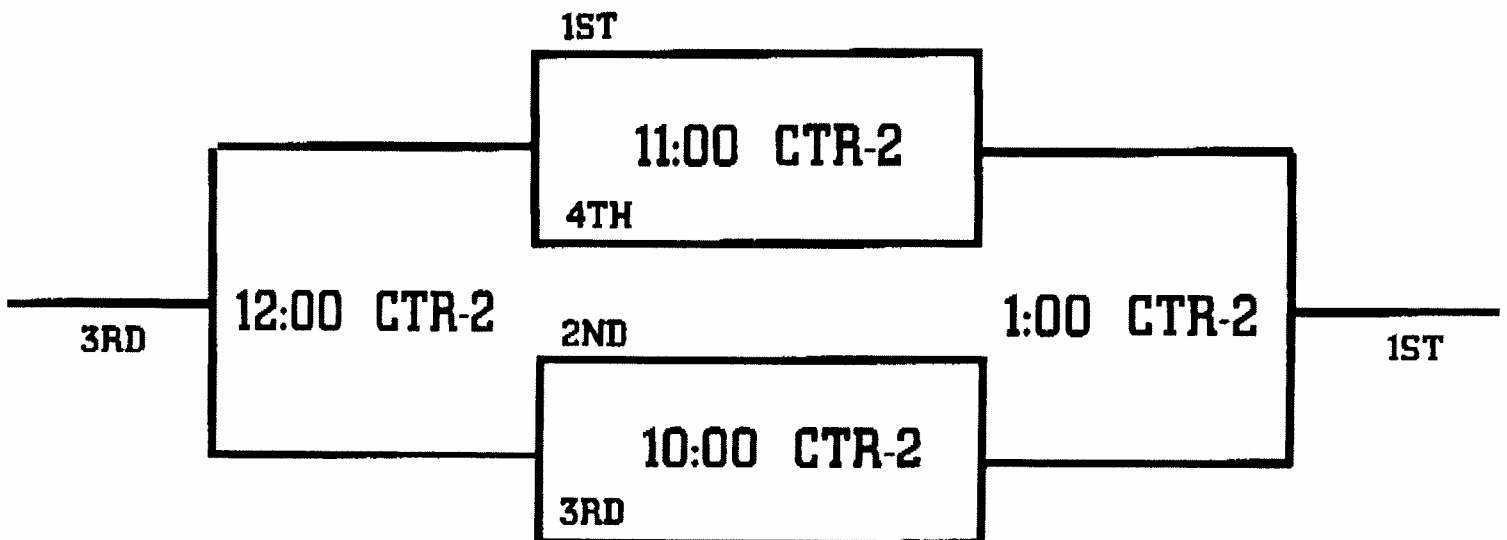

9-10 BOYS

1. SCORCHERS
2. WARRIORS
3. W-THUNDER
4. HEAT

	GAME	TIME	GYM
1	W-THUNDER VS. HEAT	10:00	MAC ARTHUR
2	SCORCHERS VS. WARRIORS	11:00	VALLEY VIEW MAIN
3	W-THUNDER VS. WARRIORS	1:00	MAC ARTHUR
4	HEAT VS. SCORCHERS	1:00	VALLEY VIEW MAIN
5	W-THUNDER VS. SCORCHERS	5:00	VALLEY VIEW #2
6	HEAT - WARRIORS	6:00	VALLEY VIEW #2

BRACKET PLAY

DICKEY NUTT GYNASIUM - NORTH