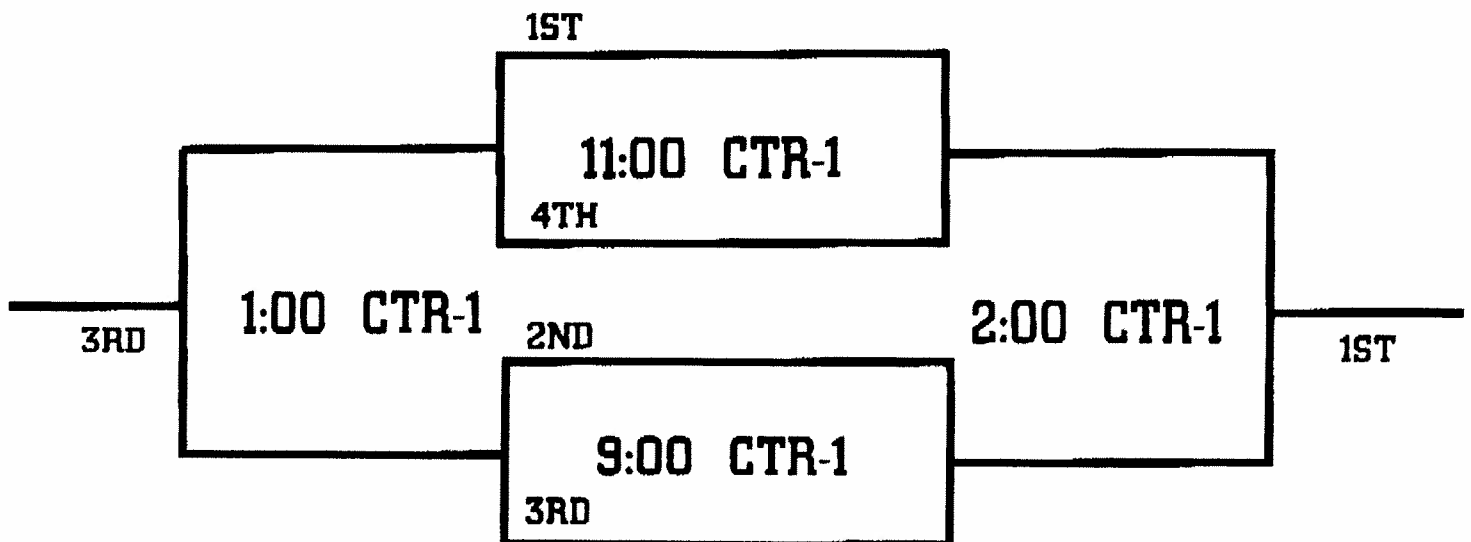

11-12 GRADE BOYS

1. LAKERS
2. BEASTS
3. REBELS
4. BEARS

	GAME	TIME	GYM
1	LAKERS VS. BEASTS	10:00	VALLEY VIEW MAIN
2	BEARS VS. REBELS	12:00	VALLEY VIEW MAIN
3	LAKERS VS. BEARS	2:00	VALLEY VIEW MAIN
4	REBELS VS. BEASTS	3:00	VALLEY VIEW MAIN
5	LAKERS VS. REBELS	5:00	VALLEY VIEW #1
6	BEASTS VS. BEARS	6:00	VALLEY VIEW #1

BRACKET PLAY   DICKEY NUTT GYNASIUM - NORTH